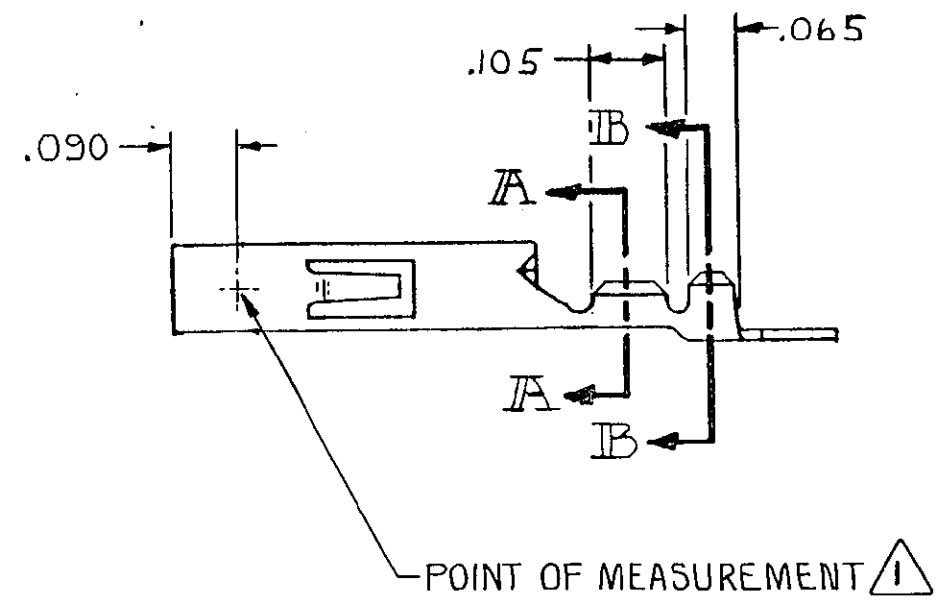

SECTION A-A
NOT TO SCALE

SECTION B-B
NOT TO SCALE

REVISIONS						
P	H	ZONE	LTR	DESCRIPTION	DATE	APPROVED
✓			E	REDRAWN W/O CHANGE M-6457	6-5-81	MSF/DH
✓			F	REVISED AG 57	10/21/83	SP W. K. Miller S. J. Jammer
✓			G	ADDED -6 PER TTI CM 84-03	9-27-81	KW / RJ
✓			G1	RESTORATION	4-23-89	ST / KB
✓			H	OBSOLETE -6 PER CM-2604	11-2-89	PKC / RS
✓			J	REVISED PER CM-2812	3-26-90	PKC / RS
			K	REACT. -6 PER PR CM 91-144	12-17-91	DS / RS
			L	REV PER EC 0730-3607-91	1-6-94	RV / RS
			L1	REVISED PER ECR-19-001179	08FEB2019	BDA / FS

△ .000030 MIN. GOLD OVER .000050 NICKEL.

△	.012 PH BRZ	350925-6
PRE-TIN	.012 BRASS	350925-1
FINISH	MATERIAL	PART NO

UNLESS OTHERWISE SPECIFIED DIMENSIONS ARE IN INCHES. TOLERANCES ON: DECIMALS ± .015 ANGLES ±	CONTRACT NO	STE TE Connectivity		
	DR <i>m. Feher 4-21-81</i>			
	CHK <i>D. S. Heide 6/9/81</i>	NAME		
	APPD <i>R. Polakof 6-10-81</i>	SOCKET, UNIVERSAL MATE-N-LOK		
WIRE RANGE 30-26 AWG	DSGN APPD	SIZE	CODE IDENT NO	DRAWING NO
INSULATION RANGE .032-.057 DIA	OTHER APPD	B	00779	350925
		SCALE 4-1		SHEET