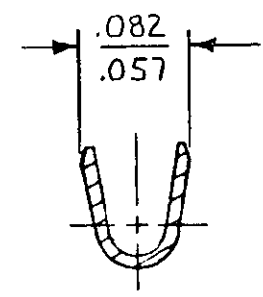

SECTION A-A
NOT TO SCALE

SECTION B-B
NOT TO SCALE

REVISIONS						
P	H	ZONE	LTR	DESCRIPTION	DATE	APPROVED
✓			E	REDRAWN W/O CHANGE M-6457	6-5-81	MSF/DH
✓			F	REVISED AG 57	10/21/83	SP W. K. Miller S. J. Jammer
✓			G	ADDED -6 PER TTI CM 84-03	9-27-81	KW / RJ
✓			G1	RESTORATION	4-23-89	ST / KB
✓			H	OBSOLETE -6 PER CM-2604	11-2-89	PKC / RS
✓			J	REVISED PER CM-2812	3-26-90	PKC / RS
			K	REACT. -6 PER PR CM 91-144	12-17-91	DS / RS
			L	REV PER EC 0730-3607-91	1-6-94	RV / RS
			L1	REVISED PER ECR-19-001179	08FEB2019	BDA / FS

△ .000030 MIN. GOLD OVER .000050 NICKEL.

△	.012 PH BRZ	350925-6
PRE-TIN	.012 BRASS	350925-1
FINISH	MATERIAL	PART NO

UNLESS OTHERWISE SPECIFIED DIMENSIONS ARE IN INCHES. TOLERANCES ON: DECIMALS ± .015 ANGLES ±	CONTRACT NO	STE TE Connectivity		
	DR <i>m. Feher 4-21-81</i>			
	CHK <i>D. S. Heide 6/9/81</i>	NAME		
	APPD <i>R. Polakof 6-10-81</i>	SOCKET, UNIVERSAL MATE-N-LOK		
WIRE RANGE 30-26 AWG	DSGN APPD	SIZE	CODE IDENT NO	DRAWING NO
INSULATION RANGE .032-.057 DIA	OTHER APPD	B	00779	350925
		SCALE 4-1		SHEET