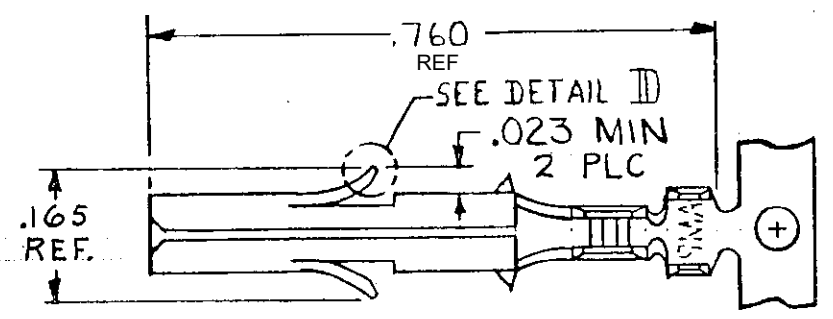

SECTION A-A
NOT TO SCALE

SECTION B-B
NOT TO SCALE

REVISIONS						
P	H	ZONE	LTR	DESCRIPTION	DATE	APPROVED
✓			E	REDRAWN W/O CHANGE M-6457	6-5-81	MSF/DH
✓			F	REVISED AG 57	10/21/83	SP W. K. Miller S. J. Jammer
✓			G	ADDED -6 PER TTI CM 84-03	9-27-81	KW / RJ
✓			G1	RESTORATION	4-23-89	ST / KB
✓			H	OBSOLETE -6 PER CM-2604	11-2-89	PKC / RS
✓			J	REVISED PER CM-2812	3-26-90	PKC / RS
			K	REACT. -6 PER PR CM 91-144	12-17-91	DS / RS
			L	REV PER EC 0730-3607-91	1-6-94	RV / RS
			L1	REVISED PER ECR-19-001179	08FEB2019	BDA / FS

△ .000030 MIN. GOLD OVER .000050 NICKEL.

△	.012 PH BRZ	350925-6
PRE-TIN	.012 BRASS	350925-1
FINISH	MATERIAL	PART NO

UNLESS OTHERWISE SPECIFIED DIMENSIONS ARE IN INCHES. TOLERANCES ON: DECIMALS ± .015 ANGLES ±	CONTRACT NO	STE TE Connectivity		
	DR <i>m. Feher 4-21-81</i>			
	CHK <i>D. S. Heide 6/9/81</i>	NAME		
	APPD <i>R. Polakof 6-10-81</i>	SOCKET, UNIVERSAL MATE-N-LOK		
WIRE RANGE 30-26 AWG	DSGN APPD	SIZE	CODE IDENT NO	DRAWING NO
INSULATION RANGE .032-.057 DIA	OTHER APPD	B	00779	350925
		SCALE 4-1		SHEET