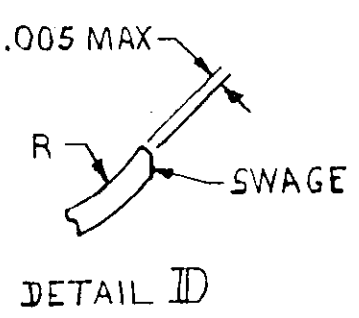

SECTION A-A
NOT TO SCALE

SECTION B-B
NOT TO SCALE

REVISIONS						
P	H	ZONE	LTR	DESCRIPTION	DATE	APPROVED
✓			E	REDRAWN W/O CHANGE M-6457	6-5-81	MSF/DH
✓			F	REVISED AG 57	10/21/83	SP W. K. Miller S. J. Jammer
✓			G	ADDED -6 PER TTI CM 84-03	9-27-81	KW / RJ
✓			G1	RESTORATION	4-23-89	ST / KB
✓			H	OBSOLETE -6 PER CM-2604	11-2-89	PKC / RS
✓			J	REVISED PER CM-2812	3-26-90	PKC / RS
			K	REACT. -6 PER PR CM 91-144	12-17-91	DS / RS
			L	REV PER EC 0730-3607-91	1-6-94	RV / RS
			L1	REVISED PER ECR-19-001179	08FEB2019	BDA / FS

△ .000030 MIN. GOLD OVER .000050 NICKEL.

△	.012 PH BRZ	350925-6
PRE-TIN	.012 BRASS	350925-1
FINISH	MATERIAL	PART NO

UNLESS OTHERWISE SPECIFIED DIMENSIONS ARE IN INCHES. TOLERANCES ON: DECIMALS ± .015 ANGLES ±	CONTRACT NO	STE TE Connectivity		
	DR <i>m. Feher 4-21-81</i>			
	CHK <i>D. S. Heide 6/9/81</i>	NAME		
	APPD <i>R. Polakof 6-10-81</i>	SOCKET, UNIVERSAL MATE-N-LOK		
WIRE RANGE 30-26 AWG	DSGN APPD	SIZE	CODE IDENT NO	DRAWING NO
INSULATION RANGE .032-.057 DIA	OTHER APPD	B	00779	350925
		SCALE 4-1		SHEET