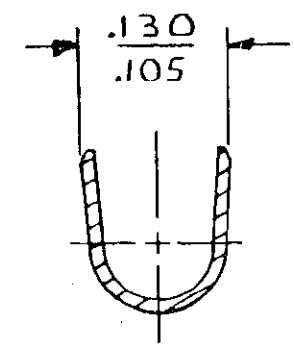

SECTION A-A
NOT TO SCALE

SECTION B-B
NOT TO SCALE

REVISIONS						
P	H	ZONE	LTR	DESCRIPTION	DATE	APPROVED
✓			E	REDRAWN W/O CHANGE M-6457	6-5-81	MSF/DH
✓			F	REVISED AG 57	10/21/83	SP W. K. Miller S. J. Jammer
✓			G	ADDED -6 PER TTI CM 84-03	9-27-81	KW / RJ
✓			G1	RESTORATION	4-23-89	ST / KB
✓			H	OBSOLETE -6 PER CM-2604	11-2-89	PKC / RS
✓			J	REVISED PER CM-2812	3-26-90	PKC / RS
			K	REACT. -6 PER PR CM 91-144	12-17-91	DS / RS
			L	REV PER EC 0730-3607-91	1-6-94	RV / RS
			L1	REVISED PER ECR-19-001179	08FEB2019	BDA / FS

△ .000030 MIN. GOLD OVER .000050 NICKEL.

△	.012 PH BRZ	350925-6
PRE-TIN	.012 BRASS	350925-1
FINISH	MATERIAL	PART NO

UNLESS OTHERWISE SPECIFIED DIMENSIONS ARE IN INCHES. TOLERANCES ON: DECIMALS ± .015 ANGLES ±	CONTRACT NO	STE TE Connectivity		
	DR <i>m. Feher 4-21-81</i>			
	CHK <i>D. S. Heide 6/9/81</i>	NAME		
	APPD <i>R. Polakof 6-10-81</i>	SOCKET, UNIVERSAL MATE-N-LOK		
WIRE RANGE 30-26 AWG	DSGN APPD	SIZE	CODE IDENT NO	DRAWING NO
INSULATION RANGE .032-.057 DIA	OTHER APPD	B	00779	350925
		SCALE 4-1		SHEET