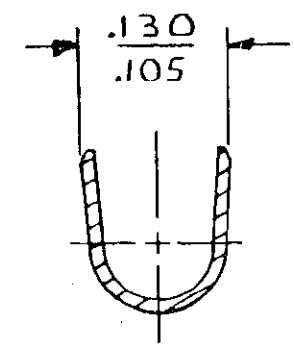

SECTION A-A
 NOT TO SCALE

SECTION B-B
 NOT TO SCALE

REVISIONS						
P	H	ZONE	LTR	DESCRIPTION	DATE	APPROVED
✓			E	REDRAWN W/O CHANGE M-6457	6-5-81	MSF/SH
✓			F	REVISED AG 57	7/21/83	SP W. Keller S. Jammer
✓			G	ADDED -6 PER TTI CM 84-03	9-27-81	KW / RJ
✓			G1	RESTORATION	4-23-89	ST / KB
✓			H	OBSOLETE -6 PER CM-2604	11-2-89	PKC / RS
✓			J	REVISED PER CM-2812	3-26-90	PKC / RS
			K	REACT. -6 PER PR CM 91-144	12-17-91	DS / RS
			L	REV PER EC 0730-3607-91	1-6-94	RV / RS
			L1	REVISED PER ECR-19-001179	08FEB2019	BDA / FS

Δ .000030 MIN. GOLD OVER .000050 NICKEL.

FINISH	MATERIAL	PART NO
Δ	.012 PH BRZ	350925-6
PRE-TIN	.012 BRASS	350925-1

UNLESS OTHERWISE SPECIFIED DIMENSIONS ARE IN INCHES. TOLERANCES ON: DECIMALS $\pm .015$ ANGLES \pm	CONTRACT NO	STE TE Connectivity		
	DR <i>m. Feher 4-21-81</i>			
	WIRE RANGE	CHK <i>D. S. Heide 6/9/81</i>	NAME SOCKET, UNIVERSAL MATE-N-LOK	
	30-26 AWG	APPD <i>R. Polakof 6-10-81</i>		
INSULATION RANGE	DSGN APPD	SIZE B	CODE IDENT NO 00779	DRAWING NO 350925
.032-.057 DIA	OTHER APPD	SCALE 4-1		SHEET