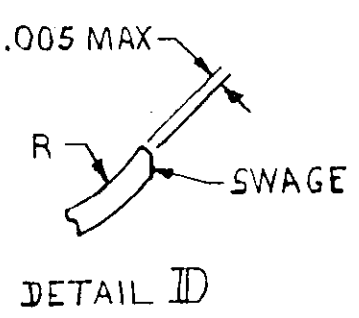

SECTION A-A
 NOT TO SCALE

SECTION B-B
 NOT TO SCALE

REVISIONS						
P	H	ZONE	LTR	DESCRIPTION	DATE	APPROVED
✓			E	REDRAWN W/O CHANGE M-6457	6-5-81	MSF/SH
✓			F	REVISED AG 57	7/21/83	SP W. Keller S. Jammer
✓			G	ADDED -6 PER TTI CM 84-03	9-27-81	KW / RJ
✓			G1	RESTORATION	4-23-89	ST / KB
✓			H	OBSOLETE -6 PER CM-2604	11-2-89	PKC / RS
✓			J	REVISED PER CM-2812	3-26-90	PKC / RS
			K	REACT. -6 PER PR CM 91-144	12-17-91	DS / RS
			L	REV PER EC 0730-3607-91	1-6-94	RV / RS
			L1	REVISED PER ECR-19-001179	08FEB2019	BDA / FS

Δ .000030 MIN. GOLD OVER .000050 NICKEL.

FINISH	MATERIAL	PART NO
Δ	.012 PH BRZ	350925-6
PRE-TIN	.012 BRASS	350925-1

UNLESS OTHERWISE SPECIFIED DIMENSIONS ARE IN INCHES. TOLERANCES ON: DECIMALS $\pm .015$ ANGLES \pm	CONTRACT NO	STE TE Connectivity		
	DR <i>m. Feher 4-21-81</i>			
	WIRE RANGE	CHK <i>D. S. Heide 6/9/81</i>	NAME SOCKET, UNIVERSAL MATE-N-LOK	
	30-26 AWG	APPD <i>R. Polakof 6-10-81</i>		
INSULATION RANGE	DSGN APPD	SIZE B	CODE IDENT NO 00779	DRAWING NO 350925
.032-.057 DIA	OTHER APPD	SCALE 4-1		SHEET