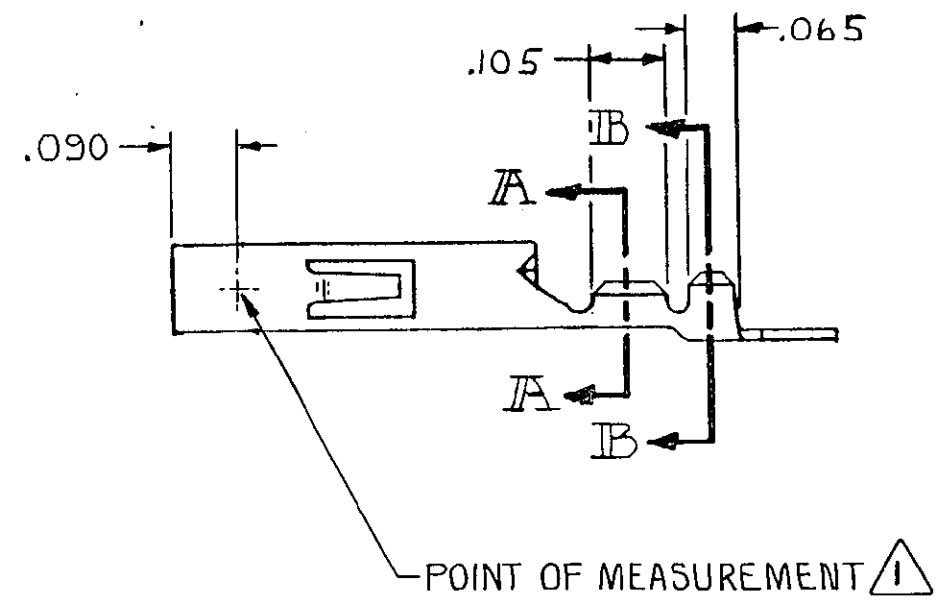

SECTION A-A
 NOT TO SCALE

SECTION B-B
 NOT TO SCALE

REVISIONS						
P	H	ZONE	LTR	DESCRIPTION	DATE	APPROVED
✓			E	REDRAWN W/O CHANGE M-6457	6-5-81	MSF/SH
✓			F	REVISED AG 57	7/21/83	SP W. Keller S. Jammer
✓			G	ADDED -6 PER TTI CM 84-03	9-27-81	KW / RJ
✓			G1	RESTORATION	4-23-89	ST / KB
✓			H	OBSOLETE -6 PER CM-2604	11-2-89	PKC / RS
✓			J	REVISED PER CM-2812	3-26-90	PKC / RS
			K	REACT. -6 PER PR CM 91-144	12-17-91	DS / RS
			L	REV PER EC 0730-3607-91	1-6-94	RV / RS
			L1	REVISED PER ECR-19-001179	08FEB2019	BDA / FS

Δ .000030 MIN. GOLD OVER .000050 NICKEL.

FINISH	MATERIAL	PART NO
Δ	.012 PH BRZ	350925-6
PRE-TIN	.012 BRASS	350925-1

UNLESS OTHERWISE SPECIFIED DIMENSIONS ARE IN INCHES. TOLERANCES ON: DECIMALS $\pm .015$ ANGLES \pm	CONTRACT NO	STE TE Connectivity		
	DR <i>m. Feher 4-21-81</i>			
	WIRE RANGE	CHK <i>D. S. Heide 6/9/81</i>	NAME SOCKET, UNIVERSAL MATE-N-LOK	
	30-26 AWG	APPD <i>R. Polakof 6-10-81</i>		
INSULATION RANGE	DSGN APPD	SIZE B	CODE IDENT NO 00779	DRAWING NO 350925
.032-.057 DIA	OTHER APPD	SCALE 4-1		SHEET