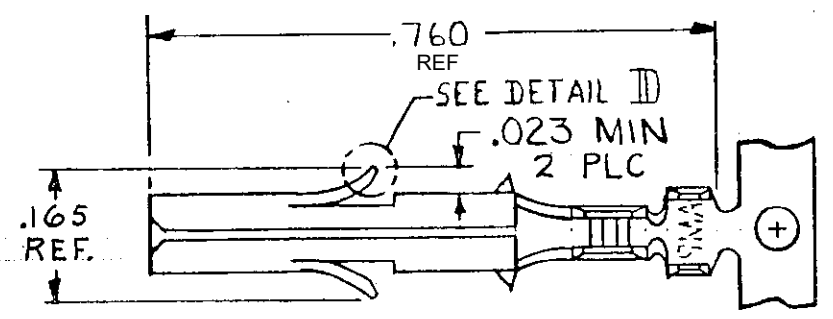

SECTION A-A
 NOT TO SCALE

SECTION B-B
 NOT TO SCALE

REVISIONS						
P	H	ZONE	LTR	DESCRIPTION	DATE	APPROVED
✓			E	REDRAWN W/O CHANGE M-6457	6-5-81	MSF/SH
✓			F	REVISED AG 57	7/21/83	SP W. Keller S. Jammer
✓			G	ADDED -6 PER TTI CM 84-03	9-27-81	KW / RJ
✓			G1	RESTORATION	4-23-89	ST / KB
✓			H	OBSOLETE -6 PER CM-2604	11-2-89	PKC / RS
✓			J	REVISED PER CM-2812	3-26-90	PKC / RS
			K	REACT. -6 PER PR CM 91-144	12-17-91	DS / RS
			L	REV PER EC 0730-3607-91	1-6-94	RV / RS
			L1	REVISED PER ECR-19-001179	08FEB2019	BDA / FS

Δ .000030 MIN. GOLD OVER .000050 NICKEL.

FINISH	MATERIAL	PART NO
Δ	.012 PH BRZ	350925-6
PRE-TIN	.012 BRASS	350925-1

UNLESS OTHERWISE SPECIFIED DIMENSIONS ARE IN INCHES. TOLERANCES ON: DECIMALS $\pm .015$ ANGLES \pm	CONTRACT NO	STE TE Connectivity		
	DR <i>m. Feher 4-21-81</i>			
	WIRE RANGE	CHK <i>D. S. Heide 6/9/81</i>	NAME SOCKET, UNIVERSAL MATE-N-LOK	
	30-26 AWG	APPD <i>R. Polakof 6-10-81</i>		
INSULATION RANGE	DSGN APPD	SIZE B	CODE IDENT NO 00779	DRAWING NO 350925
.032-.057 DIA	OTHER APPD	SCALE 4-1		SHEET