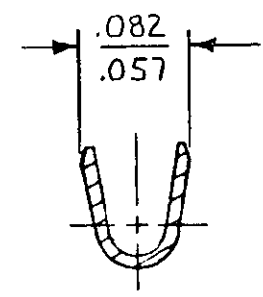

SECTION A-A
 NOT TO SCALE

SECTION B-B
 NOT TO SCALE

REVISIONS						
P	H	ZONE	LTR	DESCRIPTION	DATE	APPROVED
✓			E	REDRAWN W/O CHANGE M-6457	6-5-81	MSF/SH
✓			F	REVISED AG 57	7/21/83	SP W. Keller S. Jammer
✓			G	ADDED -6 PER TTI CM 84-03	9-27-81	KW / RJ
✓			G1	RESTORATION	4-23-89	ST / KB
✓			H	OBSOLETE -6 PER CM-2604	11-2-89	PKC / RS
✓			J	REVISED PER CM-2812	3-26-90	PKC / RS
			K	REACT. -6 PER PR CM 91-144	12-17-91	DS / RS
			L	REV PER EC 0730-3607-91	1-6-94	RV / RS
			L1	REVISED PER ECR-19-001179	08FEB2019	BDA / FS

Δ .000030 MIN. GOLD OVER .000050 NICKEL.

FINISH	MATERIAL	PART NO
Δ	.012 PH BRZ	350925-6
PRE-TIN	.012 BRASS	350925-1

UNLESS OTHERWISE SPECIFIED DIMENSIONS ARE IN INCHES. TOLERANCES ON: DECIMALS $\pm .015$ ANGLES \pm	CONTRACT NO	STE TE Connectivity		
	DR <i>m. Feher 4-21-81</i>			
	WIRE RANGE	CHK <i>D. S. Heide 6/9/81</i>	NAME SOCKET, UNIVERSAL MATE-N-LOK	
	30-26 AWG	APPD <i>R. Polakof 6-10-81</i>		
INSULATION RANGE	DSGN APPD	SIZE B	CODE IDENT NO 00779	DRAWING NO 350925
.032-.057 DIA	OTHER APPD	SCALE 4-1		SHEET