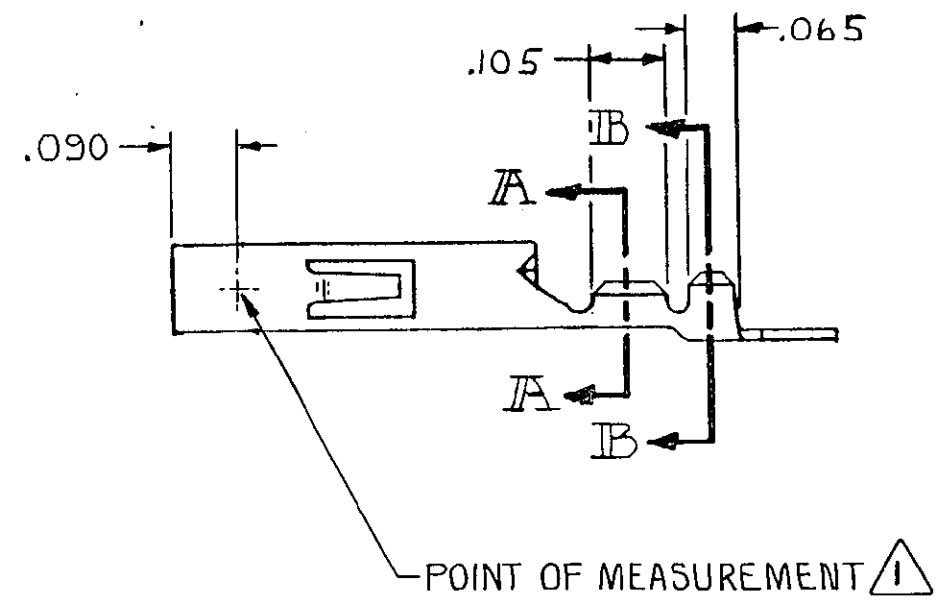

SECTION A-A
NOT TO SCALE

SECTION B-B
NOT TO SCALE

REVISIONS						
P	H	ZONE	LTR	DESCRIPTION	DATE	APPROVED
✓			E	REDRAWN W/O CHANGE M-6457	6-5-81	MSF/SH
✓			F	REVISED AG 57	10/21/83	SP W. K. Miller S. J. Jammer
✓			G	ADDED -6 PER TTI CM 84-03	9-27-81	KW / RJ
✓			G1	RESTORATION	4-23-89	ST / KB
✓			H	OBSOLETE -6 PER CM-2604	11-2-89	PKC / RS
✓			J	REVISED PER CM-2812	3-26-90	PKC / RS
			K	REACT. -6 PER PR CM 91-144	12-17-91	DS / RS
			L	REV PER EC 0730-3607-91	1-6-94	RV / RS
			L1	REVISED PER ECR-19-001179	08FEB2019	BDA / FS

△ .000030 MIN. GOLD OVER .000050 NICKEL.

△	.012 PH BRZ	350925-6
PRE-TIN	.012 BRASS	350925-1
FINISH	MATERIAL	PART NO

UNLESS OTHERWISE SPECIFIED DIMENSIONS ARE IN INCHES. TOLERANCES ON: DECIMALS ± .015 ANGLES ±	CONTRACT NO	STE TE Connectivity		
	DR <i>m. Feher 4-21-81</i>			
	WIRE RANGE	NAME	SOCKET, UNIVERSAL MATE-N-LOK	
	30-26 AWG	APPD <i>R. Polakof 6-10-81</i>		
INSULATION RANGE	DSGN APPD	SIZE	CODE IDENT NO	DRAWING NO
.032-.057 DIA	OTHER APPD	B	00779	350925
		SCALE 4-1		SHEET