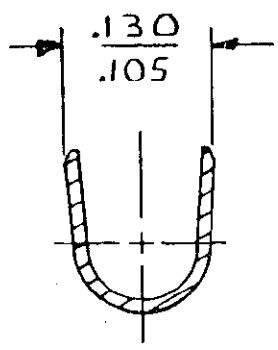

SECTION A-A
NOT TO SCALE

SECTION B-B
NOT TO SCALE

REVISIONS						
P	H	ZONE	LTR	DESCRIPTION	DATE	APPROVED
✓			E	REDRAWN W/O CHANGE M-6457	6-5-81	MSF/SH
✓			F	REVISED AG 57	10/21/83	SP W. K. Miller S. J. Jammer
✓			G	ADDED -6 PER TTI CM 84-03	9-27-81	KW / RJ
✓			G1	RESTORATION	4-23-89	ST / KB
✓			H	OBSOLETE -6 PER CM-2604	11-2-89	PKC / RS
✓			J	REVISED PER CM-2812	3-26-90	PKC / RS
			K	REACT. -6 PER PR CM 91-144	12-17-91	DS / RS
			L	REV PER EC 0730-3607-91	1-6-94	RV / RS
			L1	REVISED PER ECR-19-001179	08FEB2019	BDA / FS

△ .000030 MIN. GOLD OVER .000050 NICKEL.

△	.012 PH BRZ	350925-6
PRE-TIN	.012 BRASS	350925-1
FINISH	MATERIAL	PART NO

UNLESS OTHERWISE SPECIFIED DIMENSIONS ARE IN INCHES. TOLERANCES ON: DECIMALS ± .015 ANGLES ±	CONTRACT NO	STE TE Connectivity		
	DR <i>m. Feher 4-21-81</i>			
	WIRE RANGE	NAME	SOCKET, UNIVERSAL MATE-N-LOK	
	30-26 AWG	APPD <i>R. Polakof 6-10-81</i>		
INSULATION RANGE	DSGN APPD	SIZE	CODE IDENT NO	DRAWING NO
.032-.057 DIA	OTHER APPD	B	00779	350925
		SCALE 4-1		SHEET