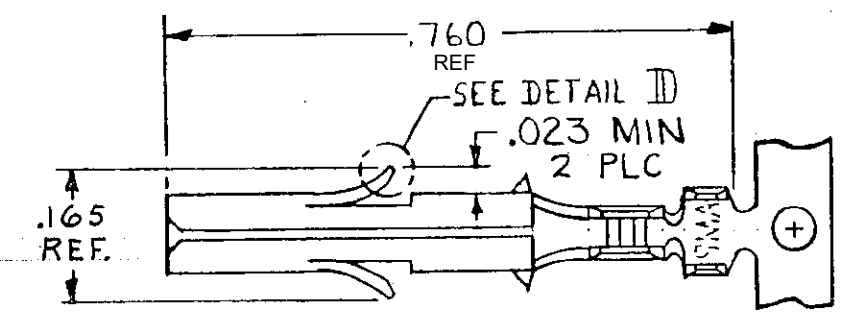

SECTION A-A
NOT TO SCALE

SECTION B-B
NOT TO SCALE

REVISIONS						
P	H	ZONE	LTR	DESCRIPTION	DATE	APPROVED
✓			E	REDRAWN W/O CHANGE M-6457	6-5-81	MSF/SH
✓			F	REVISED AG 57	10/21/83	SP W. K. Miller S. J. Jammer
✓			G	ADDED -6 PER TTI CM 84-03	9-27-81	KW / RJ
✓			G1	RESTORATION	4-23-89	ST / KB
✓			H	OBSOLETE -6 PER CM-2604	11-2-89	PKC / RS
✓			J	REVISED PER CM-2812	3-26-90	PKC / RS
			K	REACT. -6 PER PR CM 91-144	12-17-91	DS / RS
			L	REV PER EC 0730-3607-91	1-6-94	RV / RS
			L1	REVISED PER ECR-19-001179	08FEB2019	BDA / FS

△ .000030 MIN. GOLD OVER .000050 NICKEL.

△	.012 PH BRZ	350925-6
PRE-TIN	.012 BRASS	350925-1
FINISH	MATERIAL	PART NO

UNLESS OTHERWISE SPECIFIED DIMENSIONS ARE IN INCHES. TOLERANCES ON: DECIMALS ± .015 ANGLES ±	CONTRACT NO	STE TE Connectivity		
	DR <i>m. Feher 4-21-81</i>			
	WIRE RANGE	NAME	SOCKET, UNIVERSAL MATE-N-LOK	
	30-26 AWG	APPD <i>R. Polakof 6-10-81</i>		
INSULATION RANGE	DSGN APPD	SIZE	CODE IDENT NO	DRAWING NO
.032-.057 DIA	OTHER APPD	B	00779	350925
		SCALE 4-1		SHEET