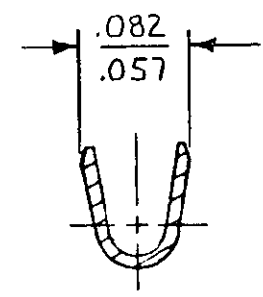

SECTION A-A
NOT TO SCALE

SECTION B-B
NOT TO SCALE

REVISIONS						
P	H	ZONE	LTR	DESCRIPTION	DATE	APPROVED
✓			E	REDRAWN W/O CHANGE M-6457	6-5-81	MSF/SH
✓			F	REVISED AG 57	10/21/83	SP W. K. Miller S. J. Jammer
✓			G	ADDED -6 PER TTI CM 84-03	9-27-81	KW / RJ
✓			G1	RESTORATION	4-23-89	ST / KB
✓			H	OBSOLETE -6 PER CM-2604	11-2-89	PKC / RS
✓			J	REVISED PER CM-2812	3-26-90	PKC / RS
			K	REACT. -6 PER PR CM 91-144	12-17-91	DS / RS
			L	REV PER EC 0730-3607-91	1-6-94	RV / RS
			L1	REVISED PER ECR-19-001179	08FEB2019	BDA / FS

△ .000030 MIN. GOLD OVER .000050 NICKEL.

△	.012 PH BRZ	350925-6
PRE-TIN	.012 BRASS	350925-1
FINISH	MATERIAL	PART NO

UNLESS OTHERWISE SPECIFIED DIMENSIONS ARE IN INCHES. TOLERANCES ON: DECIMALS ± .015 ANGLES ±	CONTRACT NO	STE TE Connectivity		
	DR <i>m. Feher 4-21-81</i>			
	WIRE RANGE	NAME	SOCKET, UNIVERSAL MATE-N-LOK	
	30-26 AWG	APPD <i>R. Polakof 6-10-81</i>		
INSULATION RANGE	DSGN APPD	SIZE	CODE IDENT NO	DRAWING NO
.032-.057 DIA	OTHER APPD	B	00779	350925
		SCALE 4-1		SHEET