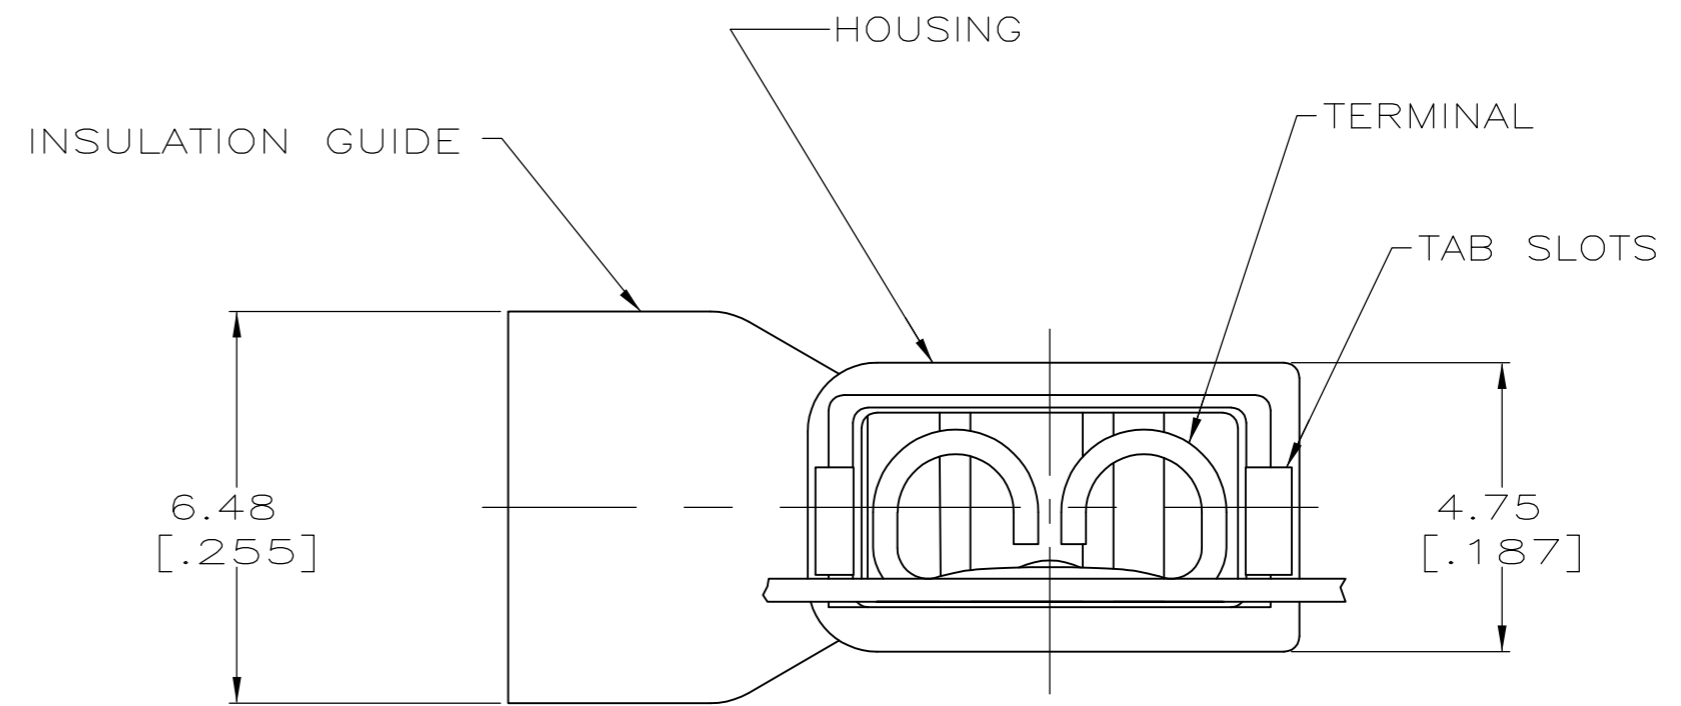

- 1 FITS 0.81±0.025 X 4.75 [.032±.001 X .187] TAB
- 2 WIRE SIZE: 1.3-2.0mm<sup>2</sup> [16-14 AWG], STRANDED ONLY. STRIP LENGTH 7.14 [.281]
- 3 INSULATION SIZE: 4.70 [.185] MAX DIA.
- 4 CONTINUOUS STRIP.

TYPE 6/6 NYLON	BLACK TRANSLUCENT	BRASS	TIN	9-520340-2
	BLUE TRANSLUCENT			3-520340-2
MATERIAL	COLOR	MATERIAL	FINISH	PART NUMBER

THIS DRAWING IS A CONTROLLED DOCUMENT.		DWN P FORTNEY 8/9/90		
DIMENSIONS: mm [INCHES]		CHK JR RUTH 8/9/90		
TOLERANCES UNLESS OTHERWISE SPECIFIED:		APVD D BRATINA 8/9/90		
0 PLC ± - 1 PLC ± - 2 PLC ± 0.38 [.015] 3 PLC ± - 4 PLC ± - ANGLES ± -		NAME		
MATERIAL SEE TABLE		FINISH SEE TABLE	RECEPTACLE ASSEMBLY, ULTRA-FAST FLAG, 4.75 [.187] SERIES	
SEE TABLE		SEE TABLE	SIZE A2	RESTRICTED TO -
CUSTOMER DRAWING		WEIGHT -	CAGE CODE 00779	DRAWING NO C=520340
		SCALE 8:1	SHEET 1 of 1	REV K