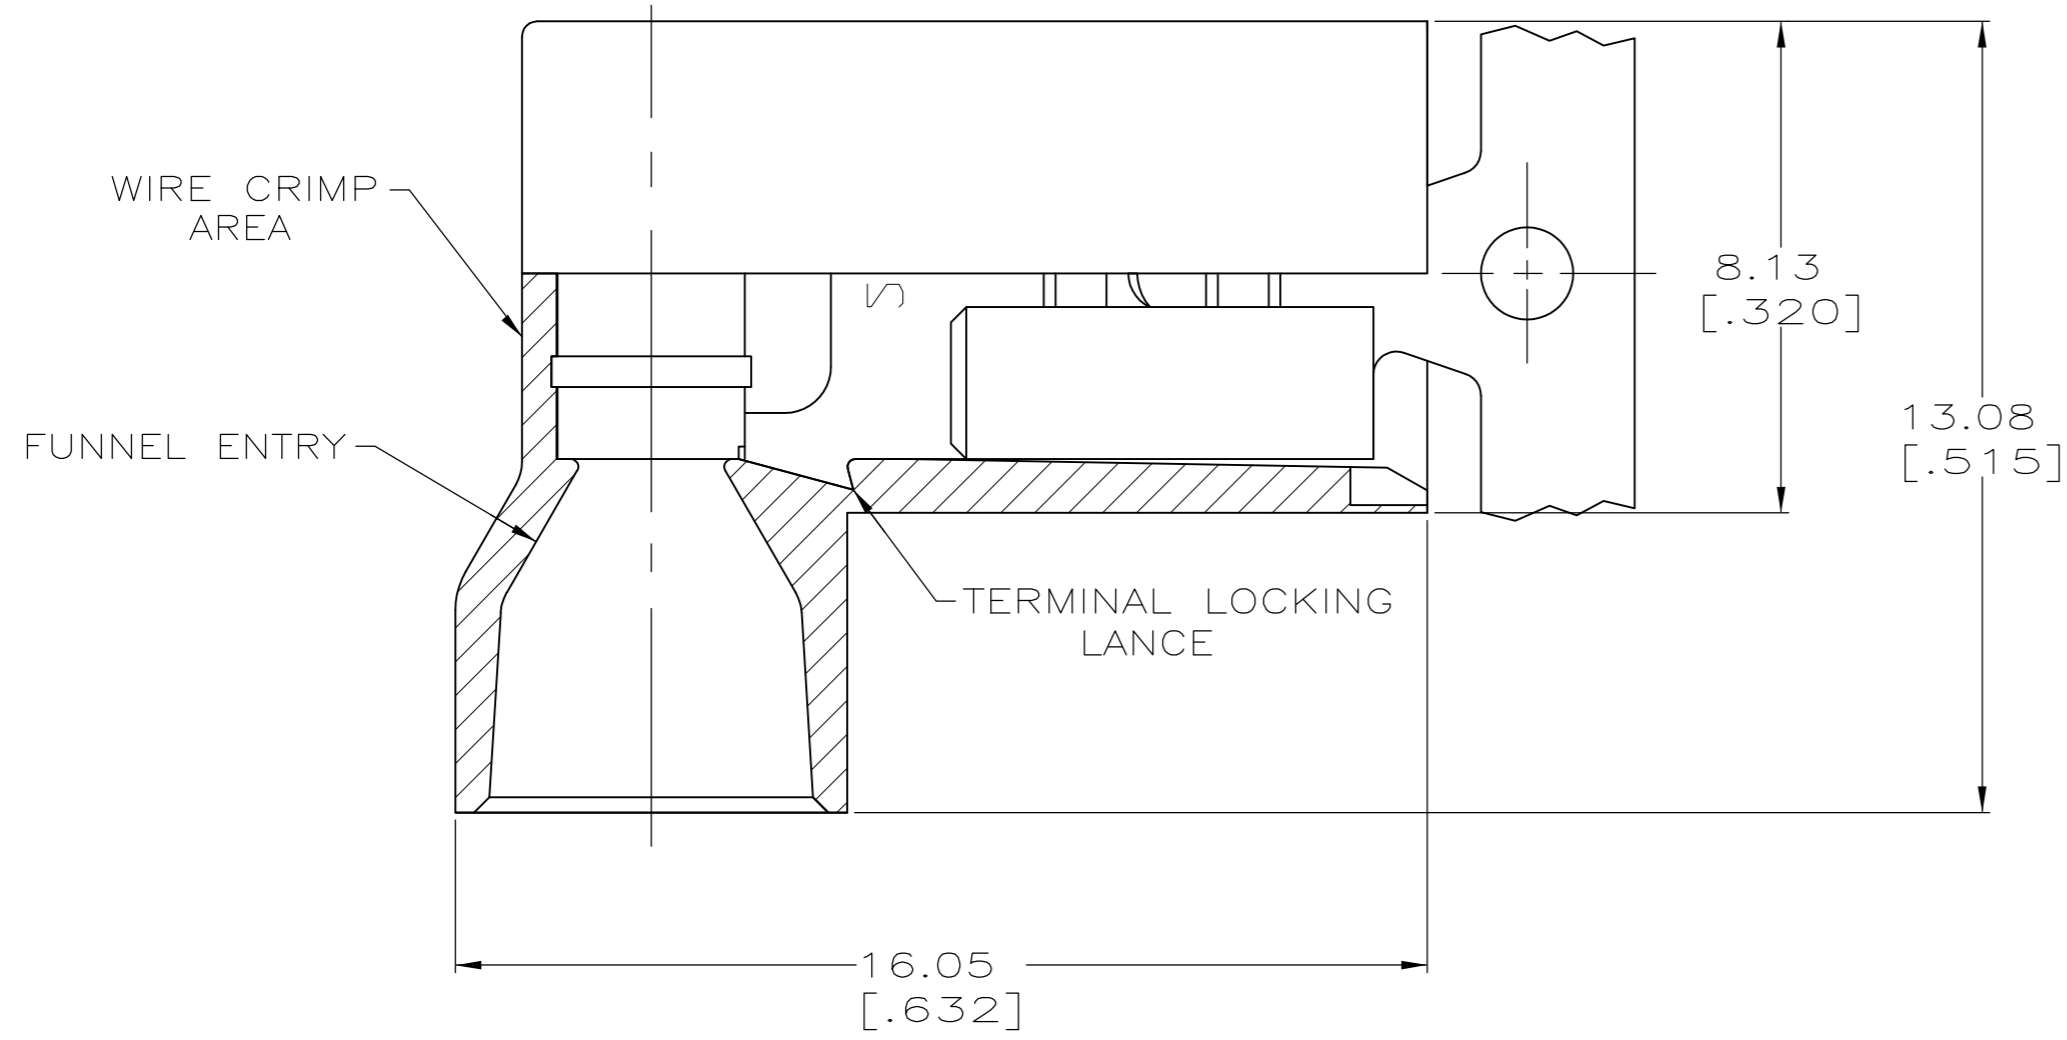

- 1 FITS 0.81±0.025 X 4.75 [.032±.001 X .187] TAB
- 2 WIRE SIZE: 1.3-2.0mm<sup>2</sup> [16-14 AWG], STRANDED ONLY. STRIP LENGTH 7.14 [.281]
- 3 INSULATION SIZE: 4.70 [.185] MAX DIA.
- 4 CONTINUOUS STRIP.

TYPE 6/6 NYLON	BLACK TRANSLUCENT	BRASS	TIN	9-520340-2
	BLUE TRANSLUCENT			3-520340-2
MATERIAL	COLOR	MATERIAL	FINISH	PART NUMBER

THIS DRAWING IS A CONTROLLED DOCUMENT.		DWN P FORTNEY 8/9/90		
DIMENSIONS: mm [INCHES]		CHK JR RUTH 8/9/90		
TOLERANCES UNLESS OTHERWISE SPECIFIED:		APVD D BRATINA 8/9/90		
0 PLC ± - 1 PLC ± - 2 PLC ± 0.38 [.015] 3 PLC ± - 4 PLC ± - ANGLES ± -		NAME		
MATERIAL SEE TABLE		FINISH SEE TABLE	RECEPTACLE ASSEMBLY, ULTRA-FAST FLAG, 4.75 [.187] SERIES	
SEE TABLE		SEE TABLE	SIZE A2	RESTRICTED TO -
CUSTOMER DRAWING		WEIGHT -	CAGE CODE 00779	DRAWING NO C=520340
		SCALE 8:1	SHEET 1 of 1	REV K