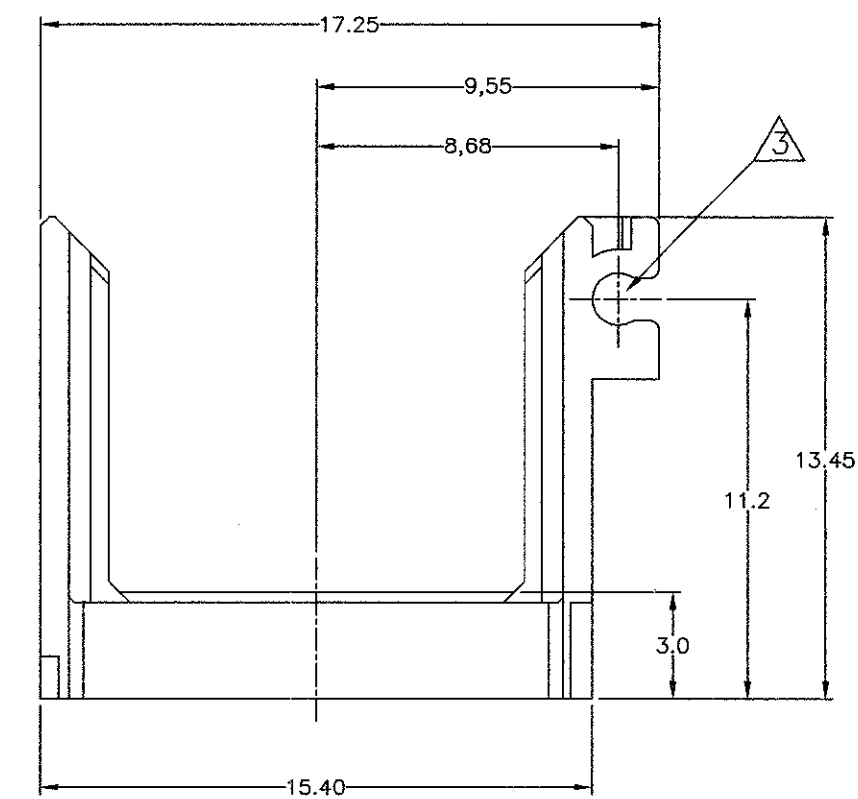

DO NOT SCALE
DIMENSIONS IN mm

METRIC

THIRD ANGLE
PROJECTION

NOTES:

- △ MATERIAL SHROUD: GLASS FILLED POLYCARBONAT
- △ SHROUD PRINTED (AT OTHER SIDE) WITH P/N AND DATECODE
- △ FITS SNAP LATCH P/N 352706-1
- 4 352601-2 AS SHOWN

PRELIMINARY

352601-2	△	LIF CABLE CONNECTOR SHROUD 49,9mm			
PARTNUMBER	MATERIAL	DESCRIPTION			
--	--	--	--	--	CUSTOMER DRAWING FOR REFERENCE ONLY WILL NOT BE UPDATED
--	--	--	--	--	© COPYRIGHT 19 98 BY AMP HOLLAND B.V. ALL INTERNATIONAL RIGHTS RESERVED. AMP PRODUCTS MAY BE COVERED BY U.S. AND FOREIGN AND/OR PATENTS PENDING.
--	--	--	--	--	THIS DRAWING IS UNPUBLISHED RELEASED FOR PUBLICATION
--	--	--	--	--	AMP HOLLAND B.V. 's-Hertogenbosch, The Netherlands.
A	EH00-0979-98	WvdH	WvdH	24-11-99	NAME Z-PACK 2mm HM LIF CABLE CONNECTOR SHROUD 49,9mm
LTR.	REVISION RECORD	DR.	CHK.	DATE	
DR.: W.v.d.Heijden	CHK.: W.v.d.Heijden	APP.: F.v.Koningsbrugge	DWG.No.		
DATE: 25-05-99	DATE: 25-05-99	DATE: 24-11-99	C-352601	REV.LTR. A	SHEET 1 of 1