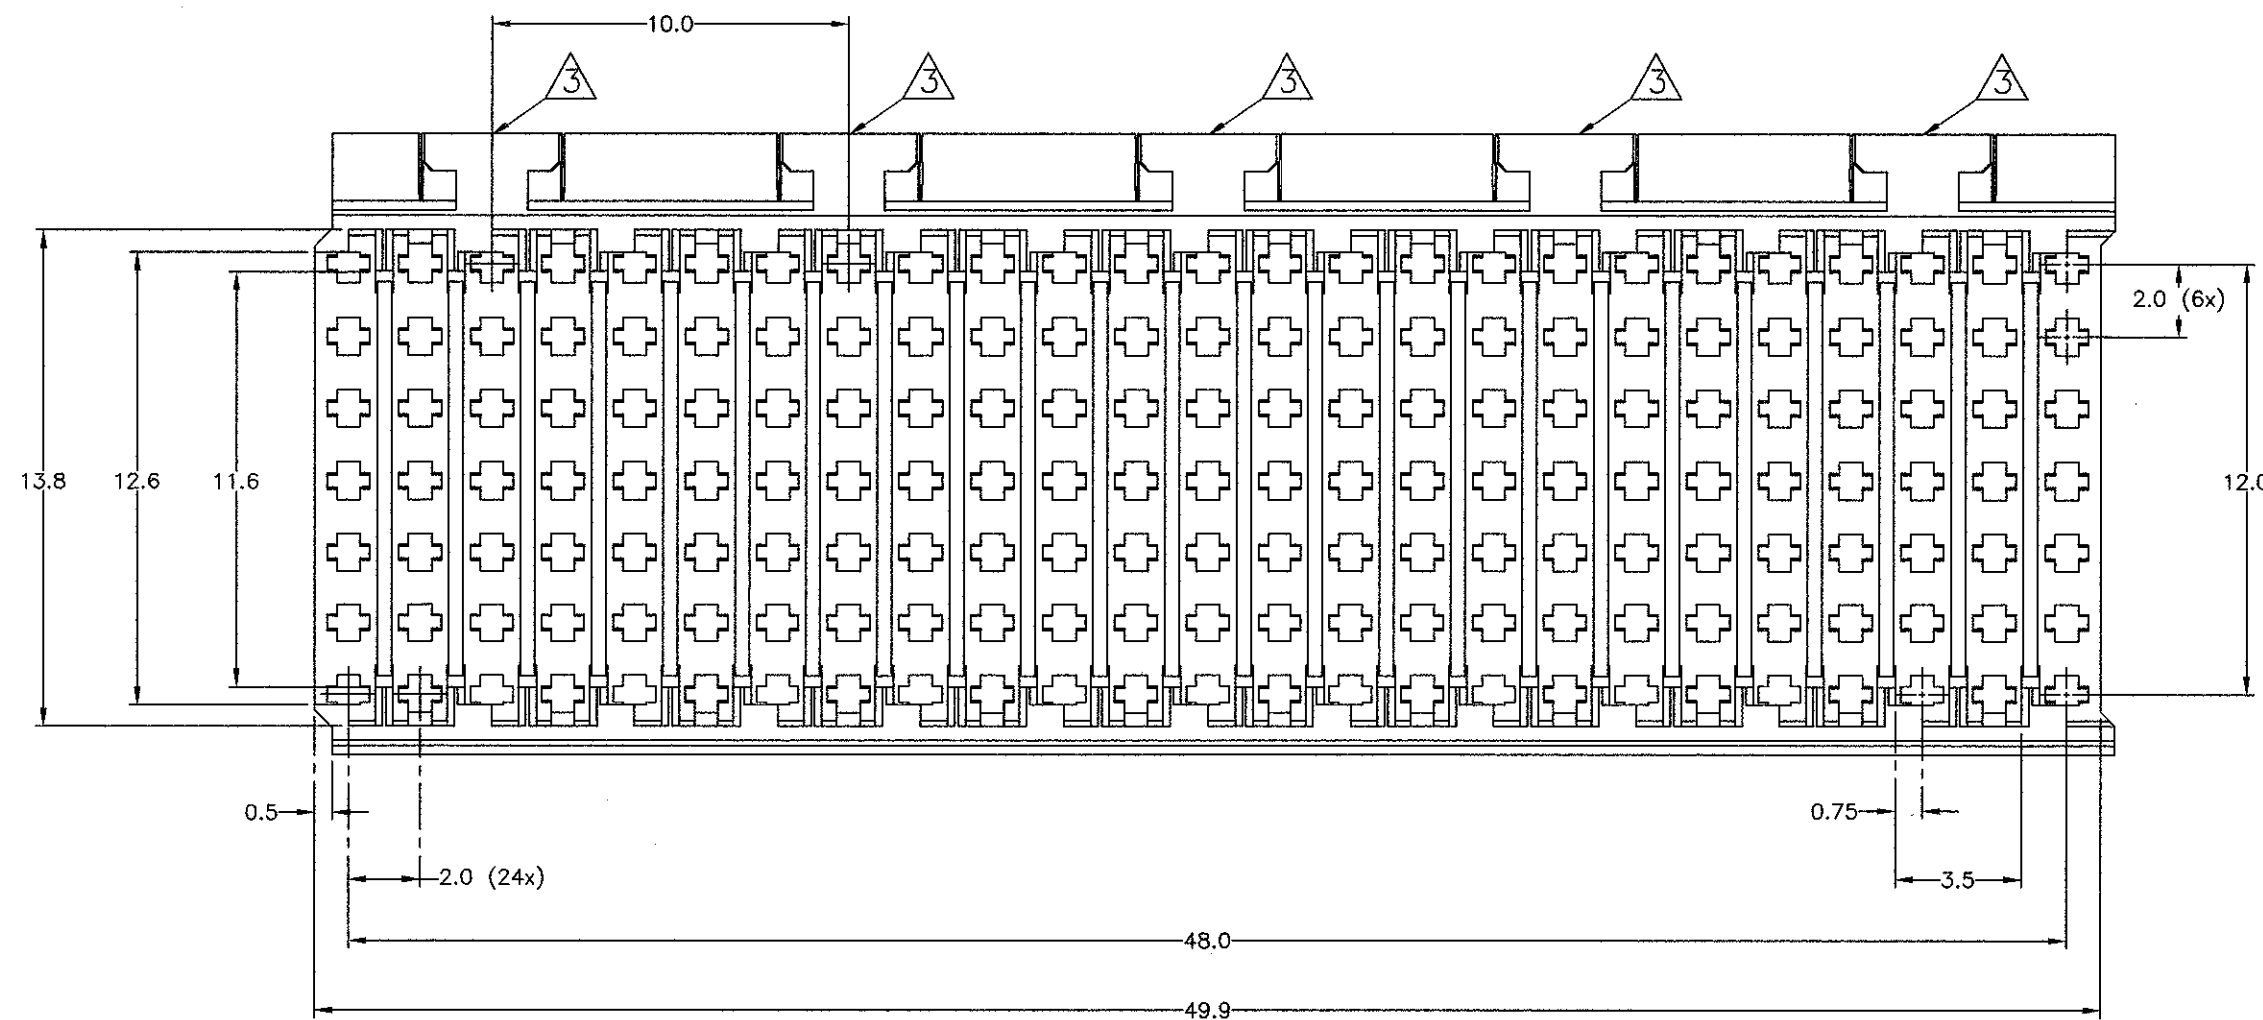

DO NOT SCALE
DIMENSIONS IN mm

METRIC

THIRD ANGLE
PROJECTION

NOTES:

- △ MATERIAL SHROUD: GLASS FILLED POLYCARBONAT
- △ SHROUD PRINTED (AT OTHER SIDE) WITH P/N AND DATECODE
- △ FITS SNAP LATCH P/N 352706-1
- 4 352601-2 AS SHOWN

PRELIMINARY

352601-2	△	LIF CABLE CONNECTOR SHROUD 49,9mm			
PARTNUMBER	MATERIAL	DESCRIPTION			
--	--	--	--	--	CUSTOMER DRAWING FOR REFERENCE ONLY WILL NOT BE UPDATED
--	--	--	--	--	© COPYRIGHT 19 98 BY AMP HOLLAND B.V. ALL INTERNATIONAL RIGHTS RESERVED. AMP PRODUCTS MAY BE COVERED BY U.S. AND FOREIGN AND/OR PATENTS PENDING.
--	--	--	--	--	THIS DRAWING IS UNPUBLISHED RELEASED FOR PUBLICATION
--	--	--	--	--	AMP HOLLAND B.V. 's-Hertogenbosch, The Netherlands.
A	EH00-0979-98	WvdH	WvdH	24-11-99	NAME Z-PACK 2mm HM LIF CABLE CONNECTOR SHROUD 49,9mm
LTR.	REVISION RECORD	DR.	CHK.	DATE	
DR.: W.v.d.Heijden	CHK.: W.v.d.Heijden	APP.: F.v.Koningsbrugge	DWG.No.		
DATE: 25-05-99	DATE: 25-05-99	DATE: 24-11-99	C-352601	REV.LTR. A	SHEET 1 of 1