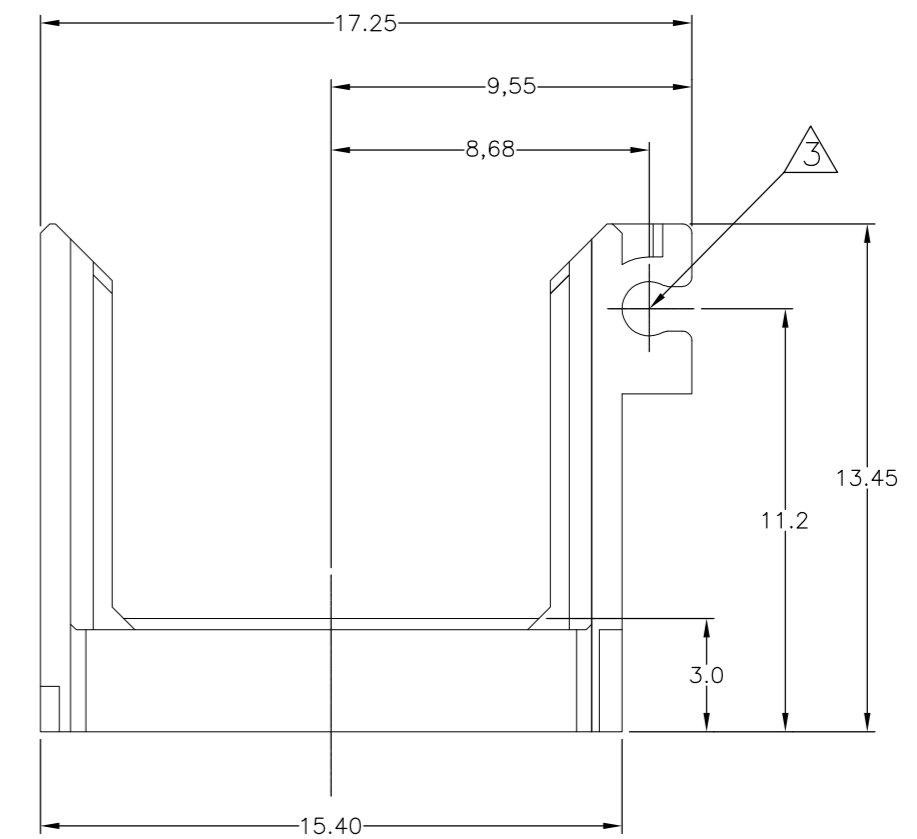

DO NOT SCALE
DIMENSIONS IN mm

METRIC

THIRD ANGLE
PROJECTION

NOTES:

- △ MATERIAL SHROUD: GLASS FILLED POLYCARBONAAT
- △ SHROUD PRINTED (AT OTHER SIDE) WITH P/N AND DATECODE
- △ FITS SNAP LATCH P/N 352706-1 (9.8mm width)
- 4 352674-2 AS SHOWN

352674-2	△	LIF CABLE CONNECTOR SHROUD 21,9mm			
PARTNUMBER	MATERIAL	DESCRIPTION			
-	-	-	-	-	CUSTOMER DRAWING FOR REFERENCE ONLY WILL NOT BE UPDATED
-	-	-	-	-	© COPYRIGHT 19 98 BY AMP HOLLAND B.V. ALL INTERNATIONAL RIGHTS RESERVED.AMP PRODUCTS MAY BE COVERED BY U.S. AND FOREIGN AND/OR PATENTS PENDING.
-	-	-	-	-	THIS DRAWING IS UNPUBLISHED RELEASED FOR PUBLICATION _____,19____
C	ECR-15-017390	WL	FY	8-DEC-15	 Tyco Electronics Corp. Oostkamp, Belgium.
B	SR10-0163-03	DP	DP	02-JUN-03	
A	EH00-0979-98	WvdH	WvdH	24-11-99	
LTR.	REVISION RECORD	DR.	CHK.	DATE	NAME
DR.:W.v.d.Heijden	CHK.:W.v.d.Heijden	APP.:F.v.Koningsbrugge	DWG.No.	REV.LTR.	SHEET
DATE:25-05-99	DATE:25-05-99	DATE:24-11-99	C-352674	C	1 of 1