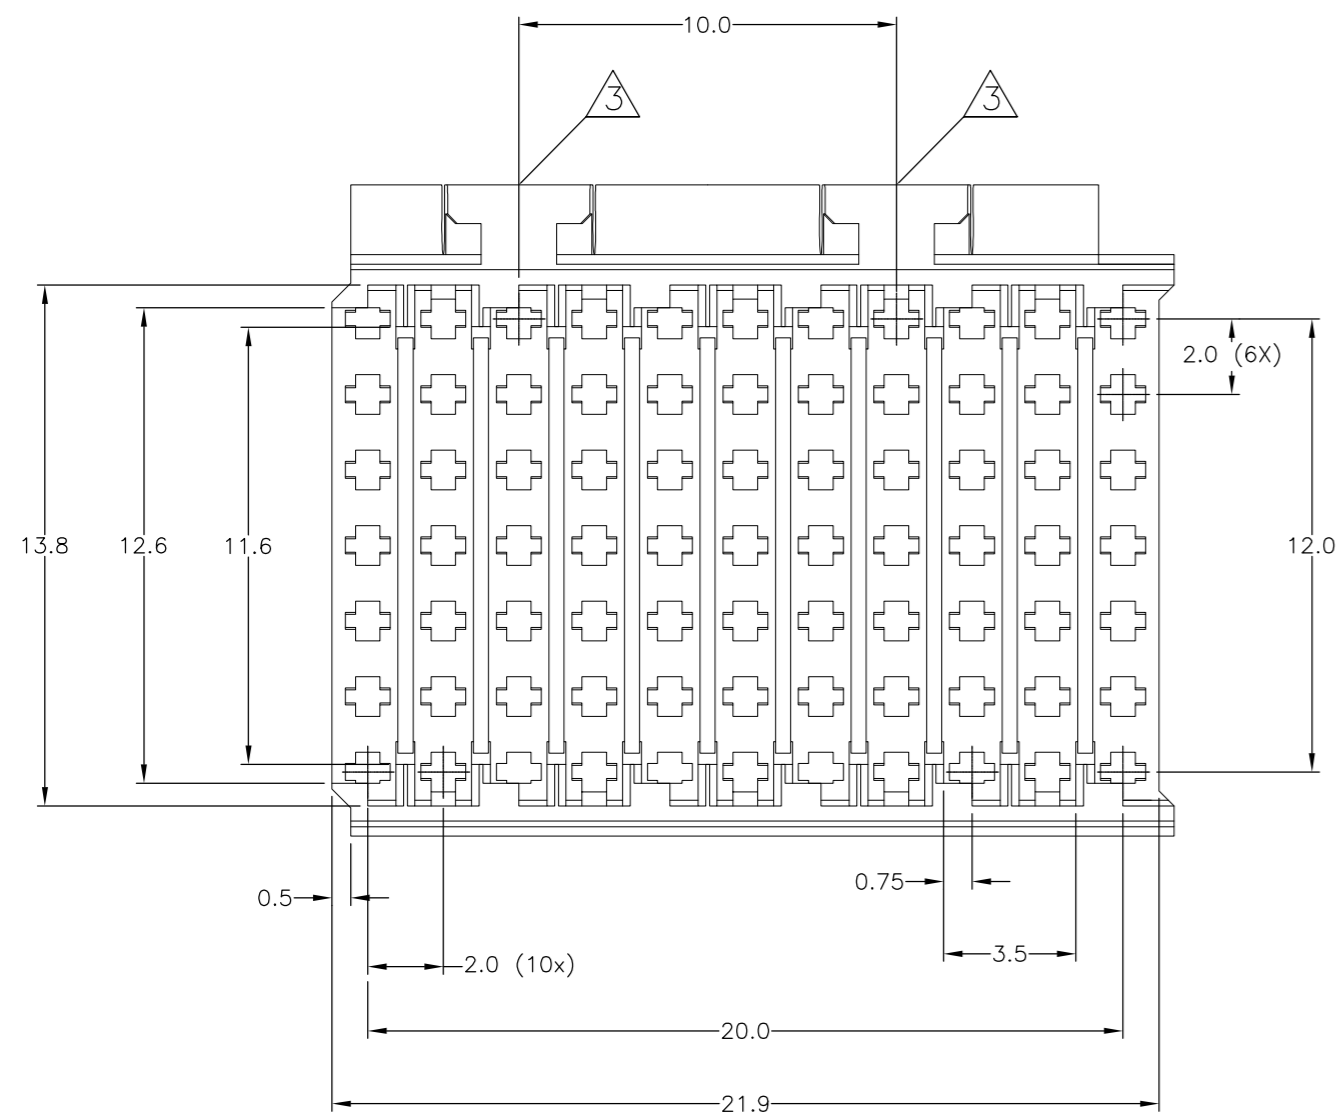

DO NOT SCALE
DIMENSIONS IN mm

METRIC

THIRD ANGLE
PROJECTION

NOTES:

- △ MATERIAL SHROUD: GLASS FILLED POLYCARBONAAT
- △ SHROUD PRINTED (AT OTHER SIDE) WITH P/N AND DATECODE
- △ FITS SNAP LATCH P/N 352706-1 (9.8mm width)
- 4 352674-2 AS SHOWN

352674-2	△	LIF CABLE CONNECTOR SHROUD 21,9mm			
PARTNUMBER	MATERIAL	DESCRIPTION			
-	-	-	-	-	CUSTOMER DRAWING FOR REFERENCE ONLY WILL NOT BE UPDATED
-	-	-	-	-	© COPYRIGHT 19 98 BY AMP HOLLAND B.V. ALL INTERNATIONAL RIGHTS RESERVED.AMP PRODUCTS MAY BE COVERED BY U.S. AND FOREIGN AND/OR PATENTS PENDING.
-	-	-	-	-	THIS DRAWING IS UNPUBLISHED RELEASED FOR PUBLICATION _____,19____
C	ECR-15-017390	WL	FY	8-DEC-15	 Tyco Electronics Corp. Oostkamp, Belgium.
B	SR10-0163-03	DP	DP	02-JUN-03	
A	EH00-0979-98	WvdH	WvdH	24-11-99	
LTR.	REVISION RECORD	DR.	CHK.	DATE	NAME
DR.:W.v.d.Heijden	CHK.:W.v.d.Heijden	APP.:F.v.Koningsbrugge	DWG.No.	REV.LTR.	SHEET
DATE:25-05-99	DATE:25-05-99	DATE:24-11-99	C-352674	C	1 of 1