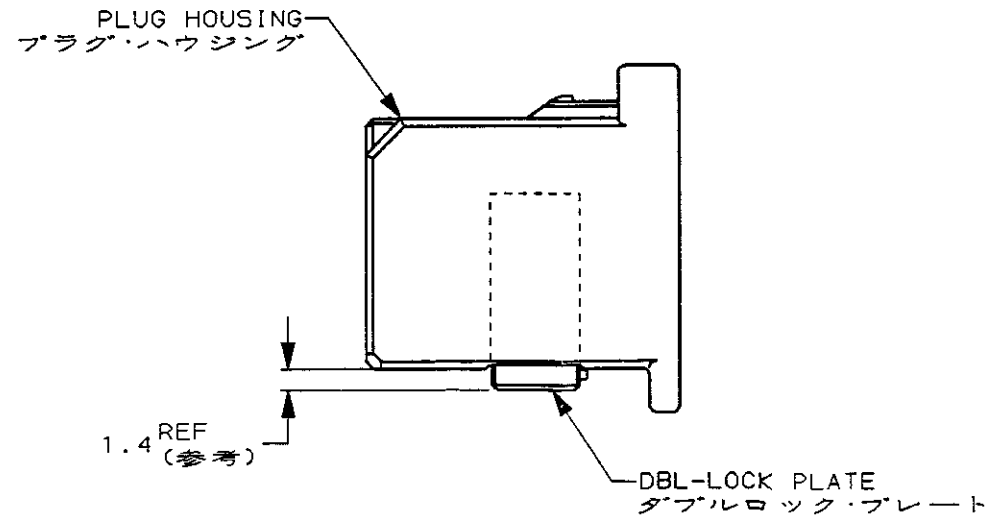

LOC	DIST	REVISIONS						
		P	LTR	DESCRIPTION	ECN	DATE	DWN	APVD
J	-	0		DRAWN	FJ00-4999-96	7/5 '96	744	7/15

- NOTES
- PART NUMBER OF CAP HOUSINGS TO BE MATED; 353015, 353016
 - DETAILS OF CAVITIES; SEE TABLE-1

- 注記
- 嵌合相手ハウジング型番; 353015, 353016
 - キャビティ構成は、TABLE-1 参照

TABLE-1

CAVITY キャビティ	POS. 極数	CIRCUIT NO 回路番号	APPLIED CONTACT P/N 適用端子型番	APPLICABLE WIRE RANGE 適用電線
	17	1-17	.040 III UNSEALED CONTACT RECEPTACLE (S) 316836, 316837	AVSS/CAVS 0.3-0.5mm ² CAVUS 0.3-0.5mm ²

THIS DRAWING IS A CONTROLLED DOCUMENT FOR AMP INCORPORATED. IT IS SUBJECT TO CHANGE AND THE CONTROLLING ENGINEERING ORGANIZATION SHOULD BE CONTACTED FOR THE LATEST REVISION.

DIMENSIONS, 単位・寸 mm	TOLERANCES UNLESS OTHERWISE SPECIFIED 一般公差 10% : ±0.2 30% : ±0.25 100% : ±0.3 ANGLE : ±3°	DWN 7/5 '96 CHK J. Kohno APVD 7/15 '96	NATURAL (自然色) COLOR (色)	353027-1 PART NUMBER (型番)
MATERIAL 材料 PBT	COLOR 色 SEE TABLE 表参照	PRODUCT SPEC 製品規格 108-5529 APPLICATION SPEC 取付適用規格 114-5217	AMP 日本エー・エム・ピー株式会社 Kawasaki, Japan .040 SERIES HIGH DENSITY III CONNECTOR 17P PLUG HOUSING ASSY	
		WEIGHT 3.69g	SIZE A3	CAGE CODE 00779
		CUSTOMER DRAWING	DRAWING NO ③-353027	SCALE 尺度 2-1
			SHEET 1	OF 1
			REV 0	