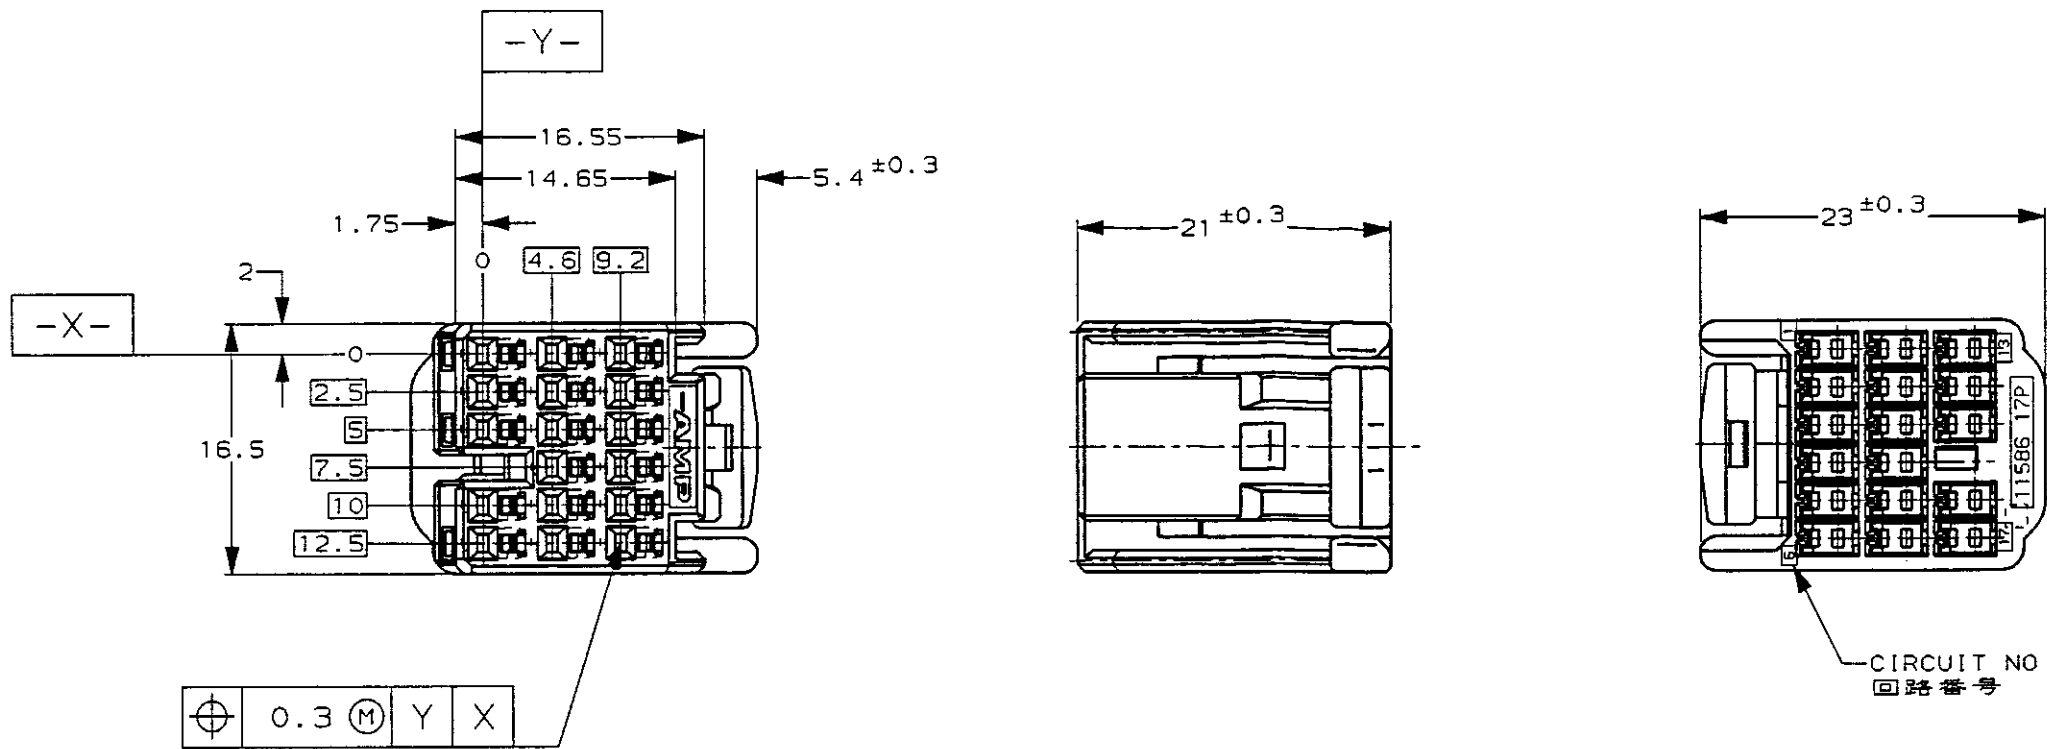

LOC	DIST	REVISIONS						
		P	LTR	DESCRIPTION	ECN	DATE	DWN	APVD
J	-	0		DRAWN	FJ00-4999-96	7/5 '96	744	7/15

- NOTES
- PART NUMBER OF CAP HOUSINGS TO BE MATED; 353015, 353016
 - DETAILS OF CAVITIES; SEE TABLE-1

- 注記
- 嵌合相手ハウジング型番; 353015, 353016
 - キャビティ構成は、TABLE-1 参照

TABLE-1

CAVITY キャビティ	POS. 極数	CIRCUIT NO 回路番号	APPLIED CONTACT P/N 適用端子型番	APPLICABLE WIRE RANGE 適用電線
	17	1-17	.040 III UNSEALED CONTACT RECEPTACLE (S) 316836, 316837	AVSS/CAVS 0.3-0.5mm ² CAVUS 0.3-0.5mm ²

THIS DRAWING IS A CONTROLLED DOCUMENT FOR AMP INCORPORATED. IT IS SUBJECT TO CHANGE AND THE CONTROLLING ENGINEERING ORGANIZATION SHOULD BE CONTACTED FOR THE LATEST REVISION.

DIMENSIONS, 単位・寸 mm	TOLERANCES UNLESS OTHERWISE SPECIFIED 一般公差 10% : ±0.2 30% : ±0.25 100% : ±0.3 ANGLE : ±3°	DWN 7/5 '96 CHK J. Kohno APVD 7/15 '96	NATURAL (自然色) COLOR (色)	353027-1 PART NUMBER (型番)
MATERIAL 材料 PBT	COLOR 色 SEE TABLE 表参照	PRODUCT SPEC 製品規格 108-5529 APPLICATION SPEC 取付適用規格 114-5217	AMP 日本エー・エム・ピー株式会社 Kawasaki, Japan .040 SERIES HIGH DENSITY III CONNECTOR 17P PLUG HOUSING ASSY	
		WEIGHT 3.69g	SIZE A3	CAGE CODE 00779
		CUSTOMER DRAWING	DRAWING NO ③-353027	SCALE 尺度 2-1
			SHEET 1	OF 1
			REV 0	