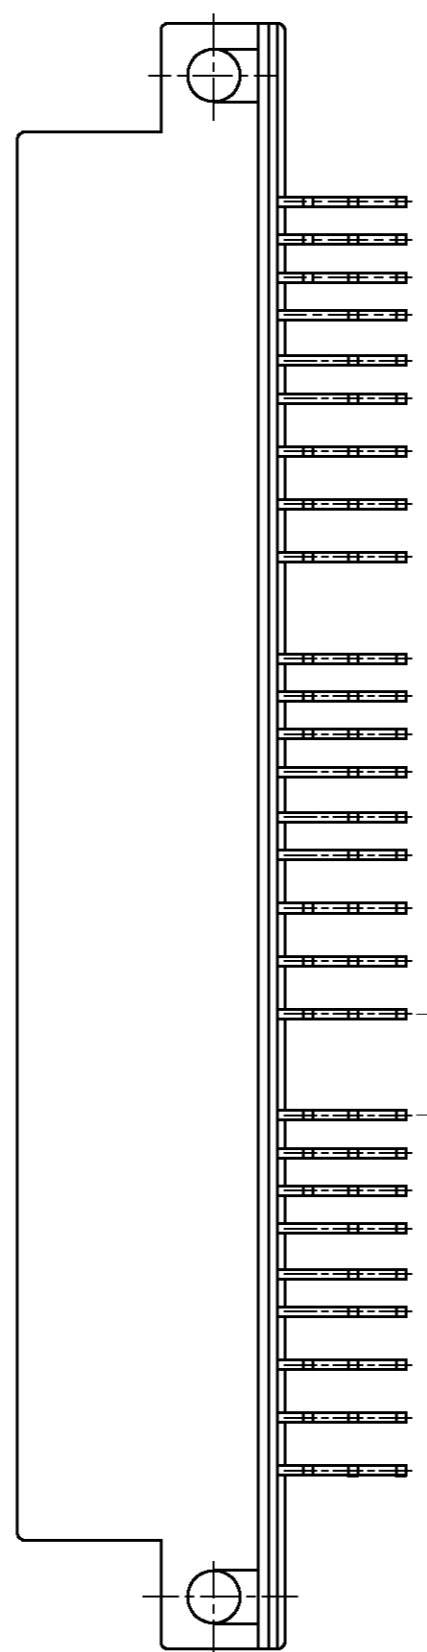

THIS DRAWING IS UNPUBLISHED. RELEASED FOR PUBLICATION
 © COPYRIGHT BY TYCO ELECTRONICS CORPORATION. ALL INTERNATIONAL RIGHTS RESERVED.

LOC		DIST		REVISIONS			
P	LTR	DESCRIPTION		DATE	DWN	APVD	
J	-	01	REVISED	ECR-09-017430	04AUG09	SF	KB

1. APPLICABLE P.CBOARD THICKNESS 1.6mm
 2. RECOMMENDED MOUNTING SCREW, 4mmDIA, 6mmLENGTH TAPPING SCREW SPECIFIED IN JIS B1115, B1122 (TIGHTENING TORQUE, 4kgcm MAX)
 3. THE MATING PLUG HSG P/N: 316371, 316372, 353112
 4. PRODUCT SPEC No.108-5452
 5. CIRCUIT NUMBER
1. 適用プリント基板厚: 1.6mm
 2. 推奨取付ネジ: JIS B115, B1122 タッピンネジ, ナベ2種 呼び径4、長さ6mm (締付トルク 4kgcm以下)
 3. 嵌合相手型番: 316371, 316372, 353112
 4. 適用製品規格番号 108-5452
 5. 回路番号: 下図参照のこと

GENERAL TOLERANCE	0< * < 10 : ±0.2 10< * < 30 : ±0.25 30< * < 100 : ±0.3 ANGLES : ±3°
-------------------	--

THIS DRAWING IS A CONTROLLED DOCUMENT.	
DIMENSIONS: mm	TOLERANCES UNLESS OTHERWISE SPECIFIED:
0 PLC ±	1 PLC ± -
2 PLC ± -	3 PLC ± -
4 PLC ± -	ANGLES ± -
MATERIAL: HSG:PBT CONTACT:BRASS	FINISH: SEE TABLE