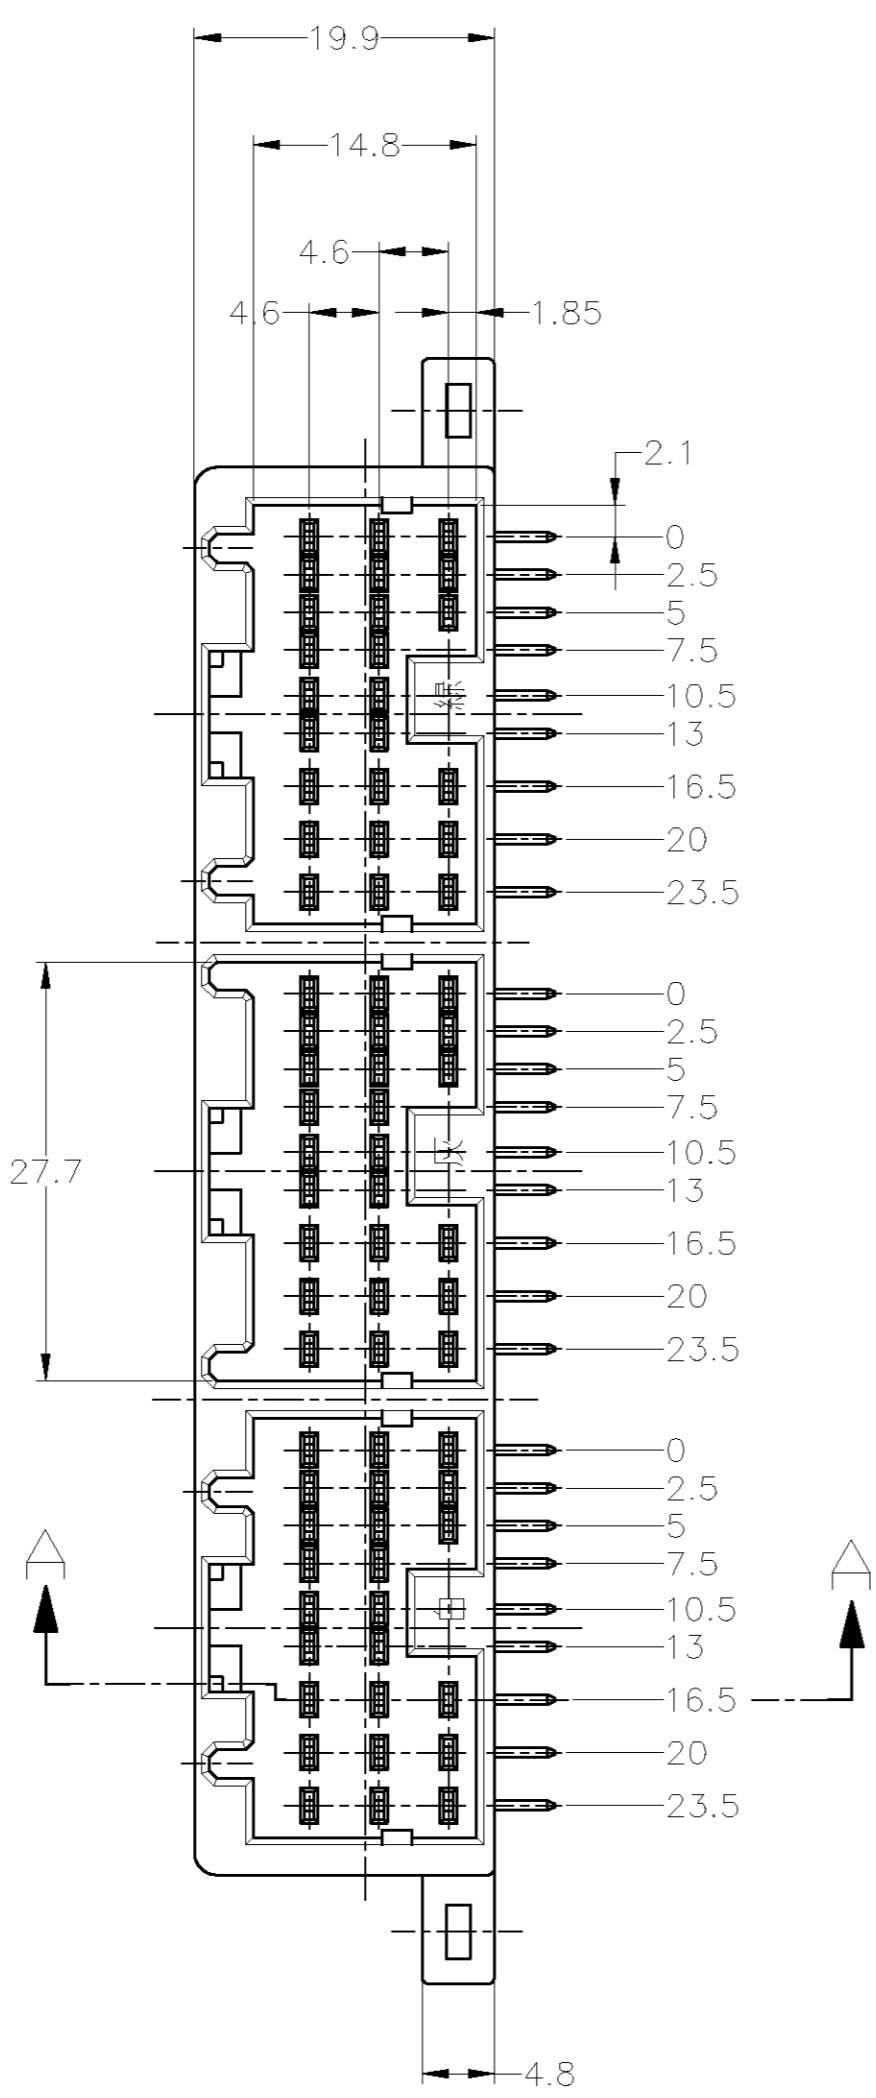

1. APPLICABLE P.CBOARD THICKNESS 1.6mm
 2. RECOMMENDED MOUNTING SCREW, 4mmDIA, 6mmLENGTH TAPPING SCREW SPECIFIED IN JIS B1115, B1122 (TIGHTENING TORQUE, 4kgcm MAX)
 3. THE MATING PLUG HSG P/N: 316371, 316372, 353112
 4. PRODUCT SPEC No.108-5452
 5. CIRCUIT NUMBER
1. 適用プリント基板厚: 1.6mm
 2. 推奨取付ネジ: JIS B115, B1122 タッピンネジ, ナベ2種 呼び径4、長さ6mm (締付トルク 4kgcm以下)
 3. 嵌合相手型番: 316371, 316372, 353112
 4. 適用製品規格番号 108-5452
 5. 回路番号: 下図参照のこと

GENERAL TOLERANCE	0< * < 10 : ±0.2 10< * < 30 : ±0.25 30< * < 100 : ±0.3 ANGLES : ±3°
-------------------	--

THIS DRAWING IS A CONTROLLED DOCUMENT.	
DIMENSIONS: mm	TOLERANCES UNLESS OTHERWISE SPECIFIED:
0 PLC ±	1 PLC ± -
2 PLC ± -	3 PLC ± -
4 PLC ± -	ANGLES ± -
MATERIAL: HSG:PBT CONTACT:BRASS	FINISH: SEE TABLE

DWN: S.FUJITA	04AUG09	Tyco Electronics Corporation Kawasaki, Japan	PRE-TIN(錫めっき済み)	LIGHT GRAY(淡灰)	353110-6
CHK: K.BETSUI	04AUG09		FINISH OF CONTACT(コンタクト仕上げ)	COLOR(色)	PART No.(型番)
APVD: K.BETSUI	04AUG09		.040II SRS MULTI LOCK CONN. MK-II 72Pos. CAP HSG ASSY		
PRODUCT SPEC: 108-5452	APPLICATION SPEC: -		SIZE: A2	CAGE CODE: 00779	DRAWING NO: C=353110
CUSTOMER DRAWING		WEIGHT: -	SCALE: 2:1	SHEET: 1 of 1	REV: 01