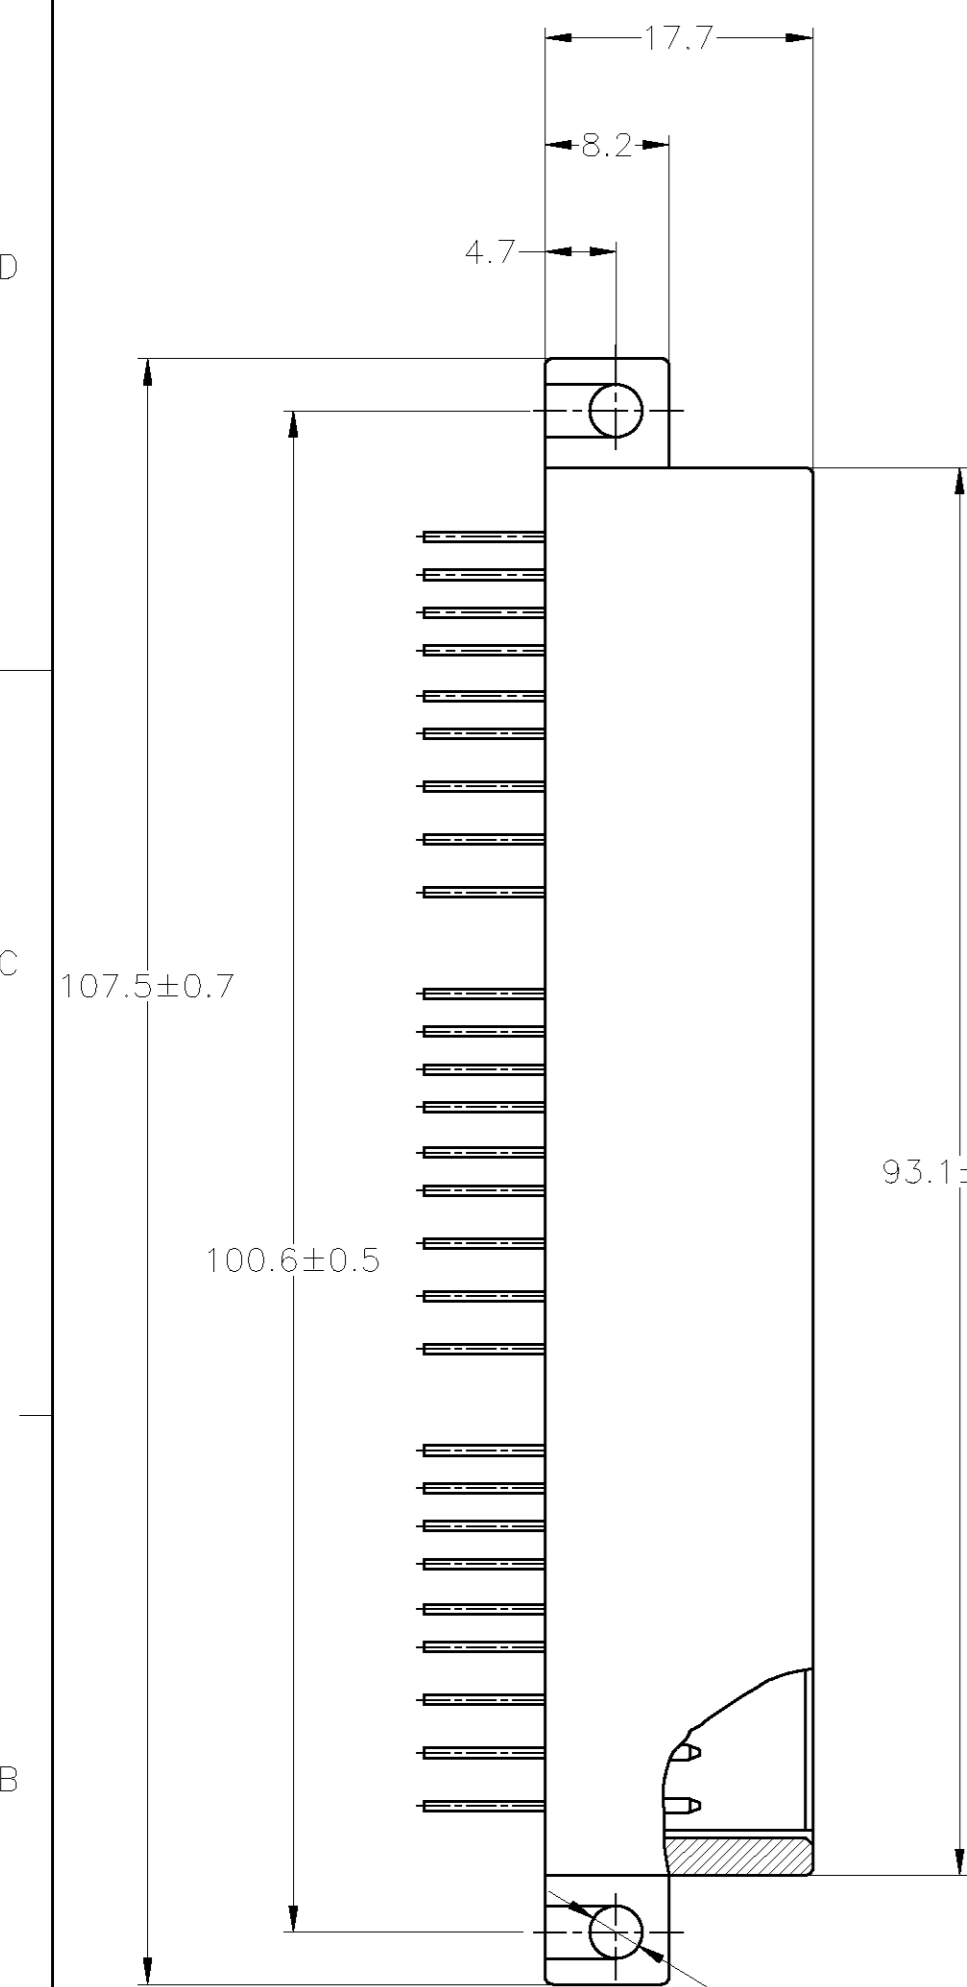

1. APPLICABLE P.CBOARD THICKNESS 1.6mm
 2. RECOMMENDED MOUNTING SCREW, 4mmDIA, 6mmLENGTH TAPPING SCREW SPECIFIED IN JIS B1115, B1122 (TIGHTENING TORQUE, 4kgcm MAX)
 3. THE MATING PLUG HSG P/N: 316371, 316372, 353112
 4. PRODUCT SPEC No.108-5452
 5. CIRCUIT NUMBER
1. 適用プリント基板厚: 1.6mm
 2. 推奨取付ネジ: JIS B115, B1122 タッピンネジ, ナベ2種 呼び径4、長さ6mm (締付トルク 4kgcm以下)
 3. 嵌合相手型番: 316371, 316372, 353112
 4. 適用製品規格番号 108-5452
 5. 回路番号: 下図参照のこと

GENERAL TOLERANCE	0< * < 10 : ±0.2 10< * < 30 : ±0.25 30< * < 100 : ±0.3 ANGLES : ±3°
-------------------	--

THIS DRAWING IS A CONTROLLED DOCUMENT.	
DIMENSIONS: mm	TOLERANCES UNLESS OTHERWISE SPECIFIED:
0 PLC ±	1 PLC ± -
2 PLC ± -	3 PLC ± -
4 PLC ± -	ANGLES ± -
MATERIAL: HSG:PBT CONTACT:BRASS	FINISH: SEE TABLE