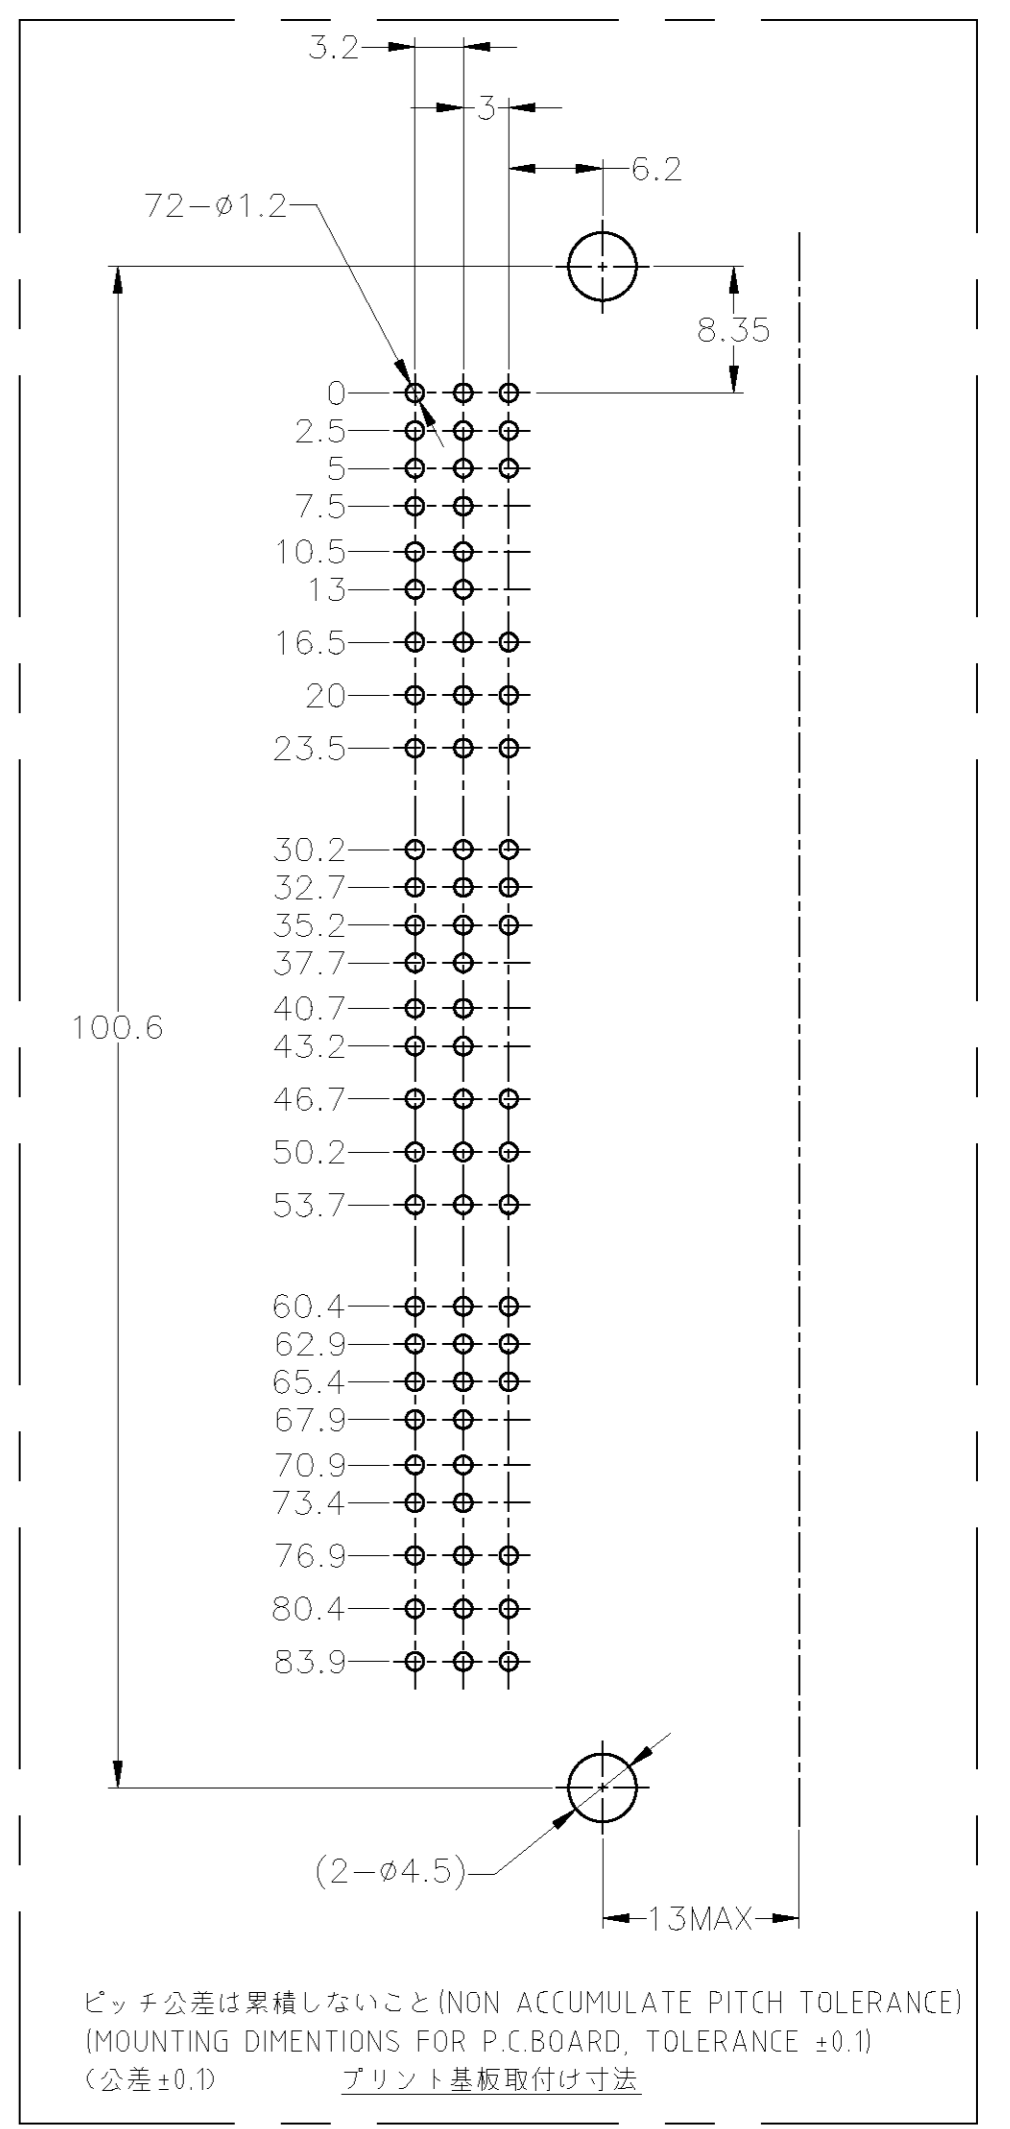

1. APPLICABLE P.CBOARD THICKNESS 1.6mm
 2. RECOMMENDED MOUNTING SCREW, 4mmDIA, 6mmLENGTH TAPPING SCREW SPECIFIED IN JIS B1115, B1122 (TIGHTENING TORQUE, 4kgcm MAX)
 3. THE MATING PLUG HSG P/N: 316371, 316372, 353112
 4. PRODUCT SPEC No.108-5452
 5. CIRCUIT NUMBER
1. 適用プリント基板厚: 1.6mm
 2. 推奨取付ネジ: JIS B115, B1122 タッピンネジ, ナベ2種 呼び径4、長さ6mm (締付トルク 4kgcm以下)
 3. 嵌合相手型番: 316371, 316372, 353112
 4. 適用製品規格番号 108-5452
 5. 回路番号: 下図参照のこと

GENERAL TOLERANCE	0< * < 10 : ±0.2 10< * < 30 : ±0.25 30< * < 100 : ±0.3 ANGLES : ±3°
-------------------	--

THIS DRAWING IS A CONTROLLED DOCUMENT.	
DIMENSIONS: mm	TOLERANCES UNLESS OTHERWISE SPECIFIED:
0 PLC ±	1 PLC ± -
2 PLC ± -	3 PLC ± -
4 PLC ± -	ANGLES ± -
MATERIAL: HSG:PBT CONTACT:BRASS	FINISH: SEE TABLE