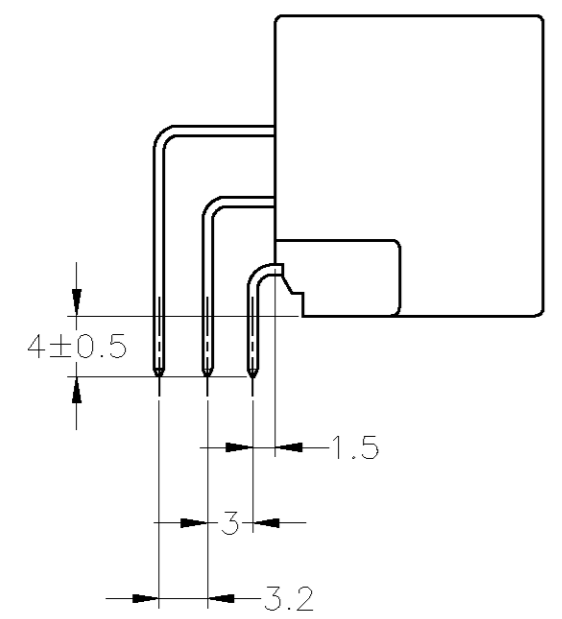

1. APPLICABLE P.CBOARD THICKNESS 1.6mm
 2. RECOMMENDED MOUNTING SCREW, 4mmDIA, 6mmLENGTH TAPPING SCREW SPECIFIED IN JIS B1115, B1122 (TIGHTENING TORQUE, 4kgcm MAX)
 3. THE MATING PLUG HSG P/N: 316371, 316372, 353112
 4. PRODUCT SPEC No.108-5452
 5. CIRCUIT NUMBER
1. 適用プリント基板厚: 1.6mm
 2. 推奨取付ネジ: JIS B115, B1122 タッピンネジ, ナベ2種 呼び径4、長さ6mm (締付トルク 4kgcm以下)
 3. 嵌合相手型番: 316371, 316372, 353112
 4. 適用製品規格番号 108-5452
 5. 回路番号: 下図参照のこと

GENERAL TOLERANCE	0< * < 10 : ±0.2 10< * < 30 : ±0.25 30< * < 100 : ±0.3 ANGLES : ±3°
-------------------	--

THIS DRAWING IS A CONTROLLED DOCUMENT.	
DIMENSIONS: mm	TOLERANCES UNLESS OTHERWISE SPECIFIED:
0 PLC ±	1 PLC ± -
2 PLC ± -	3 PLC ± -
4 PLC ± -	ANGLES ± -
MATERIAL: HSG:PBT CONTACT:BRASS	FINISH: SEE TABLE