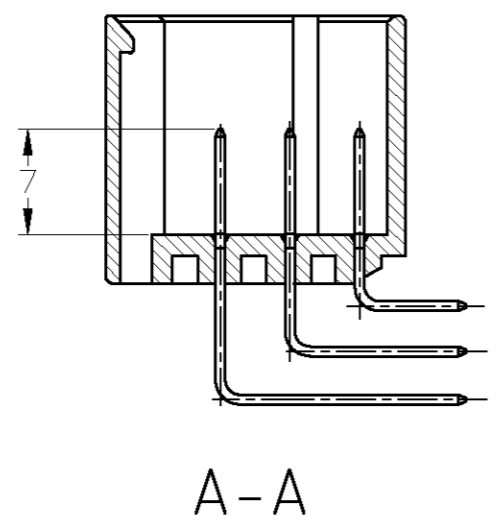

1. APPLICABLE P.CBOARD THICKNESS 1.6mm
 2. RECOMMENDED MOUNTING SCREW, 4mmDIA, 6mmLENGTH TAPPING SCREW SPECIFIED IN JIS B1115, B1122 (TIGHTENING TORQUE, 4kgcm MAX)
 3. THE MATING PLUG HSG P/N: 316371, 316372, 353112
 4. PRODUCT SPEC No.108-5452
 5. CIRCUIT NUMBER
1. 適用プリント基板厚: 1.6mm
 2. 推奨取付ネジ: JIS B115, B1122 タッピンネジ, ナベ2種 呼び径4、長さ6mm (締付トルク 4kgcm以下)
 3. 嵌合相手型番: 316371, 316372, 353112
 4. 適用製品規格番号 108-5452
 5. 回路番号: 下図参照のこと

GENERAL TOLERANCE	0< * < 10 : ±0.2 10< * < 30 : ±0.25 30< * < 100 : ±0.3 ANGLES : ±3°
-------------------	--

THIS DRAWING IS A CONTROLLED DOCUMENT.	
DIMENSIONS: mm	TOLERANCES UNLESS OTHERWISE SPECIFIED:
0 PLC ±	1 PLC ± -
2 PLC ± -	3 PLC ± -
4 PLC ± -	ANGLES ± -
MATERIAL: HSG:PBT CONTACT:BRASS	FINISH: SEE TABLE