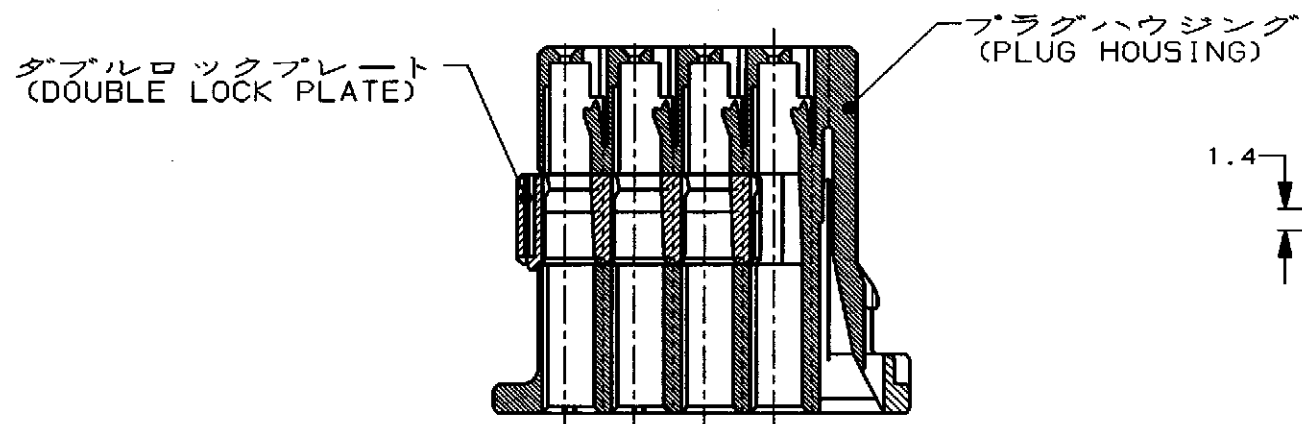

LOC DIST
J

REVISIONS

P	LTR	DESCRIPTION	ECN	DATE	DWN	APVD
0		作成 RELEASED	FJ00-1109-97	30JUL97	KF	KS
A		変更 REVISED	FJ00-0166-98	29JUL98	KF	AD

断面 A-A (SECT. A-A)

GREEN 緑	30Pos. PLUG ASS'Y. 30極 プラグ アセンブリ	353217-4	①
色 (COLOR)	名称 (NAME)	型番 (P/N)	ITEM No.

WIRE RANGE 包合電線断面積	INSULATION DIA 被覆外径
-----------------------	------------------------

THIS DRAWING IS A CONTROLLED DOCUMENT FOR AMP INCORPORATED. IT IS SUBJECT TO CHANGE AND THE CONTROLLING ENGINEERING ORGANIZATION SHOULD BE CONTACTED FOR THE LATEST REVISION.		DWN K. FUCHIBE 30JUL97
DIMENSIONS: 単位: 概 mm		CHK K. ODA 30JUL97
TOLERANCES UNLESS OTHERWISE SPECIFIED 一般公差 10% ±0.2 30% ±0.25 100% ±0.3 ANGLE: ±0.3°		APVD K. SHIMIZU 30JUL97
MATERIAL 材料 PBT		PRODUCT SPEC 製品規格 108-5580(-1)
COLOR 色 SEE TABLE		INSTRUCTION SHEET 取扱説明書 411-5828(-1)
		WEIGHT 8.3g
		CUSTOMER DRAWING