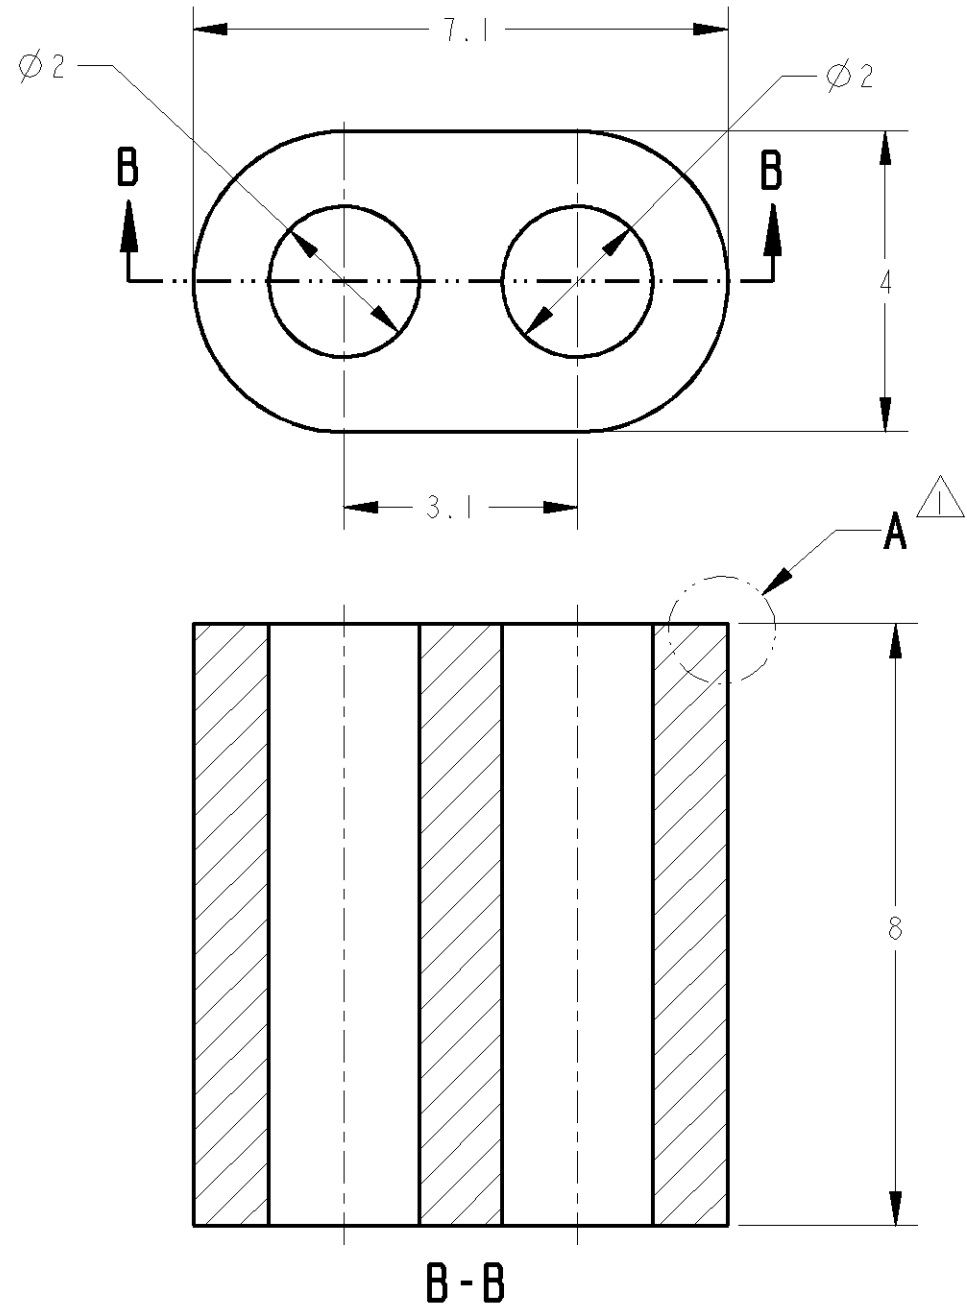

△THE FORM OF DETAIL A BECOMES FIG.1 OR FIG.2.  
 2. MANUAL NO.: 411-5785  
 △Aの形状はFIG.1もしくはFIG.2いずれかとなる。  
 2. 取扱説明書: 411-5785

-2; AS SHOWN

<small>THIS DRAWING IS A CONTROLLED DOCUMENT FOR TYCO ELECTRONICS CORPORATION          IT IS SUBJECT TO CHANGE AND THE CONTROLLING ENGINEERING ORGANIZATION          SHOULD BE CONTACTED FOR THE LATEST REVISION.</small>		DWN T. HAYASHI 12SEP2001 CHK N. SAI 12SEP2001 APVD N. SAI 12SEP2001		<b>tyco</b> Tyco Electronics AMP K.K. <b>Electronics</b> Kawasaki, Japan	
DIMENSIONS: 単位: ㎜ mm 		TOLERANCES UNLESS OTHERWISE SPECIFIED: ±0.2 0-PLC ±0.1 1-PLC ±0.1 2-PLC ±0.01 3-PLC ±0.001 4-PLC ±0.0001 ANGLES ±1.00°		PRODUCT SPEC 108-5572 APPLICATION SPEC 取付適用規格 WEIGHT 0.8g	
MATERIAL 材料 FERRITE FINISH 仕上 BLACK		NAME 名称 SQUIB CONNECTOR FERRITE SIZE A3 CAGE CODE 00779 DRAWING NO. 番号 353379 RESTRICTED TO -		CUSTOMER DRAWING SCALE 尺度 8:1 SHEET 1 OF 1 REV AI	