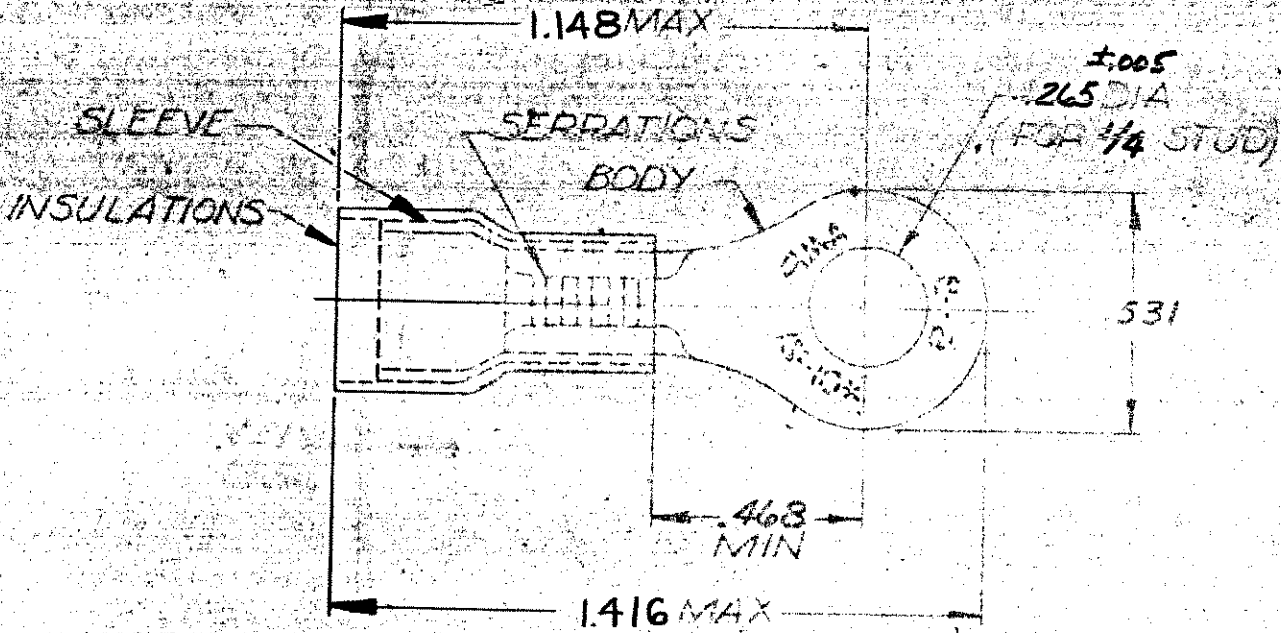

9

REVISIONS			
LTR	DESCRIPTION	DATE	APPROVED
E1	REVISED PER ECO-11-004917	21MAR11	HMR

FOR .170 TO .300 WIRE INSULATION DIA
TONGUE MATERIAL THK = .040 ±.002

QTY	DESCRIPTION	PART NO	MATERIAL & FINISH
50	LOOSE PC, BDX	8-35345-2	
1,500	35345 ON TAPE	2-35345-1	SLEEVE: COPPER (QQ-C-576) BODY: COPPER (QQ-C-576) TIN PL (MIL-T-10727)
500	WIRE TERMINAL	35345	INSULATION: PVC COLOR: YELLOW

REL. *[Signature]* 8-17-71

DESGN APPD. *[Signature]* 8-17-71

OTHER APPD.

STE TE Connectivity

NAME: WIRE TERMINAL P.L.D.G - RING TONGUE WIRE SIZE: 12-10

SIZE	QTY IDENT NO.	NUMBER
A	00779	35345

SCALE: NTS SHEET 1 OF 1