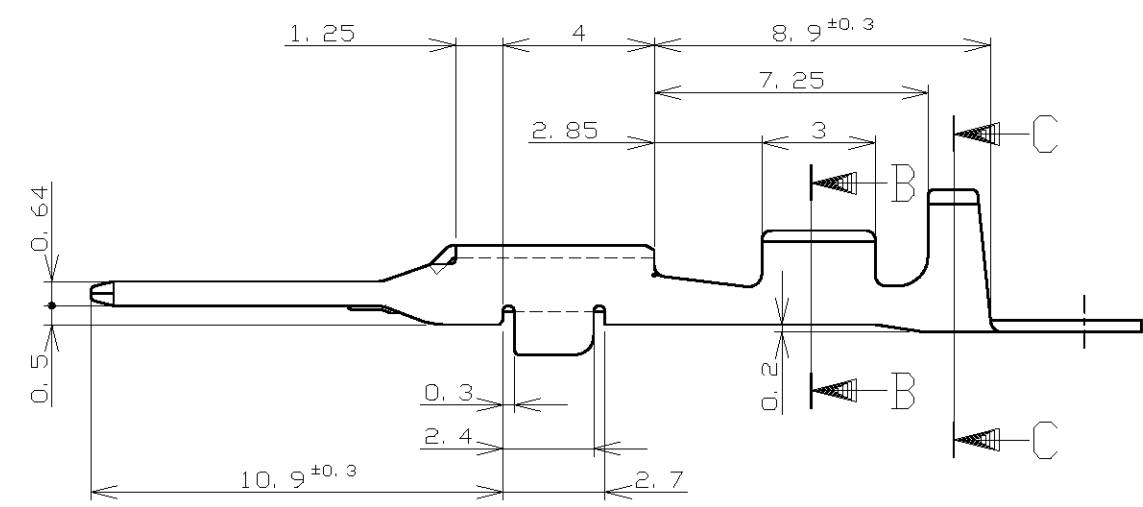

1. 適用電線 ; AVSS, CAVS 0.3~0.5mm²
 ① 金めっき範囲 (-2のみ)
 ② 錫めっき範囲 (-2のみ)

1. APPLICABLE WIRE RANGE ; AVSS, CAVS 0.3~0.5mm²
 ① GOLD PLATING AREA (-2 ONLY)
 ② TIN PLATING AREA (-2 ONLY)

| TOLERANCES UNLESS OTHERWISE SPECIFIED: | |
|--|-------|
| 一般公差 | |
| 10 ≥ | ±0.2 |
| 30 ≥ > 10 | ±0.25 |
| 100 ≥ > 30 | ±0.3 |
| ANGLE | ±3° |

| | | | |
|------------------------------|---|--------------------|------------------------|
| DWN H.YAMAGAMI 20DEC96 | TE Connectivity | | |
| CHK D.MATSUURA 20DEC96 | | | |
| APVD N.SAI 20DEC96 | | | |
| PRODUCT SPEC - | NAME 040III UNSEALED CONTACT, TAB (S) | | |
| APPLICATION SPEC 114-5228 | SIZE A3 | CAGE CODE 00779 | DRAWING NO C-353537 |
| WEIGHT 0.31 g | RESTRICTED TO - | | |
| CUSTOMER DRAWING | | SCALE 5:1 | SHEET 1 OF 1 |
| | | REV A1 | |