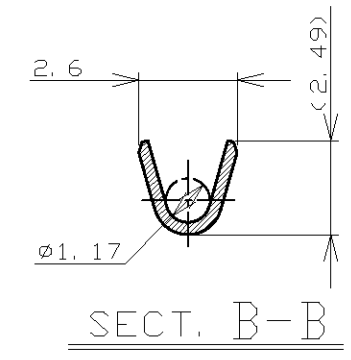

1. 適用電線 ; AVSS, CAVS 0.3~0.5mm²
 ① 金めっき範囲 (-2のみ)
 ② 錫めっき範囲 (-2のみ)

1. APPLICABLE WIRE RANGE ; AVSS, CAVS 0.3~0.5mm²
 ① GOLD PLATING AREA (-2 ONLY)
 ② TIN PLATING AREA (-2 ONLY)

| TOLERANCES UNLESS OTHERWISE SPECIFIED: | |
|--|-------|
| 一般公差 | |
| 10 ≥ | ±0.2 |
| 30 ≥ > 10 | ±0.25 |
| 100 ≥ > 30 | ±0.3 |
| ANGLE | ±3° |

| | | | |
|------------------------------|---|--------------------|------------------------|
| DWN H.YAMAGAMI 20DEC96 | TE Connectivity | | |
| CHK D.MATSUURA 20DEC96 | | | |
| APVD N.SAI 20DEC96 | | | |
| PRODUCT SPEC - | NAME 040III UNSEALED CONTACT, TAB (S) | | |
| APPLICATION SPEC 114-5228 | SIZE A3 | CAGE CODE 00779 | DRAWING NO C-353537 |
| WEIGHT 0.31 g | RESTRICTED TO - | | |
| CUSTOMER DRAWING | | SCALE 5:1 | SHEET 1 OF 1 |
| | | REV A1 | |