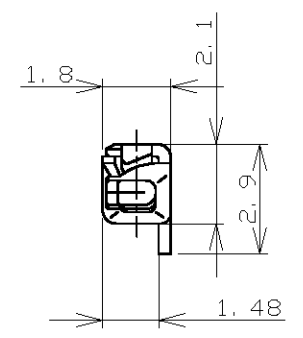

1. 適用電線 ; AVSS, CAVS 0.3~0.5mm²
 ① 金めっき範囲 (-2のみ)
 ② 錫めっき範囲 (-2のみ)

1. APPLICABLE WIRE RANGE ; AVSS, CAVS 0.3~0.5mm²
 ① GOLD PLATING AREA (-2 ONLY)
 ② TIN PLATING AREA (-2 ONLY)

| TOLERANCES UNLESS OTHERWISE SPECIFIED: | |
|--|-------|
| 一般公差 | |
| 10 ≥ | ±0.2 |
| 30 ≥ > 10 | ±0.25 |
| 100 ≥ > 30 | ±0.3 |
| ANGLE | ±3° |

| | | | |
|------------------------------|---|--------------------|------------------------|
| DWN H.YAMAGAMI 20DEC96 | TE Connectivity | | |
| CHK D.MATSUURA 20DEC96 | | | |
| APVD N.SAI 20DEC96 | | | |
| PRODUCT SPEC - | NAME 040III UNSEALED CONTACT, TAB (S) | | |
| APPLICATION SPEC 114-5228 | SIZE A3 | CAGE CODE 00779 | DRAWING NO C-353537 |
| WEIGHT 0.31 g | RESTRICTED TO - | | |
| CUSTOMER DRAWING | | SCALE 5:1 | SHEET 1 OF 1 |
| | | REV A1 | |