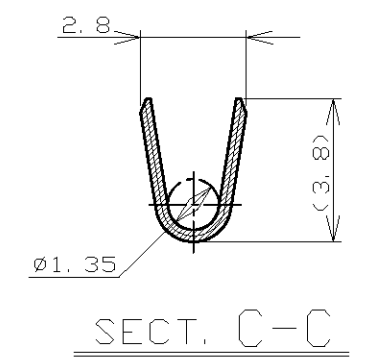

1. 適用電線 ; AVSS, CAVS 0.3~0.5mm²
 ① 金めっき範囲 (-2のみ)
 ② 錫めっき範囲 (-2のみ)

1. APPLICABLE WIRE RANGE ; AVSS, CAVS 0.3~0.5mm²
 ① GOLD PLATING AREA (-2 ONLY)
 ② TIN PLATING AREA (-2 ONLY)

| TOLERANCES UNLESS OTHERWISE SPECIFIED: | |
|--|-------|
| 一般公差 | |
| 10 ≥ | ±0.2 |
| 30 ≥ > 10 | ±0.25 |
| 100 ≥ > 30 | ±0.3 |
| ANGLE | ±3° |

| | | | |
|------------------------------|---|--------------------|------------------------|
| DWN H.YAMAGAMI 20DEC96 | TE Connectivity | | |
| CHK D.MATSUURA 20DEC96 | | | |
| APVD N.SAI 20DEC96 | | | |
| PRODUCT SPEC - | NAME 040III UNSEALED CONTACT, TAB (S) | | |
| APPLICATION SPEC 114-5228 | SIZE A3 | CAGE CODE 00779 | DRAWING NO C-353537 |
| WEIGHT 0.31 g | RESTRICTED TO - | | |
| CUSTOMER DRAWING | | SCALE 5:1 | SHEET 1 OF 1 |
| | | REV A1 | |