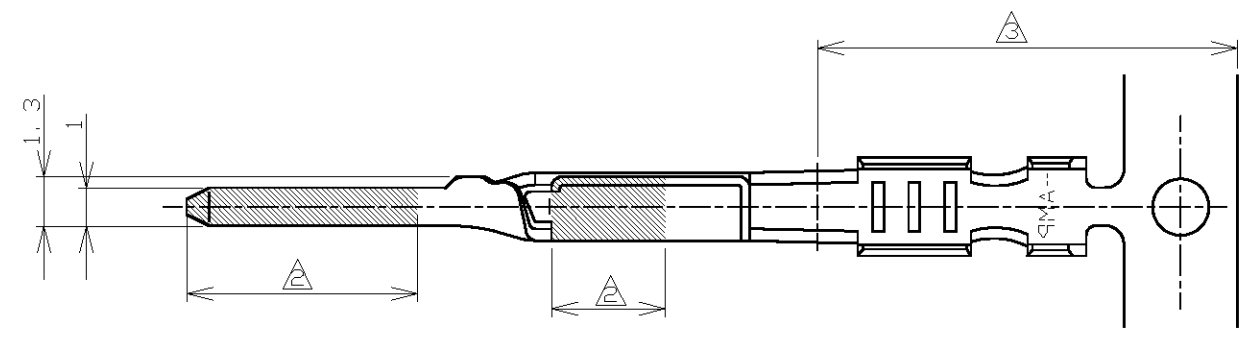

1. 適用電線 ; AVSS, CAVS 0.3~0.5mm²
 ① 金めっき範囲 (-2のみ)
 ② 錫めっき範囲 (-2のみ)

1. APPLICABLE WIRE RANGE ; AVSS, CAVS 0.3~0.5mm²
 ① GOLD PLATING AREA (-2 ONLY)
 ② TIN PLATING AREA (-2 ONLY)

| TOLERANCES UNLESS OTHERWISE SPECIFIED: | |
|--|-------|
| 一般公差 | |
| 10 ≥ | ±0.2 |
| 30 ≥ > 10 | ±0.25 |
| 100 ≥ > 30 | ±0.3 |
| ANGLE | ±3° |