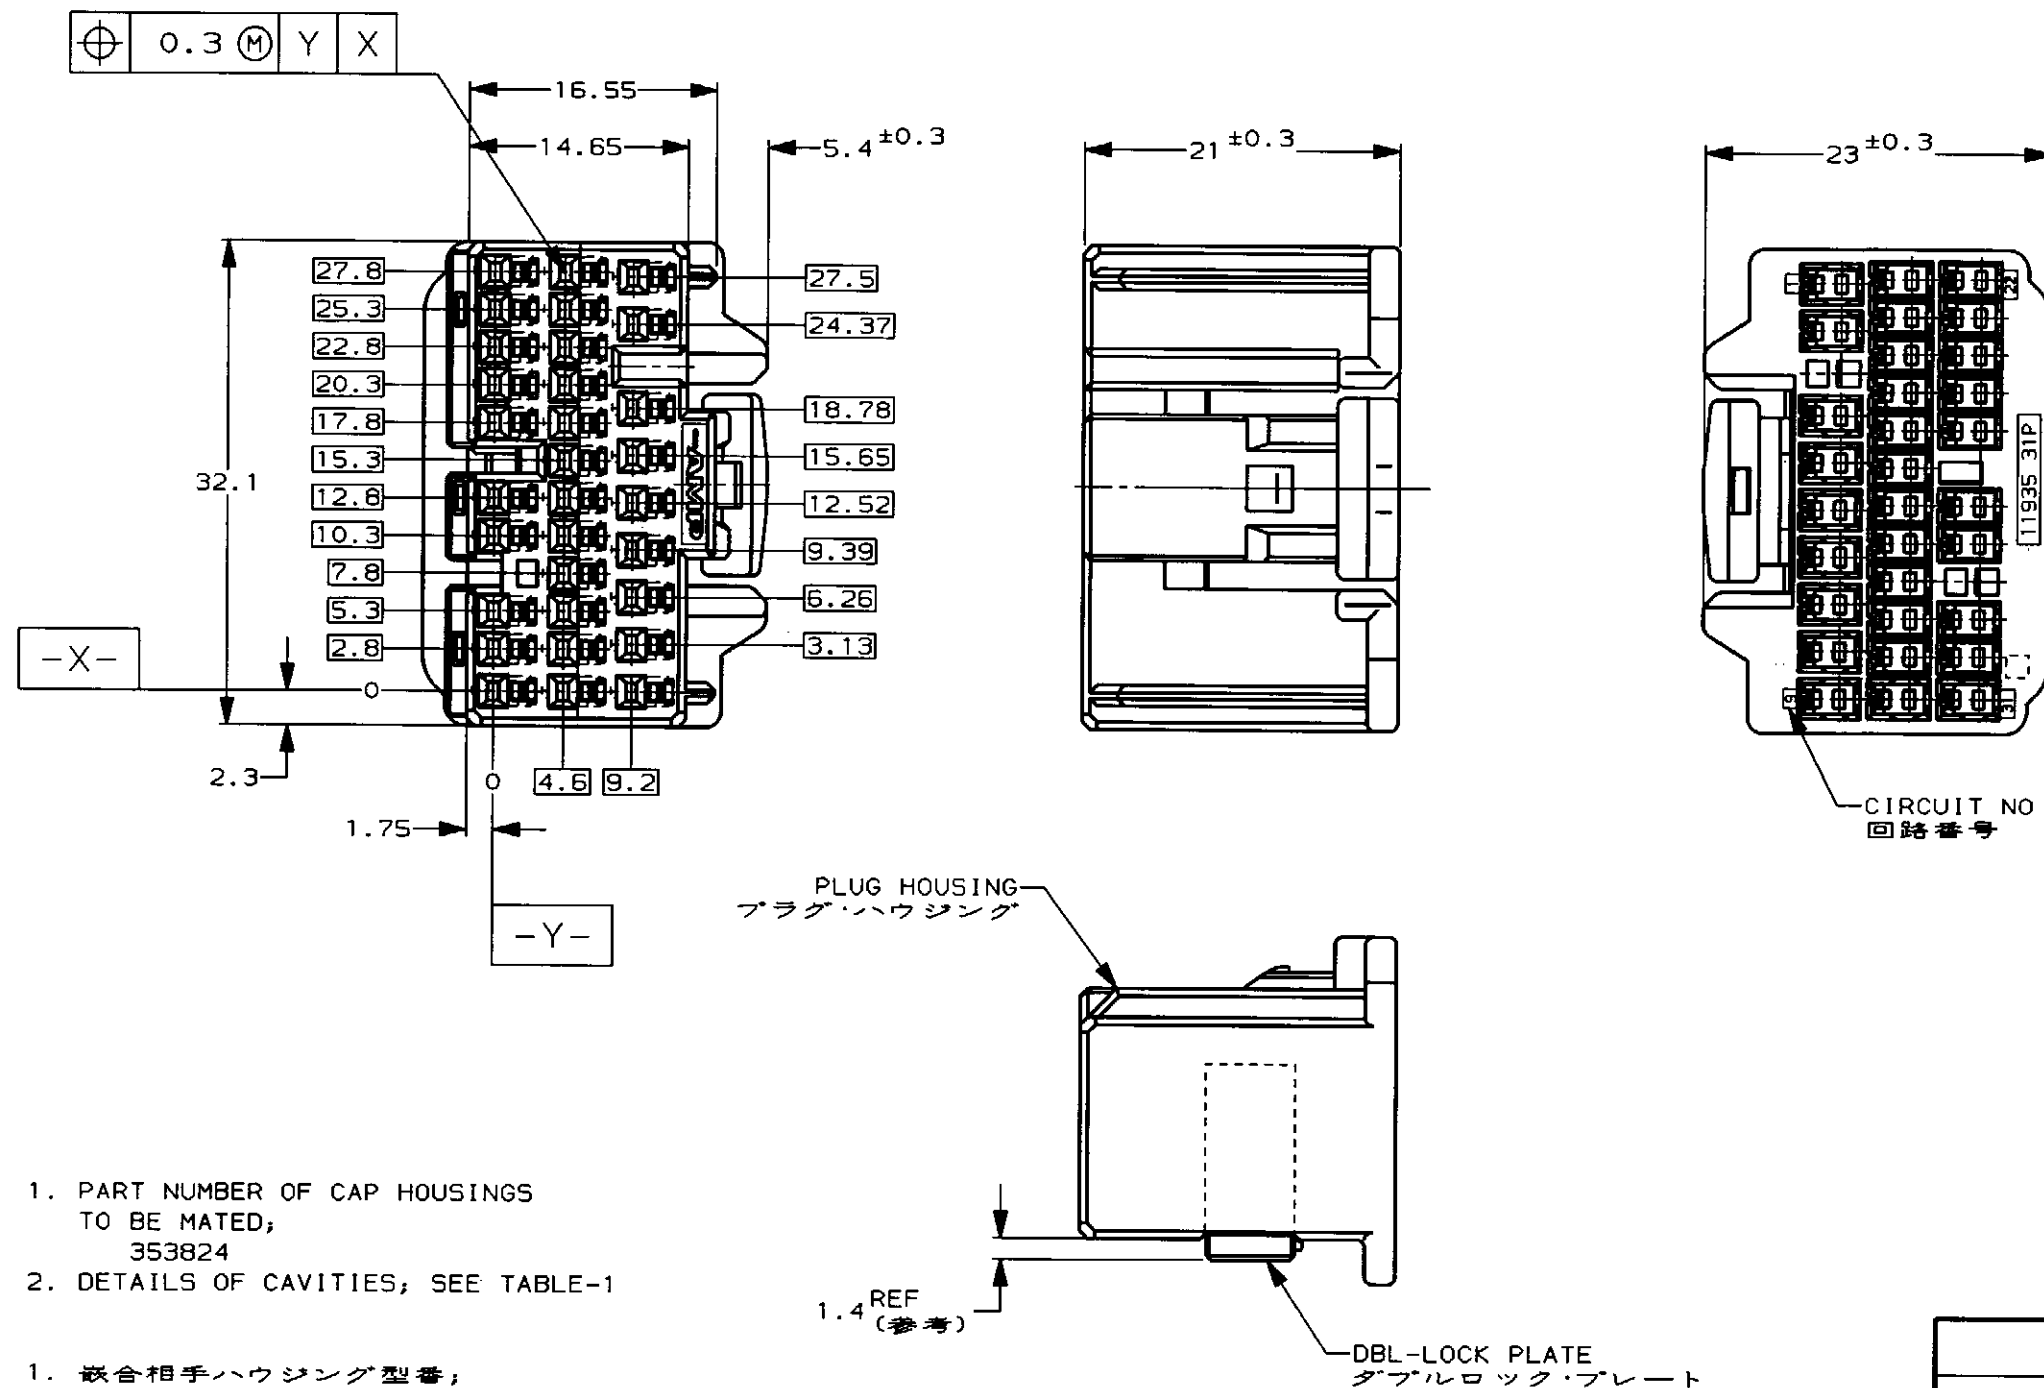

LOC		DIST		REVISIONS				
P	LTR	DESCRIPTION	ECN	DATE	DWN	APVD		
J	-	0	DRAWN	FJ00-0606-97	16APR97	HY	NS	

- PART NUMBER OF CAP HOUSINGS TO BE MATED, 353824
- DETAILS OF CAVITIES; SEE TABLE-1

- 嵌合相手ハウジング型番; 353824
- キャビティ構成は、TABLE-1 参照

TABLE-1

CAVITY キャビティ	POS. 極数	CIRCUIT NO 回路番号	APPLIED CONTACT P/N 適用端子型番	APPLICABLE WIRE RANGE 適用電線
	20	10~20	316836, 316837	AV55/CAVS 0.3~0.5mm ² CAVUS 0.3~0.5mm ²
		22~30		
	11	1~9	316836, 316837	AV5 0.5mm ² AV55/CAVS 0.85~1.25mm ² CAVUS 1.25mm ²
		21		
		31		
			316838	

THIS DRAWING IS A CONTROLLED DOCUMENT FOR AMP INCORPORATED. IT IS SUBJECT TO CHANGE AND THE CONTROLLING ENGINEERING ORGANIZATION SHOULD BE CONTACTED FOR THE LATEST REVISION.

DIMENSIONS 単位: 概 mm	TOLERANCES UNLESS OTHERWISE SPECIFIED 一般公差 10% ±0.2 30% ±0.25 100% ±0.3 ANGLE: ±3°
MATERIAL 材料	COLOR 色
PBT	SEE TABLE 表参照