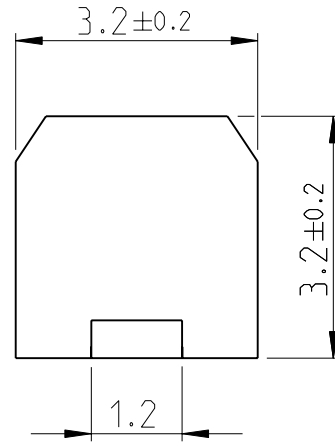

LOC	DIST	REVISIONS			
P	LTR	DESCRIPTION	DATE	DWN	APVD
E	B	BB1	REVISED PER ECO-11-005150	29MAR2011	RK HMR

1. FOR FURTHER INFORMATION SEE DATA SHEET FOR 3613C SERIES-MOULDED CHIP INDUCTOR 18:12
2. FROM SEPTEMBER 2010 MARKING CHANGED TO LASER CARVED BLACK FROM WHITE INK TO IMPROVE EFFICIENCY AND PRODUCTION TIME.

RoHS Compliant

2008
 RELEASED FOR PUBLICATION
 ALL RIGHTS RESERVED.
 BY -
 COPYRIGHT 2008
 THIS DRAWING IS UNPUBLISHED.

DIMENSIONS: mm TOLERANCES UNLESS OTHERWISE SPECIFIED: 0 PLC ±0.2 1 PLC ±0.1 2 PLC ± 3 PLC ± 4 PLC ± ANGLES ±5°	DWN SUBHASH.M 13-NOV-08	MATERIAL -	FINISH -
	CHK PRAKASH.S 13-NOV-08	TE Connectivity	
APVD STEPHEN.P 13-NOV-08	NAME MOULDED CHIP INDUCTOR 18:12 SERIES 3613C		
PRODUCT SPEC -	SIZE A 4	CAGE CODE 00779	DRAWING NO C-1624094
APPLICATION SPEC -	RESTRICTED TO -		SCALE 10:1
WEIGHT -	CUSTOMER DRAWING		SHEET 1 OF 1
			REV BB1