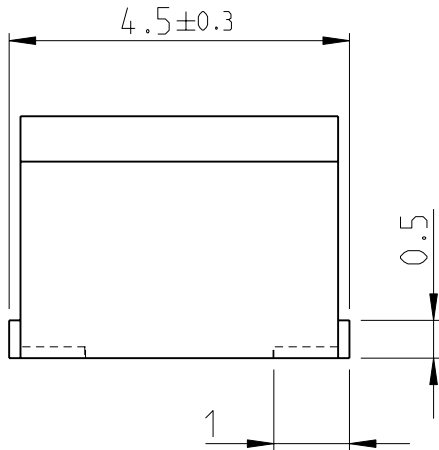

LOC	DIST	REVISIONS			
P	LTR	DESCRIPTION	DATE	DWN	APVD
E	B	BB1	REVISED PER ECO-11-005150	29MAR2011	RK HMR

1. FOR FURTHER INFORMATION SEE DATA SHEET FOR 3613C SERIES-MOULDED CHIP INDUCTOR 18:12
2. FROM SEPTEMBER 2010 MARKING CHANGED TO LASER CARVED BLACK FROM WHITE INK TO IMPROVE EFFICIENCY AND PRODUCTION TIME.

RoHS Compliant

2008
 RELEASED FOR PUBLICATION
 ALL RIGHTS RESERVED.
 BY -
 COPYRIGHT 2008
 THIS DRAWING IS UNPUBLISHED.

DIMENSIONS: mm TOLERANCES UNLESS OTHERWISE SPECIFIED: 0 PLC ±0.2 1 PLC ±0.1 2 PLC ± 3 PLC ± 4 PLC ± ANGLES ±5°	DWN SUBHASH.M 13-NOV-08	MATERIAL -	FINISH -
	CHK PRAKASH.S 13-NOV-08	TE Connectivity	
APVD STEPHEN.P 13-NOV-08	NAME MOULDED CHIP INDUCTOR 18:12 SERIES 3613C		
PRODUCT SPEC -	SIZE A 4	CAGE CODE 00779	DRAWING NO C-1624094
APPLICATION SPEC -	RESTRICTED TO -		SCALE 10:1
WEIGHT -	CUSTOMER DRAWING		SHEET 1 OF 1
			REV BB1