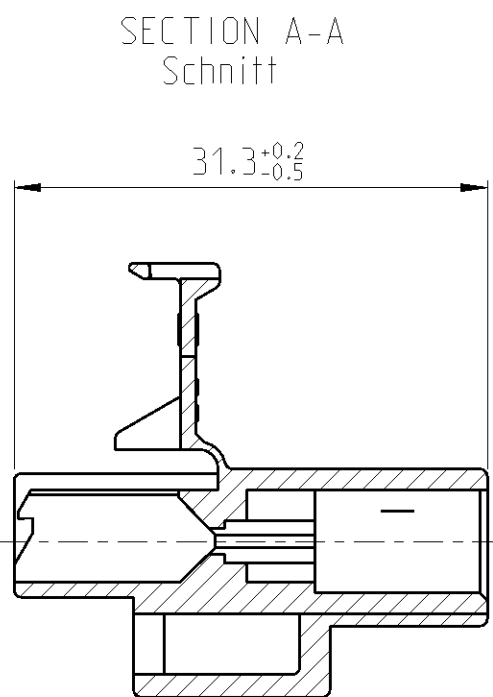

LOC	DIST	REVISIONS			
P	LTR	DESCRIPTION	DATE	DWN	APVD
	E1	TE Logo changed; Note 6 added	30JAN2013	Ho.	Schin.

- 1 MATERIAL AND COLORS ARE FREE OF CADMIUM
Material und Farbbatch muss cadmiumfrei sein
- 2 CHARACTER HEIGHT 2
Schrifthoehe 2
- 3 CHARACTER HEIGHT 1
Schrifthoehe 2
- 4 FITTING WITH 365058
Passend zu 365058
- 5 PARTS MUST BE AIR TIGHT PACKAGED,
MOISTURE CONTENT MUST BE 2.5±1%
Teile muessen luftdicht verpackt sein,
die Feuchte muss 2.5±1% betragen
- 6 LOGO ACC. TO TE SPEC TEC-202-36;
0.15 RAISED
Firmenlogo entsprechend TE Spec TEC-202-36;
0.15 erhaben

THIS DRAWING IS A CONTROLLED DOCUMENT.		DWN R. ULLRICH 12APR1985	TE TE Connectivity	
DIMENSIONS: mm		CHK J.PASCUAL 15JUN1993		
TOLERANCES UNLESS OTHERWISE SPECIFIED:		APVD L. BATTLO 15JUN1993	NAME 2 POS. TAB-HOUSING	
0 PLC	±	PRODUCT SPEC	-	
1 PLC	±	APPLICATION SPEC	-	
2 PLC	±	WEIGHT	-	
3 PLC	±	Customer Drawing	SIZE A3	CAGE CODE 00779
4 PLC	±	FINISH -	DRAWING NO. C=365057	RESTRICTED TO -
ANGLES	±°		SCALE 2:1	SHEET 1 OF 1
			REV E1	