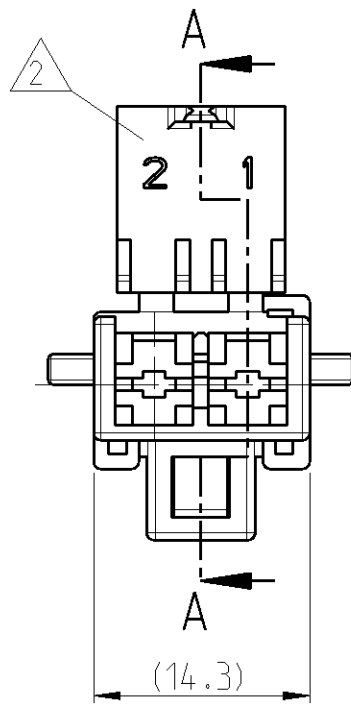

LOC	DIST	REVISIONS			
P	LTR	DESCRIPTION	DATE	DWN	APVD
	E1	TE Logo changed; Note 6 added	30JAN2013	Ho.	Schin.

- 1 MATERIAL AND COLORS ARE FREE OF CADMIUM
Material und Farbbatch muss cadmiumfrei sein
- 2 CHARACTER HEIGHT 2
Schrifthoehe 2
- 3 CHARACTER HEIGHT 1
Schrifthoehe 2
- 4 FITTING WITH 365058
Passend zu 365058
- 5 PARTS MUST BE AIR TIGHT PACKAGED,
MOISTURE CONTENT MUST BE 2.5±1%
Teile muessen luftdicht verpackt sein,
die Feuchte muss 2.5±1% betragen
- 6 LOGO ACC. TO TE SPEC TEC-202-36;
0.15 RAISED
Firmenlogo entsprechend TE Spec TEC-202-36;
0.15 erhaben

CODING 1
Kodierung

CODING 2
Kodierung

CODING 3
Kodierung

CODING 4
Kodierung

HOUSING WITH CLOSED FLAP
Gehäuse mit geschlossener Kappe

CODE NO.	PART NUMBER	MATERIAL	COLOUR
CODE 4	365057-4	PA 6.6	YELLOW
CODE 3	365057-3	PA 6.6	BLACK
CODE 2	365057-2	PA 6.6	GREY
CODE 1	365057-1	PA 6.6	NATUR

THIS DRAWING IS A CONTROLLED DOCUMENT.		DWN R. ULLRICH 12APR1985	TE TE Connectivity	
DIMENSIONS: mm		CHK J.PASCUAL 15JUN1993		
TOLERANCES UNLESS OTHERWISE SPECIFIED:		APVD L. BATTLO 15JUN1993	NAME 2 POS. TAB-HOUSING	
0 PLC	±	PRODUCT SPEC	-	
1 PLC	±	APPLICATION SPEC	-	
2 PLC	±	WEIGHT	-	
3 PLC	±	Customer Drawing	SIZE A3	CAGE CODE 00779
4 PLC	±	FINISH -	DRAWING NO. C=365057	RESTRICTED TO -
ANGLES	±°		SCALE 2:1	SHEET 1 OF 1
			REV E1	