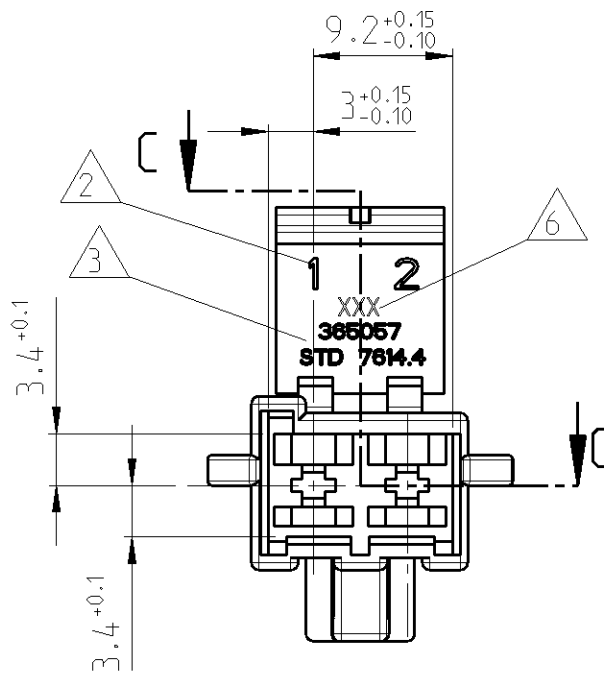

LOC	DIST	REVISIONS			
P	LTR	DESCRIPTION	DATE	DWN	APVD
	E1	TE Logo changed; Note 6 added	30JAN2013	Ho.	Schin.

- 1 MATERIAL AND COLORS ARE FREE OF CADMIUM
Material und Farbbatch muss cadmiumfrei sein
- 2 CHARACTER HEIGHT 2
Schrifthoehe 2
- 3 CHARACTER HEIGHT 1
Schrifthoehe 2
- 4 FITTING WITH 365058
Passend zu 365058
- 5 PARTS MUST BE AIR TIGHT PACKAGED,
MOISTURE CONTENT MUST BE 2.5±1%
Teile muessen luftdicht verpackt sein,
die Feuchte muss 2.5±1% betragen
- 6 LOGO ACC. TO TE SPEC TEC-202-36;
0.15 RAISED
Firmenlogo entsprechend TE Spec TEC-202-36;
0.15 erhaben

CODING 1
Kodierung

CODING 2
Kodierung

CODING 3
Kodierung

CODING 4
Kodierung

HOUSING WITH CLOSED FLAP
Gehäuse mit geschlossener Kappe

CODE NO.	PART NUMBER	MATERIAL	COLOUR
CODE 4	365057-4	PA 6.6	YELLOW
CODE 3	365057-3	PA 6.6	BLACK
CODE 2	365057-2	PA 6.6	GREY
CODE 1	365057-1	PA 6.6	NATUR

THIS DRAWING IS A CONTROLLED DOCUMENT.		DWN R. ULLRICH 12APR1985	TE TE Connectivity	
DIMENSIONS: mm		CHK J.PASCUAL 15JUN1993		
TOLERANCES UNLESS OTHERWISE SPECIFIED:		APVD L. BATTLO 15JUN1993	NAME 2 POS. TAB-HOUSING	
0 PLC	±	PRODUCT SPEC	-	
1 PLC	±	APPLICATION SPEC	-	
2 PLC	±	WEIGHT	-	
3 PLC	±	Customer Drawing	SIZE A3	CAGE CODE 00779
4 PLC	±	FINISH -	DRAWING NO. C=365057	RESTRICTED TO -
ANGLES	±°		SCALE 2:1	SHEET 1 OF 1
			REV E1	