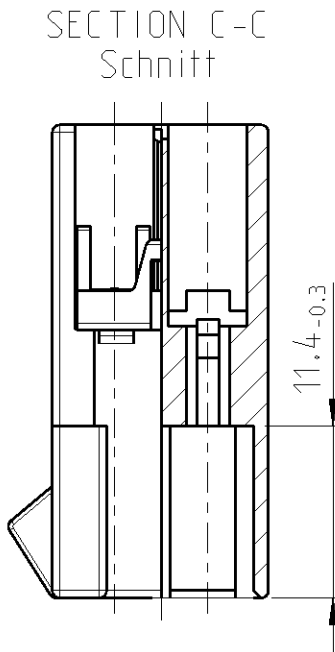

LOC	DIST	REVISIONS			
P	LTR	DESCRIPTION	DATE	DWN	APVD
	E1	TE Logo changed; Note 6 added	30JAN2013	Ho.	Schin.

- 1 MATERIAL AND COLORS ARE FREE OF CADMIUM
Material und Farbbatch muss cadmiumfrei sein
- 2 CHARACTER HEIGHT 2
Schrifthoehe 2
- 3 CHARACTER HEIGHT 1
Schrifthoehe 2
- 4 FITTING WITH 365058
Passend zu 365058
- 5 PARTS MUST BE AIR TIGHT PACKAGED,
MOISTURE CONTENT MUST BE 2.5±1%
Teile muessen luftdicht verpackt sein,
die Feuchte muss 2.5±1% betragen
- 6 LOGO ACC. TO TE SPEC TEC-202-36;
0.15 RAISED
Firmenlogo entsprechend TE Spec TEC-202-36;
0.15 erhaben

CODING 1
Kodierung

CODING 2
Kodierung

CODING 3
Kodierung

CODING 4
Kodierung

HOUSING WITH CLOSED FLAP
Gehäuse mit geschlossener Kappe

CODE NO.	PART NUMBER	MATERIAL	COLOUR
CODE 4	365057-4	PA 6.6	YELLOW
CODE 3	365057-3	PA 6.6	BLACK
CODE 2	365057-2	PA 6.6	GREY
CODE 1	365057-1	PA 6.6	NATUR

THIS DRAWING IS A CONTROLLED DOCUMENT.		DWN R. ULLRICH 12APR1985	TE TE Connectivity	
DIMENSIONS: mm		CHK J.PASCUAL 15JUN1993		
TOLERANCES UNLESS OTHERWISE SPECIFIED:		APVD L. BATTLO 15JUN1993	NAME 2 POS. TAB-HOUSING	
0 PLC	±	PRODUCT SPEC	-	
1 PLC	±	APPLICATION SPEC	-	
2 PLC	±	WEIGHT	-	
3 PLC	±	Customer Drawing	SIZE A3	CAGE CODE 00779
4 PLC	±	FINISH -	DRAWING NO. C=365057	RESTRICTED TO -
ANGLES	±°		SCALE 2:1	SHEET 1 OF 1
			REV E1	