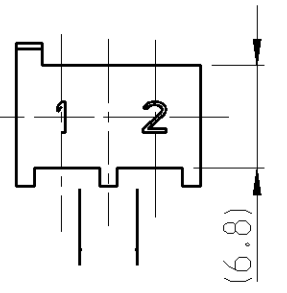

LOC	DIST	REVISIONS			
P	LTR	DESCRIPTION	DATE	DWN	APVD
	E1	TE Logo changed; Note 6 added	30JAN2013	Ho.	Schin.

- 1 MATERIAL AND COLORS ARE FREE OF CADMIUM
Material und Farbbatch muss cadmiumfrei sein
- 2 CHARACTER HEIGHT 2
Schrifthoehe 2
- 3 CHARACTER HEIGHT 1
Schrifthoehe 2
- 4 FITTING WITH 365058
Passend zu 365058
- 5 PARTS MUST BE AIR TIGHT PACKAGED,
MOISTURE CONTENT MUST BE 2.5±1%
Teile muessen luftdicht verpackt sein,
die Feuchte muss 2.5±1% betragen
- 6 LOGO ACC. TO TE SPEC TEC-202-36;
0.15 RAISED
Firmenlogo entsprechend TE Spec TEC-202-36;
0.15 erhaben

CODING 1
Kodierung

CODING 2
Kodierung

CODING 3
Kodierung

CODING 4
Kodierung

HOUSING WITH CLOSED FLAP
Gehäuse mit geschlossener Kappe

CODE NO.	PART NUMBER	MATERIAL	COLOUR
CODE 4	365057-4	PA 6.6	YELLOW
CODE 3	365057-3	PA 6.6	BLACK
CODE 2	365057-2	PA 6.6	GREY
CODE 1	365057-1	PA 6.6	NATUR

THIS DRAWING IS A CONTROLLED DOCUMENT.		DWN R. ULLRICH 12APR1985	TE TE Connectivity	
DIMENSIONS: mm		CHK J.PASCUAL 15JUN1993		
TOLERANCES UNLESS OTHERWISE SPECIFIED:		APVD L. BATTLO 15JUN1993	NAME 2 POS. TAB-HOUSING	
0 PLC	±	PRODUCT SPEC	-	
1 PLC	±	APPLICATION SPEC	-	
2 PLC	±	WEIGHT	-	
3 PLC	±	Customer Drawing	SIZE A3	CAGE CODE 00779
4 PLC	±	FINISH -	DRAWING NO. C=365057	RESTRICTED TO -
ANGLES	±°		SCALE 2:1	SHEET 1 OF 1
			REV E1	