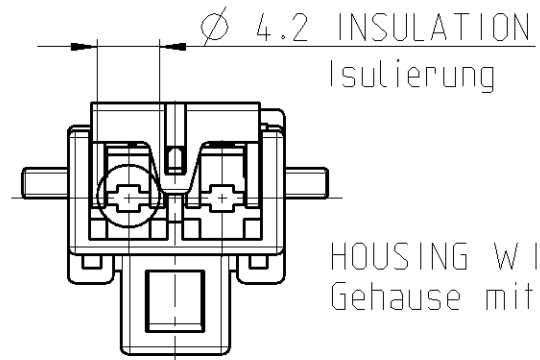

LOC	DIST	REVISIONS			
P	LTR	DESCRIPTION	DATE	DWN	APVD
	E1	TE Logo changed; Note 6 added	30JAN2013	Ho.	Schin.

- 1 MATERIAL AND COLORS ARE FREE OF CADMIUM
Material und Farbbatch muss cadmiumfrei sein
- 2 CHARACTER HEIGHT 2
Schrifthoehe 2
- 3 CHARACTER HEIGHT 1
Schrifthoehe 2
- 4 FITTING WITH 365058
Passend zu 365058
- 5 PARTS MUST BE AIR TIGHT PACKAGED,
MOISTURE CONTENT MUST BE 2.5±1%
Teile muessen luftdicht verpackt sein,
die Feuchte muss 2.5±1% betragen
- 6 LOGO ACC. TO TE SPEC TEC-202-36;
0.15 RAISED
Firmenlogo entsprechend TE Spec TEC-202-36;
0.15 erhaben

CODING 1
Kodierung

CODING 2
Kodierung

CODING 3
Kodierung

CODING 4
Kodierung

HOUSING WITH CLOSED FLAP
Gehäuse mit geschlossener Kappe

CODE NO.	PART NUMBER	MATERIAL	COLOUR
CODE 4	365057-4	PA 6.6	YELLOW
CODE 3	365057-3	PA 6.6	BLACK
CODE 2	365057-2	PA 6.6	GREY
CODE 1	365057-1	PA 6.6	NATUR

THIS DRAWING IS A CONTROLLED DOCUMENT.		DWN R. ULLRICH 12APR1985	TE TE Connectivity	
DIMENSIONS: mm		CHK J.PASCUAL 15JUN1993		
TOLERANCES UNLESS OTHERWISE SPECIFIED:		APVD L. BATTLO 15JUN1993	NAME 2 POS. TAB-HOUSING	
0 PLC	±	PRODUCT SPEC	-	
1 PLC	±	APPLICATION SPEC	-	
2 PLC	±	WEIGHT	-	
3 PLC	±	Customer Drawing	SIZE A3	CAGE CODE 00779
4 PLC	±	FINISH -	DRAWING NO. C=365057	RESTRICTED TO -
ANGLES	±°		SCALE 2:1	SHEET 1 OF 1
			REV E1	