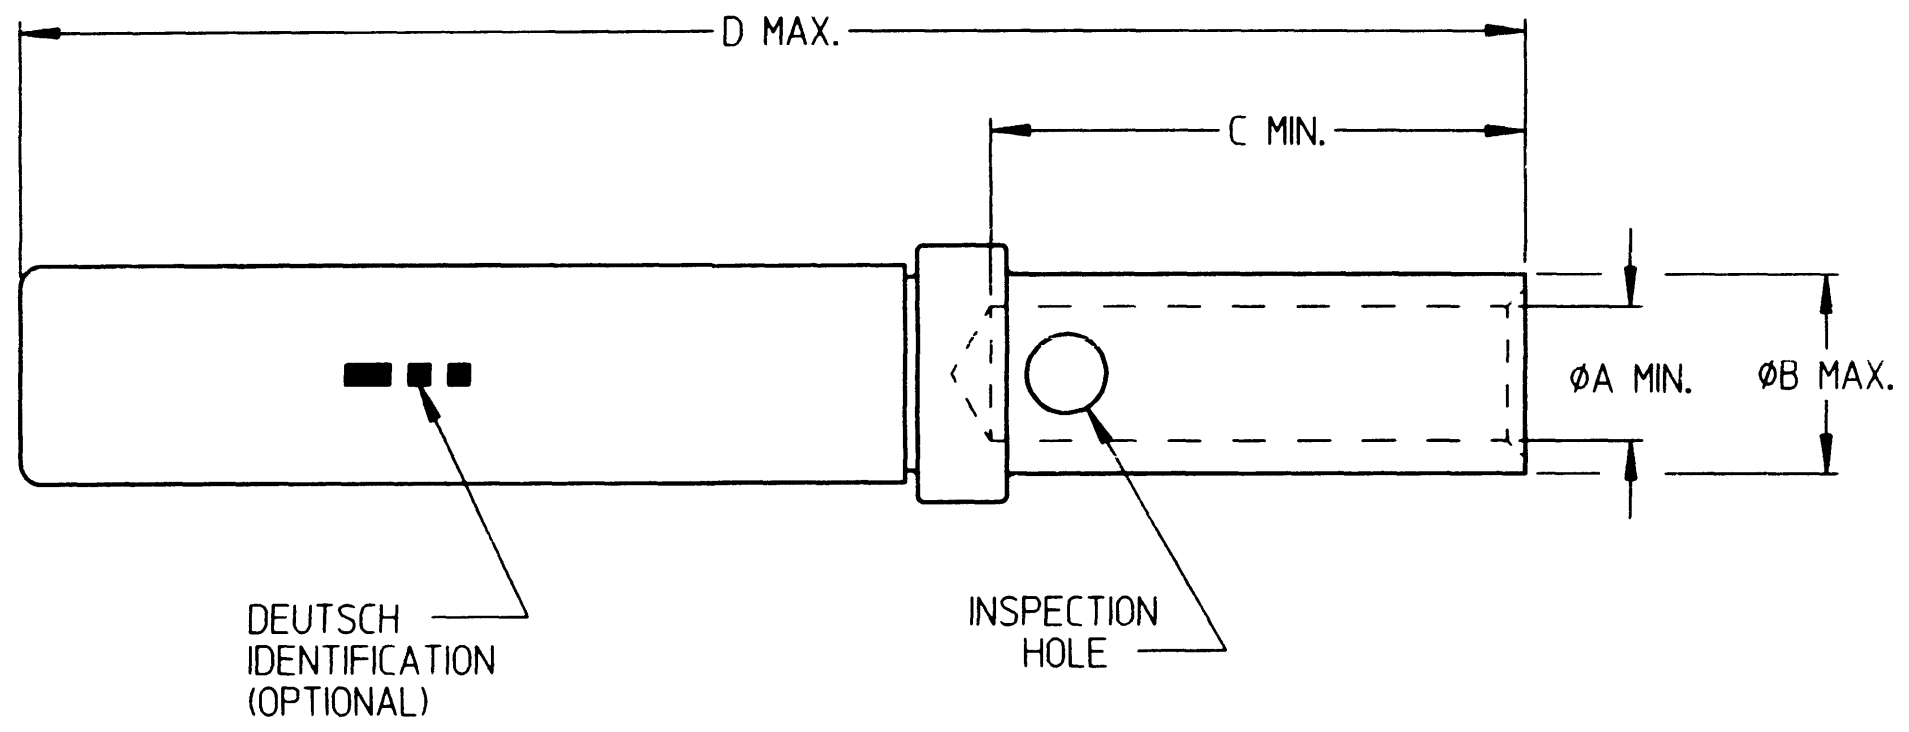

N/C	3662-204-**90	REVISIONS			
		REV	DESCRIPTION	DATE	APPROVED
N/C			NEW RELEASE PER E.O. C1603	4/21/94	<i>[Signature]</i>

PART NUMBER **	TYPE	SIZE	ACCEPTABLE WIRE GAGE	RECOMMENDED STRIP LENGTH	ØA MIN.	ØB MAX.	C MIN.	D MAX.
3662-204-2090	SKT	20	20-24	.156 TO .219	.048	.078	.157	.656
3662-204-1690	SKT	16	16-20	.250 TO .313	.066	.103	.250	.759
3662-204-1290	SKT	12	12-14	.250 TO .313	.098	.151	.250	.759

4. CRIMP TOOL: M22520/1-01.  
POSITIONER: M22520/1-02.
3. MATERIAL: BODY - COPPER ALLOY PER MIL-C-39029.  
SLEEVE - STAINLESS STEEL.
2. FINISH: BODY - DEUTSCHCOAT V.  
SLEEVE - PASSIVATED.
1. DIMENSIONS ARE IN INCHES UNLESS OTHERWISE SPECIFIED.

NOTE:

SIGNATURE & DATE	
DR	R. GROSS 3-14-94
CHK	<i>[Signature]</i> 4/21/94
PE	R. Gross 3-14-94
APPD	
SCALE	NONE WT —

**CONTACT, SOCKET**

MIL-C-39029/5 TYPE  
WITH DEUTSCHCOAT V  
LESS COLOR BANDS

ENVELOPE