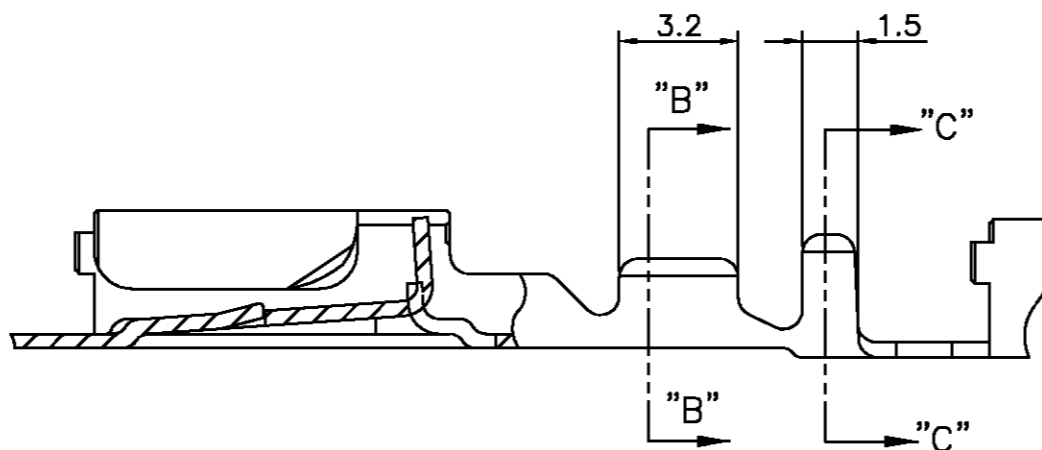

SECTION "A-A"