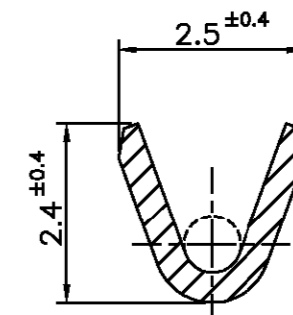

THIS DRAWING IS UNPUBLISHED.

RELEASED FOR PUBLICATION

,1997 .

© COPYRIGHT 1997

BY AMP KOREA.

ALL RIGHTS RESERVED.

LOC DS

DIST

REVISIONS

P	LTR	DESCRIPTION	DATE	DWN	APVD
	0	RELEASED (ME96-259)	AUG.14'96	YM	HG
	A	REVISED (RD96-306)	SEP.23'96	YM	CS
	A1	REVISED (FC00-0087-00)	JUN.29.'00	HS	CS

SECTION "B-B"
SCALE=10/1