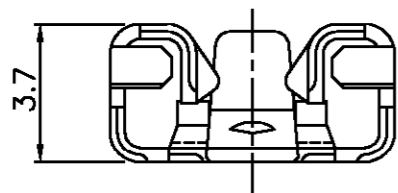

SECTION "A-A"