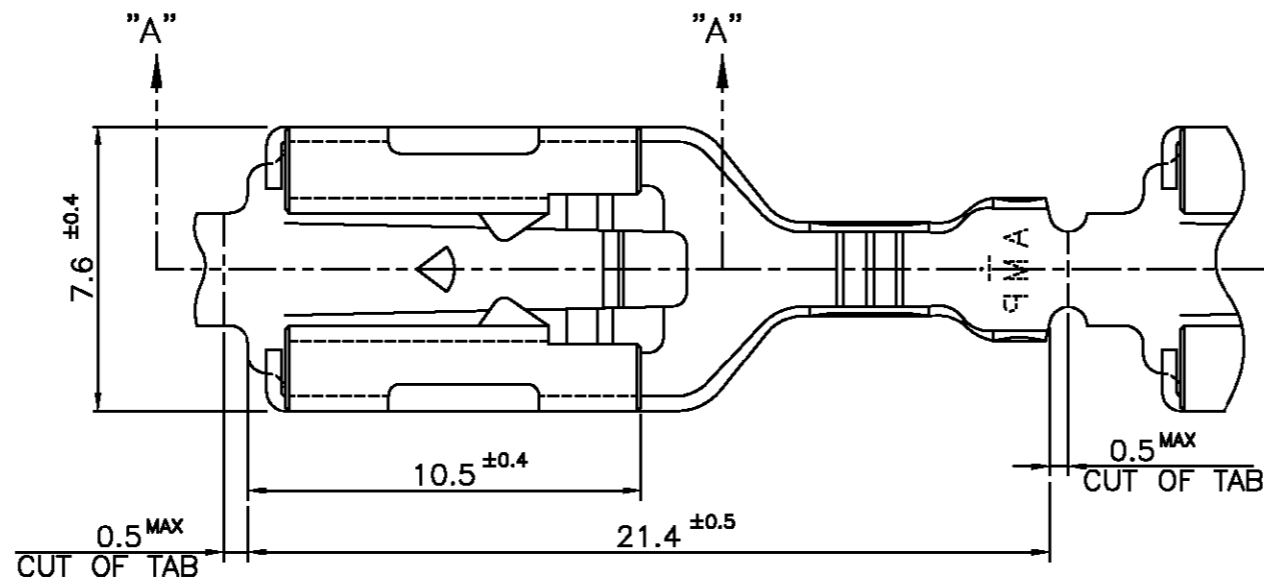

THIS DRAWING IS UNPUBLISHED.

RELEASED FOR PUBLICATION

,1997 .

© COPYRIGHT 1997

BY AMP KOREA.

ALL RIGHTS RESERVED.

LOC DS

DIST

REVISIONS

P	LTR	DESCRIPTION	DATE	DWN	APVD
	0	RELEASED (ME96-259)	AUG.14'96	YM	HG
	A	REVISED (RD96-306)	SEP.23'96	YM	CS
	A1	REVISED (FC00-0087-00)	JUN.29.'00	HS	CS