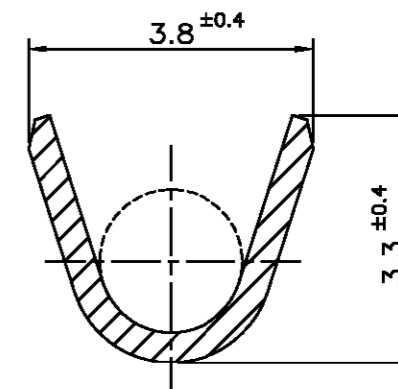

REVISIONS

P	LTR	DESCRIPTION	DATE	DWN	APVD
	0	RELEASED (ME96-259)	AUG.14'96	YM	HG
	A	REVISED (RD96-306)	SEP.23'96	YM	CS
	A1	REVISED (FC00-0087-00)	JUN.29.'00	HS	CS

SECTION "B-B"  
SCALE=10/1

SECTION "A-A"

SECTION "C-C"  
SCALE=10/1

MATING GAGE TAB.

1.5 ~ 2.4 mm	0.30 ~ 0.56 mm <sup>2</sup>	368037-2
INSULATION DIA.	WIRE RANGE(mm <sup>2</sup> )	PART NUMBER

THIS DRAWING IS CONTROLLED DOCUMENT FOR AMP KOREA. IT IS SUBJECT TO CHANGE AND THE CONTROLLING ENGINEERING ORGANIZATION SHOULD BE CONTACTED FOR THE LATEST REVISION.		DWNHS BAE	<b>AMP</b> AMP KOREA. kyungsan, korea		
DIMENSIONS: MM		CHKJK SONG			
TOLERANCES UNLESS OTHERWISE SPECIFIED: 0 <XX<10 ± 0.2 10 <XX<30 ± 0.25 30 <XX<100 ± 0.3 ANGLES ± 3°		APVD CS LEE	NAME "250" SERIES AUTOMOTIVE POSITIVE LOCK RECEPTACLE.		
MATERIAL ZKLF-5 #6		PRODUCT SPEC			
FINISH PRE-TIN		APPLICATION SPEC	SIZE A3	CAGE CODE 00779	DRAWING NO C= 368037
		WEIGHT	SCALE 5/1	SHEET 1 OF 1	REV A1