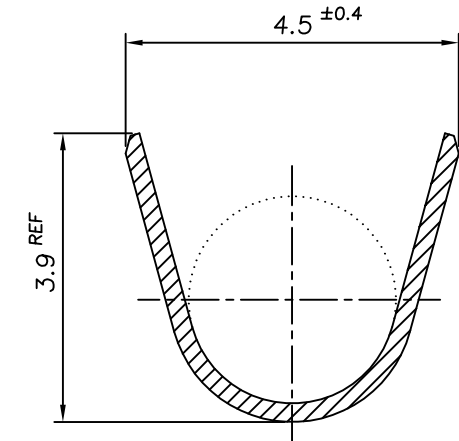

THIS DRAWING IS UNPUBLISHED. RELEASED FOR PUBLICATION
© COPYRIGHT BY TYCO ELECTRONICS CORPORATION, ALL RIGHTS RESERVED.

LOC	DIST	REVISIONS					
		P	LTR	DESCRIPTION	DATE	DWN	APVD
-	-		D1	REVISED (ECR-13-003728)	28.FEB.'13	KT	HG

SECTION "C-C"
Scale 10/1

SECTION "D-D"
Scale 10/1