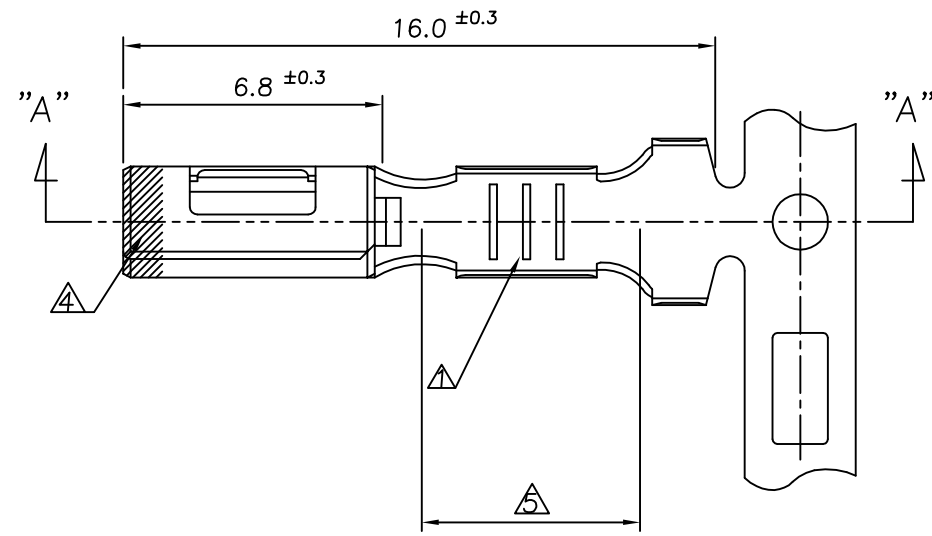

THIS DRAWING IS UNPUBLISHED. RELEASED FOR PUBLICATION
© COPYRIGHT BY TYCO ELECTRONICS CORPORATION, ALL RIGHTS RESERVED.

LOC	DIST	REVISIONS					
		P	LTR	DESCRIPTION	DATE	DWN	APVD
-	-		D1	REVISED (ECR-13-003728)	28.FEB.'13	KT	HG

SECTION "C-C"
Scale 10/1

SECTION "D-D"
Scale 10/1