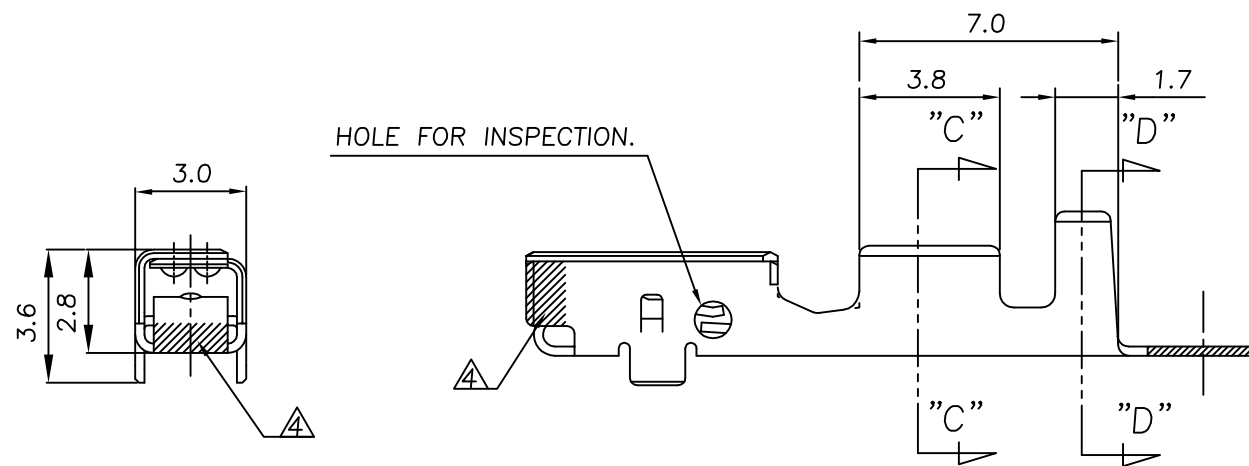

NOTE

- ▲ THREE SERRATIONS CENTERED IN WIRE BARREL.
2. APPLICABLE WIRE RANGE; AVSS 2.0SQMM
- ▲ GOLD PLATING AREA (CONTACT SIDE ONLY)
- ▲ GOLD PLATING FOR DISCERNMENT
- ▲ TIN PLATING AREA