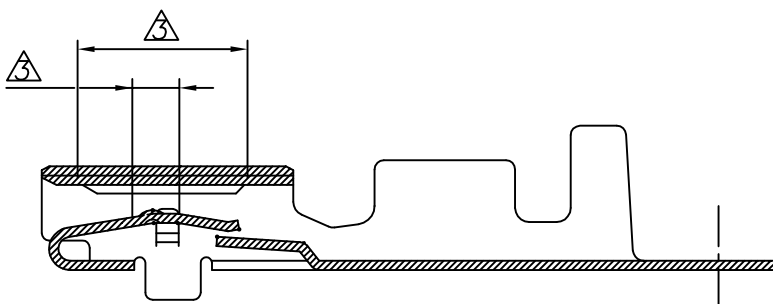

SECTION "A-A"

FINISH	MATERIAL	PART NUMBER
▲▲▲ SELECTIVE-GOLD	CuNiSi, 0.25 Thk	1-368083-1
PRE-TINNED	CuNiSi, 0.25 Thk	368083-1

DIMENSIONS: MM	TOLERANCES UNLESS OTHERWISE SPECIFIED: 0 <XX<10 ± 0.2 10 ≤ XX <30 ± 0.25 ANGLES ± 3°	DWN KT JUNG CHK KT LIM APVD HG CHD PRODUCT SPEC 108-61021 APPLICATION SPEC 114-61004	TE Connectivity NAME 090 II MLC RECEP.		RESTRICTED TO
MATERIAL SEE TABLE	FINISH SEE TABLE	WEIGHT	SIZE A3	CAGE CODE 00779	DRAWING NO C-368083
CUSTOMER DRAWING			SCALE 5/1	SHEET 1 OF 1	REV D1