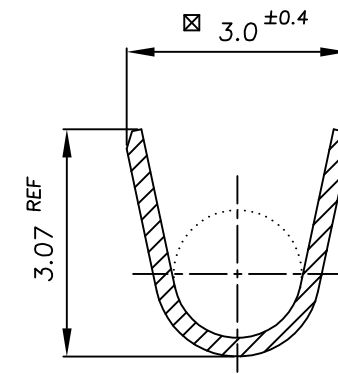

THIS DRAWING IS UNPUBLISHED. RELEASED FOR PUBLICATION
© COPYRIGHT BY TYCO ELECTRONICS CORPORATION, ALL RIGHTS RESERVED.

LOC	DIST	REVISIONS					
		P	LTR	DESCRIPTION	DATE	DWN	APVD
-	-		D1	REVISED (ECR-13-003728)	28.FEB.'13	KT	HG

SECTION "C-C"
Scale 10/1

SECTION "D-D"
Scale 10/1