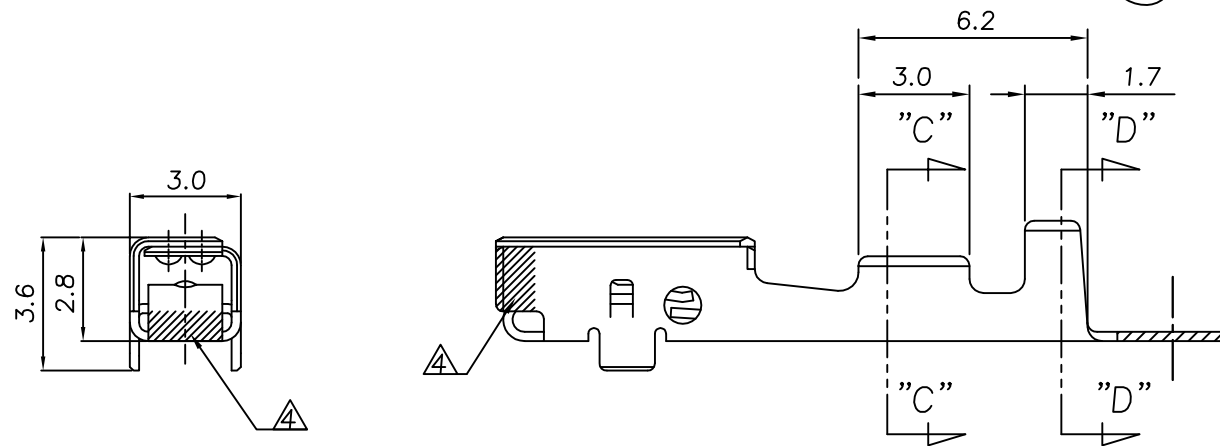

SECTION "A-A"

NOTE

- ▲ THREE SERRATIONS CENTERED IN WIRE BARREL.
2. APPLICABLE WIRE RANGE; CAVUS 0.3~AVSS 0.5 SQMM
- ▲ GOLD PLATING AREA (CONTACT SIDE ONLY)
- ▲ GOLD PLATING FOR DISCERNMENT
- ▲ TIN PLATING AREA

FINISH	MATERIAL	PART NUMBER
▲▲▲ SELECTIVE-GOLD	CuNiSi, 0.25 Thk	1-368085-1
PRE-TINNED	CuNiSi, 0.25 Thk	368085-1

DIMENSIONS: MM	TOLERANCES UNLESS OTHERWISE SPECIFIED: 0 <XX<10 ± 0.2 10 <XX<30 ± 0.25 ANGLES ± 3°	DWN KT JUNG CHK KT LIM APVD HG CHD PRODUCT SPEC 108-61021 APPLICATION SPEC 114-61004	TE Connectivity NAME 090 II MLC RECEP.		RESTRICTED TO
MATERIAL SEE TABLE	FINISH SEE TABLE	WEIGHT	SIZE A3	CAGE CODE 00779	DRAWING NO C-368085
CUSTOMER DRAWING			SCALE 5/1	SHEET 1 OF 1	REV C1