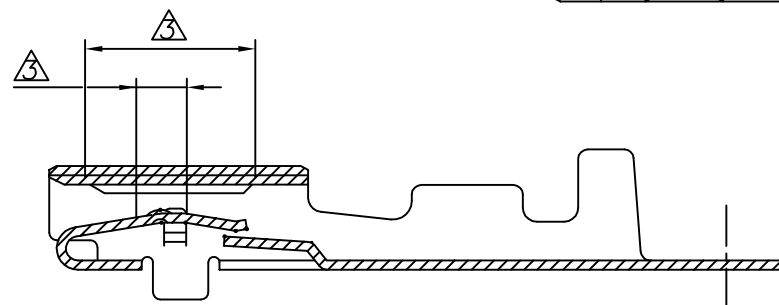

SECTION "A-A"

NOTE

- ▲ THREE SERRATIONS CENTERED IN WIRE BARREL.
2. APPLICABLE WIRE RANGE; CAVUS 0.3~AVSS 0.5 SQMM
- ▲ GOLD PLATING AREA (CONTACT SIDE ONLY)
- ▲ GOLD PLATING FOR DISCERNMENT
- ▲ TIN PLATING AREA

FINISH	MATERIAL	PART NUMBER
▲▲▲ SELECTIVE-GOLD	CuNiSi, 0.25 Thk	1-368085-1
PRE-TINNED	CuNiSi, 0.25 Thk	368085-1

DIMENSIONS: MM	TOLERANCES UNLESS OTHERWISE SPECIFIED: 0 <XX<10 ± 0.2 10 <XX<30 ± 0.25 ANGLES ± 3°	DWN KT JUNG CHK KT LIM APVD HG CHD PRODUCT SPEC 108-61021 APPLICATION SPEC 114-61004	TE Connectivity NAME 090 II MLC RECEP.		RESTRICTED TO
MATERIAL SEE TABLE	FINISH SEE TABLE	WEIGHT	SIZE A3	CAGE CODE 00779	DRAWING NO C-368085
CUSTOMER DRAWING			SCALE 5/1	SHEET 1 OF 1	REV C1