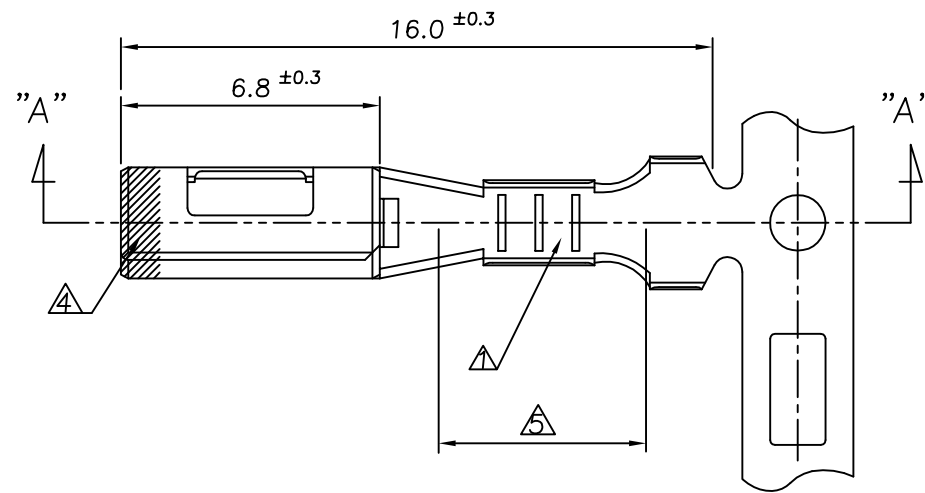

4

3

2

1

THIS DRAWING IS UNPUBLISHED. RELEASED FOR PUBLICATION
COPYRIGHT BY TYCO ELECTRONICS CORPORATION, ALL RIGHTS RESERVED.

LOC	DIST	REVISIONS			
P	LTR	DESCRIPTION	DATE	DWN	APVD
-	-				
	C1	REVISED (ECR-13-003728)	28.FEB.'13	KT	HG

SECTION "C-C"
Scale 10/1

SECTION "D-D"
Scale 10/1