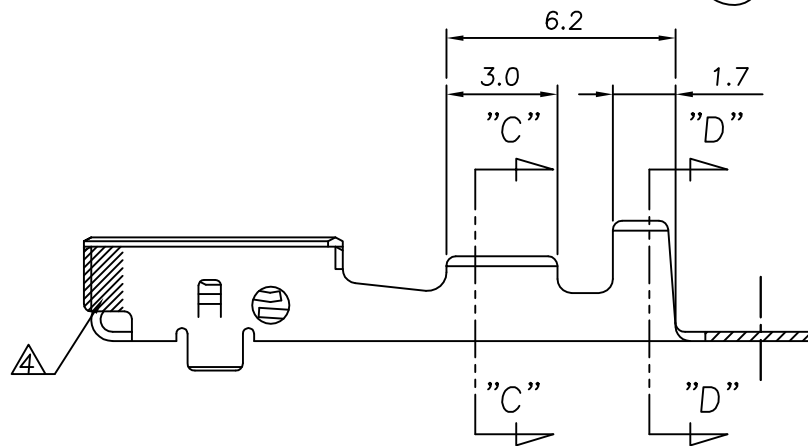

SECTION "A-A"

NOTE

- ▲ THREE SERRATIONS CENTERED IN WIRE BARREL.
2. APPLICABLE WIRE RANGE; CAVUS 0.3~AVSS 0.5 SQMM
- ▲ GOLD PLATING AREA (CONTACT SIDE ONLY)
- ▲ GOLD PLATING FOR DISCERNMENT
- ▲ TIN PLATING AREA

FINISH	MATERIAL	PART NUMBER
▲▲▲ SELECTIVE-GOLD	CuNiSi, 0.25 Thk	1-368085-1
PRE-TINNED	CuNiSi, 0.25 Thk	368085-1

DIMENSIONS: MM	TOLERANCES UNLESS OTHERWISE SPECIFIED: 0 <XX<10 ± 0.2 10 <XX<30 ± 0.25 ANGLES ± 3°	DWN KT JUNG CHK KT LIM APVD HG CHD PRODUCT SPEC 108-61021 APPLICATION SPEC 114-61004	TE Connectivity NAME 090 II MLC RECEP.		RESTRICTED TO
MATERIAL SEE TABLE	FINISH SEE TABLE	WEIGHT	SIZE A3	CAGE CODE 00779	DRAWING NO C-368085
CUSTOMER DRAWING			SCALE 5/1	SHEET 1 OF 1	REV C1