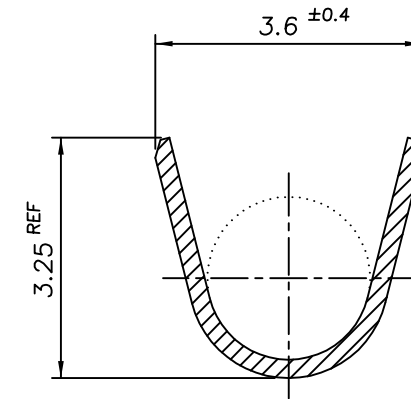

4

3

2

1

THIS DRAWING IS UNPUBLISHED. RELEASED FOR PUBLICATION
COPYRIGHT BY TYCO ELECTRONICS CORPORATION, ALL RIGHTS RESERVED.

LOC	DIST	REVISIONS			
P	LTR	DESCRIPTION	DATE	DWN	APVD
-	-				
	C1	REVISED (ECR-13-003728)	28.FEB.'13	KT	HG

SECTION "C-C"
Scale 10/1

SECTION "D-D"
Scale 10/1