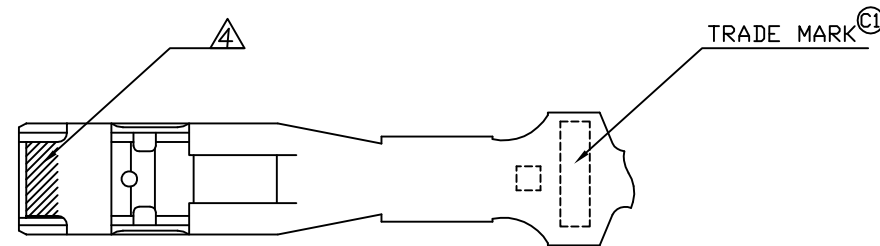

SECTION "A-A"

NOTE

- ▲ THREE SERRATIONS CENTERED IN WIRE BARREL.
2. APPLICABLE WIRE RANGE; CAVUS 0.3~AVSS 0.5 SQMM
- ▲ GOLD PLATING AREA (CONTACT SIDE ONLY)
- ▲ GOLD PLATING FOR DISCERNMENT
- ▲ TIN PLATING AREA

FINISH	MATERIAL	PART NUMBER
▲▲▲ SELECTIVE-GOLD	CuNiSi, 0.25 Thk	1-368085-1
PRE-TINNED	CuNiSi, 0.25 Thk	368085-1

DIMENSIONS: MM	TOLERANCES UNLESS OTHERWISE SPECIFIED: 0 <XX<10 ± 0.2 10 <XX<30 ± 0.25 ANGLES ± 3°	DWN KT JUNG CHK KT LIM APVD HG CHD PRODUCT SPEC 108-61021 APPLICATION SPEC 114-61004	TE Connectivity NAME 090 II MLC RECEP.		RESTRICTED TO
MATERIAL SEE TABLE	FINISH SEE TABLE	WEIGHT	SIZE A3	CAGE CODE 00779	DRAWING NO C-368085
CUSTOMER DRAWING			SCALE 5/1	SHEET 1 OF 1	REV C1