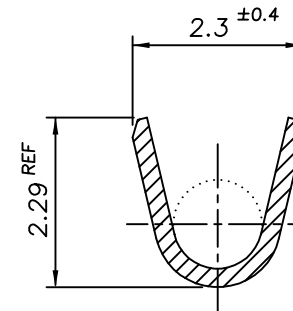

4

3

2

1

THIS DRAWING IS UNPUBLISHED. RELEASED FOR PUBLICATION
COPYRIGHT BY TYCO ELECTRONICS CORPORATION, ALL RIGHTS RESERVED.

LOC	DIST	REVISIONS			
P	LTR	DESCRIPTION	DATE	DWN	APVD
-	-				
	C1	REVISED (ECR-13-003728)	28.FEB.'13	KT	HG

SECTION "C-C"
Scale 10/1

SECTION "D-D"
Scale 10/1