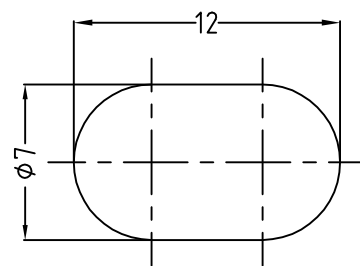

NOTE.

- ▲ tyco/AMP TRADE MARK MUST BE CLEAR AND LEGIBLE. ACC TO P/N 994860.
- ▲ CAVITY MARK
- ▲ CHARACTERS 1.5 HEIGHT AND 0.5 RAISED INSIDE 0.5mm

368270-2	BLACK	↓
368270-1	NATURAL	PA 66
PART NO.	COLOR	MATERIAL

PANEL HOLE SIZE