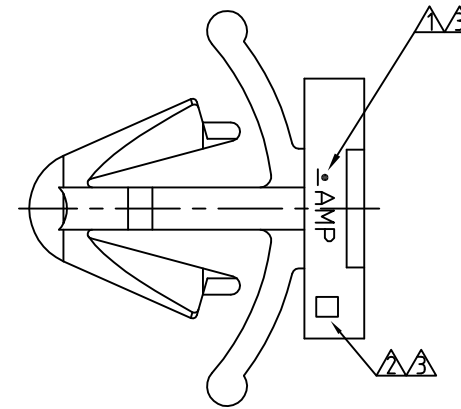

THIS DRAWING IS UNPUBLISHED.

RELEASED FOR PUBLICATION ,1997 .

© COPYRIGHT 1997

BY AMP INCORPORATED.

ALL RIGHTS RESERVED.

LOC	DIST	REVISIONS			
P	LTR	DESCRIPTION	DATE	DWN	APVD
DS	-				
	A	REVISED (ECR-13-008671)	27,MAY,13	JM	HG

A - A