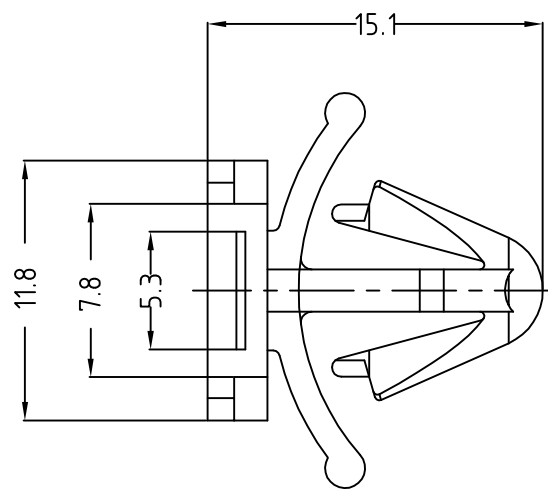

THIS DRAWING IS UNPUBLISHED.

RELEASED FOR PUBLICATION ,1997 .

© COPYRIGHT 1997

BY AMP INCORPORATED.

ALL RIGHTS RESERVED.

LOC	DIST	REVISIONS			
P	LTR	DESCRIPTION	DATE	DWN	APVD
DS	-				
	A	REVISED (ECR-13-008671)	27,MAY,13	JM	HG

A - A