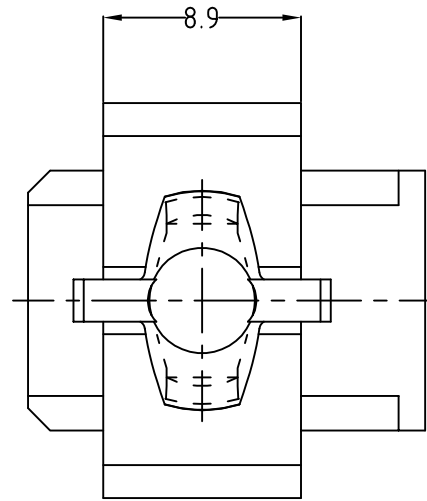

THIS DRAWING IS UNPUBLISHED.

RELEASED FOR PUBLICATION ,1997 .

© COPYRIGHT 1997

BY AMP INCORPORATED.

ALL RIGHTS RESERVED.

LOC	DIST	REVISIONS			
P	LTR	DESCRIPTION	DATE	DWN	APVD
DS	-				
	A	REVISED (ECR-13-008671)	27,MAY,13	JM	HG

A - A