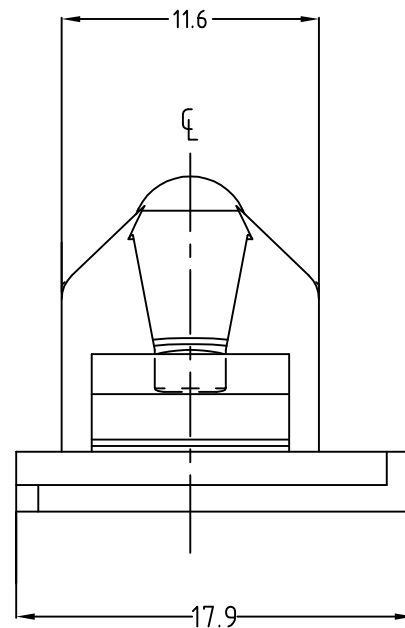

NOTE.

- ▲ tyco/AMP TRADE MARK MUST BE CLEAR AND LEGIBLE. ACC TO P/N 994860.
- ▲ CAVITY MARK
- ▲ CHARACTERS 1.5 HEIGHT AND 0.5 RAISED INSIDE 0.5mm

368270-2	BLACK	↓
368270-1	NATURAL	PA 66
PART NO.	COLOR	MATERIAL

PANEL HOLE SIZE

PANEL THICKNESS : 1.7 - 2.6mm

DIMENSIONS: MM	TOLERANCES UNLESS OTHERWISE SPECIFIED: 0 -XX<10 ± 0.2 10-XX<30 ± 0.25 30-XX ± 0.3 ANGLES ± 3°
3rd ANGLE PROJECTION	
MATERIAL SEE TABLE	FINISH

DWN	JM JEON
CHK	JW JUNG
APVD	HG CHO
PRODUCT SPEC	---
APPLICATION SPEC	---
WEIGHT	---

NAME CLIP FOR 090III CONNECTOR (SLOT HOLE φ7)		
SIZE A3	CAGE CODE 00779	DRAWING NO 368270
SCALE 3:1	SHEET 1 OF 1	REV A