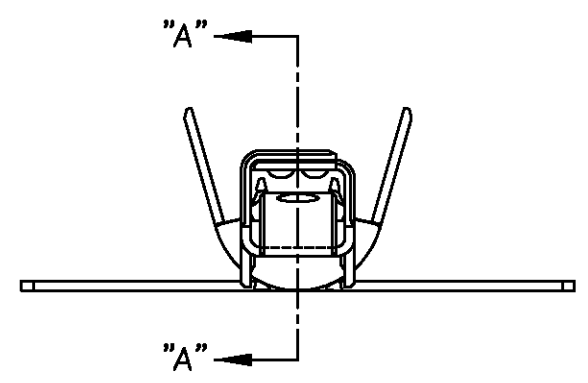

D
C
B
A

SECTION "B-B"
scale 10/1

SECTION "C-C"
scale 10/1

SECTION "A-A"

SECTION "D-D"
scale 10/1

* NOTES

△ THREE SERRATIONS CENTERED IN WIRE BARREL.
 2 WIRE SIZE EQUIV AVSS 0.3 ~ AVS 0.5sqmm.

<small>THIS DRAWING IS CONTROLLED DOCUMENT FOR AMP KOREA. IT IS SUBJECT TO CHANGE AND THE CONTROLLING ENGINEERING ORGANIZATION SHOULD BE CONTACTED FOR THE LATEST REVISION.</small>		DWN	YM CHOI	30.NOV'98	AMP AMP KOREA. kyungsan, korea
DIMENSIONS: MM		CHK	BM JANG	30.NOV'98	
TOLERANCES UNLESS OTHERWISE SPECIFIED: 0 <XX<10 ± 0.2 10<XX<30 ± 0.25 ANGLES ± 3°		APVD	CS LEE	30.NOV'98	NAME
		PRODUCT SPEC	108-61034		.090 II SEALED RECEPTACLE
MATERIAL BRASS STRIP 0.25THK.		APPLICATION SPEC	114-		
FINISH PRE-TINNED		WEIGHT	0.34gf		SIZE
					A3
					CAGE CODE
					00779
					DRAWING NO
					3 6 8 2 8 7
					SCALE 5/1
					SHEET 1 OF 1
					REV 0