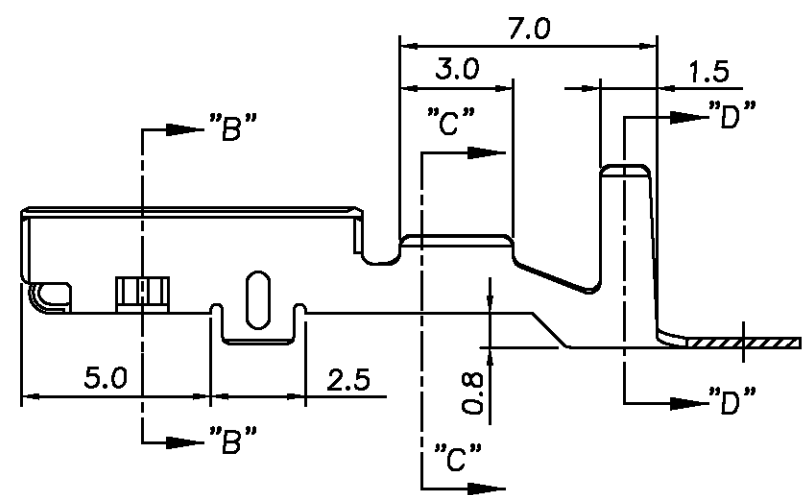

D
C
B
A

SECTION "B-B"
scale 10/1

SECTION "C-C"
scale 10/1

SECTION "A-A"

SECTION "D-D"
scale 10/1

* NOTES

△ THREE SERRATIONS CENTERED IN WIRE BARREL.
 2 WIRE SIZE EQUIV AVSS 0.3 ~ AVS 0.5sqmm.

<small>THIS DRAWING IS CONTROLLED DOCUMENT FOR AMP KOREA. IT IS SUBJECT TO CHANGE AND THE CONTROLLING ENGINEERING ORGANIZATION SHOULD BE CONTACTED FOR THE LATEST REVISION.</small>		DWN	YM CHOI	30.NOV'98	AMP AMP KOREA. kyungsan, korea
DIMENSIONS: MM		CHK	BM JANG	30.NOV'98	
TOLERANCES UNLESS OTHERWISE SPECIFIED: 0 <XX<10 ± 0.2 10<XX<30 ± 0.25 ANGLES ± 3°		APVD	CS LEE	30.NOV'98	NAME
		PRODUCT SPEC	108-61034		.090 II SEALED RECEPTACLE
MATERIAL BRASS STRIP 0.25THK.		APPLICATION SPEC	114-		
FINISH PRE-TINNED		WEIGHT	0.34gf		SIZE
					A3
					CAGE CODE
					00779
					DRAWING NO
					3 6 8 2 8 7
					SCALE 5/1
					SHEET 1 OF 1
					REV 0