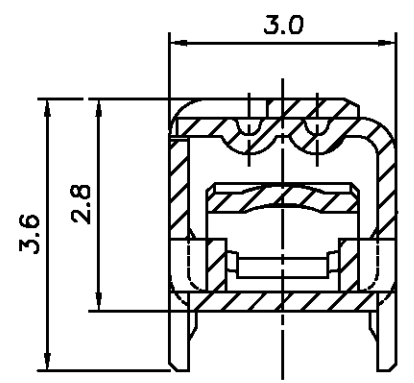

D
C
B
A

SECTION "B-B"
scale 10/1

SECTION "C-C"
scale 10/1

SECTION "A-A"

SECTION "D-D"
scale 10/1

* NOTES

△ THREE SERRATIONS CENTERED IN WIRE BARREL.
 2 WIRE SIZE EQUIV AVSS 0.3 ~ AVS 0.5sqmm.

<small>THIS DRAWING IS CONTROLLED DOCUMENT FOR AMP KOREA. IT IS SUBJECT TO CHANGE AND THE CONTROLLING ENGINEERING ORGANIZATION SHOULD BE CONTACTED FOR THE LATEST REVISION.</small>		DWN	YM CHOI	30.NOV'98	AMP AMP KOREA. kyungsan, korea
DIMENSIONS: MM		CHK	BM JANG	30.NOV'98	
TOLERANCES UNLESS OTHERWISE SPECIFIED: 0 <XX<10 ± 0.2 10<XX<30 ± 0.25 ANGLES ± 3°		APVD	CS LEE	30.NOV'98	NAME
		PRODUCT SPEC	108-61034		.090 II SEALED RECEPTACLE
MATERIAL BRASS STRIP 0.25THK.		APPLICATION SPEC	114-		
FINISH PRE-TINNED		WEIGHT	0.34gf		SIZE
					A3
					CAGE CODE
					00779
					DRAWING NO
					3 6 8 2 8 7
					SCALE 5/1
					SHEET 1 OF 1
					REV 0