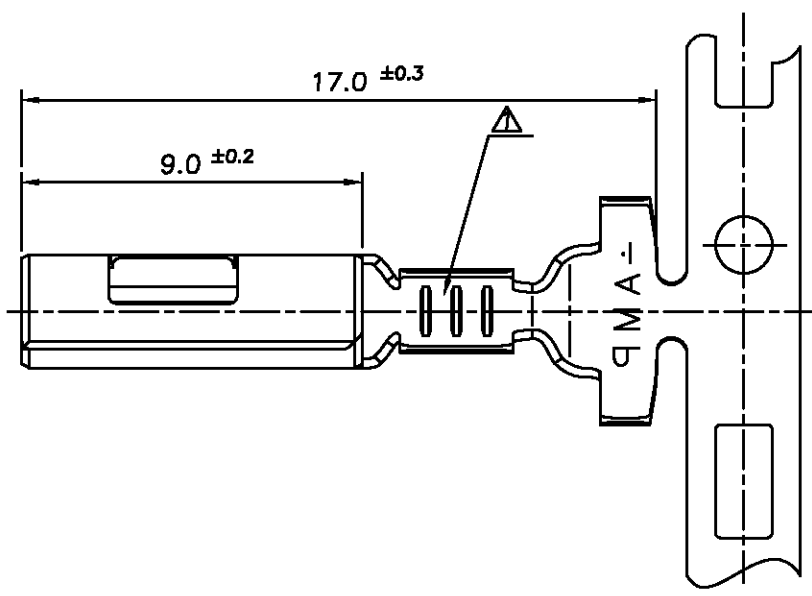

D
C
B
A

SECTION "B-B"
scale 10/1

SECTION "C-C"
scale 10/1

SECTION "A-A"

SECTION "D-D"
scale 10/1

* NOTES

△ THREE SERRATIONS CENTERED IN WIRE BARREL.
 2 WIRE SIZE EQUIV AVSS 0.3 ~ AVS 0.5sqmm.

<small>THIS DRAWING IS CONTROLLED DOCUMENT FOR AMP KOREA. IT IS SUBJECT TO CHANGE AND THE CONTROLLING ENGINEERING ORGANIZATION SHOULD BE CONTACTED FOR THE LATEST REVISION.</small>		DWN	YM CHOI	30.NOV'98	AMP AMP KOREA. kyungsan, korea
DIMENSIONS: MM		CHK	BM JANG	30.NOV'98	
TOLERANCES UNLESS OTHERWISE SPECIFIED: 0 <XX<10 ± 0.2 10<XX<30 ± 0.25 ANGLES ± 3°		APVD	CS LEE	30.NOV'98	NAME
		PRODUCT SPEC	108-61034		.090 II SEALED RECEPTACLE
MATERIAL BRASS STRIP 0.25THK.		APPLICATION SPEC	114-		
FINISH PRE-TINNED		WEIGHT	0.34gf		SIZE
					A3
					CAGE CODE
					00779
					DRAWING NO
					3 6 8 2 8 7
					SCALE 5/1
					SHEET 1 OF 1
					REV 0