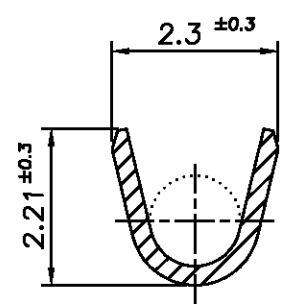

D
C
B
A

SECTION "B-B"
scale 10/1

SECTION "C-C"
scale 10/1

SECTION "A-A"

SECTION "D-D"
scale 10/1

* NOTES

△ THREE SERRATIONS CENTERED IN WIRE BARREL.
 2 WIRE SIZE EQUIV AVSS 0.3 ~ AVS 0.5sqmm.

<small>THIS DRAWING IS CONTROLLED DOCUMENT FOR AMP KOREA. IT IS SUBJECT TO CHANGE AND THE CONTROLLING ENGINEERING ORGANIZATION SHOULD BE CONTACTED FOR THE LATEST REVISION.</small>		DWN	YM CHOI	30.NOV'98	AMP AMP KOREA. kyungsan, korea
DIMENSIONS: MM		CHK	BM JANG	30.NOV'98	
TOLERANCES UNLESS OTHERWISE SPECIFIED: 0 <XX<10 ± 0.2 10<XX<30 ± 0.25 ANGLES ± 3°		APVD	CS LEE	30.NOV'98	NAME
		PRODUCT SPEC	108-61034		.090 II SEALED RECEPTACLE
MATERIAL BRASS STRIP 0.25THK.		APPLICATION SPEC	114-		
FINISH PRE-TINNED		WEIGHT	0.34gf		SIZE
					A3
					CAGE CODE
					00779
					DRAWING NO
					3 6 8 2 8 7
					SCALE 5/1
					SHEET 1 OF 1
					REV 0