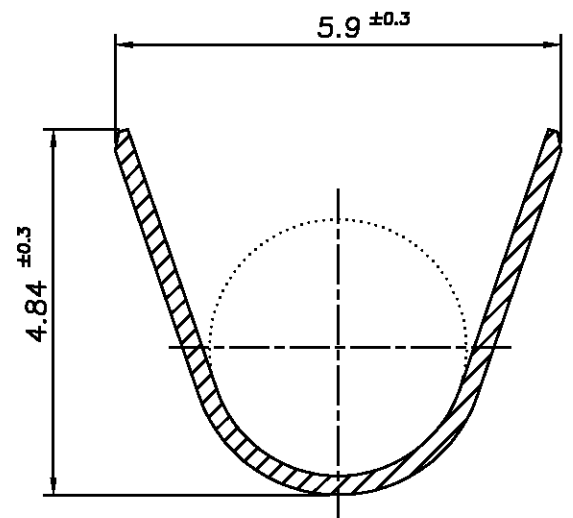

D
C
B
A

SECTION "B-B"
scale 10/1

SECTION "C-C"
scale 10/1

SECTION "A-A"

SECTION "D-D"
scale 10/1

* NOTES

△ THREE SERRATIONS CENTERED IN WIRE BARREL.
 2 WIRE SIZE EQUIV AVSS 0.3 ~ AVS 0.5sqmm.

<small>THIS DRAWING IS CONTROLLED DOCUMENT FOR AMP KOREA. IT IS SUBJECT TO CHANGE AND THE CONTROLLING ENGINEERING ORGANIZATION SHOULD BE CONTACTED FOR THE LATEST REVISION.</small>		DWN	YM CHOI	30.NOV'98	AMP AMP KOREA. kyungsan, korea
DIMENSIONS: MM		CHK	BM JANG	30.NOV'98	
TOLERANCES UNLESS OTHERWISE SPECIFIED: 0 <XX<10 ± 0.2 10<XX<30 ± 0.25 ANGLES ± 3°		APVD	CS LEE	30.NOV'98	NAME
		PRODUCT SPEC	108-61034		.090 II SEALED RECEPTACLE
MATERIAL BRASS STRIP 0.25THK.		APPLICATION SPEC	114-		
FINISH PRE-TINNED		WEIGHT	0.34gf		SIZE
					A3
					CAGE CODE
					00779
					DRAWING NO
					3 6 8 2 8 7
					SCALE 5/1
					SHEET 1 OF 1
					REV 0