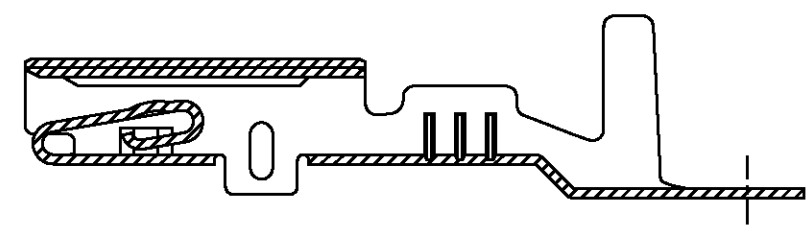

D  
C  
B  
A

SECTION "B-B"  
scale 10/1

SECTION "C-C"  
scale 10/1

SECTION "A-A"

SECTION "D-D"  
scale 10/1

\* NOTES

△ THREE SERRATIONS CENTERED IN WIRE BARREL.  
 2 WIRE SIZE EQUIV AVSS 0.3 ~ AVS 0.5sqmm.

<small>THIS DRAWING IS CONTROLLED DOCUMENT FOR AMP KOREA. IT IS SUBJECT TO CHANGE AND THE CONTROLLING ENGINEERING ORGANIZATION SHOULD BE CONTACTED FOR THE LATEST REVISION.</small>		DWN	YM CHOI	30.NOV'98	<b>AMP</b> AMP KOREA. kyungsan, korea
DIMENSIONS: MM		CHK	BM JANG	30.NOV'98	
		APVD	CS LEE	30.NOV'98	
TOLERANCES UNLESS OTHERWISE SPECIFIED: 0 <XX<10 ± 0.2 10<XX<30 ± 0.25 ANGLES ± 3°		PRODUCT SPEC 108-61034		NAME .090 II SEALED RECEPTACLE	
MATERIAL BRASS STRIP 0.25THK.		APPLICATION SPEC 114-		DRAWING NO 3 6 8 2 8 7	
FINISH PRE-TINNED		WEIGHT 0.34gf		SIZE A3	CAGE CODE 00779
				SCALE 5/1	SHEET 1 OF 1 REV 0