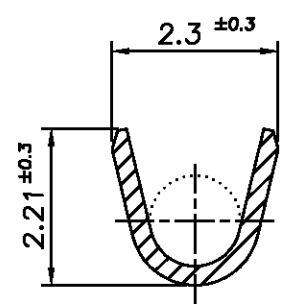

D  
C  
B  
A

SECTION "B-B"  
scale 10/1

SECTION "C-C"  
scale 10/1

SECTION "A-A"

SECTION "D-D"  
scale 10/1

\* NOTES

△ THREE SERRATIONS CENTERED IN WIRE BARREL.  
 2 WIRE SIZE EQUIV AVSS 0.3 ~ AVS 0.5sqmm.

<small>THIS DRAWING IS CONTROLLED DOCUMENT FOR AMP KOREA. IT IS SUBJECT TO CHANGE AND THE CONTROLLING ENGINEERING ORGANIZATION SHOULD BE CONTACTED FOR THE LATEST REVISION.</small>		DWN	YM CHOI	30.NOV'98	<b>AMP</b> AMP KOREA. kyungsan, korea
DIMENSIONS: MM		CHK	BM JANG	30.NOV'98	
		APVD	CS LEE	30.NOV'98	
TOLERANCES UNLESS OTHERWISE SPECIFIED: 0 <XX<10 ± 0.2 10<XX<30 ± 0.25 ANGLES ± 3°		PRODUCT SPEC 108-61034		NAME .090 II SEALED RECEPTACLE	
MATERIAL BRASS STRIP 0.25THK.		APPLICATION SPEC 114-		DRAWING NO 3 6 8 2 8 7	
FINISH PRE-TINNED		WEIGHT 0.34gf		SIZE A3	CAGE CODE 00779
				SCALE 5/1	SHEET 1 OF 1 REV 0