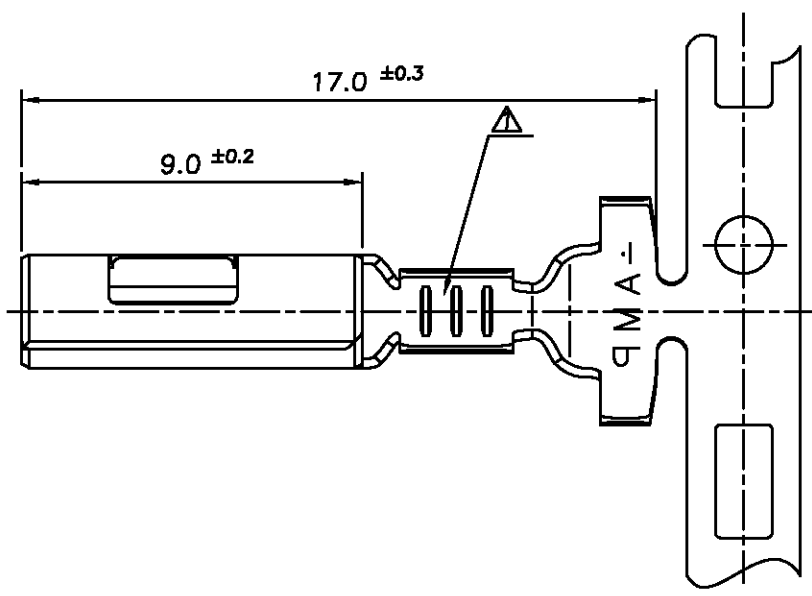

D  
C  
B  
A

SECTION "B-B"  
scale 10/1

SECTION "C-C"  
scale 10/1

SECTION "A-A"

SECTION "D-D"  
scale 10/1

\* NOTES

△ THREE SERRATIONS CENTERED IN WIRE BARREL.  
 2 WIRE SIZE EQUIV AVSS 0.3 ~ AVS 0.5sqmm.

<small>THIS DRAWING IS CONTROLLED DOCUMENT FOR AMP KOREA. IT IS SUBJECT TO CHANGE AND THE CONTROLLING ENGINEERING ORGANIZATION SHOULD BE CONTACTED FOR THE LATEST REVISION.</small>		DWN	YM CHOI	30.NOV'98	<b>AMP</b> AMP KOREA. kyungsan, korea
DIMENSIONS: MM		CHK	BM JANG	30.NOV'98	
		APVD	CS LEE	30.NOV'98	
TOLERANCES UNLESS OTHERWISE SPECIFIED: 0 <XX<10 ± 0.2 10<XX<30 ± 0.25 ANGLES ± 3°		PRODUCT SPEC 108-61034		NAME .090 II SEALED RECEPTACLE	
MATERIAL BRASS STRIP 0.25THK.		APPLICATION SPEC 114-		DRAWING NO 3 6 8 2 8 7	
FINISH PRE-TINNED		WEIGHT 0.34gf		SIZE A3	CAGE CODE 00779
				SCALE 5/1	SHEET 1 OF 1 REV 0