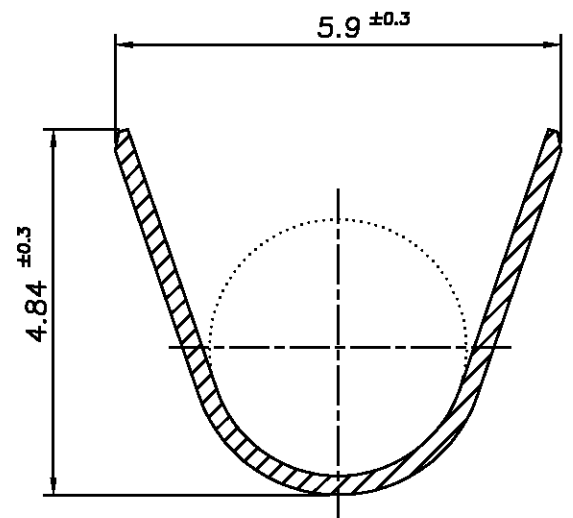

D  
C  
B  
A

SECTION "B-B"  
scale 10/1

SECTION "C-C"  
scale 10/1

SECTION "A-A"

SECTION "D-D"  
scale 10/1

\* NOTES

△ THREE SERRATIONS CENTERED IN WIRE BARREL.  
 2 WIRE SIZE EQUIV AVSS 0.3 ~ AVS 0.5sqmm.

<small>THIS DRAWING IS CONTROLLED DOCUMENT FOR AMP KOREA. IT IS SUBJECT TO CHANGE AND THE CONTROLLING ENGINEERING ORGANIZATION SHOULD BE CONTACTED FOR THE LATEST REVISION.</small>		DWN	YM CHOI	30.NOV'98	<b>AMP</b> AMP KOREA. kyungsan, korea
DIMENSIONS: MM		CHK	BM JANG	30.NOV'98	
		APVD	CS LEE	30.NOV'98	
TOLERANCES UNLESS OTHERWISE SPECIFIED: 0 <XX<10 ± 0.2 10<XX<30 ± 0.25 ANGLES ± 3°		PRODUCT SPEC 108-61034		NAME .090 II SEALED RECEPTACLE	
MATERIAL BRASS STRIP 0.25THK.		APPLICATION SPEC 114-		DRAWING NO 3 6 8 2 8 7	
FINISH PRE-TINNED		WEIGHT 0.34gf		SIZE A3	CAGE CODE 00779
				SCALE 5/1	SHEET 1 OF 1 REV 0