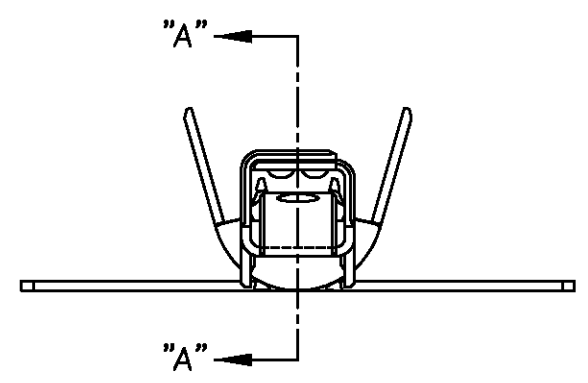

D  
C  
B  
A

SECTION "B-B"  
scale 10/1

SECTION "C-C"  
scale 10/1

SECTION "A-A"

SECTION "D-D"  
scale 10/1

\* NOTES

△ THREE SERRATIONS CENTERED IN WIRE BARREL.  
 2 WIRE SIZE EQUIV AVSS 0.3 ~ AVS 0.5sqmm.

<small>THIS DRAWING IS CONTROLLED DOCUMENT FOR AMP KOREA. IT IS SUBJECT TO CHANGE AND THE CONTROLLING ENGINEERING ORGANIZATION SHOULD BE CONTACTED FOR THE LATEST REVISION.</small>		DWN	YM CHOI	30.NOV'98	<b>AMP</b> AMP KOREA. kyungsan, korea
DIMENSIONS: MM		CHK	BM JANG	30.NOV'98	
		APVD	CS LEE	30.NOV'98	
TOLERANCES UNLESS OTHERWISE SPECIFIED: 0 <XX<10 ± 0.2 10<XX<30 ± 0.25 ANGLES ± 3°		PRODUCT SPEC 108-61034		NAME .090 II SEALED RECEPTACLE	
MATERIAL BRASS STRIP 0.25THK.		APPLICATION SPEC 114-		DRAWING NO 3 6 8 2 8 7	
FINISH PRE-TINNED		WEIGHT 0.34gf		SIZE A3	CAGE CODE 00779
				SCALE 5/1	SHEET 1 OF 1 REV 0