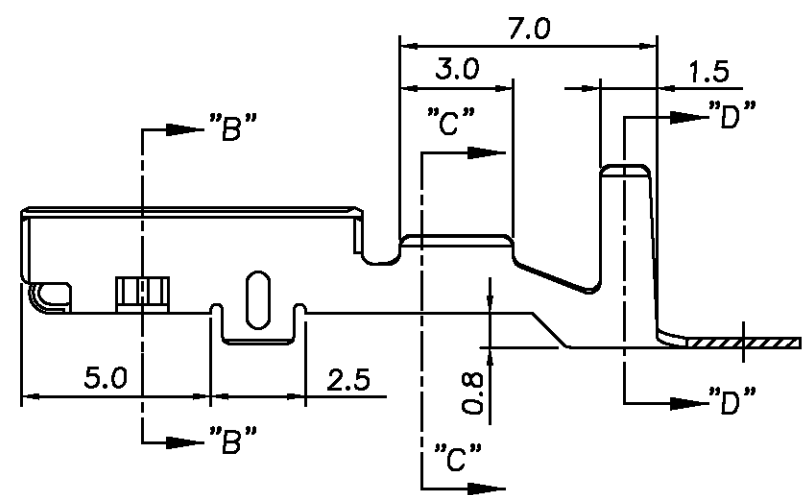

D  
C  
B  
A

SECTION "B-B"  
scale 10/1

SECTION "C-C"  
scale 10/1

SECTION "A-A"

SECTION "D-D"  
scale 10/1

\* NOTES

△ THREE SERRATIONS CENTERED IN WIRE BARREL.  
 2 WIRE SIZE EQUIV AVSS 0.3 ~ AVS 0.5sqmm.

<small>THIS DRAWING IS CONTROLLED DOCUMENT FOR AMP KOREA. IT IS SUBJECT TO CHANGE AND THE CONTROLLING ENGINEERING ORGANIZATION SHOULD BE CONTACTED FOR THE LATEST REVISION.</small>		DWN	YM CHOI	30.NOV'98	<b>AMP</b> AMP KOREA. kyungsan, korea
DIMENSIONS: MM		CHK	BM JANG	30.NOV'98	
		APVD	CS LEE	30.NOV'98	
TOLERANCES UNLESS OTHERWISE SPECIFIED: 0 <XX<10 ± 0.2 10<XX<30 ± 0.25 ANGLES ± 3°		PRODUCT SPEC 108-61034		NAME .090 II SEALED RECEPTACLE	
MATERIAL BRASS STRIP 0.25THK.		APPLICATION SPEC 114-		DRAWING NO 3 6 8 2 8 7	
FINISH PRE-TINNED		WEIGHT 0.34gf		SIZE A3	CAGE CODE 00779
				SCALE 5/1	SHEET 1 OF 1 REV 0