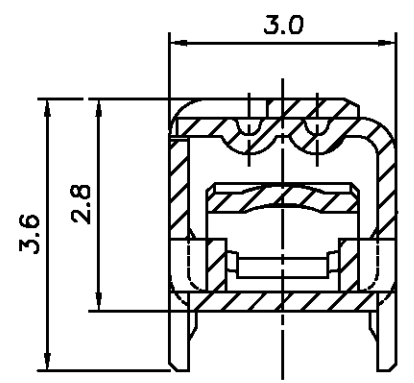

D  
C  
B  
A

SECTION "B-B"  
scale 10/1

SECTION "C-C"  
scale 10/1

SECTION "A-A"

SECTION "D-D"  
scale 10/1

\* NOTES

△ THREE SERRATIONS CENTERED IN WIRE BARREL.  
 2 WIRE SIZE EQUIV AVSS 0.3 ~ AVS 0.5sqmm.

<small>THIS DRAWING IS CONTROLLED DOCUMENT FOR AMP KOREA. IT IS SUBJECT TO CHANGE AND THE CONTROLLING ENGINEERING ORGANIZATION SHOULD BE CONTACTED FOR THE LATEST REVISION.</small>		DWN	YM CHOI	30.NOV'98	<b>AMP</b> AMP KOREA. kyungsan, korea
DIMENSIONS: MM		CHK	BM JANG	30.NOV'98	
		APVD	CS LEE	30.NOV'98	
TOLERANCES UNLESS OTHERWISE SPECIFIED: 0 <XX<10 ± 0.2 10<XX<30 ± 0.25 ANGLES ± 3°		PRODUCT SPEC 108-61034		NAME .090 II SEALED RECEPTACLE	
MATERIAL BRASS STRIP 0.25THK.		APPLICATION SPEC 114-		DRAWING NO 3 6 8 2 8 7	
FINISH PRE-TINNED		WEIGHT 0.34gf		SIZE A3	CAGE CODE 00779
				SCALE 5/1	SHEET 1 OF 1 REV 0