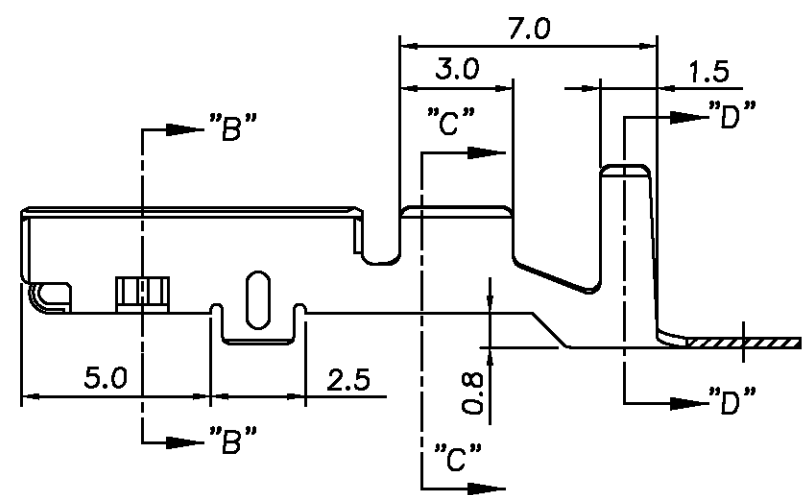

SECTION "B-B"  
scale 10/1

SECTION "C-C"  
scale 10/1

SECTION "A-A"

SECTION "D-D"  
scale 10/1

\* NOTES

△ THREE SERRATIONS CENTERED IN WIRE BARREL.  
 2 WIRE SIZE EQUIV AVSS 0.85 ~ AVS 1.25sqmm.

THIS DRAWING IS CONTROLLED DOCUMENT FOR AMP KOREA. IT IS SUBJECT TO CHANGE AND THE CONTROLLING ENGINEERING ORGANIZATION SHOULD BE CONTACTED FOR THE LATEST REVISION.		DWN	YM CHOI	30.NOV'98	<b>AMP</b> AMP KOREA. kyungsan, korea
DIMENSIONS: MM		CHK	BM JANG	30.NOV'98	
TOLERANCES UNLESS OTHERWISE SPECIFIED: 0 <XX<10 ± 0.2 10<XX<30 ± 0.25 ANGLES ± 3°		APVD	CS LEE	30.NOV'98	NAME
MATERIAL BRASS STRIP 0.25THK.		PRODUCT SPEC	108-61034		.090 II SEALED RECEPTACLE
FINISH PRE-TINNED		APPLICATION SPEC	114-		
		WEIGHT	0.43gf		SIZE A3
				CAGE CODE 00779	DRAWING NO 3 6 8 2 8 8
				SCALE 5/1	SHEET 1 OF 1 REV 0