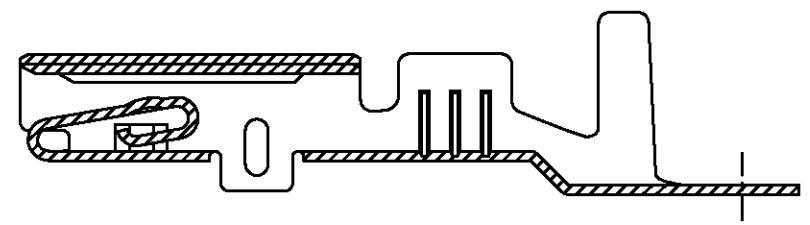

SECTION "B-B"  
scale 10/1

SECTION "C-C"  
scale 10/1

SECTION "A-A"

SECTION "D-D"  
scale 10/1

\* NOTES

△ THREE SERRATIONS CENTERED IN WIRE BARREL.  
 2 WIRE SIZE EQUIV AVSS 0.85 ~ AVS 1.25sqmm.

THIS DRAWING IS CONTROLLED DOCUMENT FOR AMP KOREA. IT IS SUBJECT TO CHANGE AND THE CONTROLLING ENGINEERING ORGANIZATION SHOULD BE CONTACTED FOR THE LATEST REVISION.		DWN	YM CHOI	30.NOV'98	<b>AMP</b> AMP KOREA. kyungsan, korea
DIMENSIONS: MM		CHK	BM JANG	30.NOV'98	
TOLERANCES UNLESS OTHERWISE SPECIFIED: 0 <XX<10 ± 0.2 10<XX<30 ± 0.25 ANGLES ± 3°		APVD	CS LEE	30.NOV'98	NAME
MATERIAL BRASS STRIP 0.25THK.		PRODUCT SPEC	108-61034		.090 II SEALED RECEPTACLE
FINISH PRE-TINNED		APPLICATION SPEC	114-		
		WEIGHT	0.43gf		SIZE A3
				CAGE CODE 00779	DRAWING NO 3 6 8 2 8 8
				SCALE 5/1	SHEET 1 OF 1 REV 0