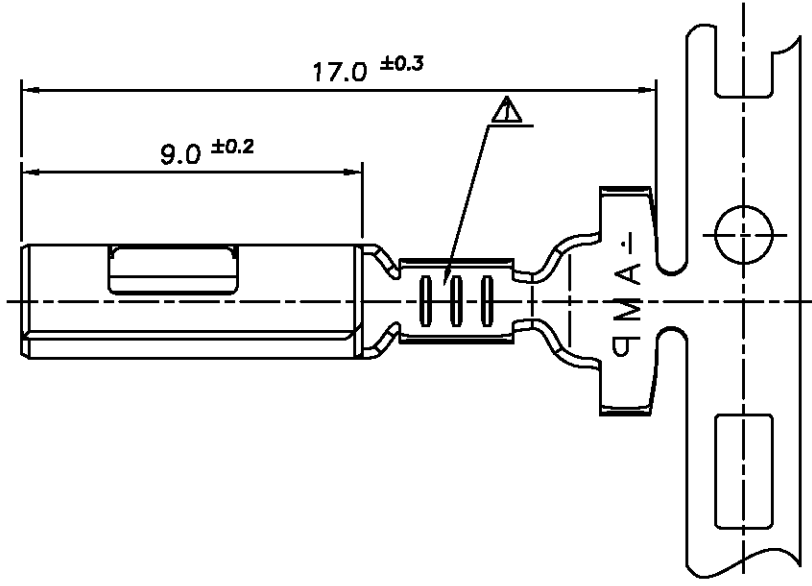

SECTION "B-B"  
scale 10/1

SECTION "C-C"  
scale 10/1

SECTION "A-A"

SECTION "D-D"  
scale 10/1

\* NOTES

△ THREE SERRATIONS CENTERED IN WIRE BARREL.  
 2 WIRE SIZE EQUIV AVSS 0.85 ~ AVS 1.25sqmm.

THIS DRAWING IS CONTROLLED DOCUMENT FOR AMP KOREA. IT IS SUBJECT TO CHANGE AND THE CONTROLLING ENGINEERING ORGANIZATION SHOULD BE CONTACTED FOR THE LATEST REVISION.		DWN	YM CHOI	30.NOV'98	<b>AMP</b> AMP KOREA. kyungsan, korea
DIMENSIONS: MM		CHK	BM JANG	30.NOV'98	
TOLERANCES UNLESS OTHERWISE SPECIFIED: 0 <XX<10 ± 0.2 10<XX<30 ± 0.25 ANGLES ± 3°		APVD	CS LEE	30.NOV'98	NAME
MATERIAL BRASS STRIP 0.25THK.		PRODUCT SPEC	108-61034		.090 II SEALED RECEPTACLE
FINISH PRE-TINNED		APPLICATION SPEC	114-		
		WEIGHT	0.43gf		SIZE A3
				CAGE CODE 00779	DRAWING NO 3 6 8 2 8 8
				SCALE 5/1	SHEET 1 OF 1 REV 0