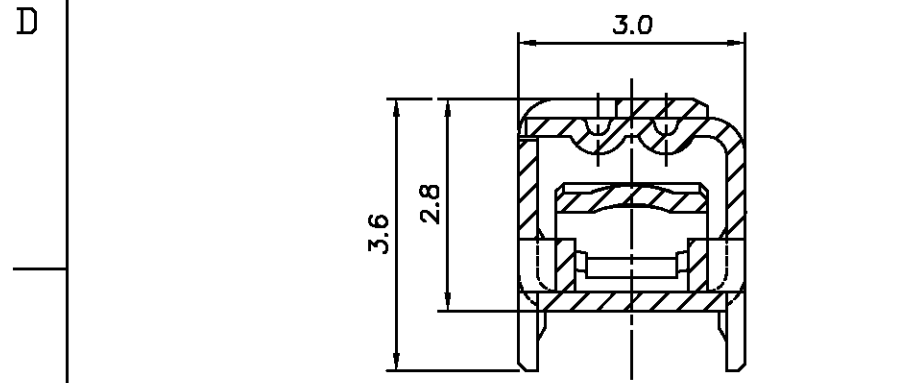

SECTION "B-B"  
scale 10/1

SECTION "C-C"  
scale 10/1

SECTION "A-A"

SECTION "D-D"  
scale 10/1

\* NOTES

△ THREE SERRATIONS CENTERED IN WIRE BARREL.  
 2 WIRE SIZE EQUIV AVSS 0.85 ~ AVS 1.25sqmm.

THIS DRAWING IS CONTROLLED DOCUMENT FOR AMP KOREA. IT IS SUBJECT TO CHANGE AND THE CONTROLLING ENGINEERING ORGANIZATION SHOULD BE CONTACTED FOR THE LATEST REVISION.		DWN	YM CHOI	30.NOV'98	<b>AMP</b> AMP KOREA. kyungsan, korea
DIMENSIONS: MM		CHK	BM JANG	30.NOV'98	
TOLERANCES UNLESS OTHERWISE SPECIFIED: 0 <XX<10 ± 0.2 10<XX<30 ± 0.25 ANGLES ± 3°		APVD	CS LEE	30.NOV'98	NAME
MATERIAL BRASS STRIP 0.25THK.		PRODUCT SPEC	108-61034		.090 II SEALED RECEPTACLE
FINISH PRE-TINNED		APPLICATION SPEC	114-		
		WEIGHT	0.43gf		SIZE A3
				CAGE CODE 00779	DRAWING NO 3 6 8 2 8 8
				SCALE 5/1	SHEET 1 OF 1 REV 0