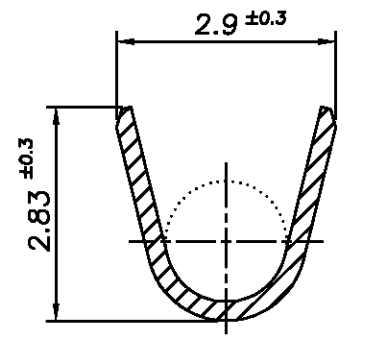

SECTION "B-B"  
scale 10/1

SECTION "C-C"  
scale 10/1

SECTION "A-A"

SECTION "D-D"  
scale 10/1

\* NOTES

△ THREE SERRATIONS CENTERED IN WIRE BARREL.  
 2 WIRE SIZE EQUIV AVSS 0.85 ~ AVS 1.25sqmm.

THIS DRAWING IS CONTROLLED DOCUMENT FOR AMP KOREA. IT IS SUBJECT TO CHANGE AND THE CONTROLLING ENGINEERING ORGANIZATION SHOULD BE CONTACTED FOR THE LATEST REVISION.		DWN	YM CHOI	30.NOV'98	<b>AMP</b> AMP KOREA. kyungsan, korea
DIMENSIONS: MM		CHK	BM JANG	30.NOV'98	
TOLERANCES UNLESS OTHERWISE SPECIFIED: 0 <XX<10 ± 0.2 10<XX<30 ± 0.25 ANGLES ± 3°		APVD	CS LEE	30.NOV'98	NAME
MATERIAL BRASS STRIP 0.25THK.		PRODUCT SPEC	108-61034		.090 II SEALED RECEPTACLE
FINISH PRE-TINNED		APPLICATION SPEC	114-		
		WEIGHT	0.43gf		SIZE A3
				CAGE CODE 00779	DRAWING NO 3 6 8 2 8 8
				SCALE 5/1	SHEET 1 OF 1 REV 0