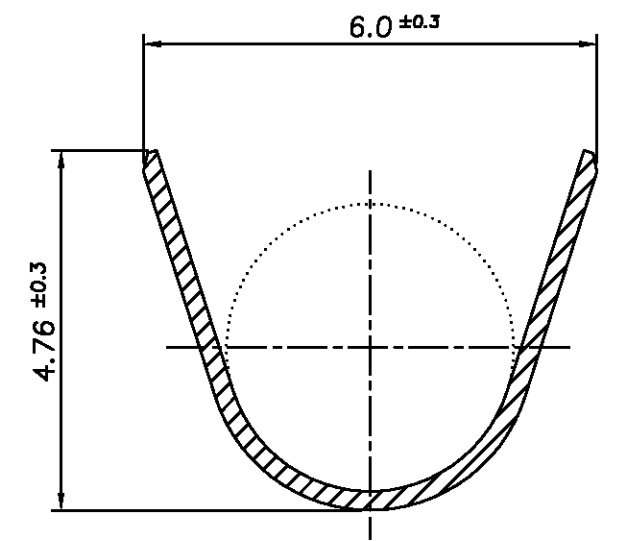

SECTION "B-B"  
scale 10/1

SECTION "C-C"  
scale 10/1

SECTION "A-A"

SECTION "D-D"  
scale 10/1

\* NOTES

△ THREE SERRATIONS CENTERED IN WIRE BARREL.  
 2 WIRE SIZE EQUIV AVSS 0.85 ~ AVS 1.25sqmm.

THIS DRAWING IS CONTROLLED DOCUMENT FOR AMP KOREA. IT IS SUBJECT TO CHANGE AND THE CONTROLLING ENGINEERING ORGANIZATION SHOULD BE CONTACTED FOR THE LATEST REVISION.		DWN	YM CHOI	30.NOV'98	<b>AMP</b> AMP KOREA. kyungsan, korea
DIMENSIONS: MM		CHK	BM JANG	30.NOV'98	
TOLERANCES UNLESS OTHERWISE SPECIFIED: 0 <XX<10 ± 0.2 10<XX<30 ± 0.25 ANGLES ± 3°		APVD	CS LEE	30.NOV'98	NAME
MATERIAL BRASS STRIP 0.25THK.		PRODUCT SPEC	108-61034		.090 II SEALED RECEPTACLE
FINISH PRE-TINNED		APPLICATION SPEC	114-		
		WEIGHT	0.43gf		SIZE A3
				CAGE CODE 00779	DRAWING NO 3 6 8 2 8 8
				SCALE 5/1	SHEET 1 OF 1 REV 0