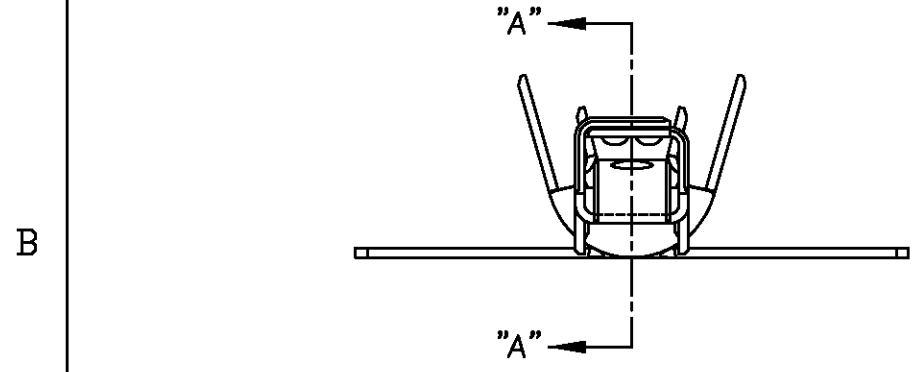

SECTION "B-B"  
scale 10/1

SECTION "C-C"  
scale 10/1

SECTION "A-A"

SECTION "D-D"  
scale 10/1

\* NOTES

△ THREE SERRATIONS CENTERED IN WIRE BARREL.  
 2 WIRE SIZE EQUIV AVSS 0.85 ~ AVS 1.25sqmm.

THIS DRAWING IS CONTROLLED DOCUMENT FOR AMP KOREA. IT IS SUBJECT TO CHANGE AND THE CONTROLLING ENGINEERING ORGANIZATION SHOULD BE CONTACTED FOR THE LATEST REVISION.		DWN	YM CHOI	30.NOV'98	<b>AMP</b> AMP KOREA. kyungsan, korea
DIMENSIONS: MM		CHK	BM JANG	30.NOV'98	
TOLERANCES UNLESS OTHERWISE SPECIFIED: 0 <XX<10 ± 0.2 10<XX<30 ± 0.25 ANGLES ± 3°		APVD	CS LEE	30.NOV'98	NAME
MATERIAL BRASS STRIP 0.25THK.		PRODUCT SPEC	108-61034		.090 II SEALED RECEPTACLE
FINISH PRE-TINNED		APPLICATION SPEC	114-		
		WEIGHT	0.43gf		SIZE A3
				CAGE CODE 00779	DRAWING NO 3 6 8 2 8 8
				SCALE 5/1	SHEET 1 OF 1 REV 0