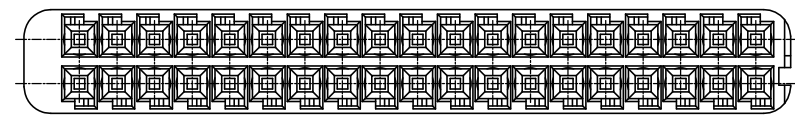

NOTE.
 1. APPLICABLE ASS'Y CONNECTOR FOR JPT&MQS 81Pos.; P/N: 368290-1
 2. TRADE MARK.
 3. CAVITY MARK
 4. DATE CODE.
 5. RECYCLE MARKING.

COLOR	MATERIAL	DESCRIPTION	P/N
GRAY	PBT+GF20%	MQS REC HSG TYPE "B" (CHINA ONLY)	9-368294-1
GRAY	PBT+GF20%	MQS REC HSG TYPE "B"	368294-1

THIS DRAWING IS CONTROLLED DOCUMENT FOR AMP INCORPORATED. IT IS SUBJECT TO CHANGE AND THE CONTROLLING ENGINEERING ORGANIZATION SHOULD BE CONTACTED FOR THE LATEST REVISION.		DWN SJ CHOI CHK JW JUNG APVD HG CHO PRODUCT SPEC --- APPLICATION SPEC --- WEIGHT ---				
DIMENSIONS: MM 		TOLERANCES UNLESS OTHERWISE SPECIFIED: 0 <XX<10 ± 0.2 10<XX<30 ± 0.25 30<XX ± 0.3 ANGLES ± 3°				NAME MQS REC HOUSING "TYPE B"
MATERIAL		FINISH		SIZE A3	CAGE CODE 00779	DRAWING NO 368294
				SCALE 1/1	SHEET 1 OF 1	REV C