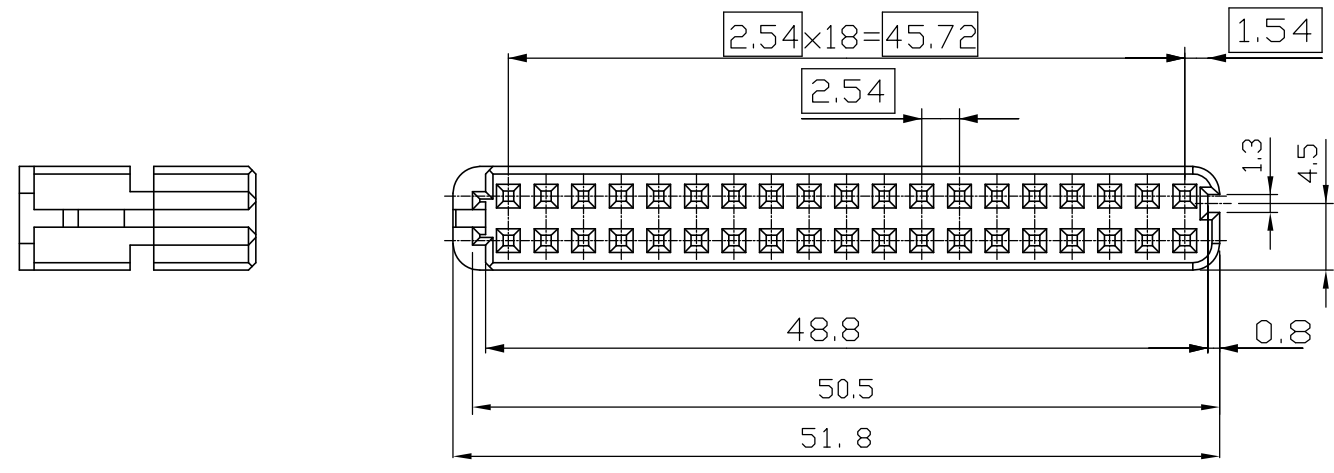

NOTE.
 1. APPLICABLE ASS'Y CONNECTOR FOR JPT&MQS 81Pos.; P/N: 368290-1
 2. TRADE MARK.
 3. CAVITY MARK
 4. DATE CODE.
 5. RECYCLE MARKING.

COLOR	MATERIAL	DESCRIPTION	P/N
GRAY	PBT+GF20%	MQS REC HSG TYPE "B" (CHINA ONLY)	9-368294-1
GRAY	PBT+GF20%	MQS REC HSG TYPE "B"	368294-1

THIS DRAWING IS CONTROLLED DOCUMENT FOR AMP INCORPORATED. IT IS SUBJECT TO CHANGE AND THE CONTROLLING ENGINEERING ORGANIZATION SHOULD BE CONTACTED FOR THE LATEST REVISION.		DWN SJ CHOI CHK JW JUNG APVD HG CHO PRODUCT SPEC --- APPLICATION SPEC --- WEIGHT ---				
DIMENSIONS: MM 		TOLERANCES UNLESS OTHERWISE SPECIFIED: 0 <XX<10 ± 0.2 10<XX<30 ± 0.25 30<XX ± 0.3 ANGLES ± 3°				NAME MQS REC HOUSING "TYPE B"
MATERIAL		FINISH		SIZE A3	CAGE CODE 00779	DRAWING NO 368294
				SCALE 1/1	SHEET 1 OF 1	REV C