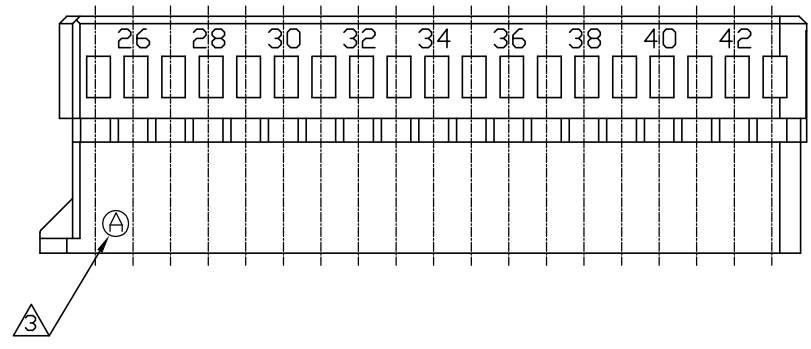

NOTE.
 1. APPLICABLE ASS'Y CONNECTOR FOR JPT&MQS 81Pos.; P/N: 368290-1
 2. TRADE MARK.
 3. CAVITY MARK
 4. DATE CODE.
 5. RECYCLE MARKING.

COLOR	MATERIAL	DESCRIPTION	P/N
GRAY	PBT+GF20%	MQS REC HSG TYPE "B" (CHINA ONLY)	9-368294-1
GRAY	PBT+GF20%	MQS REC HSG TYPE "B"	368294-1

THIS DRAWING IS CONTROLLED DOCUMENT FOR AMP INCORPORATED. IT IS SUBJECT TO CHANGE AND THE CONTROLLING ENGINEERING ORGANIZATION SHOULD BE CONTACTED FOR THE LATEST REVISION.		DWN SJ CHOI CHK JW JUNG APVD HG CHO PRODUCT SPEC --- APPLICATION SPEC --- WEIGHT ---				
DIMENSIONS: MM 		TOLERANCES UNLESS OTHERWISE SPECIFIED: 0 <XX<10 ± 0.2 10<XX<30 ± 0.25 30<XX ± 0.3 ANGLES ± 3°				NAME MQS REC HOUSING "TYPE B"
MATERIAL		FINISH		SIZE A3	CAGE CODE 00779	DRAWING NO 368294
				SCALE 1/1	SHEET 1 OF 1	REV C