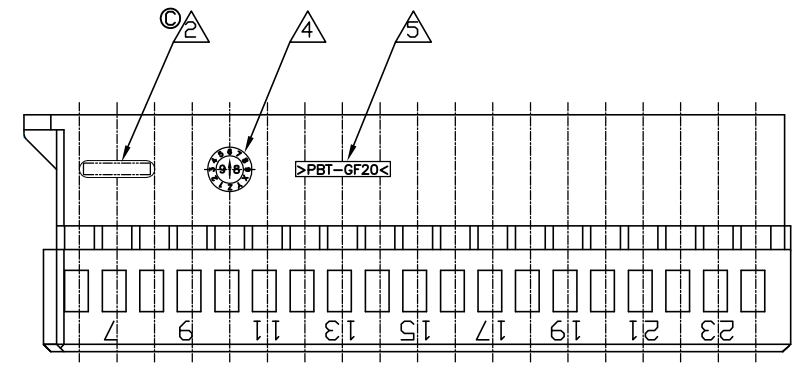

NOTE.
 1. APPLICABLE ASS'Y CONNECTOR FOR JPT&MQS 81Pos.; P/N: 368290-1
 2. TRADE MARK.
 3. CAVITY MARK
 4. DATE CODE.
 5. RECYCLE MARKING.

COLOR	MATERIAL	DESCRIPTION	P/N
GRAY	PBT+GF20%	MQS REC HSG TYPE "B" (CHINA ONLY)	9-368294-1
GRAY	PBT+GF20%	MQS REC HSG TYPE "B"	368294-1

THIS DRAWING IS CONTROLLED DOCUMENT FOR AMP INCORPORATED. IT IS SUBJECT TO CHANGE AND THE CONTROLLING ENGINEERING ORGANIZATION SHOULD BE CONTACTED FOR THE LATEST REVISION.		DWN SJ CHOI CHK JW JUNG APVD HG CHO PRODUCT SPEC --- APPLICATION SPEC --- WEIGHT ---				
DIMENSIONS: MM 		TOLERANCES UNLESS OTHERWISE SPECIFIED: 0 <XX<10 ± 0.2 10<XX<30 ± 0.25 30<XX ± 0.3 ANGLES ± 3°				NAME MQS REC HOUSING "TYPE B"
MATERIAL		FINISH		SIZE A3	CAGE CODE 00779	DRAWING NO 368294
				SCALE 1/1	SHEET 1 OF 1	REV C