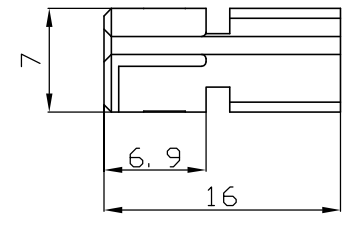

THIS DRAWING IS UNPUBLISHED. RELEASED FOR PUBLICATION, 1997.
© COPYRIGHT 1997 BY AMP INCORPORATED. ALL RIGHTS RESERVED.

LOC	DIST	REVISIONS					
		P	LTR	DESCRIPTION	DATE	DWN	APVD
DS	-		A	RELEASED ECN(FC00-0067-02)	30/APR/02	JW	CS
			B	REVISED (ECR-07-015887)	13/DEC/07	DR	JK
			C	REVISED (ECR-11-013205)	28/JUN/11	SJ	HG

NOTE.
1. APPLICABLE ASS'Y CONNECTOR FOR JPT&MQS 81Pos.; P/N: 368290-1
2. TRADE MARK.
3. CAVITY MARK
4. DATE CODE.
5. RECYCLE MARKING.

COLOR	MATERIAL	DESCRIPTION	P/N
GRAY	PBT+GF20%	MQS REC HSG TYPE "B" (CHINA ONLY)	9-368294-1
GRAY	PBT+GF20%	MQS REC HSG TYPE "B"	368294-1

THIS DRAWING IS CONTROLLED DOCUMENT FOR AMP INCORPORATED. IT IS SUBJECT TO CHANGE AND THE CONTROLLING ENGINEERING ORGANIZATION SHOULD BE CONTACTED FOR THE LATEST REVISION.		DWN SJ CHOI CHK JW JUNG APVD HG CHO PRODUCT SPEC --- APPLICATION SPEC --- WEIGHT ---					
DIMENSIONS: MM 		TOLERANCES UNLESS OTHERWISE SPECIFIED: 0 <XX<10 ± 0.2 10<XX<30 ± 0.25 30<XX ± 0.3 ANGLES ± 3°				NAME MQS REC HOUSING "TYPE B"	
MATERIAL		FINISH		SIZE A3	CAGE CODE 00779	DRAWING NO 368294	
				SCALE 1/1	SHEET 1 OF 1	REV C