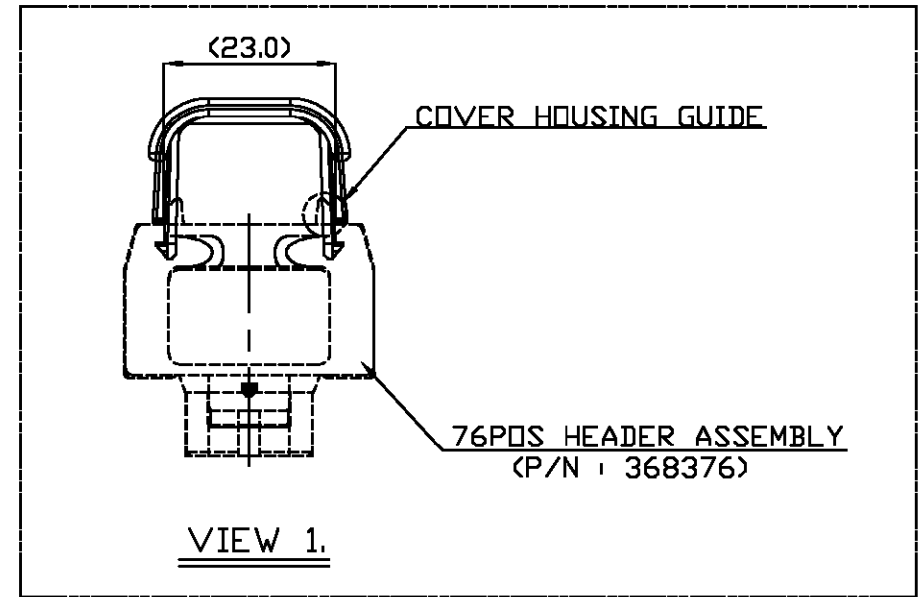

NOTES

- 1. GENERAL TOLERANCE IS ±0.5
- Ⓐ ⚠ WARPAGE 1.0 MAX.  
THIS WARPAGE WILL BE CORRECTED WITH COVER HOUSING GUIDE WHEN COVER PUTS ON THE HEADER ASSEMBLY.(SEE VIEW 1.)

COVER HOUSING	0-368389-2	PBT GF15	TRAFFIC RED
COVER HOUSING	0-368389-1	PBT GF15	BLACK
DESCRIPTION	Part NO.	MATERIAL	COLOR
DWNHS BAE	 AMP KOREA, kyungsan, korea		
CHKBM JANG			
APVDCS LEE			
PRODUCT SPEC			
APPLICATION SPEC	COVER HSG FOR 81POS		
WEIGHT	SIZE	CAGE CODE	DRAWING NO
	A3	00779	C= 368389
	SCALE	SHEET	REV
	1:1	1 OF 1	B