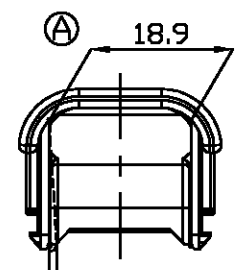

NOTES

- 1. GENERAL TOLERANCE IS ±0.5
- Ⓐ ⚠ WARPAGE 1.0 MAX.  
THIS WARPAGE WILL BE CORRECTED WITH COVER HOUSING GUIDE WHEN COVER PUTS ON THE HEADER ASSEMBLY.(SEE VIEW 1.)

COVER HOUSING	0-368389-2	PBT GF15	TRAFFIC RED
COVER HOUSING	0-368389-1	PBT GF15	BLACK
DESCRIPTION	Part NO.	MATERIAL	COLOR
DWNHS BAE	 AMP KOREA, kyungsan, korea		
CHKBM JANG			
APVDCS LEE			
PRODUCT SPEC			
APPLICATION SPEC	COVER HSG FOR 81POS		
WEIGHT	SIZE	CAGE CODE	DRAWING NO
	A3	00779	C= 368389
	SCALE	SHEET	REV
	1:1	1 OF 1	B

THIS DRAWING IS A CONTROLLED DOCUMENT FOR TYCO ELECTRONICS CORPORATION. IT IS SUBJECT TO CHANGE AND THE CONTROLLING ENGINEERING ORGANIZATION SHOULD BE CONTACTED FOR THE LATEST REVISION.

DIMENSIONS: MM	TOLERANCES UNLESS OTHERWISE SPECIFIED
0 PLC	±
1 PLC	±
2 PLC	±
3 PLC	±
4 PLC	±
ANGLES	±
MATERIAL	FINISH
SEE TABLE	N/A