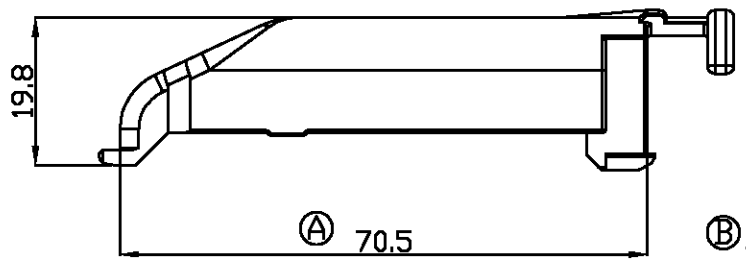

NOTES

- 1. GENERAL TOLERANCE IS ±0.5
- Ⓐ ⚠ WARPAGE 1.0 MAX.  
THIS WARPAGE WILL BE CORRECTED WITH COVER HOUSING GUIDE WHEN COVER PUTS ON THE HEADER ASSEMBLY.(SEE VIEW 1.)

COVER HOUSING	0-368389-2	PBT GF15	TRAFFIC RED
COVER HOUSING	0-368389-1	PBT GF15	BLACK
DESCRIPTION	Part NO.	MATERIAL	COLOR
DWNHS BAE	 AMP KOREA, kyungsan, korea		
CHKBM JANG			
APVDCS LEE			
PRODUCT SPEC			
APPLICATION SPEC	COVER HSG FOR 81POS		
WEIGHT	SIZE	CAGE CODE	DRAWING NO
	A3	00779	C= 368389
	SCALE	SHEET	REV
	1:1	1 OF 1	B