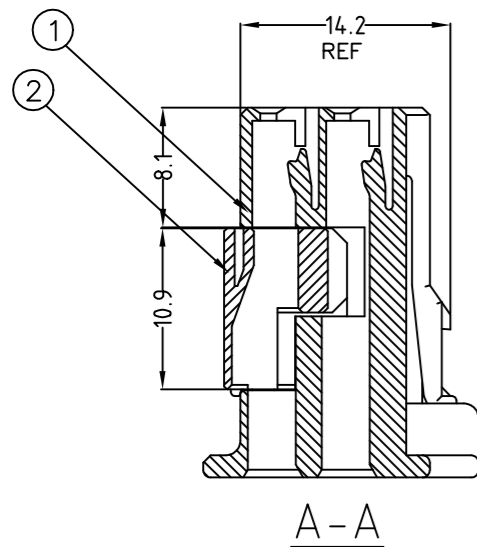

삽입방향

NOTE

- APPLIED CONTACT P/N;
 090 II- 368083, 368084, 368085
 090 III- 1743654, 1743655, 1743656
 S.P.T.- 927840-2, 927831-2, 927827-2, 927829-2, 964203-1, 964204-1

-주기-

- 적용단자 P/N. ; 090 II - 368083, 368084, 368085
 090 III - 1743654, 1743655, 1743656
 S.P.T. - 927840-2, 927831-2, 927827-2, 927829-2, 964203-1, 964204-1

THIS DRAWING IS A CONTROLLED DOCUMENT FOR TYCO ELECTRONICS CORPORATION
 IT IS SUBJECT TO CHANGE AND THE CONTROLLING ENGINEERING ORGANIZATION
 SHOULD BE CONTACTED FOR THE LATEST REVISION.

DIMENSIONS: MM	TOLERANCES UNLESS OTHERWISE SPECIFIED: 0 <XX<10 ± 0.2 10<XX<30 ± 0.25 30<XX ± 0.3 ANGLES ± 3°	DWN	TE Connectivity			
MATERIAL	FINISH	CHK				NAME
SEE TABLE		APVD	.090/.250 HYBRID 14P PLUG ASSEMBLY			
		PRODUCT SPEC	SIZE	CAGE CODE	DRAWING NO	RESTRICTED TO
		APPLICATION SPEC	A3	00779	C=368451	-
		WEIGHT	CUSTOMER DRAWING			SCALE 2/1
			SHEET 1 OF 1			REV G4