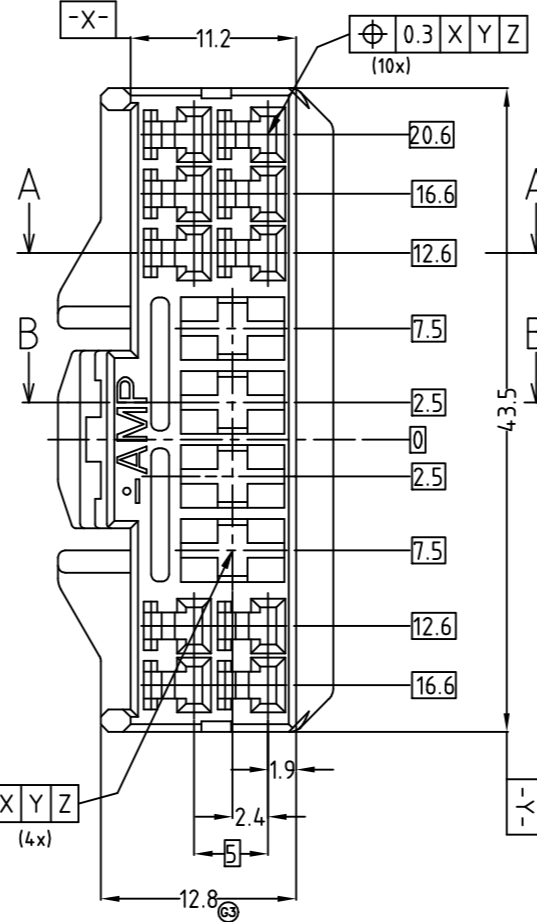

REVISIONS

P	LTR	DESCRIPTION	DATE	DWN	APVD
F1		REVISED (ECR-09-019350)	31.AUG.'09	KT	HG
G		REVISED (ECR-10-014220)	11.AUG.'10	SJ	HG
G1		REVISED (ECR-12-019821)	15.NOV.'12	JM	HG
G2		REVISED (ECR-15-007158)	08.MAR.'15	JM	HG
G3		REVISED (ECR-16-000017)	25.JAN.'16	JM	HG
G4		REVISED (ECR-18-019271)	11DEC2018	JM	YJ

삽입방향

NOTE

- APPLIED CONTACT P/N;
 090 II- 368083, 368084, 368085
 090 III- 1743654, 1743655, 1743656
 S.P.T.- 927840-2, 927831-2, 927827-2, 927829-2, 964203-1, 964204-1

-주기-

- 적용단자 P/N. ; 090 II - 368083, 368084, 368085
 090 III - 1743654, 1743655, 1743656
 S.P.T. - 927840-2, 927831-2, 927827-2, 927829-2, 964203-1, 964204-1

ASS'Y P/N	368451-1	368451-3	368451-4	368451-8

NO.	COLOR	MATERIAL	DESCRIPTION	QT'Y
2	NATURAL	PBT	.090/.250 HYB 14P DBL	1 1 1 1
1	BLUE	PBT	.090/.250 HYB 14P PLUG	
	BROWN	PBT	.090/.250 HYB 14P PLUG	1
	GRAY	PBT	.090/.250 HYB 14P PLUG	1
	NATURAL	PBT	.090/.250 HYB 14P PLUG	1

THIS DRAWING IS A CONTROLLED DOCUMENT FOR TYCO ELECTRONICS CORPORATION
 IT IS SUBJECT TO CHANGE AND THE CONTROLLING ENGINEERING ORGANIZATION
 SHOULD BE CONTACTED FOR THE LATEST REVISION.

DIMENSIONS: MM	TOLERANCES UNLESS OTHERWISE SPECIFIED: 0 <XX<10 ± 0.2 10<XX<30 ± 0.25 30<XX ± 0.3 ANGLES ± 3°	DWN	TE Connectivity			
MATERIAL	FINISH	CHK				NAME
SEE TABLE		APVD	.090/.250 HYBRID 14P PLUG ASSEMBLY			
		PRODUCT SPEC	SIZE	CAGE CODE	DRAWING NO	RESTRICTED TO
		APPLICATION SPEC	A3	00779	C=368451	-
		WEIGHT	CUSTOMER DRAWING			SCALE 2/1
			SHEET 1 OF 1			REV G4