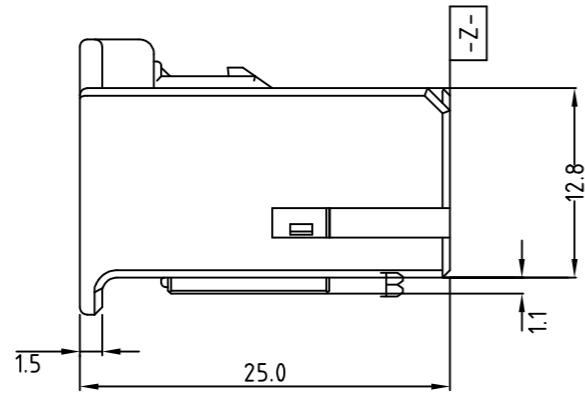

삽입방향

NOTE

- APPLIED CONTACT P/N;
 090 II- 368083, 368084, 368085
 090 III- 1743654, 1743655, 1743656
 S.P.T.- 927840-2, 927831-2, 927827-2, 927829-2, 964203-1, 964204-1

-주기-

- 적용단자 P/N. ; 090 II - 368083, 368084, 368085
 090 III - 1743654, 1743655, 1743656
 S.P.T. - 927840-2, 927831-2, 927827-2, 927829-2, 964203-1, 964204-1

THIS DRAWING IS A CONTROLLED DOCUMENT FOR TYCO ELECTRONICS CORPORATION
 IT IS SUBJECT TO CHANGE AND THE CONTROLLING ENGINEERING ORGANIZATION
 SHOULD BE CONTACTED FOR THE LATEST REVISION.

DIMENSIONS: MM	TOLERANCES UNLESS OTHERWISE SPECIFIED: 0 <XX<10 ± 0.2 10<XX<30 ± 0.25 30<XX ± 0.3 ANGLES ± 3°	DWN	TE Connectivity			
MATERIAL	FINISH	CHK				NAME
SEE TABLE		APVD	.090/.250 HYBRID 14P PLUG ASSEMBLY			
		PRODUCT SPEC	SIZE	CAGE CODE	DRAWING NO	RESTRICTED TO
		APPLICATION SPEC	A3	00779	C=368451	-
		WEIGHT	CUSTOMER DRAWING			SCALE 2/1
			SHEET 1 OF 1			REV G4