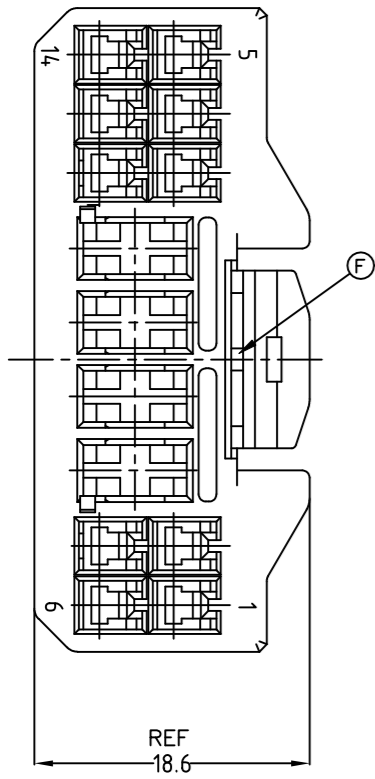

삽입방향

NOTE

- APPLIED CONTACT P/N;
 090 II- 368083, 368084, 368085
 090 III- 1743654, 1743655, 1743656
 S.P.T.- 927840-2, 927831-2, 927827-2, 927829-2, 964203-1, 964204-1

-주기-

- 적용단자 P/N. ; 090 II - 368083, 368084, 368085
 090 III - 1743654, 1743655, 1743656
 S.P.T. - 927840-2, 927831-2, 927827-2, 927829-2, 964203-1, 964204-1

ASS'Y P/N	368451-1	368451-3	368451-4	368451-8

NO.	COLOR	MATERIAL	DESCRIPTION	QT'Y
2	NATURAL	PBT	.090/.250 HYB 14P DBL	1 1 1 1
1	BLUE	PBT	.090/.250 HYB 14P PLUG	
	BROWN	PBT	.090/.250 HYB 14P PLUG	1
	GRAY	PBT	.090/.250 HYB 14P PLUG	1
	NATURAL	PBT	.090/.250 HYB 14P PLUG	1

THIS DRAWING IS A CONTROLLED DOCUMENT FOR TYCO ELECTRONICS CORPORATION
 IT IS SUBJECT TO CHANGE AND THE CONTROLLING ENGINEERING ORGANIZATION
 SHOULD BE CONTACTED FOR THE LATEST REVISION.

DIMENSIONS: MM	TOLERANCES UNLESS OTHERWISE SPECIFIED: 0 <XX<10 ± 0.2 10<XX<30 ± 0.25 30<XX ± 0.3 ANGLES ± 3°	DWN	TE Connectivity			
MATERIAL	FINISH	CHK				NAME
SEE TABLE		APVD	.090/.250 HYBRID 14P PLUG ASSEMBLY			
		PRODUCT SPEC	SIZE	CAGE CODE	DRAWING NO	RESTRICTED TO
		APPLICATION SPEC	A3	00779	C=368451	-
		WEIGHT	CUSTOMER DRAWING			SCALE 2/1
			SHEET 1 OF 1			REV G4