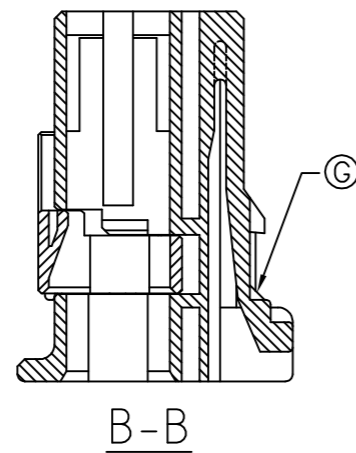

삽입방향

NOTE

- APPLIED CONTACT P/N;
 090 II- 368083, 368084, 368085
 090 III- 1743654, 1743655, 1743656
 S.P.T.- 927840-2, 927831-2, 927827-2, 927829-2, 964203-1, 964204-1

-주기-

- 적용단자 P/N. ; 090 II - 368083, 368084, 368085
 090 III - 1743654, 1743655, 1743656
 S.P.T. - 927840-2, 927831-2, 927827-2, 927829-2, 964203-1, 964204-1

THIS DRAWING IS A CONTROLLED DOCUMENT FOR TYCO ELECTRONICS CORPORATION
 IT IS SUBJECT TO CHANGE AND THE CONTROLLING ENGINEERING ORGANIZATION
 SHOULD BE CONTACTED FOR THE LATEST REVISION.

DIMENSIONS: MM	TOLERANCES UNLESS OTHERWISE SPECIFIED: 0 <XX<10 ± 0.2 10<XX<30 ± 0.25 30<XX ± 0.3 ANGLES ± 3°	DWN	TE Connectivity			
MATERIAL	FINISH	CHK				NAME
SEE TABLE		APVD	.090/.250 HYBRID 14P PLUG ASSEMBLY			
		PRODUCT SPEC	SIZE	CAGE CODE	DRAWING NO	RESTRICTED TO
		APPLICATION SPEC	A3	00779	C=368451	-
		WEIGHT	CUSTOMER DRAWING			SCALE 2/1
			SHEET 1 OF 1			REV G4