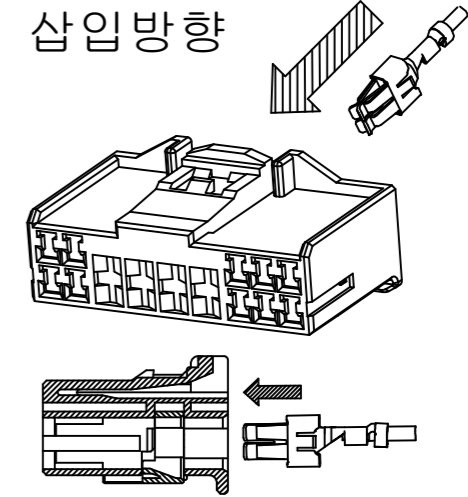

삽입방향

NOTE

- APPLIED CONTACT P/N;
 090 II- 368083, 368084, 368085
 090 III- 1743654, 1743655, 1743656
 S.P.T.- 927840-2, 927831-2, 927827-2, 927829-2, 964203-1, 964204-1

-주기-

- 적용단자 P/N. ; 090 II - 368083, 368084, 368085
 090 III - 1743654, 1743655, 1743656
 S.P.T. - 927840-2, 927831-2, 927827-2, 927829-2, 964203-1, 964204-1

THIS DRAWING IS A CONTROLLED DOCUMENT FOR TYCO ELECTRONICS CORPORATION
 IT IS SUBJECT TO CHANGE AND THE CONTROLLING ENGINEERING ORGANIZATION
 SHOULD BE CONTACTED FOR THE LATEST REVISION.

DIMENSIONS: MM	TOLERANCES UNLESS OTHERWISE SPECIFIED: 0 <XX<10 ± 0.2 10<XX<30 ± 0.25 30<XX ± 0.3 ANGLES ± 3°	DWN	TE Connectivity			
MATERIAL	FINISH	CHK				NAME
SEE TABLE		APVD	.090/.250 HYBRID 14P PLUG ASSEMBLY			
		PRODUCT SPEC	SIZE	CAGE CODE	DRAWING NO	RESTRICTED TO
		APPLICATION SPEC	A3	00779	C=368451	-
		WEIGHT	CUSTOMER DRAWING			SCALE 2/1
			SHEET 1 OF 1			REV G4