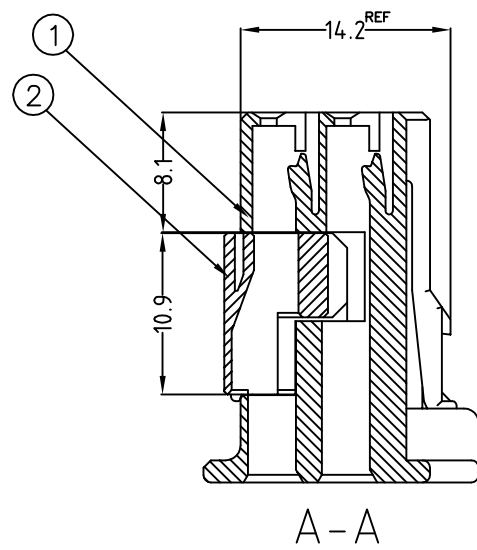

NOTE

- APPLIED CONTACT P/N;
 090 II- 368083, 368084, 368085
 090 III- 1743654, 1743655, 1743656
 S.P.T.- 927840-2, 927831-2, 927827-2, 927829-2, 964203-1, 964204-1
- APPLICABLE PRODUCT SPEC NO. ; 108-61046
 -추가-
 1. 적용단자 P/N. ; 090 II - 368083, 368084, 368085
 090 III - 1743654, 1743655, 1743656
 S.P.T. - 927840-2, 927831-2, 927827-2, 927829-2, 964203-1, 964204-1
 2. 적용제품 규격서 ; 108-61046

ASS'Y P/N	DESCRIPTION
368457-4	090/250 HYB 20P PLUG ASS'Y
368457-1	090/250 HYB 20P PLUG ASS'Y

NO.	COLOR	MATERIAL	DESCRIPTION	QTY
2	NATURAL	PBT	DBL HSG	1
1	BROWN	PBT	PLUG HSG	1
	NATURAL	PBT	PLUG HSG	1

THIS DRAWING IS A CONTROLLED DOCUMENT FOR TYCO ELECTRONICS CORPORATION IT IS SUBJECT TO CHANGE AND THE CONTROLLING ENGINEERING ORGANIZATION SHOULD BE CONTACTED FOR THE LATEST REVISION.		DWN JM JEON CHK JW JUNG APVD HG CHD PRODUCT SPEC - APPLICATION SPEC - WEIGHT -		NAME 090/250 HYB 20P PLUG HSG ASS'Y	
DIMENSIONS: MM 		TOLERANCES UNLESS OTHERWISE SPECIFIED: 0 <XX<10 ± 0.2 10<XX<30 ± 0.25 30<XX ± 0.3 ANGLES ± 3°		SIZE A3 CAGE CODE 00779 DRAWING NO C-368457	
MATERIAL SEE TABLE		FINISH		RESTRICTED TO -	
CUSTOMER DRAWING				SCALE 2/1 SHEET 1 OF 1 REV E1	