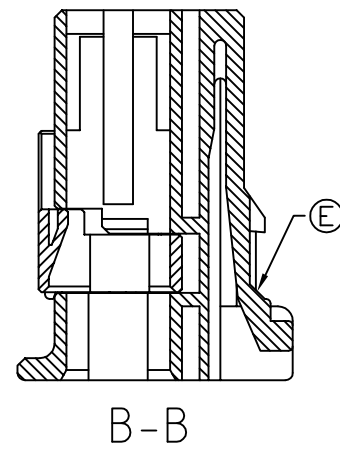

NOTE

- APPLIED CONTACT P/N;
 090 II- 368083, 368084, 368085
 090 III- 1743654, 1743655, 1743656
 S.P.T.- 927840-2, 927831-2, 927827-2, 927829-2, 964203-1, 964204-1
- APPLICABLE PRODUCT SPEC NO. ; 108-61046
 -추가-
 1. 적용단자 P/N. ; 090 II - 368083, 368084, 368085
 090 III - 1743654, 1743655, 1743656
 S.P.T. - 927840-2, 927831-2, 927827-2, 927829-2, 964203-1, 964204-1
 2. 적용제품 규격서 ; 108-61046

ASS'Y P/N	DESCRIPTION
368457-4	090/250 HYB 20P PLUG ASS'Y
368457-1	090/250 HYB 20P PLUG ASS'Y

NO.	COLOR	MATERIAL	DESCRIPTION	QTY
2	NATURAL	PBT	DBL HSG	1
1	BROWN	PBT	PLUG HSG	1
	NATURAL	PBT	PLUG HSG	1

THIS DRAWING IS A CONTROLLED DOCUMENT FOR TYCO ELECTRONICS CORPORATION IT IS SUBJECT TO CHANGE AND THE CONTROLLING ENGINEERING ORGANIZATION SHOULD BE CONTACTED FOR THE LATEST REVISION.		DWN JM JEON CHK JW JUNG APVD HG CHD PRODUCT SPEC - APPLICATION SPEC - WEIGHT -		NAME 090/250 HYB 20P PLUG HSG ASS'Y	
DIMENSIONS: MM 		TOLERANCES UNLESS OTHERWISE SPECIFIED: 0 <XX<10 ± 0.2 10<XX<30 ± 0.25 30<XX ± 0.3 ANGLES ± 3°		SIZE A3 CAGE CODE 00779 DRAWING NO C-368457	
MATERIAL SEE TABLE		FINISH		RESTRICTED TO -	
CUSTOMER DRAWING				SCALE 2/1 SHEET 1 OF 1 REV E1	