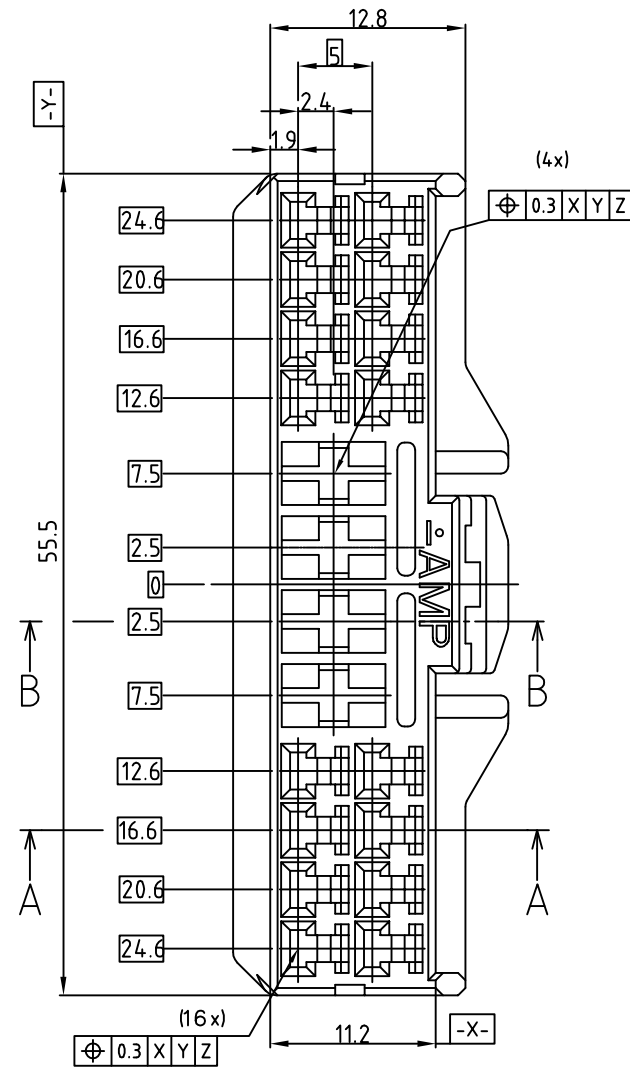

THIS DRAWING IS UNPUBLISHED. RELEASED FOR PUBLICATION
 © COPYRIGHT BY TYCO ELECTRONICS CORPORATION, ALL RIGHTS RESERVED.

LOC	DIST	REVISIONS					
		P	LTR	DESCRIPTION	DATE	DWN	APVD
DS	-		D2	REVISED (ECR-09-019350)	31.AUG.'09	KT	HG
			E	REVISED (ECR-10-014220)	11.AUG.'10	SJ	HG
			E1	REVISED (ECR-12-019821)	15.NOV.'12	JM	HG

NOTE

- APPLIED CONTACT P/N;
 090 II- 368083, 368084, 368085
 090 III- 1743654, 1743655, 1743656
 S.P.T.- 927840-2, 927831-2, 927827-2, 927829-2, 964203-1, 964204-1
- APPLICABLE PRODUCT SPEC NO. ; 108-61046
 -추가-
 1. 적용단자 P/N. ; 090 II - 368083, 368084, 368085
 090 III - 1743654, 1743655, 1743656
 S.P.T. - 927840-2, 927831-2, 927827-2, 927829-2, 964203-1, 964204-1
 2. 적용제품 규격서 ; 108-61046

ASS'Y P/N	DESCRIPTION
368457-4	090/250 HYB 20P PLUG ASS'Y
368457-1	090/250 HYB 20P PLUG ASS'Y

NO.	COLOR	MATERIAL	DESCRIPTION	QTY
2	NATURAL	PBT	DBL HSG	1
1	BROWN	PBT	PLUG HSG	1
	NATURAL	PBT	PLUG HSG	1

THIS DRAWING IS A CONTROLLED DOCUMENT FOR TYCO ELECTRONICS CORPORATION IT IS SUBJECT TO CHANGE AND THE CONTROLLING ENGINEERING ORGANIZATION SHOULD BE CONTACTED FOR THE LATEST REVISION.		DWN JM JEON CHK JW JUNG APVD HG CHD PRODUCT SPEC - APPLICATION SPEC - WEIGHT -		NAME 090/250 HYB 20P PLUG HSG ASS'Y	
DIMENSIONS: MM 		TOLERANCES UNLESS OTHERWISE SPECIFIED: 0 <XX<10 ± 0.2 10<XX<30 ± 0.25 30<XX ± 0.3 ANGLES ± 3°		SIZE A3 CAGE CODE 00779 DRAWING NO C-368457	
MATERIAL SEE TABLE		FINISH		RESTRICTED TO -	
CUSTOMER DRAWING				SCALE 2/1 SHEET 1 OF 1 REV E1	