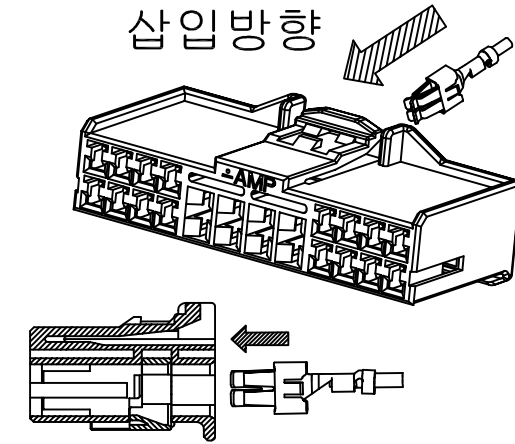

NOTE

- APPLIED CONTACT P/N;
 090 II- 368083, 368084, 368085
 090 III- 1743654, 1743655, 1743656
 S.P.T.- 927840-2, 927831-2, 927827-2, 927829-2, 964203-1, 964204-1
- APPLICABLE PRODUCT SPEC NO. ; 108-61046
 -추가-
 1. 적용단자 P/N. ; 090 II - 368083, 368084, 368085
 090 III - 1743654, 1743655, 1743656
 S.P.T. - 927840-2, 927831-2, 927827-2, 927829-2, 964203-1, 964204-1
 2. 적용제품 규격서 ; 108-61046

ASS'Y P/N	DESCRIPTION
368457-4	090/250 HYB 20P PLUG ASS'Y
368457-1	090/250 HYB 20P PLUG ASS'Y

NO.	COLOR	MATERIAL	DESCRIPTION	QTY
2	NATURAL	PBT	DBL HSG	1
1	BROWN	PBT	PLUG HSG	1
	NATURAL	PBT	PLUG HSG	1

THIS DRAWING IS A CONTROLLED DOCUMENT FOR TYCO ELECTRONICS CORPORATION IT IS SUBJECT TO CHANGE AND THE CONTROLLING ENGINEERING ORGANIZATION SHOULD BE CONTACTED FOR THE LATEST REVISION.		DWN JM JEON CHK JW JUNG APVD HG CHD PRODUCT SPEC - APPLICATION SPEC - WEIGHT -		NAME 090/250 HYB 20P PLUG HSG ASS'Y	
DIMENSIONS: MM 		TOLERANCES UNLESS OTHERWISE SPECIFIED: 0 <XX<10 ± 0.2 10<XX<30 ± 0.25 30<XX ± 0.3 ANGLES ± 3°		SIZE A3 CAGE CODE 00779 DRAWING NO C-368457	
MATERIAL SEE TABLE		FINISH		RESTRICTED TO -	
CUSTOMER DRAWING				SCALE 2/1 SHEET 1 OF 1 REV E1	