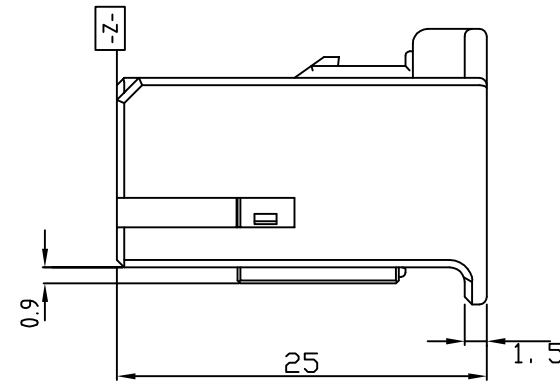

NOTE

- APPLIED CONTACT P/N;
 090 II- 368083, 368084, 368085
 090 III- 1743654, 1743655, 1743656
 S.P.T.- 927840-2, 927831-2, 927827-2, 927829-2, 964203-1, 964204-1
- APPLICABLE PRODUCT SPEC NO. ; 108-61046
 -추가-
 1. 적용단자 P/N. ; 090 II - 368083, 368084, 368085
 090 III - 1743654, 1743655, 1743656
 S.P.T. - 927840-2, 927831-2, 927827-2, 927829-2, 964203-1, 964204-1
 2. 적용제품 규격서 ; 108-61046

ASS'Y P/N	DESCRIPTION
368457-4	090/250 HYB 20P PLUG ASS'Y
368457-1	090/250 HYB 20P PLUG ASS'Y

NO.	COLOR	MATERIAL	DESCRIPTION	QTY
2	NATURAL	PBT	DBL HSG	1
1	BROWN	PBT	PLUG HSG	1
	NATURAL	PBT	PLUG HSG	1

THIS DRAWING IS A CONTROLLED DOCUMENT FOR TYCO ELECTRONICS CORPORATION IT IS SUBJECT TO CHANGE AND THE CONTROLLING ENGINEERING ORGANIZATION SHOULD BE CONTACTED FOR THE LATEST REVISION.		DWN JM JEON CHK JW JUNG APVD HG CHD PRODUCT SPEC - APPLICATION SPEC - WEIGHT -		NAME 090/250 HYB 20P PLUG HSG ASS'Y	
DIMENSIONS: MM 		TOLERANCES UNLESS OTHERWISE SPECIFIED: 0 <XX<10 ± 0.2 10<XX<30 ± 0.25 30<XX ± 0.3 ANGLES ± 3°		SIZE A3 CAGE CODE 00779 DRAWING NO C-368457	
MATERIAL SEE TABLE		FINISH		RESTRICTED TO -	
CUSTOMER DRAWING				SCALE 2/1 SHEET 1 OF 1 REV E1	