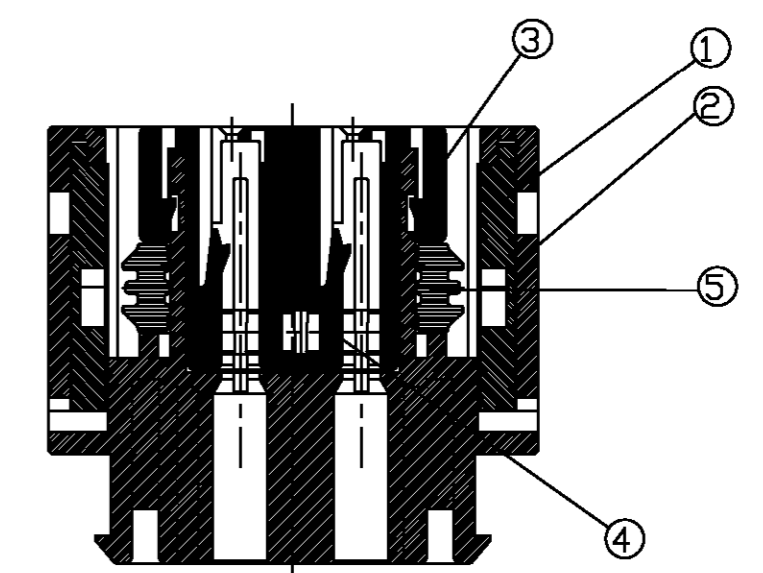

SECT A-A

NOTES  
 △ APPLY WIRE COVER 316873-2

QTY	REV	DESCRIPTION	MATERIAL	COLOR	ITEM NO.				
1	1	SILICON SEAL RING	SILICON	ORANGE	5				
1	1	PBT DBL LOCK PLATE	PBT	NATURAL	4				
1	1	PBT LANCE HSG	PBT	BLACK	3				
1	1	PBT PLUG HSG	PBT	BLACK	2				
1	1	PBT-GF30 SLIDE	PBT-GF30	BROWN	1				
1	1	PBT-GF30 SLIDE	PBT-GF30	BLACK					
1	1	PBT-GF30 SLIDE	PBT-GF30	GRAY					
1	1	PBT-GF30 SLIDE	PBT-GF30	ORANGE					
A	B	B	B	B	REV	MATERIAL	NAME	COLOR	ITEM NO.
-5	-4	-3	-2	-1					

DIMENSIONS: mm		TOLERANCES UNLESS OTHERWISE SPECIFIED:	
0 <XX<10 ± 0.2		10<XX<30 ± 0.25	
30<XX ± 0.3		ANGLES ± 3°	
3rd ANGLE PROJECTION		MATERIAL: SEE TABLE	
FINISH: SEE TABLE		DWN: YH_MA	
		CHK: CS_LEE	
		APVD: CS_LEE	
		PRODUCT SPEC: 108-5523	
		APPLICATION SPEC: SEE TABLE	
		WEIGHT: 43.0g	

175091-1	114-5126
175090-1	114-5126
900293-1	114-5216
APPLICABLE TERMINAL P/N/APPLICATION SPEC	
AMP KOREA, kyungsan, korea	
NAME: PLUG ASSY FOR 25P ABS	
SIZE: A2	CAGE CODE: 00779
DRAWING NO: 368482	RESTRICTED TO: C
SCALE: 2:1	SHEET: 1 OF 1
REV: C	