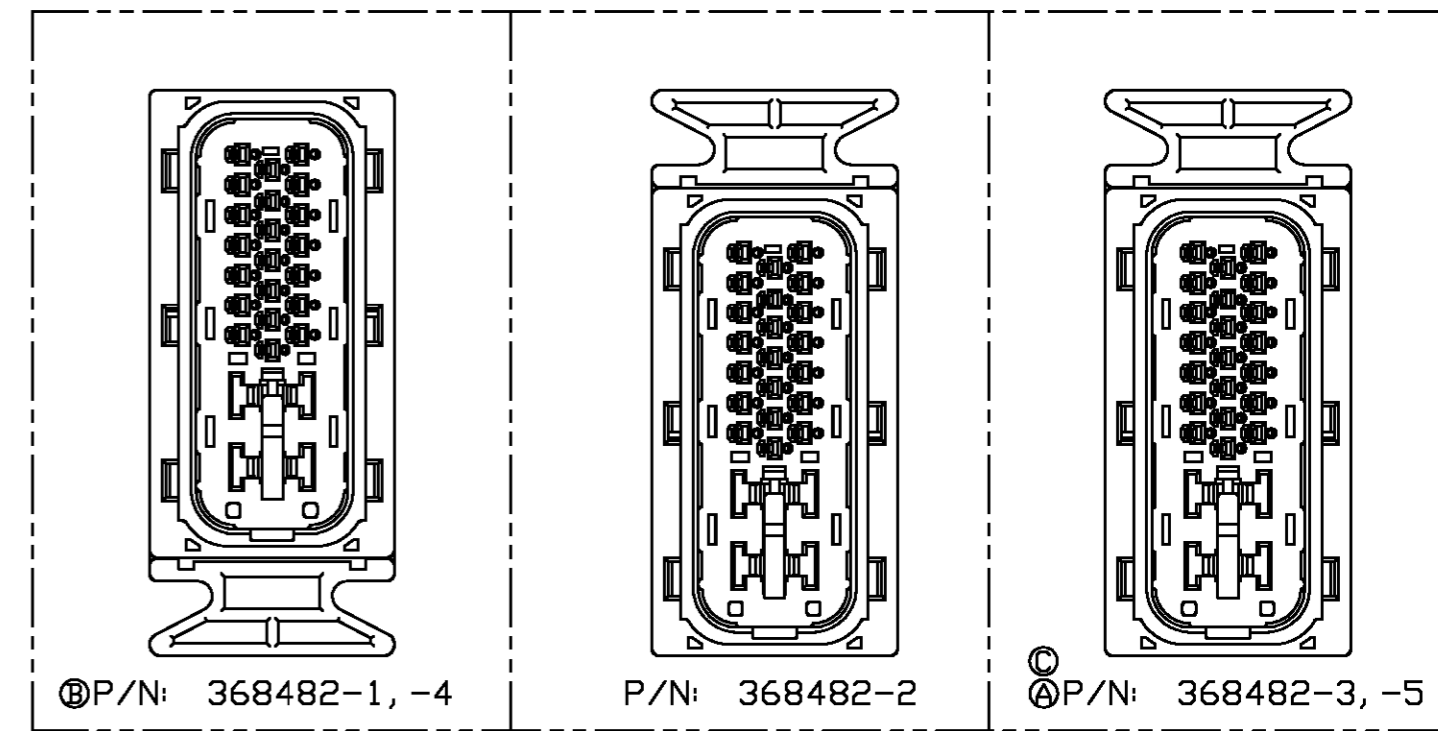

SECT A-A

NOTES  
 △ APPLY WIRE COVER 316873-2

QTY	REV	DESCRIPTION	MATERIAL	COLOR	ITEM NO.				
1	1	SILICON SEAL RING	SILICON	ORANGE	5				
1	1	PBT DBL LOCK PLATE	PBT	NATURAL	4				
1	1	PBT LANCE HSG	PBT	BLACK	3				
1	1	PBT PLUG HSG	PBT	BLACK	2				
1	1	PBT-GF30 SLIDE	PBT-GF30	BROWN	1				
1	1	PBT-GF30 SLIDE	PBT-GF30	BLACK					
1	1	PBT-GF30 SLIDE	PBT-GF30	GRAY					
1	1	PBT-GF30 SLIDE	PBT-GF30	ORANGE					
A	B	B	B	B	REV	MATERIAL	NAME	COLOR	ITEM NO.
-5	-4	-3	-2	-1					

DIMENSIONS: mm		TOLERANCES UNLESS OTHERWISE SPECIFIED:	
0 <XX<10 ± 0.2		10<XX<30 ± 0.25	
30<XX ± 0.3		ANGLES ± 3°	
3rd ANGLE PROJECTION		MATERIAL: SEE TABLE	
FINISH: SEE TABLE		DWN: YH_MA	
		CHK: CS_LEE	
		APVD: CS_LEE	
		PRODUCT SPEC: 108-5523	
		APPLICATION SPEC: SEE TABLE	
		WEIGHT: 43.0g	

175091-1	114-5126
175090-1	114-5126
900293-1	114-5216
APPLICABLE TERMINAL P/N/APPLICATION SPEC	
AMP KOREA, kyungsan, korea	
NAME: PLUG ASSY FOR 25P ABS	
SIZE: A2	CAGE CODE: 00779
DRAWING NO: 368482	RESTRICTED TO: C
SCALE: 2:1	SHEET: 1 OF 1
REV: C	