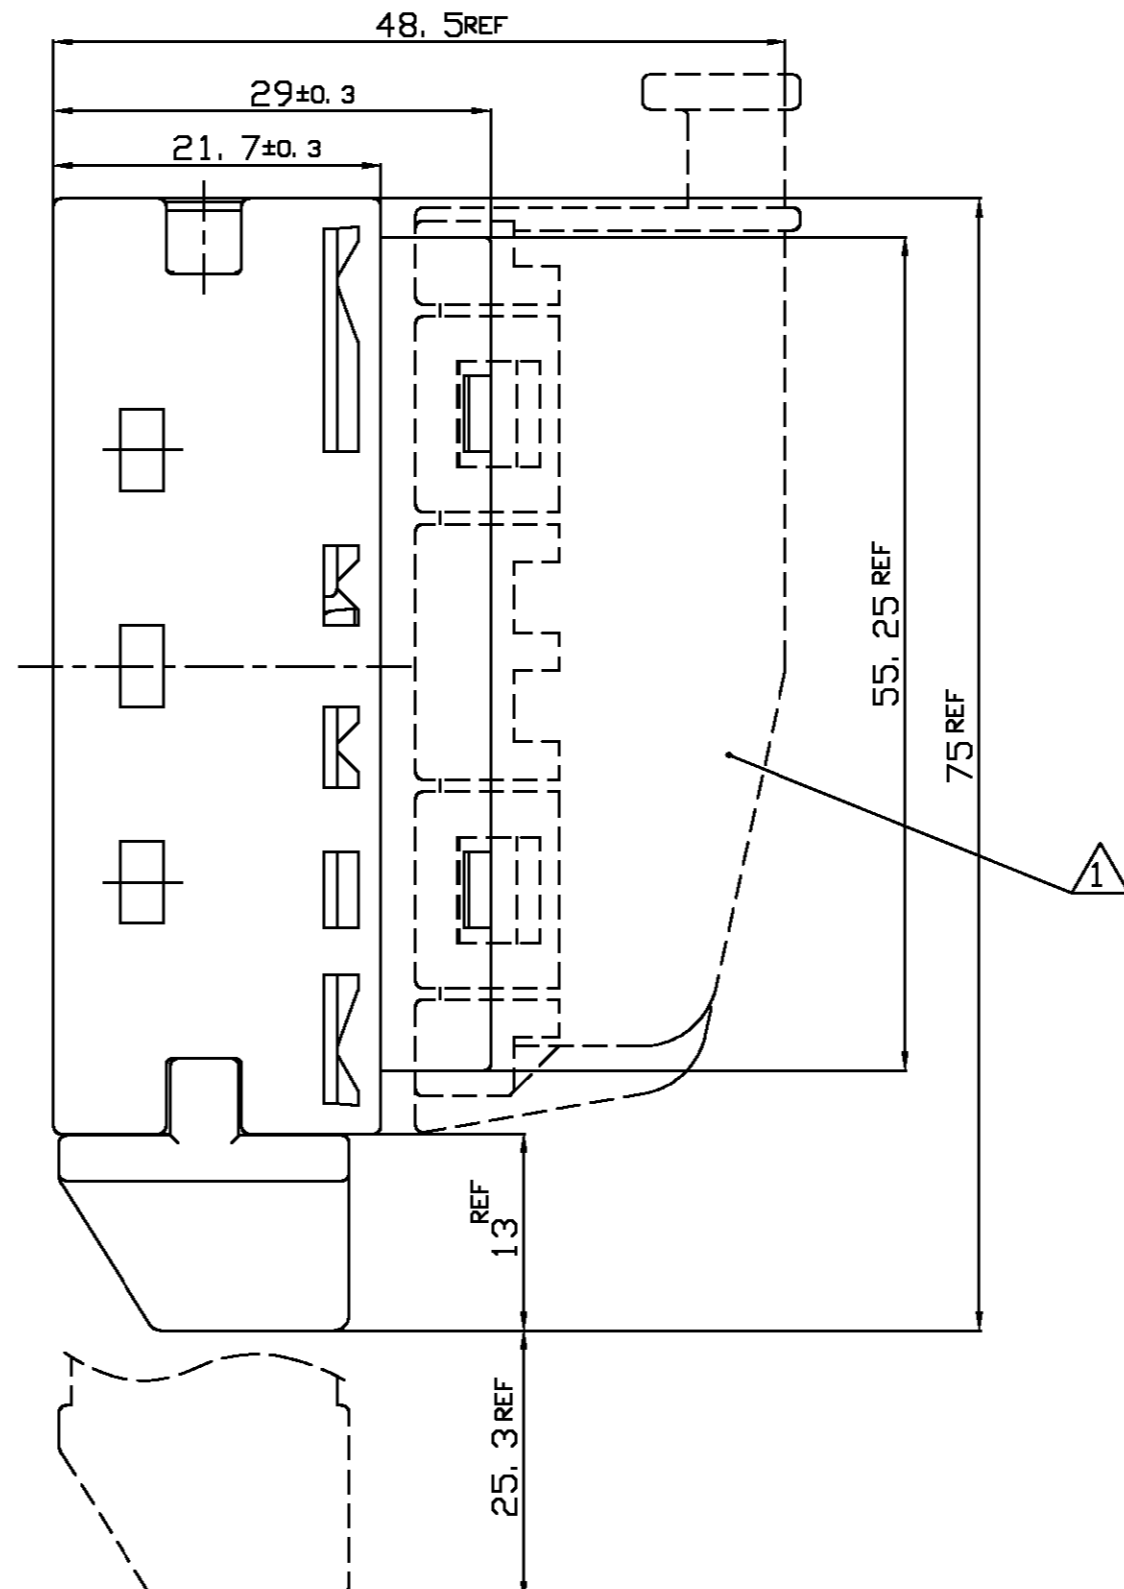

SECT A-A

NOTES  
 △ APPLY WIRE COVER 316873-2

QTY	REV	DESCRIPTION	MATERIAL	COLOR	ITEM NO.				
1	1	SILICON SEAL RING	SILICON	ORANGE	5				
1	1	PBT DBL LOCK PLATE	PBT	NATURAL	4				
1	1	PBT LANCE HSG	PBT	BLACK	3				
1	1	PBT PLUG HSG	PBT	BLACK	2				
1	1	PBT-GF30 SLIDE	PBT-GF30	BROWN	1				
1	1	PBT-GF30 SLIDE	PBT-GF30	BLACK					
1	1	PBT-GF30 SLIDE	PBT-GF30	GRAY					
1	1	PBT-GF30 SLIDE	PBT-GF30	ORANGE					
A	B	B	B	B	REV	MATERIAL	NAME	COLOR	ITEM NO.
-5	-4	-3	-2	-1					

DIMENSIONS: mm		TOLERANCES UNLESS OTHERWISE SPECIFIED:	
0 <XX<10 ± 0.2		10<XX<30 ± 0.25	
30<XX ± 0.3		ANGLES ± 3°	
3rd ANGLE PROJECTION		MATERIAL: SEE TABLE	
FINISH: SEE TABLE		DWN: YH_MA	
		CHK: CS_LEE	
		APVD: CS_LEE	
		PRODUCT SPEC: 108-5523	
		APPLICATION SPEC: SEE TABLE	
		WEIGHT: 43.0g	

175091-1	114-5126
175090-1	114-5126
900293-1	114-5216
APPLICABLE TERMINAL P/N/APPLICATION SPEC	
AMP KOREA, kyungsan, korea	
NAME: PLUG ASSY FOR 25P ABS	
SIZE: A2	CAGE CODE: 00779
DRAWING NO: 368482	RESTRICTED TO: C
SCALE: 2:1	SHEET: 1 OF 1
REV: C	