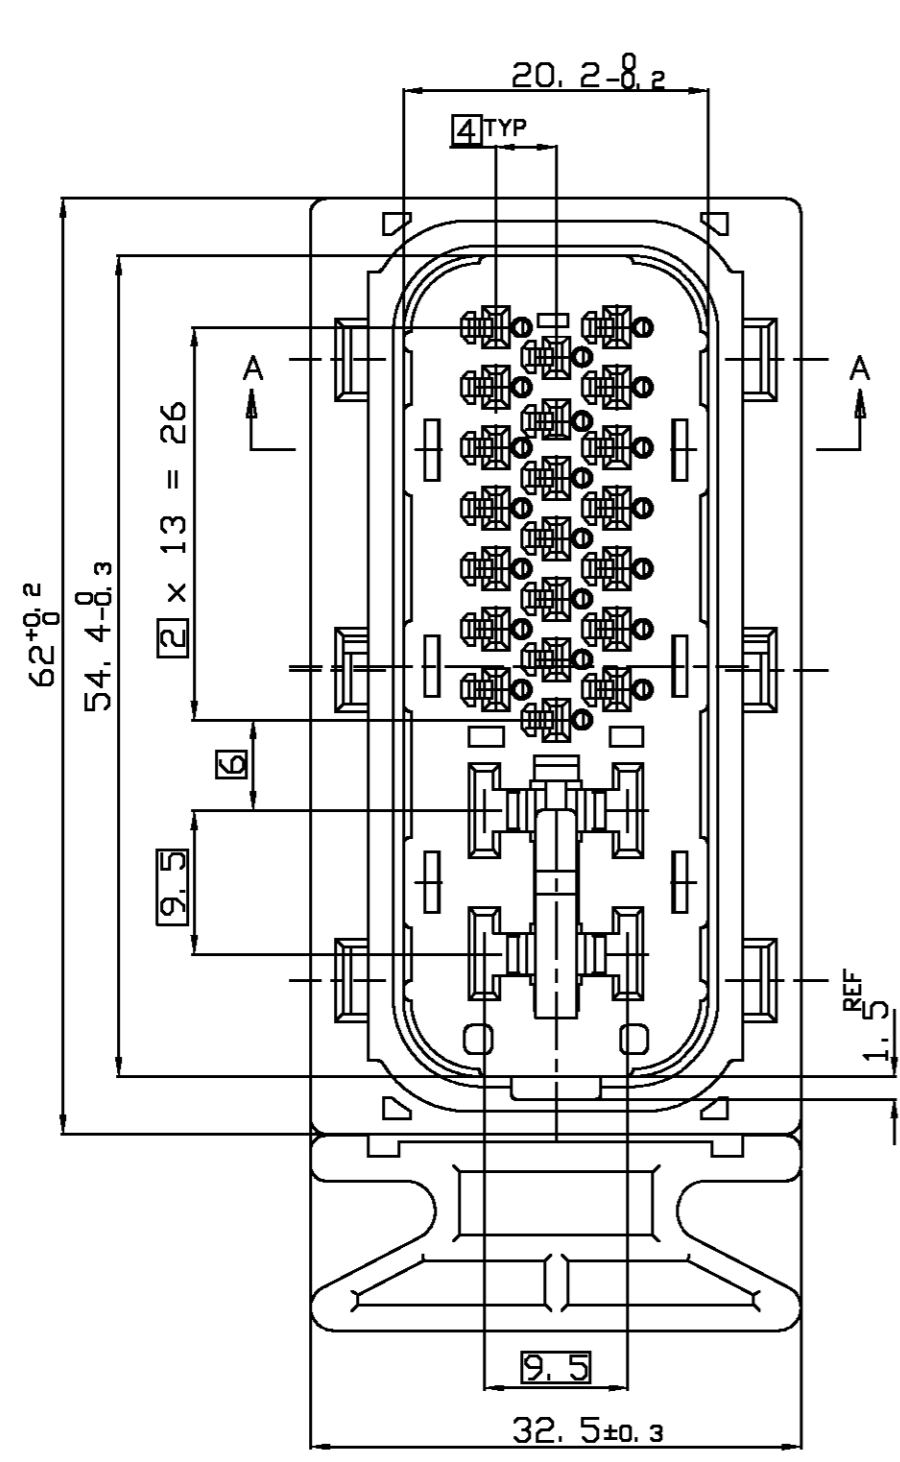

LOC	DIST	REVISIONS					
DS		P	LTR	DESCRIPTION	DATE	DWN	APVD
		A		RELEASED ECN<FC00-0094-02>	18. JUN' 02	JW	CS
		B		RELEASED ECN<FC00-0034-04>	03. MAR' 04	MS	CS
		C		REVISED < ECR-05-005458 >	23. JUN' 05	YH	CS

SECT A-A

NOTES  
 △ APPLY WIRE COVER 316873-2

QTY	REV	DESCRIPTION	MATERIAL	COLOR	ITEM NO.				
1	1	SILICON SEAL RING	SILICON	ORANGE	5				
1	1	PBT DBL LOCK PLATE	PBT	NATURAL	4				
1	1	PBT LANCE HSG	PBT	BLACK	3				
1	1	PBT PLUG HSG	PBT	BLACK	2				
1	1	PBT-GF30 SLIDE	PBT-GF30	BROWN	1				
1	1	PBT-GF30 SLIDE	PBT-GF30	BLACK					
1	1	PBT-GF30 SLIDE	PBT-GF30	GRAY					
1	1	PBT-GF30 SLIDE	PBT-GF30	ORANGE					
A	B	B	B	B	REV	MATERIAL	NAME	COLOR	ITEM NO.
-5	-4	-3	-2	-1					

DIMENSIONS: mm		TOLERANCES UNLESS OTHERWISE SPECIFIED:	
0 <XX<10 ± 0.2		10<XX<30 ± 0.25	
30<XX ± 0.3		ANGLES ± 3°	
3rd ANGLE PROJECTION		MATERIAL: SEE TABLE	
FINISH: SEE TABLE		DWN: YH_MA	
		CHK: CS_LEE	
		APVD: CS_LEE	
		PRODUCT SPEC: 108-5523	
		APPLICATION SPEC: SEE TABLE	
		WEIGHT: 43.0g	

175091-1	114-5126
175090-1	114-5126
900293-1	114-5216
APPLICABLE TERMINAL P/N/APPLICATION SPEC	
AMP KOREA, kyungsan, korea	
NAME: PLUG ASSY FOR 25P ABS	
SIZE: A2	CAGE CODE: 00779
DRAWING NO: 368482	RESTRICTED TO: C
SCALE: 2:1	SHEET: 1 OF 1
REV: C	