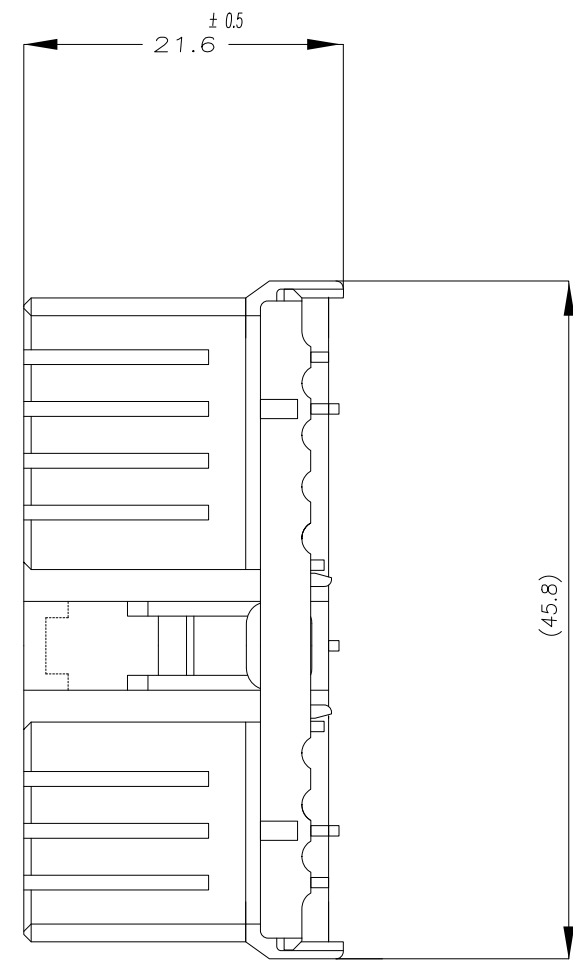

D

C

B

A

- Notes
- MUST BE KEPT BETWEEN **-A-** AND 2mm
 - TO BE MATED WITH CAP HSG SMOOTHLY
 - APPLIED REC CONTACT P/N : 173630 & 173631
 - APPLIED CAP HSG P/N : 368510

BLACK	TRIBIT 1503(S)K	0-368511-2
NATURAL	TRIBIT 1503(S)K	0-368511-1
COLOR	MATERIAL	P/N

<small>THIS DRAWING IS A CONTROLLED DOCUMENT FOR TYCO ELECTRONICS CORPORATION IT IS SUBJECT TO CHANGE AND THE CONTROLLING ENGINEERING ORGANIZATION SHOULD BE CONTACTED FOR THE LATEST REVISION.</small>		DWN YC LEE CHK YM CHOI APVD HG CHO PRODUCT SPEC APPLICATION SPEC WEIGHT -		Tyco Electronics AMP KOREA Kyungsan, Korea	
DIMENSIONS: mm 		TOLERANCES UNLESS OTHERWISE SPECIFIED: 0<XX<10 ± 0.2 10<XX<30 ± 0.25 30<XX ± 0.3 ANGLES ± 3°		NAME .070 MLC 20P PLUG HSG	
MATERIAL SEE TABLE		FINISH		SIZE CAGE CODE DRAWING NO RESTRICTED TO A300779 C-368511 -	
CUSTOMER DRAWING				SCALE 2:1 SHEET 1 OF 1 REV 01	