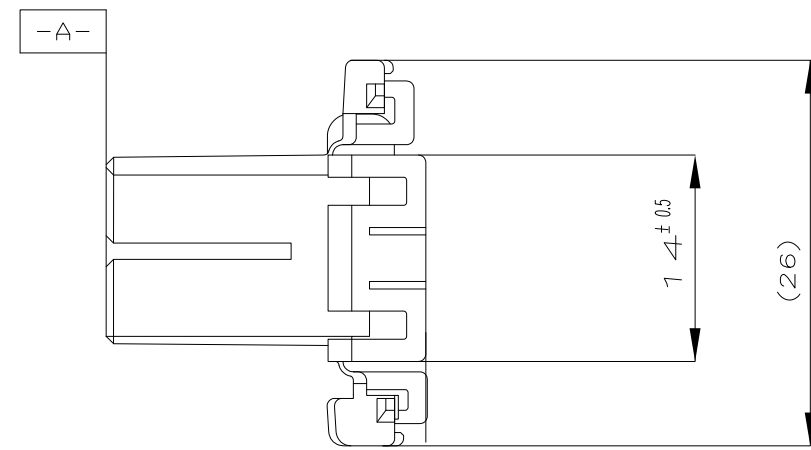

D

C

B

A

- Notes
- MUST BE KEPT BETWEEN **-A-** AND 2mm
 - TO BE MATED WITH CAP HSG SMOOTHLY
 - APPLIED REC CONTACT P/N : 173630 & 173631
 - APPLIED CAP HSG P/N : 368510

BLACK	TRIBIT 1503(S)K	0-368511-2
NATURAL	TRIBIT 1503(S)K	0-368511-1
COLOR	MATERIAL	P/N

<small>THIS DRAWING IS A CONTROLLED DOCUMENT FOR TYCO ELECTRONICS CORPORATION IT IS SUBJECT TO CHANGE AND THE CONTROLLING ENGINEERING ORGANIZATION SHOULD BE CONTACTED FOR THE LATEST REVISION.</small>		DWN YC LEE CHK YM CHOI APVD HG CHO PRODUCT SPEC APPLICATION SPEC WEIGHT -		Tyco Electronics AMP KOREA Kyungsan, Korea	
DIMENSIONS: mm 		TOLERANCES UNLESS OTHERWISE SPECIFIED: 0<XX<10 ± 0.2 10<XX<30 ± 0.25 30<XX ± 0.3 ANGLES ± 3°		NAME .070 MLC 20P PLUG HSG	
MATERIAL SEE TABLE		FINISH		SIZE CAGE CODE DRAWING NO RESTRICTED TO A300779 C-368511 -	
CUSTOMER DRAWING				SCALE 2:1 SHEET 1 OF 1 REV 01	