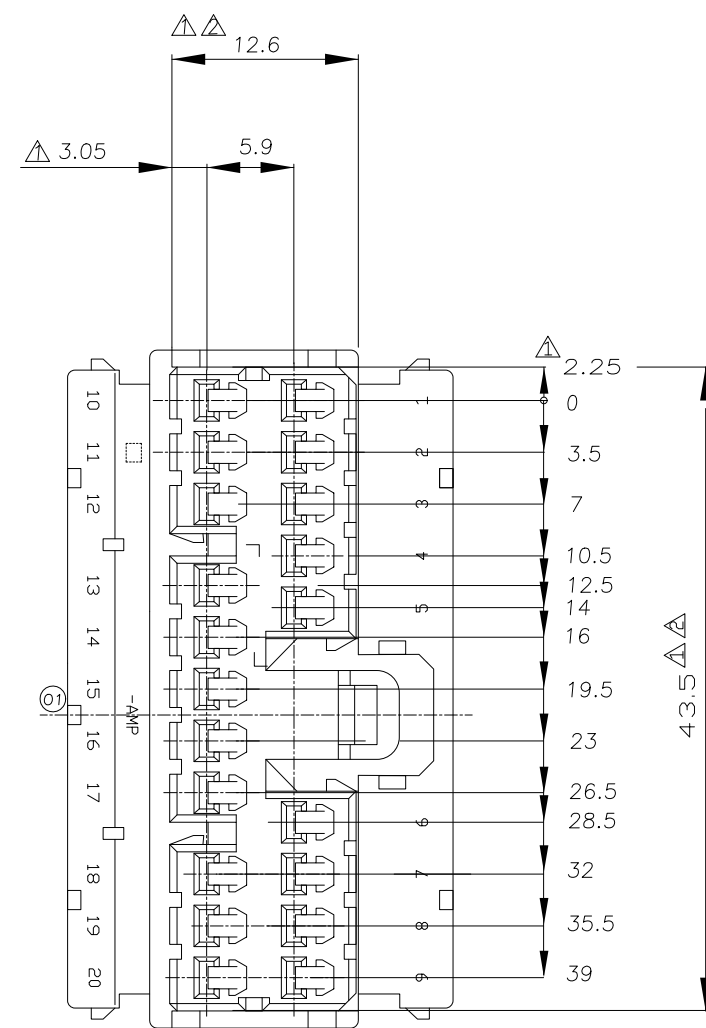

4

3

2

1

THIS DRAWING IS UNPUBLISHED. RELEASED FOR PUBLICATION 20
 © COPYRIGHT 20 BY TYCO ELECTRONICS CORPORATION. ALL RIGHTS RESERVED.

LOC	DIST	REVISIONS					
		P	LTR	DESCRIPTION	DATE	DWN	APVD
DS	-		0	RELEASED(RD98-146)	01.JUN'98	HS	CS
			01	REVISED(ECR-08-017766)	16.JUL'08	YC	HG

D

C

B

A

- Notes
- MUST BE KEPT BETWEEN **-A-** AND 2mm
 - TO BE MATED WITH CAP HSG SMOOTHLY
 - APPLIED REC CONTACT P/N : 173630 & 173631
 - APPLIED CAP HSG P/N : 368510

BLACK	TRIBIT 1503(S)K	0-368511-2
NATURAL	TRIBIT 1503(S)K	0-368511-1
COLOR	MATERIAL	P/N

<small>THIS DRAWING IS A CONTROLLED DOCUMENT FOR TYCO ELECTRONICS CORPORATION IT IS SUBJECT TO CHANGE AND THE CONTROLLING ENGINEERING ORGANIZATION SHOULD BE CONTACTED FOR THE LATEST REVISION.</small>		DWN YC LEE CHK YM CHOI APVD HG CHO PRODUCT SPEC APPLICATION SPEC WEIGHT -		Tyco Electronics AMP KOREA Kyungsan, Korea	
DIMENSIONS: mm 		TOLERANCES UNLESS OTHERWISE SPECIFIED: 0<XX<10 ± 0.2 10<XX<30 ± 0.25 30<XX ± 0.3 ANGLES ± 3°		NAME .070 MLC 20P PLUG HSG	
MATERIAL SEE TABLE		FINISH		SIZE CAGE CODE DRAWING NO RESTRICTED TO A300779 C-368511 -	
CUSTOMER DRAWING				SCALE 2:1 SHEET 1 OF 1 REV 01	