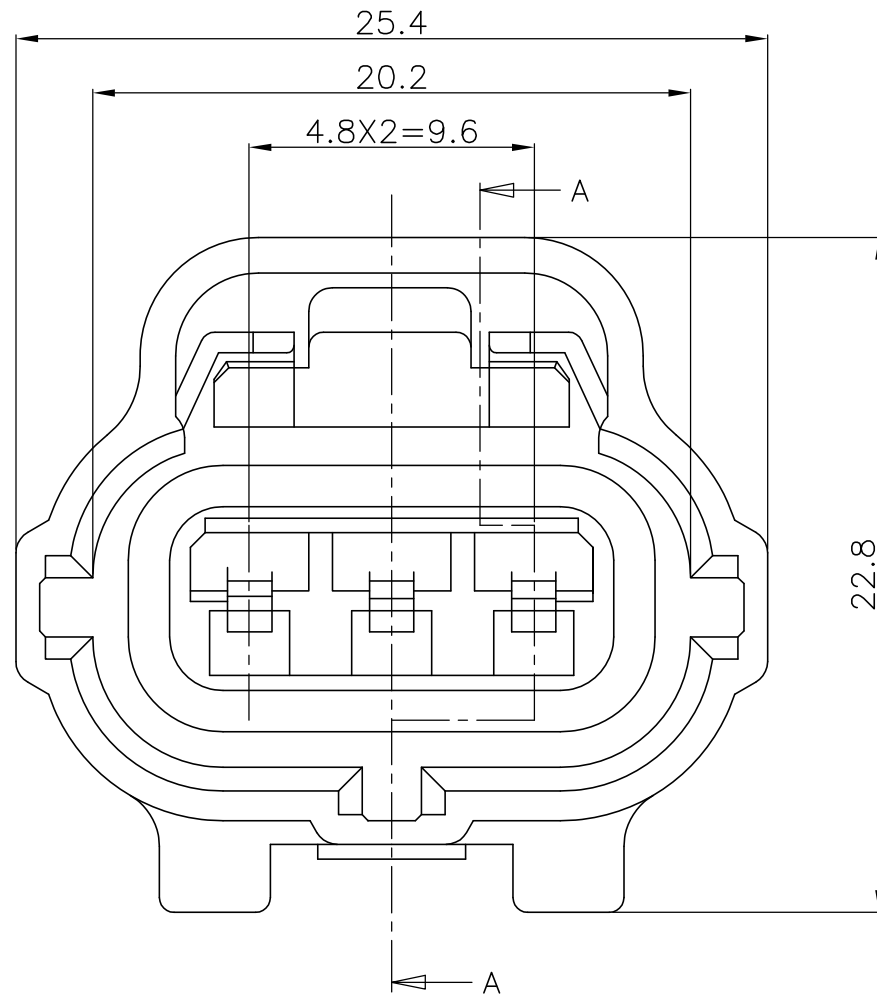

SECT A-A

NOTE;

- FOR CAP HOUSING P/N 174359,173065
- THIS PART MUST BE USED WITH DOUBLE LOCK PLATE P/N 174358
- APPLICABLE CONTACT P/N 171630, 171662

NO	COLOR	MATERIAL	DESCRIPTION	QTY
2	BROWN	SILICON	SEAL RING	1
1	LIGHT GREY	PBT	3P PLUG HOUSING	1
1	BLACK	PBT	3P PLUG HOUSING	1

<small>THIS DRAWING IS A CONTROLLED DOCUMENT FOR TYCO ELECTRONICS CORPORATION IT IS SUBJECT TO CHANGE AND THE CONTROLLING ENGINEERING ORGANIZATION SHOULD BE CONTACTED FOR THE LATEST REVISION.</small>		DWN JH CHO CHK KT LIM APVD HG CHO PRODUCT SPEC 108-61054 APPLICATION SPEC 114-5082 WEIGHT 6.15g		Tyco Electronics Tyco Electronics Kyungsan, Korea	
DIMENSIONS: mm 		TOLERANCES UNLESS OTHERWISE SPECIFIED: ± 0.15 $\pm 1^{\circ}$		NAME ECONOSEAL J-MARKII(+) CONNECTOR 3 POS. PLUG HOUSING	
MATERIAL SEE TABLE FINISH -		SIZE A3 CAGE CODE 00779 DRAWING NO C=368523		RESTRICTED TO -	
CUSTOMER DRAWING				SCALE 2:1	SHEET 1 OF 1 REV A