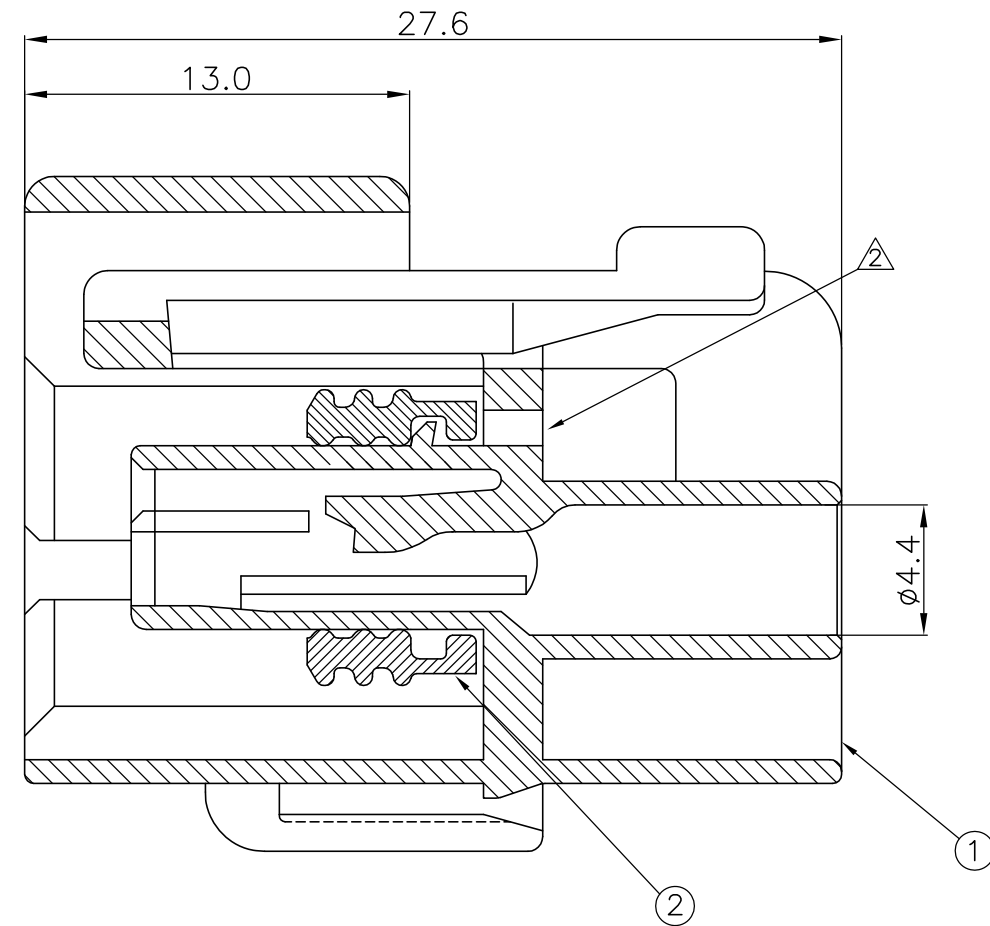

SECT A-A

NOTE;

- FOR CAP HOUSING P/N 174359,173065
- THIS PART MUST BE USED WITH DOUBLE LOCK PLATE P/N 174358
- APPLICABLE CONTACT P/N 171630, 171662

NO	COLOR	MATERIAL	DESCRIPTION	QTY
2	BROWN	SILICON	SEAL RING	1
1	LIGHT GREY	PBT	3P PLUG HOUSING	1
1	BLACK	PBT	3P PLUG HOUSING	1

<small>THIS DRAWING IS A CONTROLLED DOCUMENT FOR TYCO ELECTRONICS CORPORATION IT IS SUBJECT TO CHANGE AND THE CONTROLLING ENGINEERING ORGANIZATION SHOULD BE CONTACTED FOR THE LATEST REVISION.</small>		DWN JH CHO CHK KT LIM APVD HG CHO PRODUCT SPEC 108-61054 APPLICATION SPEC 114-5082 WEIGHT 6.15g		Tyco Electronics Tyco Electronics Kyungsan, Korea	
DIMENSIONS: mm 		TOLERANCES UNLESS OTHERWISE SPECIFIED: ± 0.15 $\pm 1^{\circ}$		NAME ECONOSEAL J-MARKII(+) CONNECTOR 3 POS. PLUG HOUSING	
MATERIAL SEE TABLE FINISH -		SIZE A3 CAGE CODE 00779 DRAWING NO C=368523		RESTRICTED TO -	
CUSTOMER DRAWING				SCALE 2:1	SHEET 1 OF 1 REV A