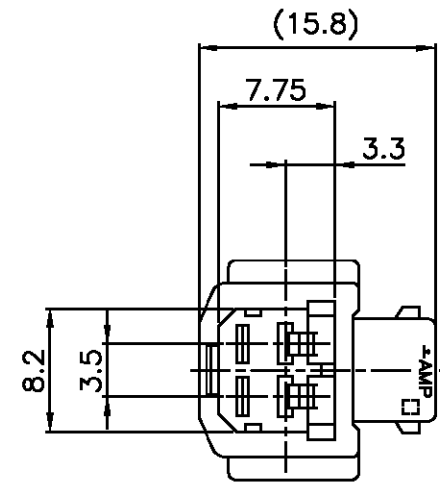

THIS DRAWING IS UNPUBLISHED.

RELEASED FOR PUBLICATION

,19

© COPYRIGHT 19

BY AMP INCORPORATED. ALL RIGHTS RESERVED.

LOC DS DIST

REVISIONS

P	LTR	DESCRIPTION	DATE	DWN	APVD
	O	RELEASED(FC00-0002-00)	04,JAN,00	HS	CS
	A	REVISED(FC00-0050-01)	11,MAY,01	MS	CS

NOTES

- ① MUST BE KEPT FROM AND 2.
- 2, THE MATING PLUG HOUSING PART NUMBER: 368538.
- 3, APPLIED TAB CONTACT P/N: 173645.

①	368545-3	BLACK
	368545-1	NATURAL
	P/N	COLOR

DIMENSIONS: MM

TOLERANCES UNLESS OTHERWISE SPECIFIED:

- 0 <XX<10 ± 0.2
- 10 <XX<30 ± 0.25
- 30 <XX ± 0.3
- ANGLES ± 3°

3rd ANGLE PROJECTION

MATERIAL P.B.T

FINISH ---

DWN MS HER
CHK BM JANG
APVD CS LEE
PRODUCT SPEC
APPLICATION SPEC
WEIGHT

AMP		AMP KOREA. kyungsan, korea
NAME		
.070 MLC 2P CAP HSG.		
SIZE	CAGE CODE	DRAWING NO
A3	00779	③= 368545

SCALE 2/1 SHEET 1 OF 1 REV A