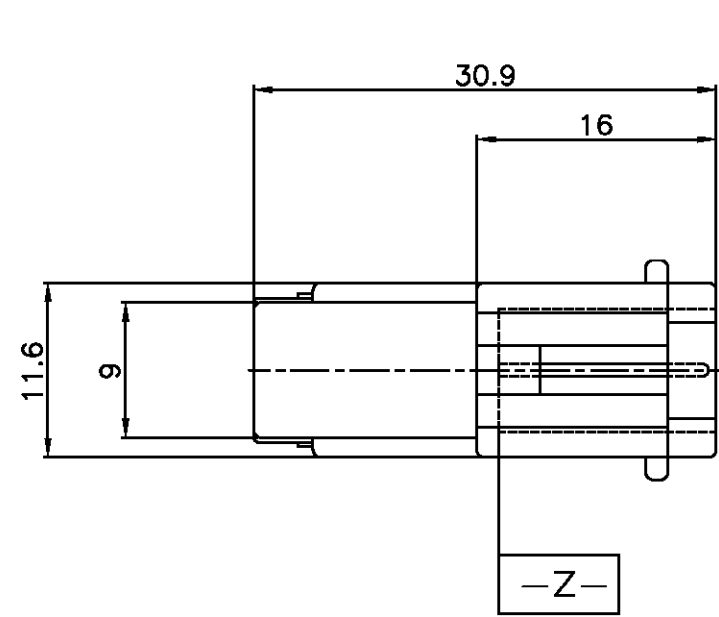

THIS DRAWING IS UNPUBLISHED.

RELEASED FOR PUBLICATION

,19

© COPYRIGHT 19

BY AMP INCORPORATED. ALL RIGHTS RESERVED.

LOC DS DIST

REVISIONS

P	LTR	DESCRIPTION	DATE	DWN	APVD
	O	RELEASED(FC00-0002-00)	04,JAN,00	HS	CS
	A	REVISED(FC00-0050-01)	11,MAY,01	MS	CS

NOTES

- ① MUST BE KEPT FROM AND 2.
- 2, THE MATING PLUG HOUSING PART NUMBER: 368538.
- 3, APPLIED TAB CONTACT P/N: 173645.

①	368545-3	BLACK
	368545-1	NATURAL
	P/N	COLOR

DIMENSIONS: MM

TOLERANCES UNLESS OTHERWISE SPECIFIED:

- 0 <XX<10 ± 0.2
- 10 <XX<30 ± 0.25
- 30 <XX ± 0.3
- ANGLES ± 3°

3rd ANGLE PROJECTION

MATERIAL P.B.T

FINISH ---

DWN MS HER
CHK BM JANG
APVD CS LEE
PRODUCT SPEC
APPLICATION SPEC
WEIGHT

AMP		AMP KOREA. kyungsan, korea
NAME		
.070 MLC 2P CAP HSG.		
SIZE	CAGE CODE	DRAWING NO
A3	00779	③= 368545

SCALE 2/1 SHEET 1 OF 1 REV A