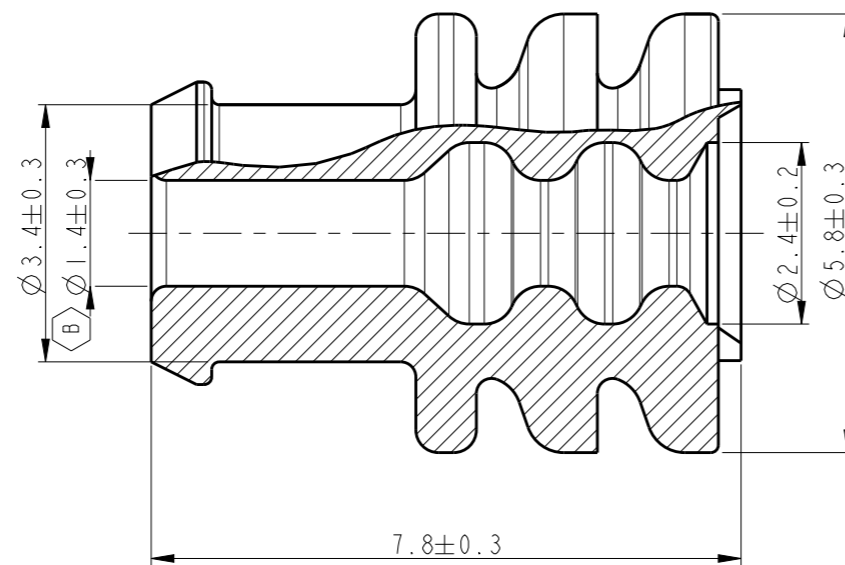

P	LTR	DESCRIPTION	DATE	DWN	APVD
	O	RELEASED (FC00-0020-00)	29FEB2000	YD	CS
	A	REVISED (FC00-0068-00)	31MAY2000	YD	CS
	B	REVISED (ECR-20-008916)	22JUL2020	YH	YJ

SECTION A-A
SCALE 10:1

NOTE :

P/N	MATERIAL	COLOR	HARDNESS	INSULATION
368933-1	SILICONE	WHITE	40±5° ^(B)	∅ 2.2~3.0mm

THIS DRAWING IS A CONTROLLED DOCUMENT.		DWN YD LEE																						
DIMENSIONS: mm		CHK -																						
TOLERANCES UNLESS OTHERWISE SPECIFIED:		APVD CS LFF	NAME WIRE SEAL FOR JPT(TYPE-11) WHITE																					
<table border="1"> <tr> <td>0 PLC</td> <td>±</td> <td>0 <XX<10</td> <td>± 0.2</td> </tr> <tr> <td>1 PLC</td> <td>±</td> <td>10 <XX<30</td> <td>± 0.25</td> </tr> <tr> <td>2 PLC</td> <td>±</td> <td>30 <XX</td> <td>± 0.3</td> </tr> <tr> <td>3 PLC</td> <td>±</td> <td>ANGLES</td> <td>± 3°</td> </tr> <tr> <td>4 PLC</td> <td>±</td> <td>ANGLES</td> <td>±</td> </tr> </table>		0 PLC	±	0 <XX<10	± 0.2	1 PLC	±	10 <XX<30	± 0.25	2 PLC	±	30 <XX	± 0.3	3 PLC	±	ANGLES	± 3°	4 PLC	±	ANGLES	±	PRODUCT SPEC -	RESTRICTED TO -	
0 PLC	±	0 <XX<10	± 0.2																					
1 PLC	±	10 <XX<30	± 0.25																					
2 PLC	±	30 <XX	± 0.3																					
3 PLC	±	ANGLES	± 3°																					
4 PLC	±	ANGLES	±																					
3rd ANGLE PROJECTION		APPLICATION SPEC -	SIZE A3	CAGE CODE 00779	DRAWING NO G-368933																			
MATERIAL TRD material_2		WEIGHT 0.13g	CUSTOMER DRAWING																					
FINISH -		SCALE 10:1	SHEET 1	OF 1	REV B																			