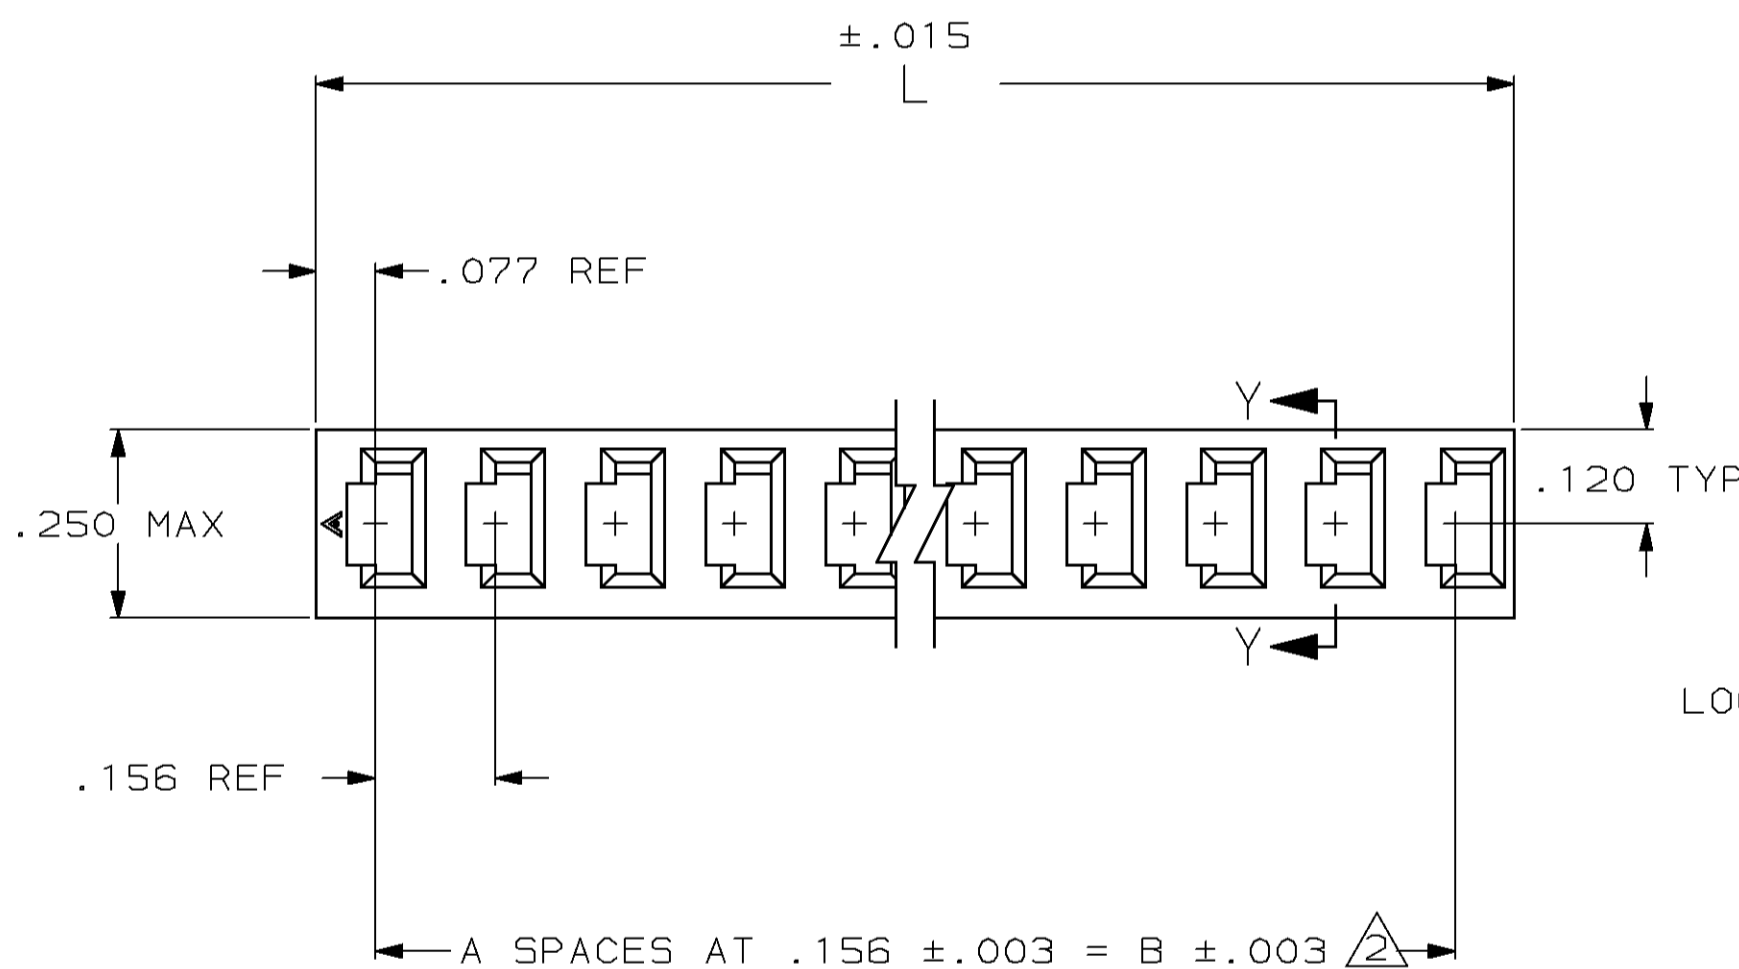

LOCKING LEDGE IDENTIFICATION

SECTION Y-Y

	3.900	3.744	24	25	4-3	4-9	5-87025-0
	3.744	3.588	23	24	4-3	-7	4-3-8
	3.588	3.432	22	23	4-3	-5	4-3-6
	3.432	3.276	21	22	4-3	-3	4-3-4
	3.276	3.120	20	21	4-3	-1	4-3-2
5 OBSOLETE	2.652	2.496	16	17	3-3	4-9	4-87025-0
	2.184	2.028	13	14	3-3	4-7	3-87025-8
OBSOLETE 5	1.716	1.560	10	11	3-3	4-5	3-87025-6
	1.092	.936	6	7	3-3	4-3	3-87025-4
	2.340	2.184	14	15	3-3	4-1	3-87025-2
	2.028	1.872	12	13	2-3	4-9	3-87025-0
	.156	-	-	1	2-3	-8	2-3-7
	.312	.156	1	2	2-3	4-6	2-87025-5
	.780	.624	4	5	2-3	4-4	2-87025-3
	.468	.312	2	3	2-3	4-2	2-87025-1
5 OBSOLETE	2.496	2.340	15	16	1-3	4-9	2-87025-0
5 OBSOLETE	1.560	1.404	9	10	1-3	4-7	1-87025-8
	1.248	1.092	7	8	1-3	4-5	1-87025-6
	.624	.468	3	4	1-3	4-4	1-87025-3
	1.872	1.716	11	12	1-87025-1		1-87025-2
5 OBSOLETE	1.404	1.248	8	9	1-87025-9		1-87025-0
	3.120	2.964	19	20	3-4	-7	87025-8
OBSOLETE 5	2.964	2.808	18	19	3-4	-5	87025-6
5 OBSOLETE	2.808	2.652	17	18	3-4	-3	87025-4
5 OBSOLETE	.936	.780	5	6	87025-1		87025-2

- 1 INK STAMP (WHITE) "AMP", PART NUMBER AND DATE CODE, .062 HIGH CHARACTERS ON HOUSINGS 6 POSITIONS AND GREATER
- 2 TOLERANCE NON CUMULATIVE
- 3 OBSOLETE.
- 4 OBSOLETE STAMPED PARTS MAY BE SUBSTITUTED WITH UNSTAMPED PARTS.
- 5 OBSOLETE PARTS: OBSOLETE CIS STREAMLINING PER D.RENAUD/D.SINISI

DO NOT SCALE PRINT. UNLESS SPECIFIED DIMENSIONS IN INCHES TOLERANCES ON:	DR 12/10/87 G. DOUTY	TE Connectivity	
	CHK 12/18/87 E. D. TREECE	NAME	
	APPD 12/18/87 E. D. TREECE	HOUSING, MOD I, .156 ϕ SINGLE ROW, CRIMP SNAP IN	
MATERIAL FLAME RETARDANT THERMOPLASTIC COLOR-BLACK	APPD 1/4/88 J. S. SCHEIFER	SIZE	FSCM NO
	PRODUCT SPEC 108-25016	C	00779
FINISH -	APPLICATION SPEC 114-25000	DRAWING NO	87025
	WEIGHT -	SCALE	SHEET
		4:1	1 OF 1