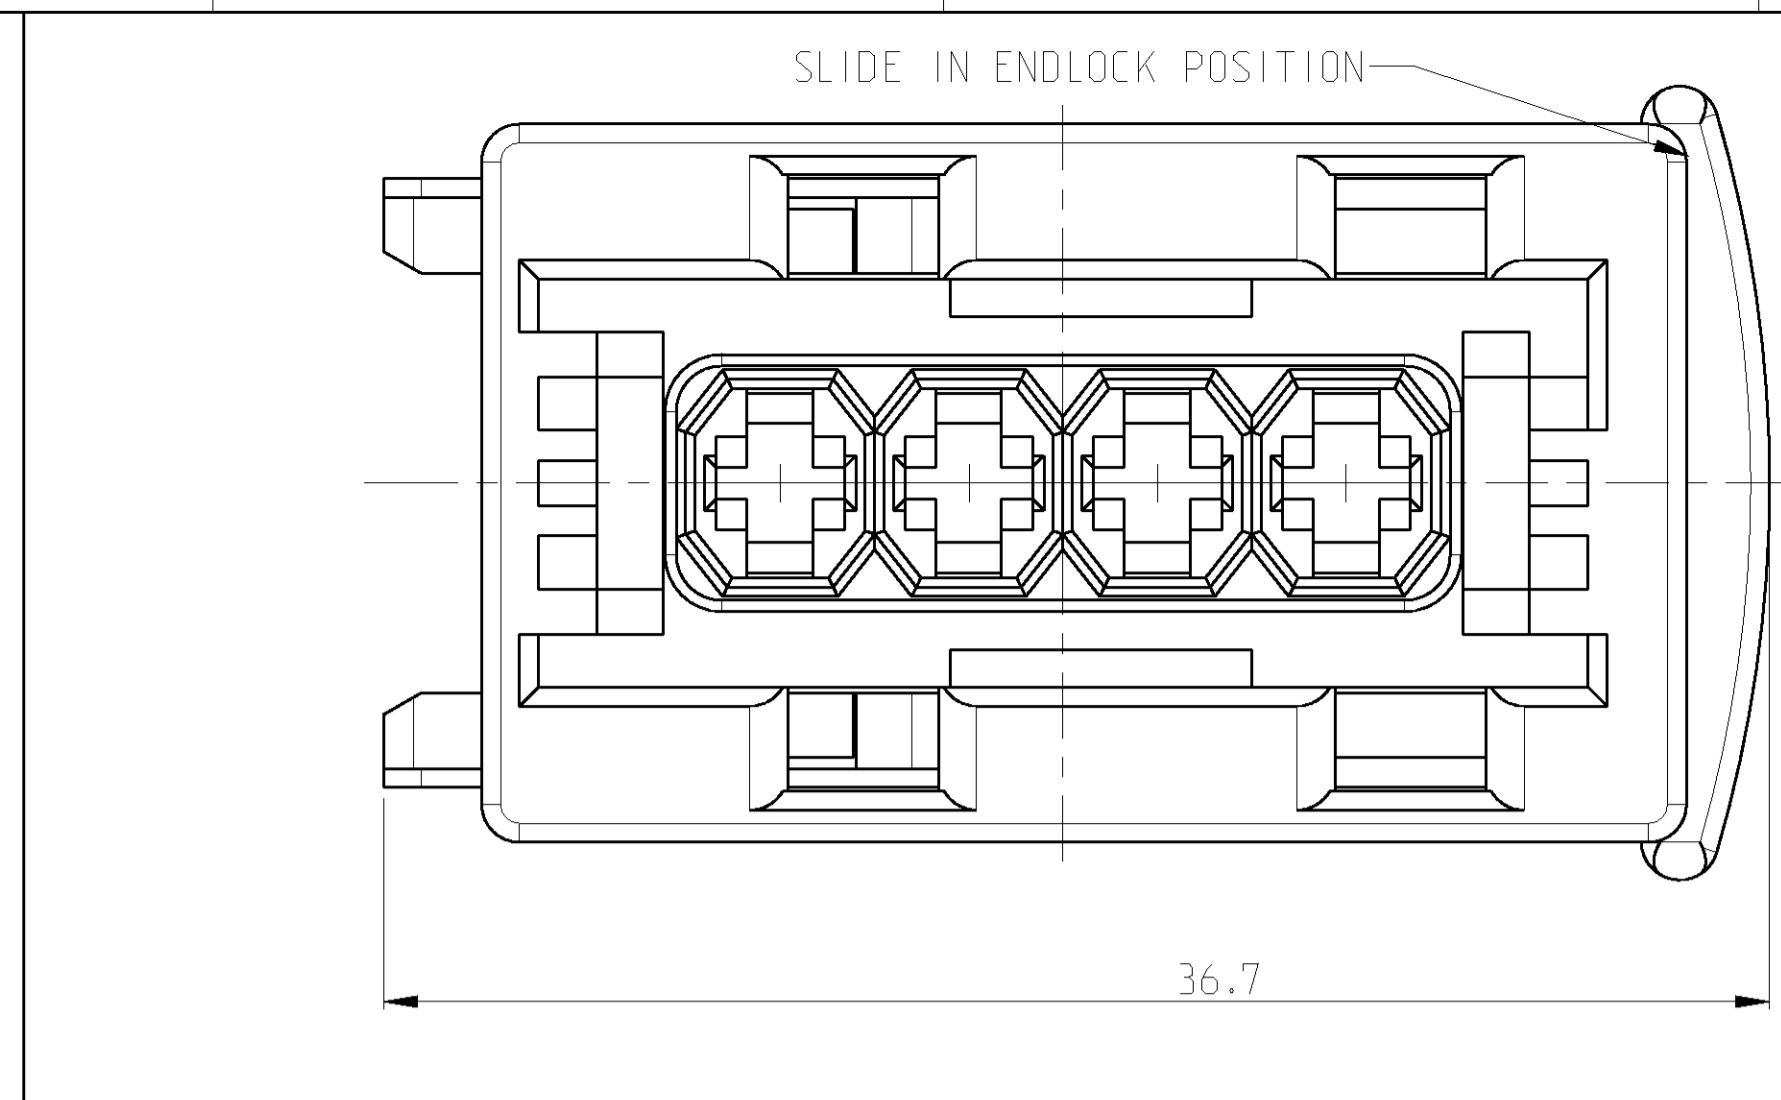

LOC	DIST	REV	DATE	BY	APPV
A1	-	H	25MAY2004	M.D.	T.K.
		H1	23AUG06	C.A.	T.K.

DELIVERY POSITION (G)
 CAUSED BY TRANSPORT
 THE POSITION OF THE SLIDE
 COULD CHANGE TO INTERMEDIATE
 OR CLOSED POSITION

CUSTOMER PART NO.	AMP PART NO.	REV.	PCS	MATERIAL	COLOR	DESCRIPTION	ITEM NO.
4113601	5-963207-1	H	1	PBT-GF30	RED	SLIDE	8
				PBT+ASA-GF30	WHITE	JPT HSG., 4POS.	7
4113643	4-963207-2	H	1	PBT-GF30	RED	SLIDE	8
				PBT+ASA-GF30	GREEN	JPT HSG., 4POS.	6
4113643	4-963207-1	H	1	PBT-GF30	RED	SLIDE	8
				PBT+ASA-GF30	BROWN	JPT HSG., 4POS.	5
4113635	3-963207-2	H	1	PBT-GF30	RED	SLIDE	8
				PBT+ASA-GF30	GREEN	JPT HSG., 4POS.	4
4113635	3-963207-1	H	1	PBT-GF30	RED	SLIDE	8
				PBT+ASA-GF30	BLUE	JPT HSG., 4POS.	3
4113627	2-963207-1	H	1	PBT-GF30	RED	SLIDE	8
				PBT+ASA-GF30	GREY	JPT HSG., 4POS.	2
4113619	1-963207-1	H	1	PBT-GF30	RED	SLIDE	8
				PBT+ASA-GF30	BLACK	JPT HSG., 4POS.	1

DIMENSIONS:		TOLERANCES UNLESS OTHERWISE SPECIFIED:	
mm	0 PLC	±0.3	
	1 PLC	±0.3	
	2 PLC	±0.3	
	3 PLC	±	
	4 PLC	±	
	ANGLES	±	
MATERIAL	FINISH		

OWN: M. Dauber	24MAY2004	tyco Electronics	tyco Electronics AMP GmbH D - 64625 Bensheim
CHK: T. Killian	25MAY2004		
APVD: -	NAME: -	JUNIOR POWER TIMER HOUSING, 4 POS.	
PRODUCT SPEC: 108-18102	APPLICATION SPEC: 114-18175-1	SIZE: A1	CAGE CODE: 00779
WEIGHT: -	DRAWING NO: C=963207	SCALE: 5:1	SHEET 1 OF 1
CUSTOMER DRAWING	REV: H1		