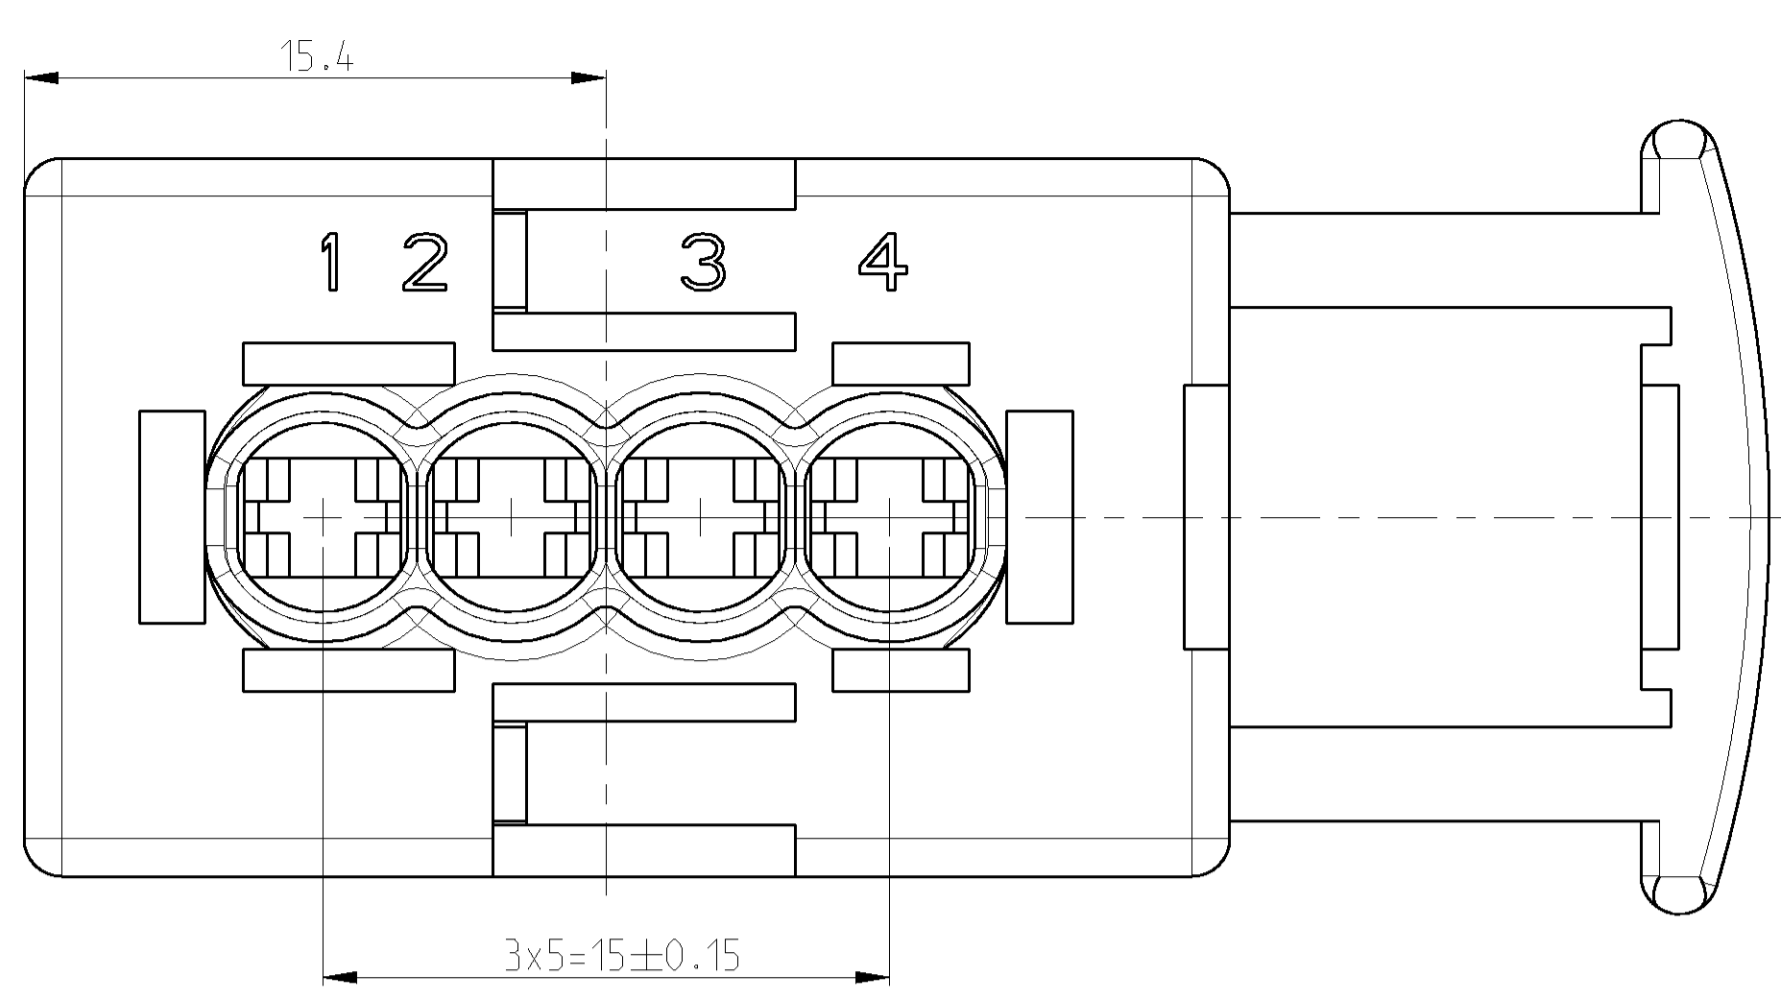

LOC	DIST	REV	DATE	BY	APPV
A1	-	H	25MAY2004	M.D.	T.K.
		H1	23AUG06	C.A.	T.K.

DELIVERY POSITION (G)
 CAUSED BY TRANSPORT
 THE POSITION OF THE SLIDE
 COULD CHANGE TO INTERMEDIATE
 OR CLOSED POSITION

CUSTOMER PART NO.	AMP PART NO.	REV.	PCS	MATERIAL	COLOR	DESCRIPTION	ITEM NO.
4113601	5-963207-1	H	1	PBT-GF30	RED	SLIDE	8
				PBT+ASA-GF30	WHITE	JPT HSG., 4POS.	7
4113643	4-963207-2	H	1	PBT-GF30	RED	SLIDE	8
				PBT+ASA-GF30	GREEN	JPT HSG., 4POS.	6
4113643	4-963207-1	H	1	PBT-GF30	RED	SLIDE	8
				PBT+ASA-GF30	BROWN	JPT HSG., 4POS.	5
4113635	3-963207-2	H	1	PBT-GF30	RED	SLIDE	8
				PBT+ASA-GF30	GREEN	JPT HSG., 4POS.	4
4113635	3-963207-1	H	1	PBT-GF30	RED	SLIDE	8
				PBT+ASA-GF30	BLUE	JPT HSG., 4POS.	3
4113627	2-963207-1	H	1	PBT-GF30	RED	SLIDE	8
				PBT+ASA-GF30	GREY	JPT HSG., 4POS.	2
4113619	1-963207-1	H	1	PBT-GF30	RED	SLIDE	8
				PBT+ASA-GF30	BLACK	JPT HSG., 4POS.	1

DIMENSIONS:		TOLERANCES UNLESS OTHERWISE SPECIFIED:	
mm	0 PLC	±0.3	
	1 PLC	±0.3	
	2 PLC	±0.3	
	3 PLC	±	
	4 PLC	±	
	ANGLES	±	
MATERIAL	FINISH		

OWN: M. Dauber	24MAY2004	tyco Electronics	tyco Electronics AMP GmbH D - 64625 Bensheim
CHK: T. Killian	25MAY2004		
APVD: -	NAME: -	JUNIOR POWER TIMER HOUSING, 4 POS.	
PRODUCT SPEC: 108-18102	APPLICATION SPEC: 114-18175-1	SIZE: A1	CAGE CODE: 00779
WEIGHT: -	DRAWING NO: C=963207	SCALE: 5:1	SHEET 1 OF 1
CUSTOMER DRAWING	REV: H1		