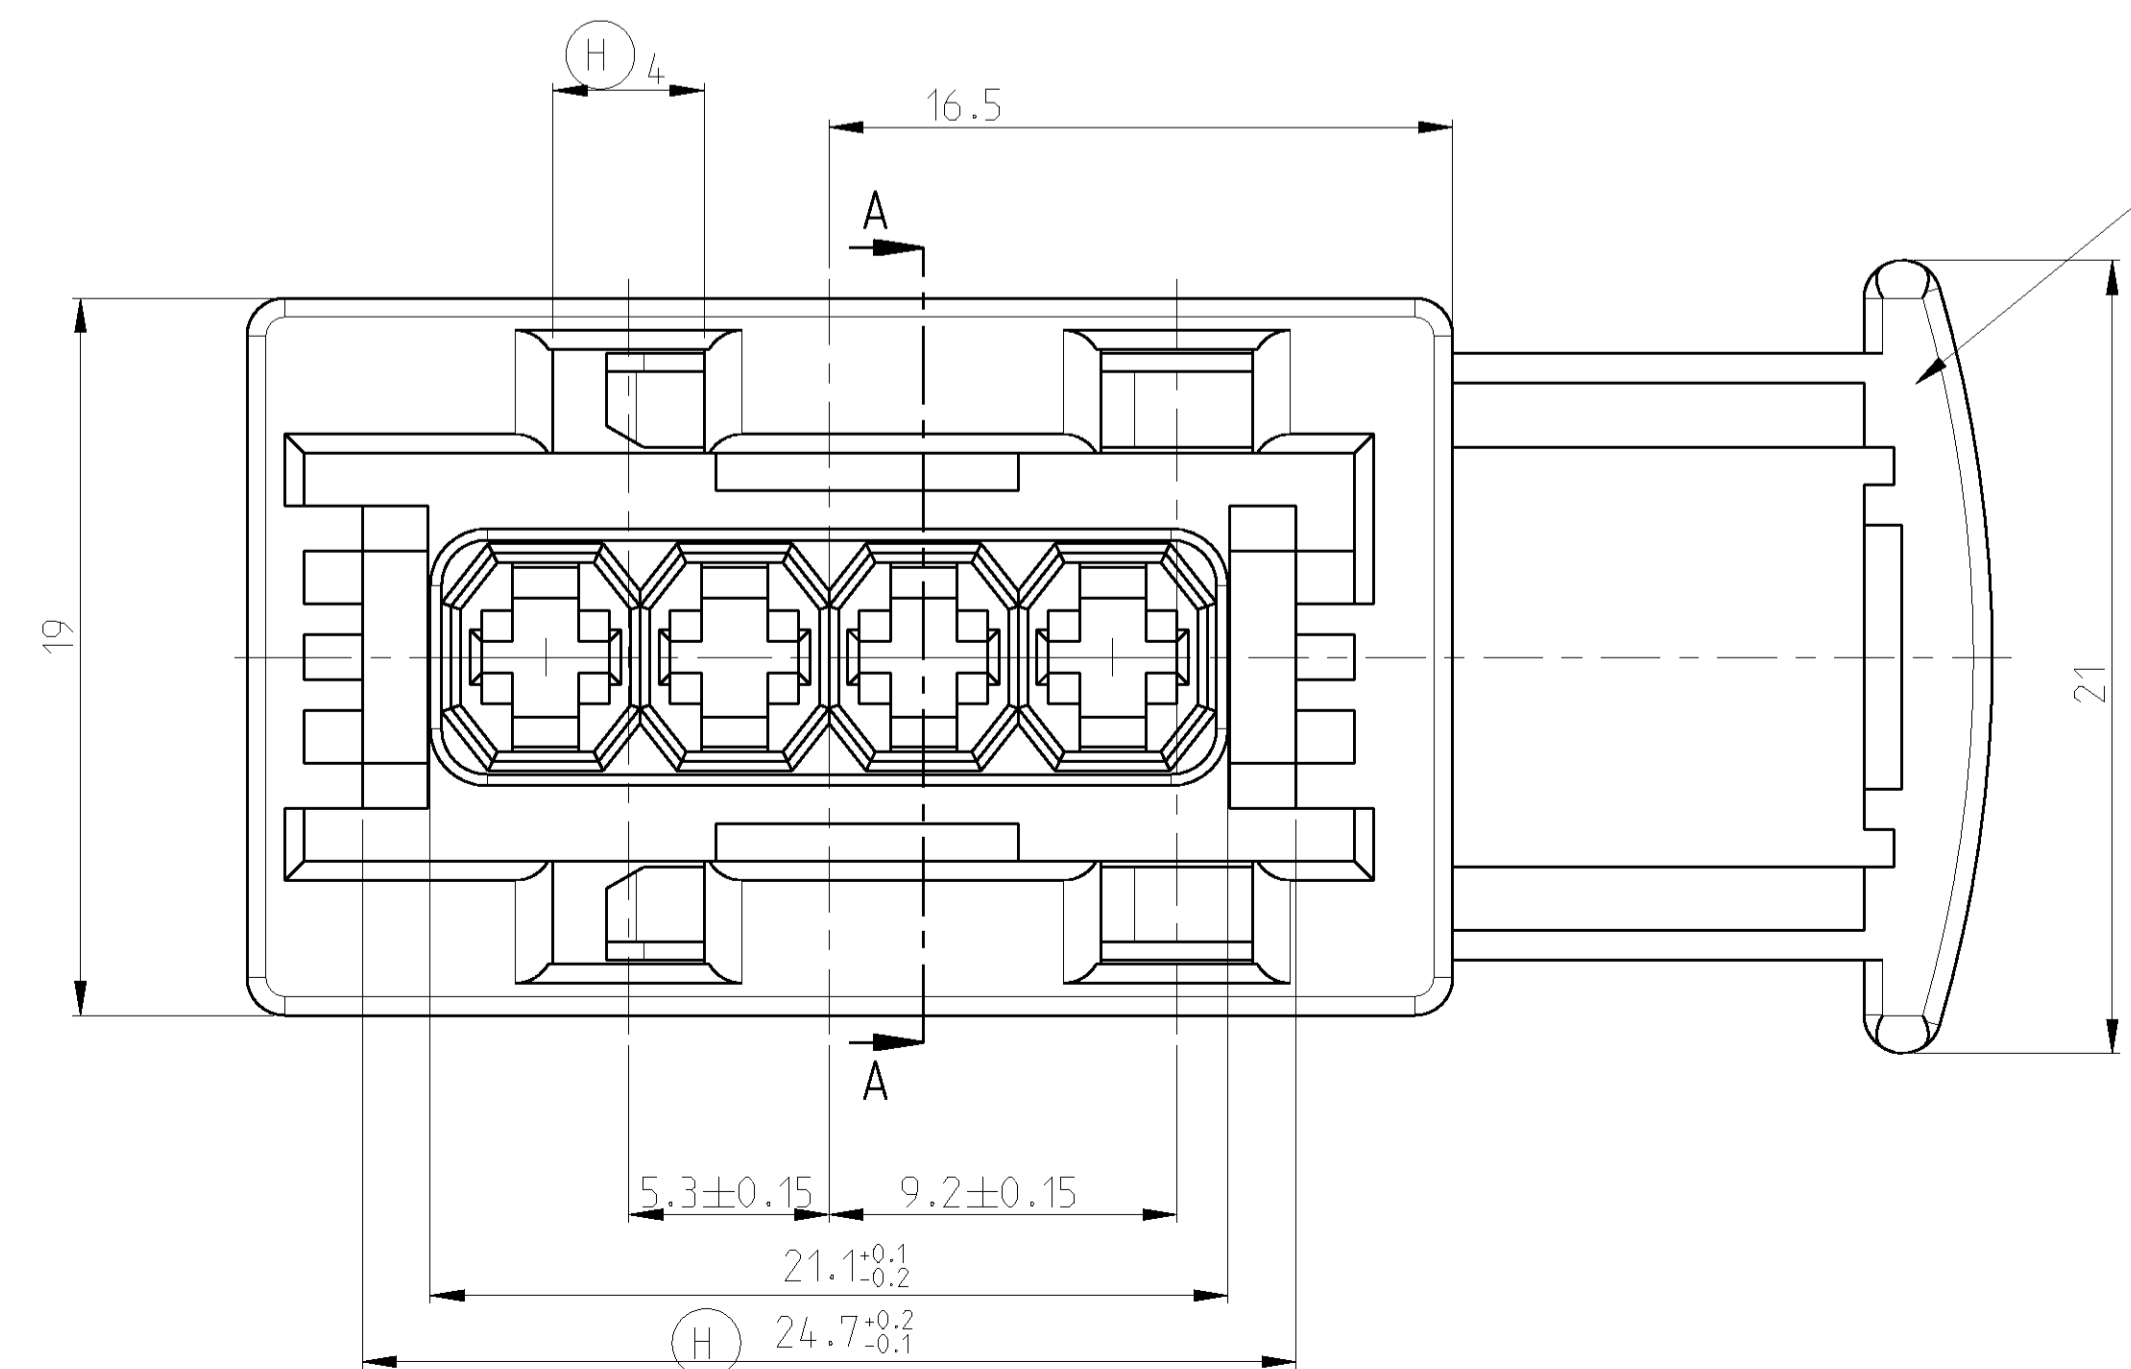

LOC	DIST	REV	DATE	BY	APPV
A1	-	H	25MAY2004	M.D.	T.K.
		H1	23AUG06	C.A.	T.K.

DELIVERY POSITION (G)
 CAUSED BY TRANSPORT
 THE POSITION OF THE SLIDE
 COULD CHANGE TO INTERMEDIATE
 OR CLOSED POSITION

CUSTOMER PART NO.	AMP PART NO.	REV.	PCS	MATERIAL	COLOR	DESCRIPTION	ITEM NO.
4113601	5-963207-1	H	1	PBT-GF30	RED	SLIDE	8
				PBT+ASA-GF30	WHITE	JPT HSG., 4POS.	7
4113643	4-963207-2	H	1	PBT-GF30	RED	SLIDE	8
				PBT+ASA-GF30	GREEN	JPT HSG., 4POS.	6
4113643	4-963207-1	H	1	PBT-GF30	RED	SLIDE	8
				PBT+ASA-GF30	BROWN	JPT HSG., 4POS.	5
4113635	3-963207-2	H	1	PBT-GF30	RED	SLIDE	8
				PBT+ASA-GF30	GREEN	JPT HSG., 4POS.	4
4113635	3-963207-1	H	1	PBT-GF30	RED	SLIDE	8
				PBT+ASA-GF30	BLUE	JPT HSG., 4POS.	3
4113627	2-963207-1	H	1	PBT-GF30	RED	SLIDE	8
				PBT+ASA-GF30	GREY	JPT HSG., 4POS.	2
4113619	1-963207-1	H	1	PBT-GF30	RED	SLIDE	8
				PBT+ASA-GF30	BLACK	JPT HSG., 4POS.	1

DIMENSIONS:		TOLERANCES UNLESS OTHERWISE SPECIFIED:	
mm	0 PLC	±0.3	
	1 PLC	±0.3	
	2 PLC	±0.3	
	3 PLC	±	
	4 PLC	±	
	ANGLES	±	
MATERIAL	FINISH		

OWN: M. Dauber	24MAY2004	tyco Electronics	tyco Electronics AMP GmbH D - 64625 Bensheim
CHK: T. Killian	25MAY2004		
APVD: -	NAME: -	JUNIOR POWER TIMER HOUSING, 4 POS.	
PRODUCT SPEC: 108-18102	APPLICATION SPEC: 114-18175-1	SIZE: A1	CAGE CODE: 00779
WEIGHT: -	DRAWING NO: C=963207	SCALE: 5:1	SHEET 1 OF 1
CUSTOMER DRAWING	REV: H1		