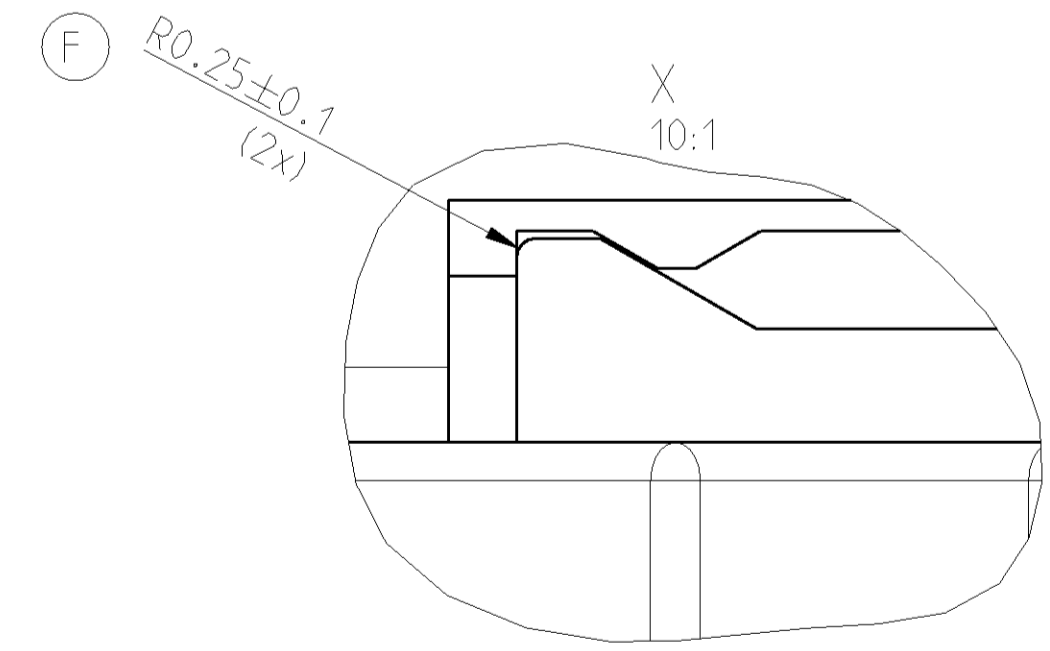

LOC	DIST	REV	DATE	BY	APPV
A1	-	H	25MAY2004	M.D.	T.K.
		H1	23AUG06	C.A.	T.K.

DELIVERY POSITION (G)
 CAUSED BY TRANSPORT
 THE POSITION OF THE SLIDE
 COULD CHANGE TO INTERMEDIATE
 OR CLOSED POSITION

CUSTOMER PART NO.	AMP PART NO.	REV.	PCS	MATERIAL	COLOR	DESCRIPTION	ITEM NO.
4113601	5-963207-1	H	1	PBT-GF30	RED	SLIDE	8
				PBT+ASA-GF30	WHITE	JPT HSG., 4POS.	7
4113643	4-963207-2	H	1	PBT-GF30	RED	SLIDE	8
				PBT+ASA-GF30	GREEN	JPT HSG., 4POS.	6
4113643	4-963207-1	H	1	PBT-GF30	RED	SLIDE	8
				PBT+ASA-GF30	BROWN	JPT HSG., 4POS.	5
4113635	3-963207-2	H	1	PBT-GF30	RED	SLIDE	8
				PBT+ASA-GF30	GREEN	JPT HSG., 4POS.	4
4113635	3-963207-1	H	1	PBT-GF30	RED	SLIDE	8
				PBT+ASA-GF30	BLUE	JPT HSG., 4POS.	3
4113627	2-963207-1	H	1	PBT-GF30	RED	SLIDE	8
				PBT+ASA-GF30	GREY	JPT HSG., 4POS.	2
4113619	1-963207-1	H	1	PBT-GF30	RED	SLIDE	8
				PBT+ASA-GF30	BLACK	JPT HSG., 4POS.	1

DIMENSIONS:		TOLERANCES UNLESS OTHERWISE SPECIFIED:	
mm	0 PLC	±0.3	
	1 PLC	±0.3	
	2 PLC	±0.3	
	3 PLC	±	
	4 PLC	±	
	ANGLES	±	
MATERIAL	FINISH		

OWN: M. Dauber	24MAY2004	tyco Electronics	tyco Electronics AMP GmbH D - 64625 Bensheim
CHK: T. Killian	25MAY2004		
APVD: -	NAME: -	JUNIOR POWER TIMER HOUSING, 4 POS.	
PRODUCT SPEC: 108-18102	APPLICATION SPEC: 114-18175-1	SIZE: A1	CAGE CODE: 00779
WEIGHT: -	DRAWING NO: C=963207	SCALE: 5:1	SHEET 1 OF 1
CUSTOMER DRAWING	REV: H1		