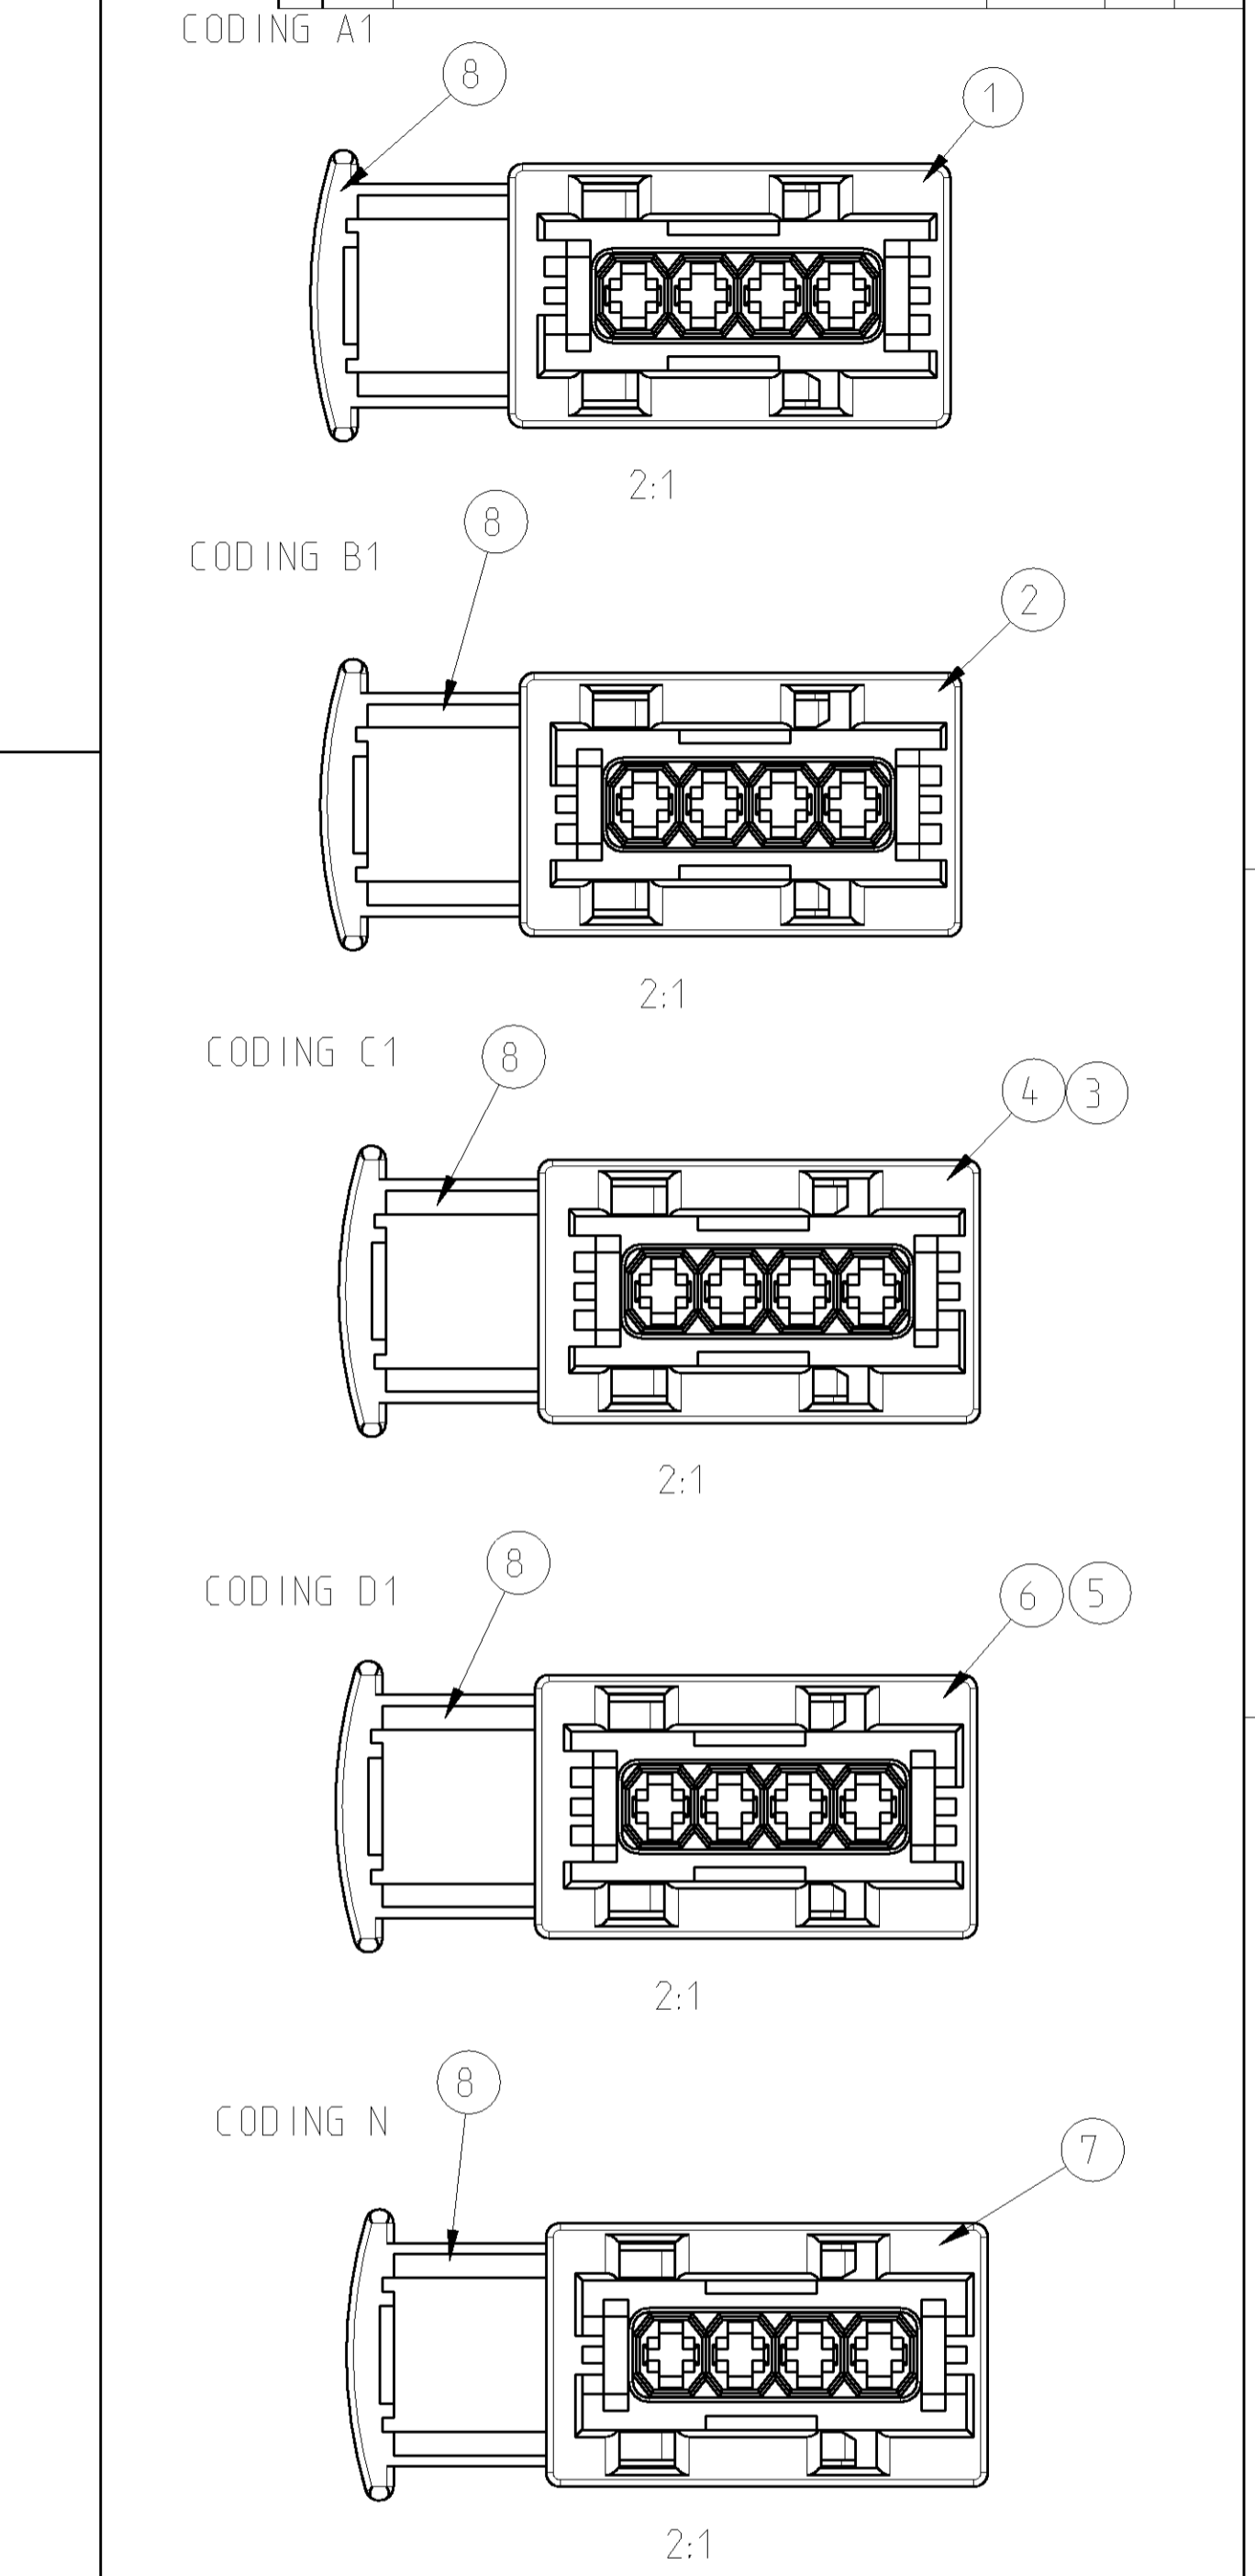

LOC	DIST	REV	DATE	BY	APPV
A1	-	H	25MAY2004	M.D.	T.K.
		H1	23AUG06	C.A.	T.K.

DELIVERY POSITION (G)
 CAUSED BY TRANSPORT
 THE POSITION OF THE SLIDE
 COULD CHANGE TO INTERMEDIATE
 OR CLOSED POSITION

CUSTOMER PART NO.	AMP PART NO.	REV.	PCS	MATERIAL	COLOR	DESCRIPTION	ITEM NO.
4113601	5-963207-1	H	1	PBT-GF30	RED	SLIDE	8
				PBT+ASA-GF30	WHITE	JPT HSG., 4POS.	7
4113643	4-963207-2	H	1	PBT-GF30	RED	SLIDE	8
				PBT+ASA-GF30	GREEN	JPT HSG., 4POS.	6
4113643	4-963207-1	H	1	PBT-GF30	RED	SLIDE	8
				PBT+ASA-GF30	BROWN	JPT HSG., 4POS.	5
4113635	3-963207-2	H	1	PBT-GF30	RED	SLIDE	8
				PBT+ASA-GF30	GREEN	JPT HSG., 4POS.	4
4113635	3-963207-1	H	1	PBT-GF30	RED	SLIDE	8
				PBT+ASA-GF30	BLUE	JPT HSG., 4POS.	3
4113627	2-963207-1	H	1	PBT-GF30	RED	SLIDE	8
				PBT+ASA-GF30	GREY	JPT HSG., 4POS.	2
4113619	1-963207-1	H	1	PBT-GF30	RED	SLIDE	8
				PBT+ASA-GF30	BLACK	JPT HSG., 4POS.	1

DIMENSIONS:		TOLERANCES UNLESS OTHERWISE SPECIFIED:	
mm	0 PLC	±0.3	
	1 PLC	±0.3	
	2 PLC	±0.3	
	3 PLC	±	
	4 PLC	±	
	ANGLES	±	
MATERIAL	FINISH		

OWN: M. Dauber	24MAY2004	tyco Electronics	tyco Electronics AMP GmbH D - 64625 Bensheim
CHK: T. Killian	25MAY2004		
APVD: -	NAME: -	JUNIOR POWER TIMER HOUSING, 4 POS.	
PRODUCT SPEC: 108-18102	APPLICATION SPEC: 114-18175-1	SIZE: A1	CAGE CODE: 00779
WEIGHT: -	DRAWING NO: C=963207	SCALE: 5:1	SHEET 1 OF 1
CUSTOMER DRAWING	REV: H1		