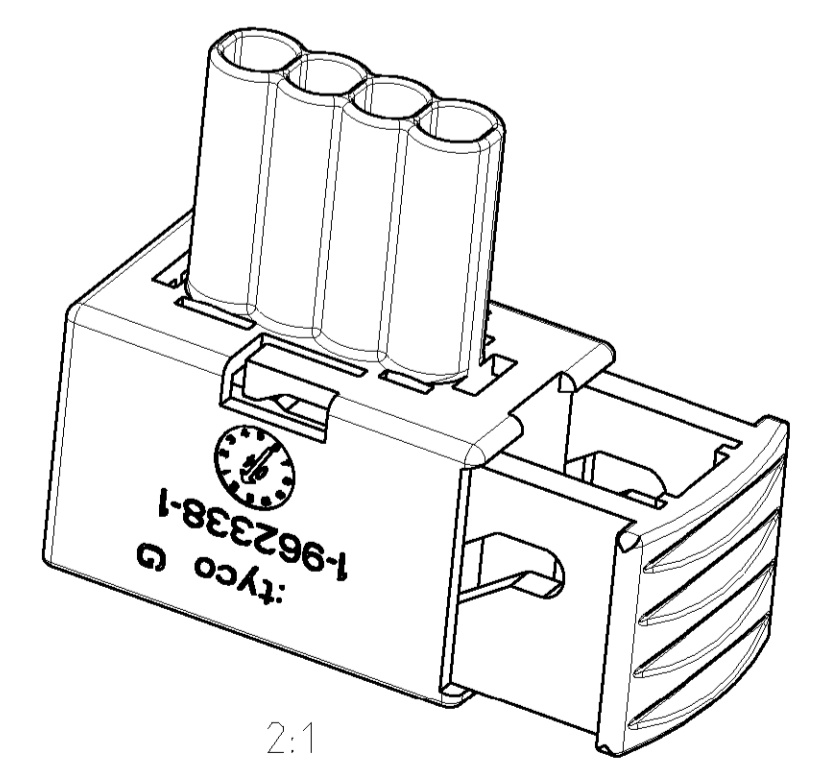

LOC	DIST	REV	DATE	BY	APPV
A1	-	H	25MAY2004	M.D.	T.K.
		H1	23AUG06	C.A.	T.K.

DELIVERY POSITION (G)
 CAUSED BY TRANSPORT
 THE POSITION OF THE SLIDE
 COULD CHANGE TO INTERMEDIATE
 OR CLOSED POSITION

CUSTOMER PART NO.	AMP PART NO.	REV.	PCS	MATERIAL	COLOR	DESCRIPTION	ITEM NO.
4113601	5-963207-1	H	1	PBT-GF30	RED	SLIDE	8
				PBT+ASA-GF30	WHITE	JPT HSG., 4POS.	7
4113643	4-963207-2	H	1	PBT-GF30	RED	SLIDE	8
				PBT+ASA-GF30	GREEN	JPT HSG., 4POS.	6
4113643	4-963207-1	H	1	PBT-GF30	RED	SLIDE	8
				PBT+ASA-GF30	BROWN	JPT HSG., 4POS.	5
4113635	3-963207-2	H	1	PBT-GF30	RED	SLIDE	8
				PBT+ASA-GF30	GREEN	JPT HSG., 4POS.	4
4113635	3-963207-1	H	1	PBT-GF30	RED	SLIDE	8
				PBT+ASA-GF30	BLUE	JPT HSG., 4POS.	3
4113627	2-963207-1	H	1	PBT-GF30	RED	SLIDE	8
				PBT+ASA-GF30	GREY	JPT HSG., 4POS.	2
4113619	1-963207-1	H	1	PBT-GF30	RED	SLIDE	8
				PBT+ASA-GF30	BLACK	JPT HSG., 4POS.	1

DIMENSIONS:		TOLERANCES UNLESS OTHERWISE SPECIFIED:	
mm	0 PLC	±0.3	
	1 PLC	±0.3	
	2 PLC	±0.3	
	3 PLC	±	
	4 PLC	±	
	ANGLES	±	
MATERIAL	FINISH		

OWN: M. Dauber	24MAY2004	tyco Electronics	tyco Electronics AMP GmbH D - 64625 Bensheim
CHK: T. Killian	25MAY2004		
APVD: -	NAME: -	JUNIOR POWER TIMER HOUSING, 4 POS.	
PRODUCT SPEC: 108-18102	APPLICATION SPEC: 114-18175-1	SIZE: A1	CAGE CODE: 00779
WEIGHT: -	DRAWING NO: C=963207	SCALE: 5:1	SHEET 1 OF 1
CUSTOMER DRAWING	REV: H1		