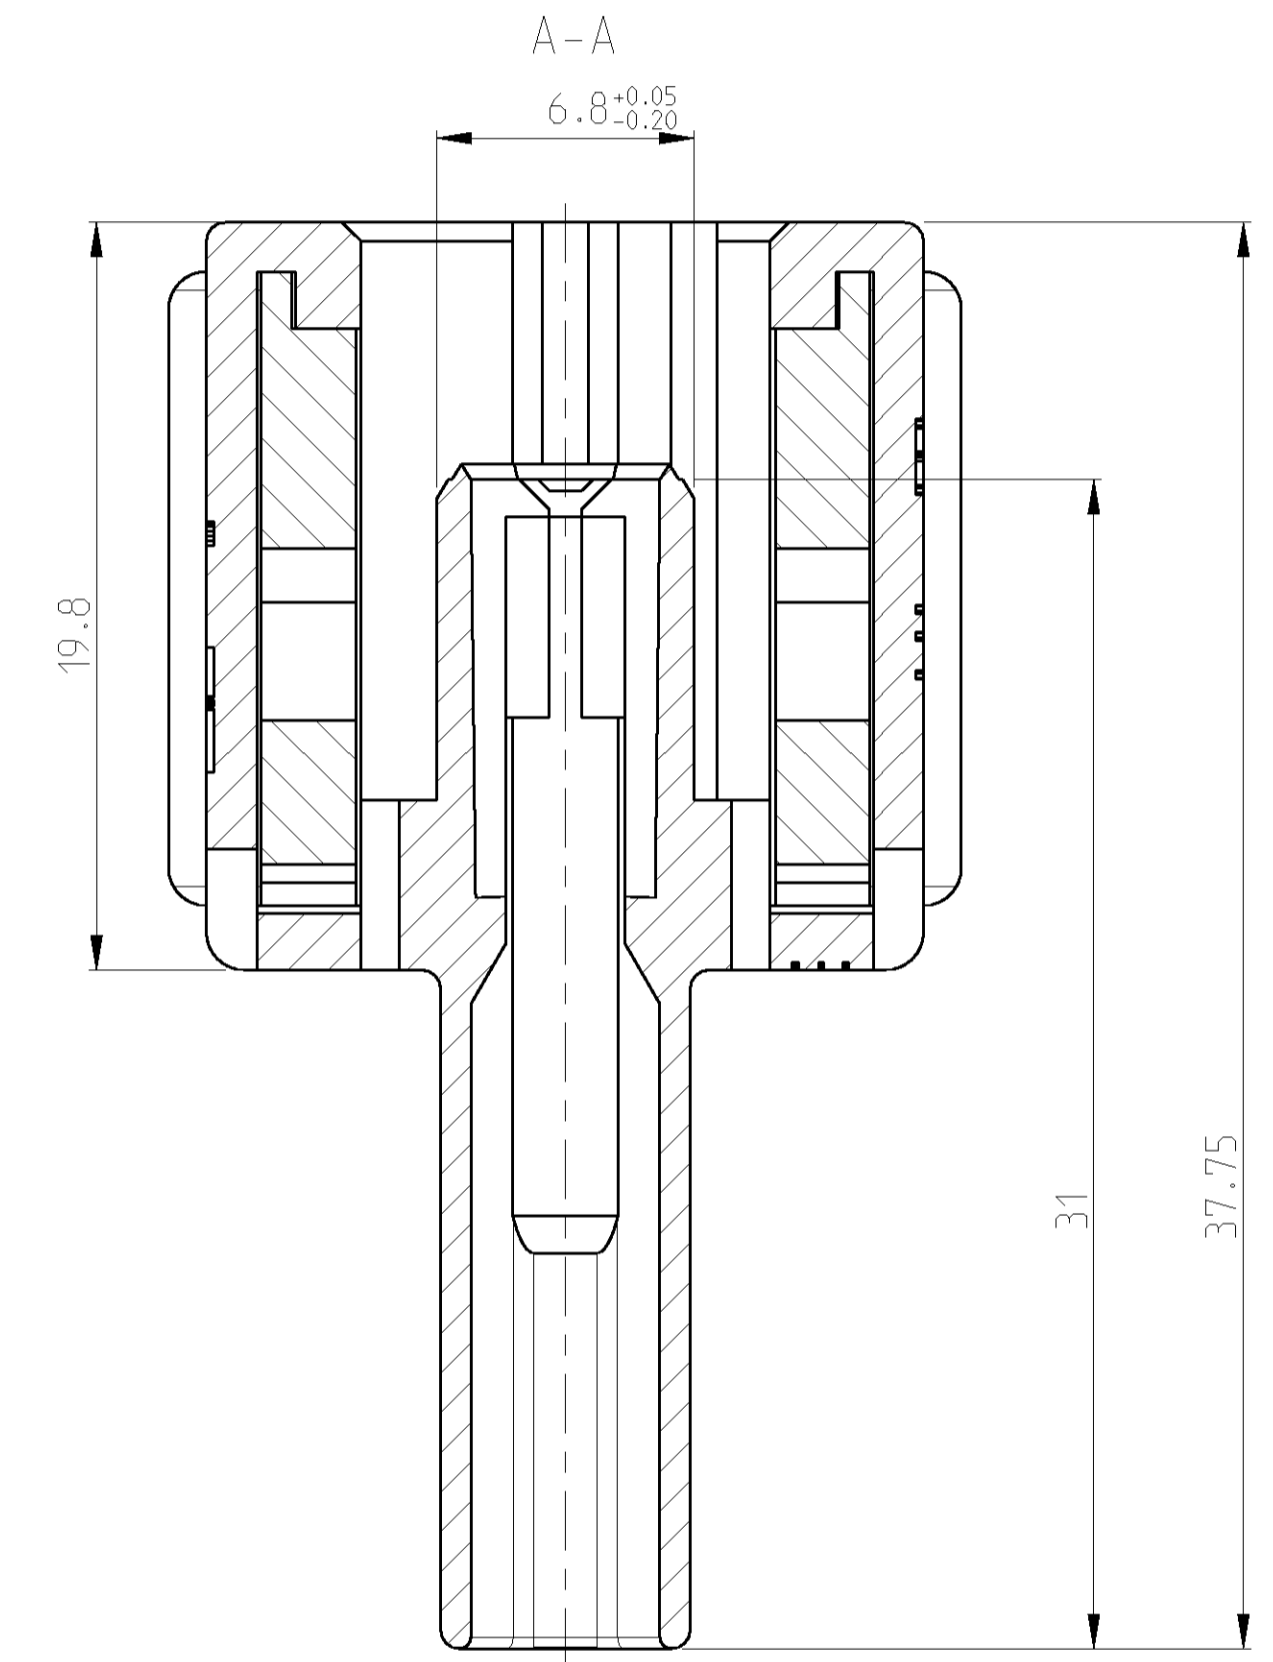

LOC	DIST	REV	DATE	BY	APPV
A1	-	H	25MAY2004	M.D.	T.K.
		H1	23AUG06	C.A.	T.K.

DELIVERY POSITION (G)
 CAUSED BY TRANSPORT
 THE POSITION OF THE SLIDE
 COULD CHANGE TO INTERMEDIATE
 OR CLOSED POSITION

CUSTOMER PART NO.	AMP PART NO.	REV.	PCS	MATERIAL	COLOR	DESCRIPTION	ITEM NO.
4113601	5-963207-1	H	1	PBT-GF30	RED	SLIDE	8
				PBT+ASA-GF30	WHITE	JPT HSG., 4POS.	7
4113643	4-963207-2	H	1	PBT-GF30	RED	SLIDE	8
				PBT+ASA-GF30	GREEN	JPT HSG., 4POS.	6
4113643	4-963207-1	H	1	PBT-GF30	RED	SLIDE	8
				PBT+ASA-GF30	BROWN	JPT HSG., 4POS.	5
4113635	3-963207-2	H	1	PBT-GF30	RED	SLIDE	8
				PBT+ASA-GF30	GREEN	JPT HSG., 4POS.	4
4113635	3-963207-1	H	1	PBT-GF30	RED	SLIDE	8
				PBT+ASA-GF30	BLUE	JPT HSG., 4POS.	3
4113627	2-963207-1	H	1	PBT-GF30	RED	SLIDE	8
				PBT+ASA-GF30	GREY	JPT HSG., 4POS.	2
4113619	1-963207-1	H	1	PBT-GF30	RED	SLIDE	8
				PBT+ASA-GF30	BLACK	JPT HSG., 4POS.	1

DIMENSIONS:		TOLERANCES UNLESS OTHERWISE SPECIFIED:	
mm	0 PLC	±0.3	
	1 PLC	±0.3	
	2 PLC	±0.3	
	3 PLC	±	
	4 PLC	±	
	ANGLES	±	
MATERIAL	FINISH		

OWN: M. Dauber	24MAY2004	tyco Electronics	tyco Electronics AMP GmbH D - 64625 Bensheim
CHK: T. Killian	25MAY2004		
APVD: -	NAME: -	JUNIOR POWER TIMER HOUSING, 4 POS.	
PRODUCT SPEC: 108-18102	APPLICATION SPEC: 114-18175-1	SIZE: A1	CAGE CODE: 00779
WEIGHT: -	DRAWING NO: C=963207	SCALE: 5:1	SHEET 1 OF 1
CUSTOMER DRAWING	REV: H1		