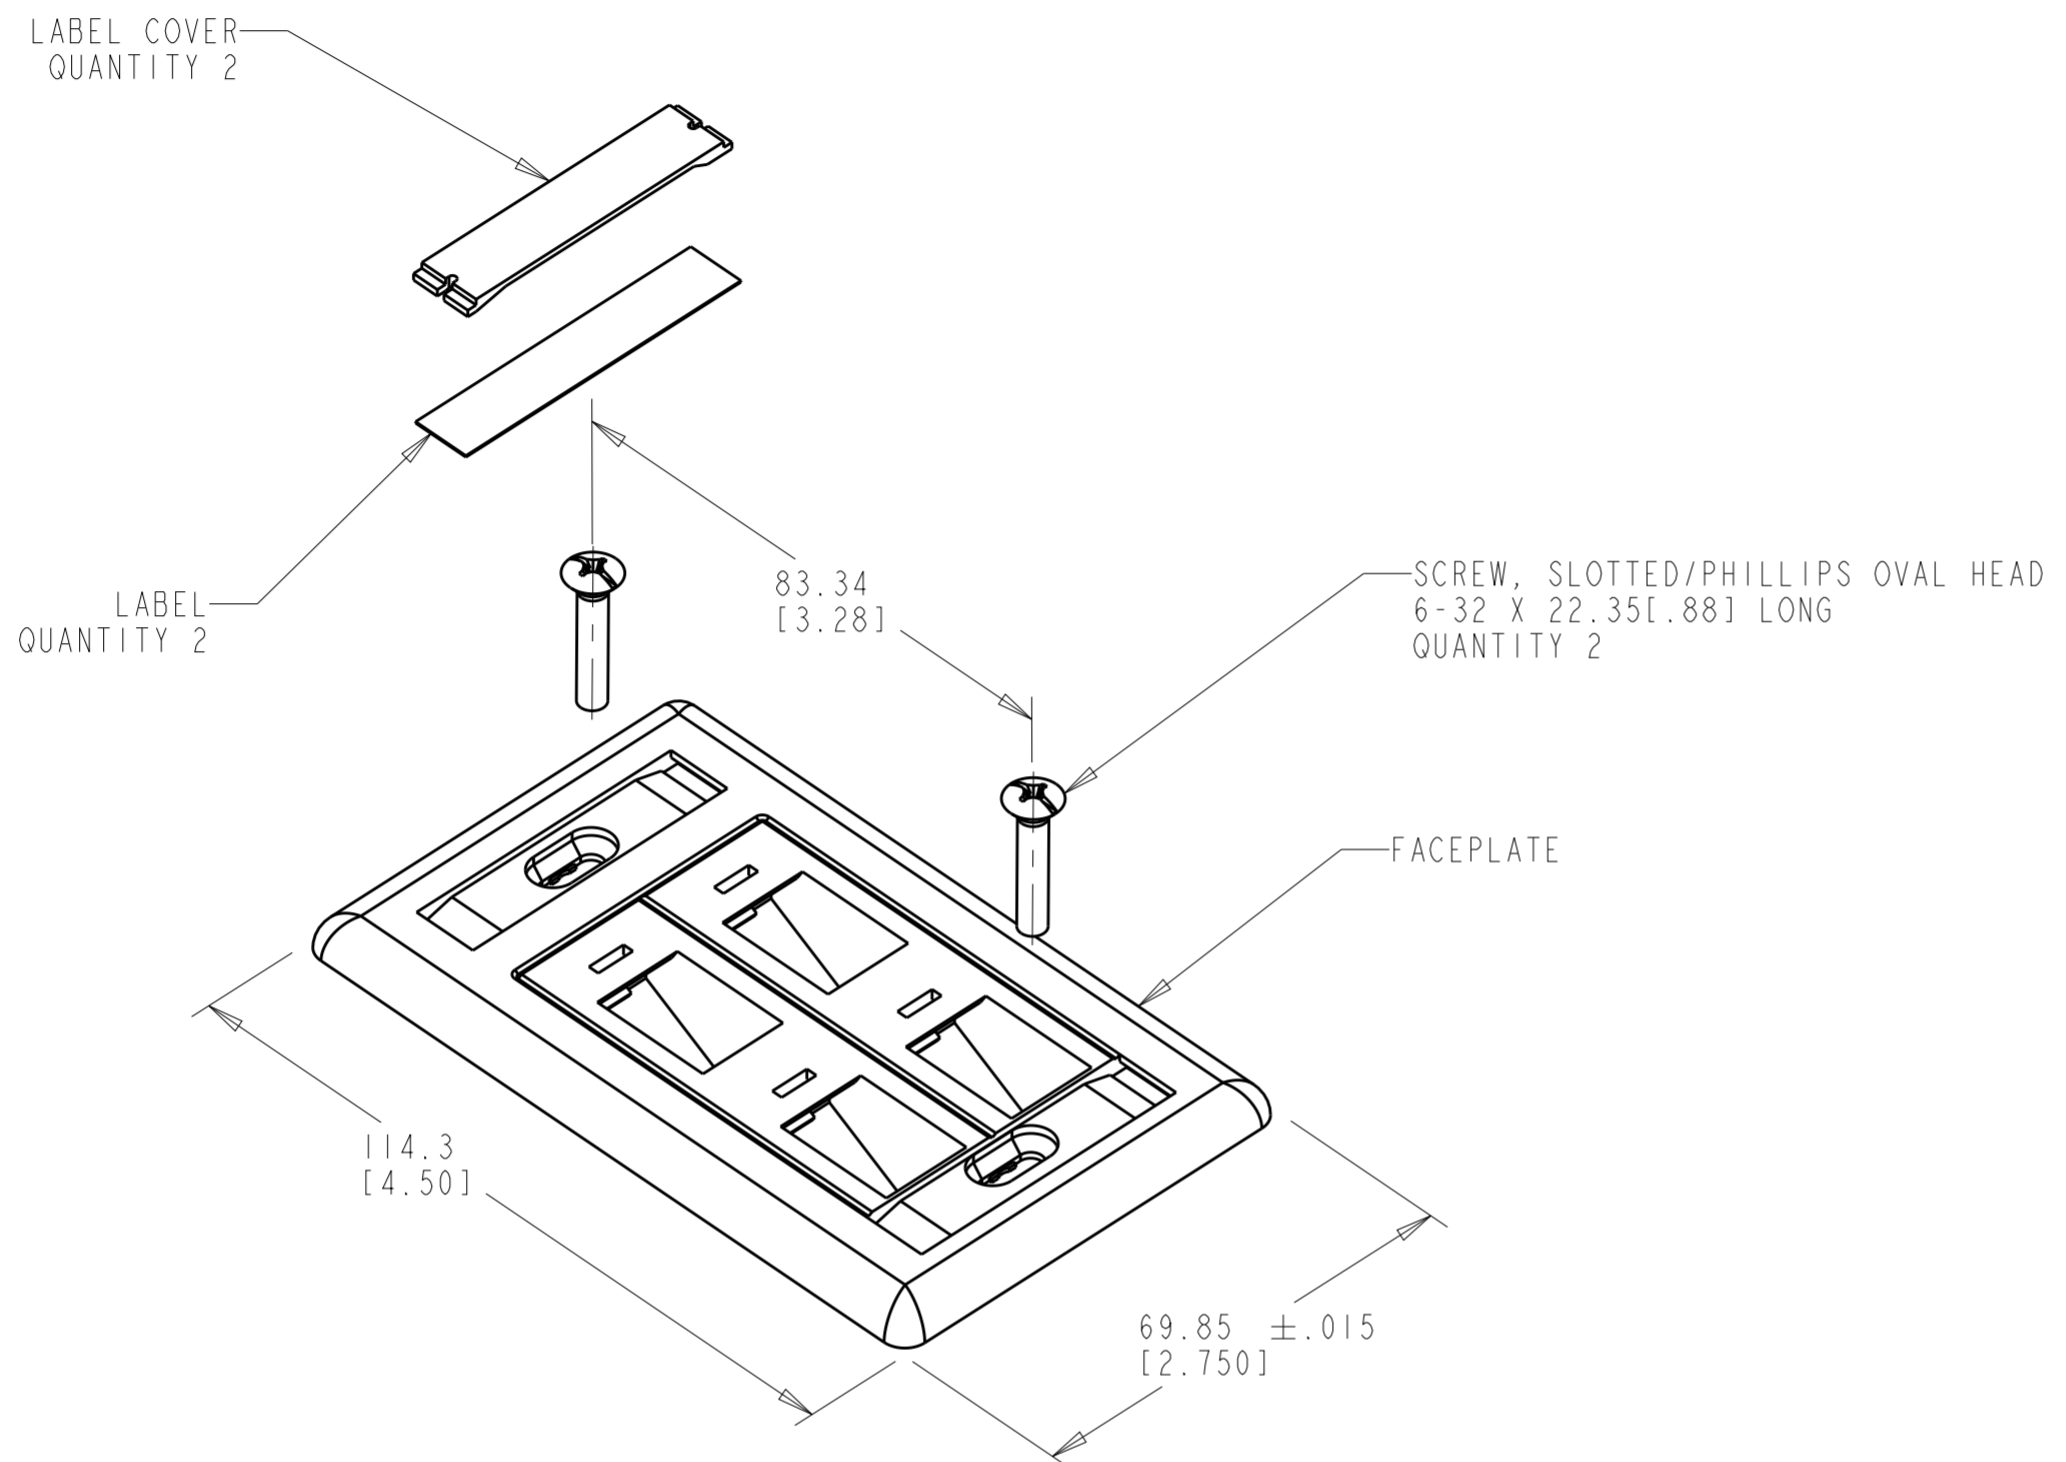

1. MATERIAL: FACEPLATE - ABS MOLDING COMPOUND. SEE TABLE FOR COLOR.
 ICON - POLYCARBONATE MOLDING COMPOUND. SEE TABLE FOR COLOR.
 LABEL COVER - POLYCARBONATE MOLDING COMPOUND, CLEAR.
 LABEL - WHITE INDEX PAPER.
 SCREW - ZINC PLATED CARBON STEEL.

DIMENSIONS: mm [INCHES]	TOLERANCES UNLESS OTHERWISE SPECIFIED: 0 PLC ± 1 PLC ± 2 PLC ±0.25 [0.1] 3 PLC ± 4 PLC ± ANGLES ± FINISH	DWN B. SIMPSON 10SEP96 CHK N. JONES 26SEP96 APVD P. PEPF 01OCT96 PRODUCT SPEC APPLICATION SPEC 408-3282 WEIGHT	TE Connectivity	
MATERIAL		Customer Drawing	SIZE A2	CAGE CODE 00779
		Customer Drawing	DRAWING NO. C-406185	RESTRICTED TO
		SCALE	SHEET	OF