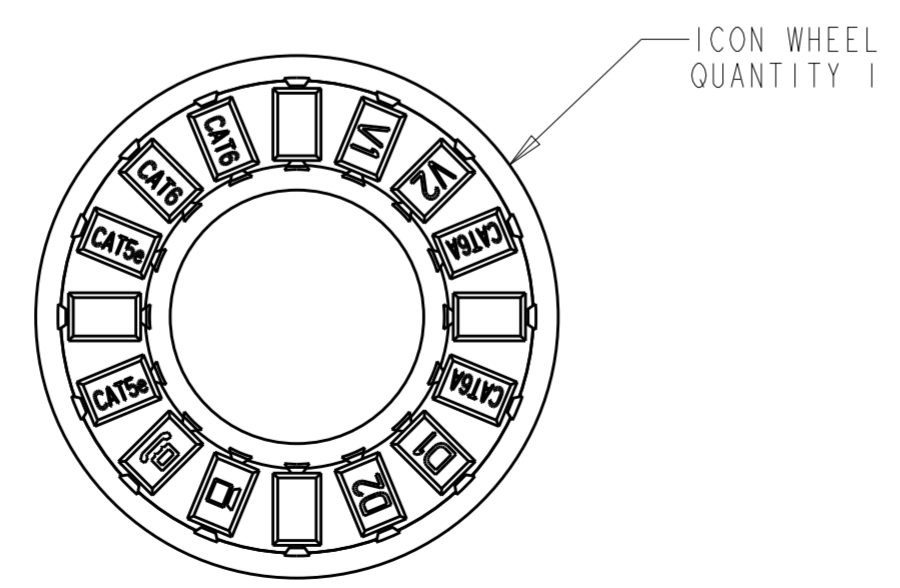

1. MATERIAL: FACEPLATE - ABS MOLDING COMPOUND. SEE TABLE FOR COLOR.
 ICON - POLYCARBONATE MOLDING COMPOUND. SEE TABLE FOR COLOR.
 LABEL COVER - POLYCARBONATE MOLDING COMPOUND, CLEAR.
 LABEL - WHITE INDEX PAPER.
 SCREW - ZINC PLATED CARBON STEEL.

2. THIS KIT SHIPPED NOT ASSEMBLED.

ALPINE WHITE	1-406185-3
ELECTRICAL IVORY	1-406185-1
NEMA GRAY	406185-4
WHITE	406185-3
BLACK	406185-2
LIGHT ALMOND	406185-1
COLOR	PART NO.

THIS DRAWING IS A CONTROLLED DOCUMENT.

DIMENSIONS: mm [INCHES]	TOLERANCES UNLESS OTHERWISE SPECIFIED: 0 PLC ± 1 PLC ± 2 PLC ±0.25 [0.1] 3 PLC ± 4 PLC ± ANGLES ± FINISH	DWN B. SIMPSON 10SEP96 CHK N. JONES 26SEP96 APVD P. PEPF 01OCT96 PRODUCT SPEC APPLICATION SPEC 408-3282 WEIGHT	TE Connectivity	
MATERIAL		Customer Drawing	SIZE A2	CAGE CODE 00779
		Customer Drawing	DRAWING NO. C-406185	RESTRICTED TO
		SCALE	SHEET	OF