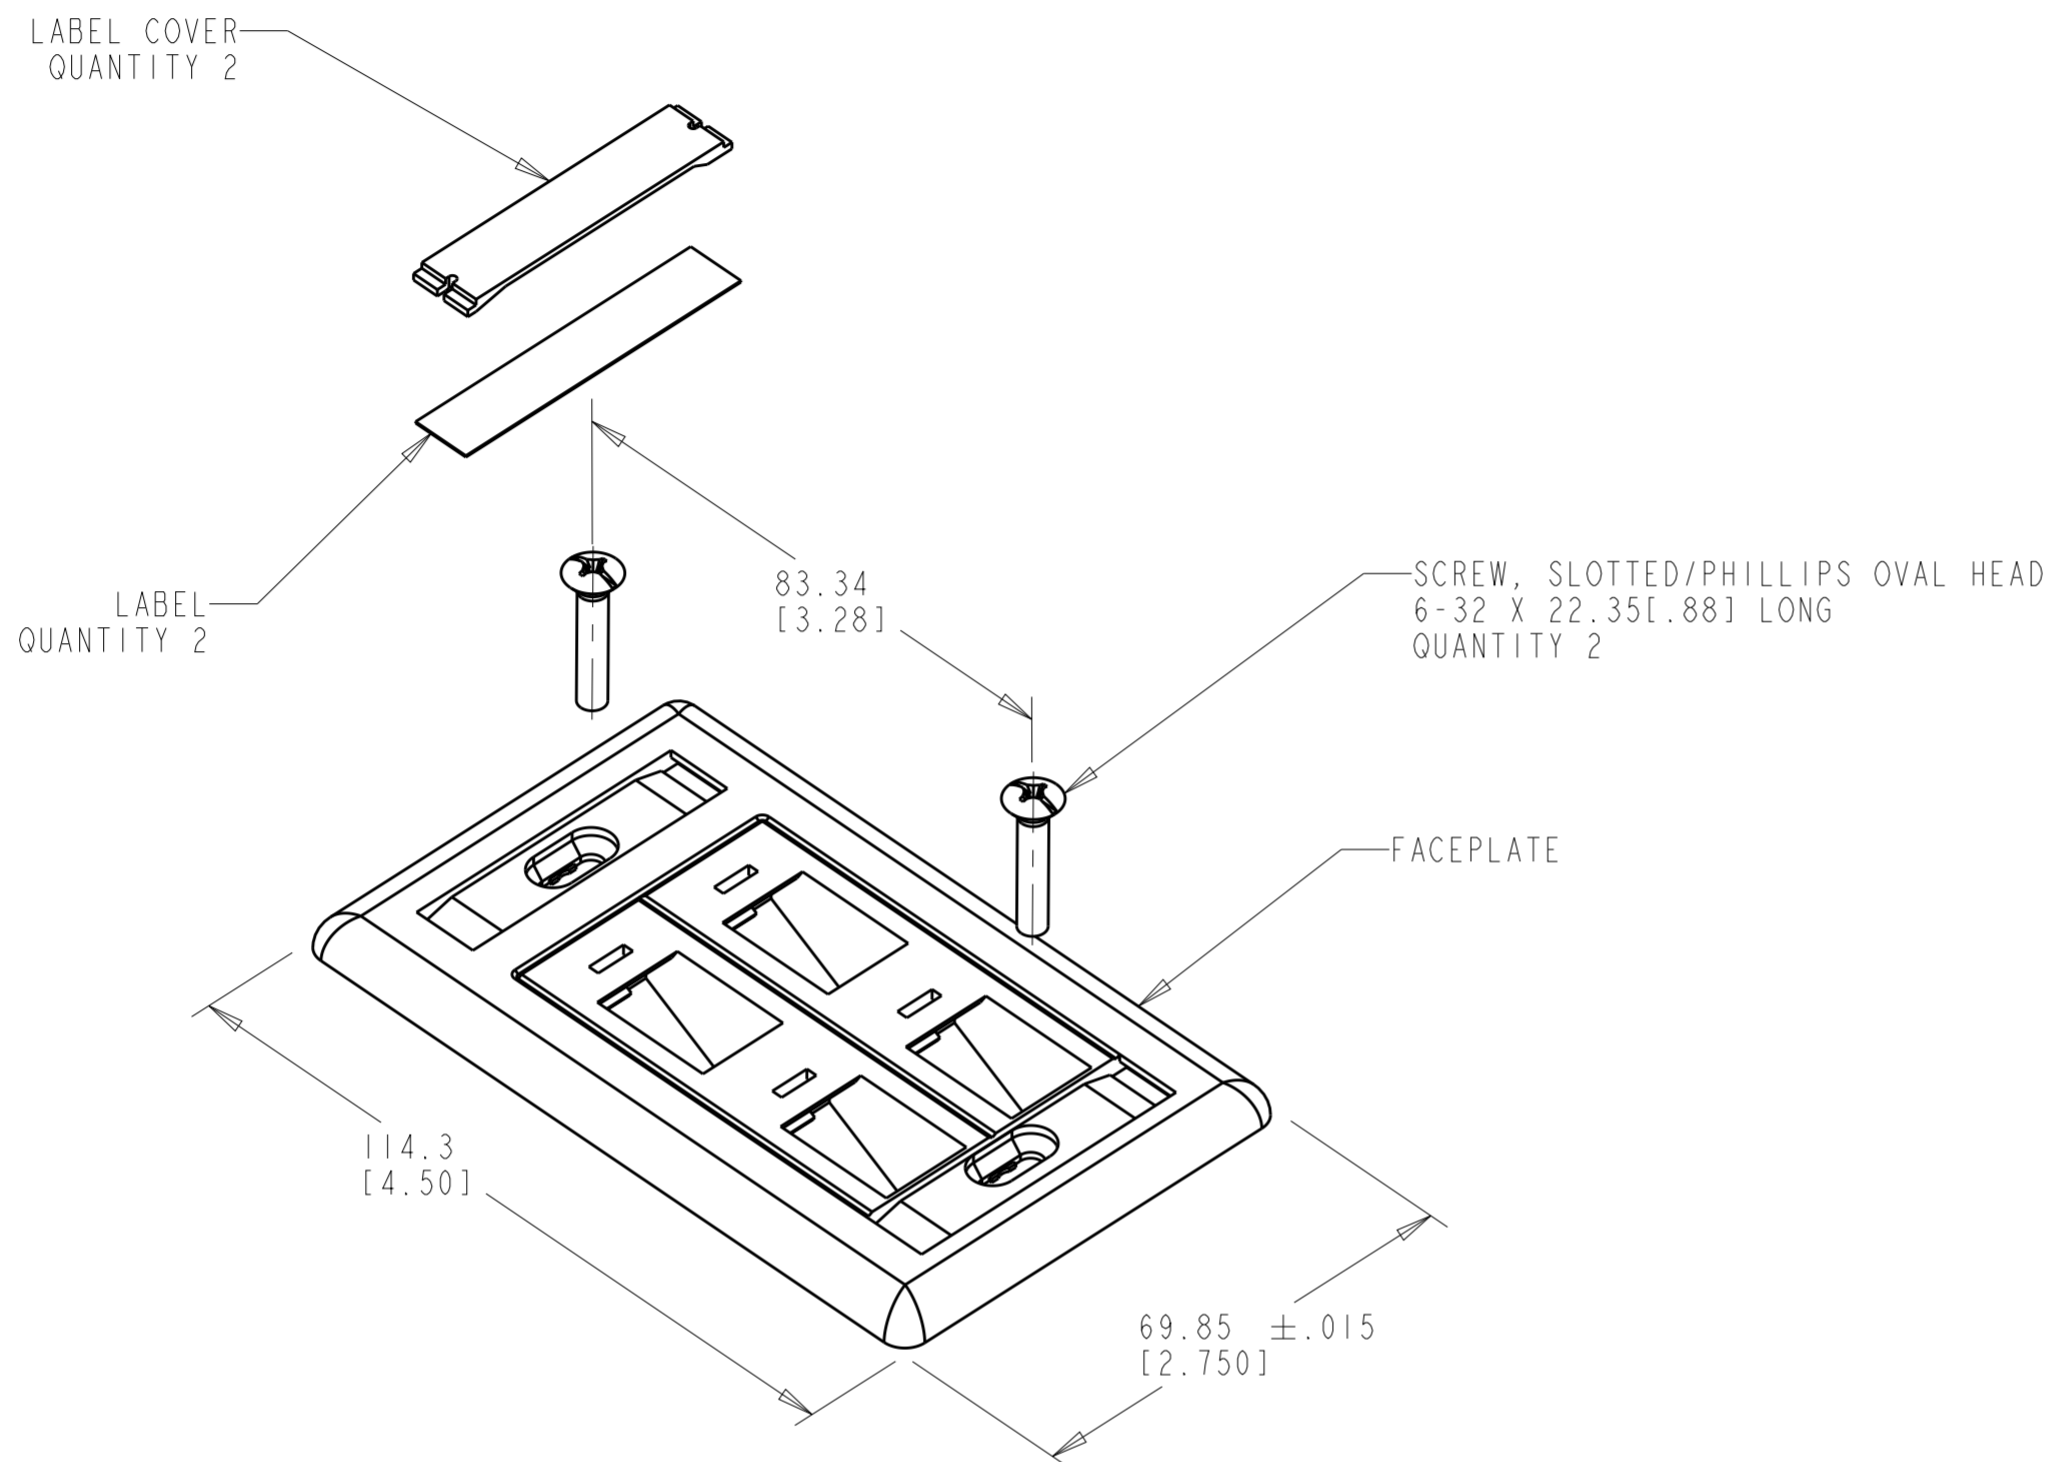

1. MATERIAL: FACEPLATE - ABS MOLDING COMPOUND. SEE TABLE FOR COLOR.  
 ICON - POLYCARBONATE MOLDING COMPOUND. SEE TABLE FOR COLOR.  
 LABEL COVER - POLYCARBONATE MOLDING COMPOUND, CLEAR.  
 LABEL - WHITE INDEX PAPER.  
 SCREW - ZINC PLATED CARBON STEEL.

DIMENSIONS: mm [INCHES]	TOLERANCES UNLESS OTHERWISE SPECIFIED: 0 PLC ± 1 PLC ± 2 PLC ±0.25 [0.01] 3 PLC ± 4 PLC ± ANGLES ± FINISH	DWN B. SIMPSON 10SEP96 CHK N. JONES 26SEP96 APVD P. PEPF 01OCT96 PRODUCT SPEC APPLICATION SPEC 408-3282 WEIGHT	TE Connectivity NAME FACEPLATE KIT, 4 PORT 110 CONNECT SIZE A2 CAGE CODE 00779 DRAWING NO. C-406185 RESTRICTED TO	
MATERIAL		Customer Drawing	SCALE	SHEET OF REV H