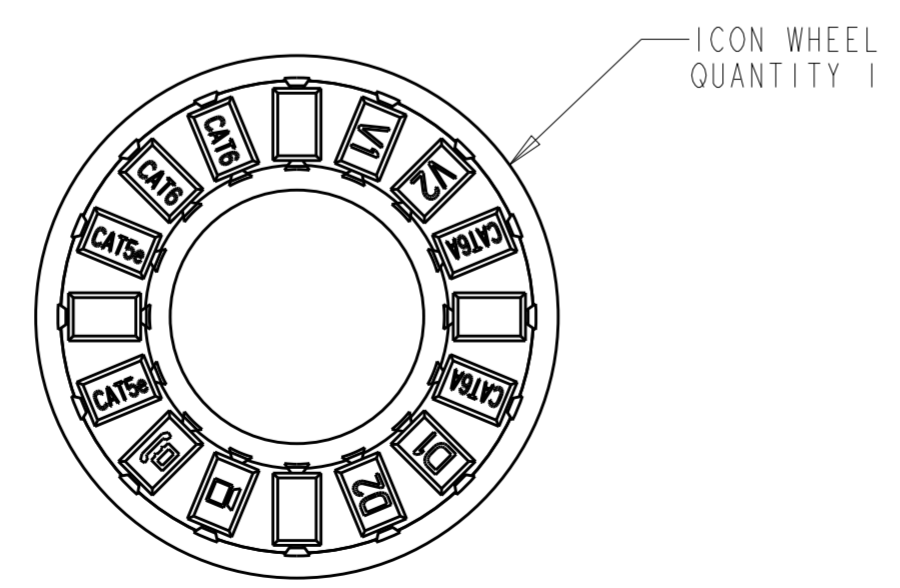

1. MATERIAL: FACEPLATE - ABS MOLDING COMPOUND. SEE TABLE FOR COLOR.  
 ICON - POLYCARBONATE MOLDING COMPOUND. SEE TABLE FOR COLOR.  
 LABEL COVER - POLYCARBONATE MOLDING COMPOUND, CLEAR.  
 LABEL - WHITE INDEX PAPER.  
 SCREW - ZINC PLATED CARBON STEEL.

2. THIS KIT SHIPPED NOT ASSEMBLED.

ALPINE WHITE	1-406185-3
ELECTRICAL IVORY	1-406185-1
NEMA GRAY	406185-4
WHITE	406185-3
BLACK	406185-2
LIGHT ALMOND	406185-1
COLOR	PART NO.

THIS DRAWING IS A CONTROLLED DOCUMENT.

DIMENSIONS: mm [INCHES]	TOLERANCES UNLESS OTHERWISE SPECIFIED: 0 PLC ± 1 PLC ± 2 PLC ±0.25 [0.01] 3 PLC ± 4 PLC ± ANGLES ± FINISH	DWN B. SIMPSON 10SEP96 CHK N. JONES 26SEP96 APVD P. PEPF 01OCT96 PRODUCT SPEC APPLICATION SPEC 408-3282 WEIGHT	TE Connectivity NAME FACEPLATE KIT, 4 PORT 110 CONNECT SIZE A2 CAGE CODE 00779 DRAWING NO. C-406185 RESTRICTED TO	
MATERIAL		Customer Drawing	SCALE	SHEET OF REV H