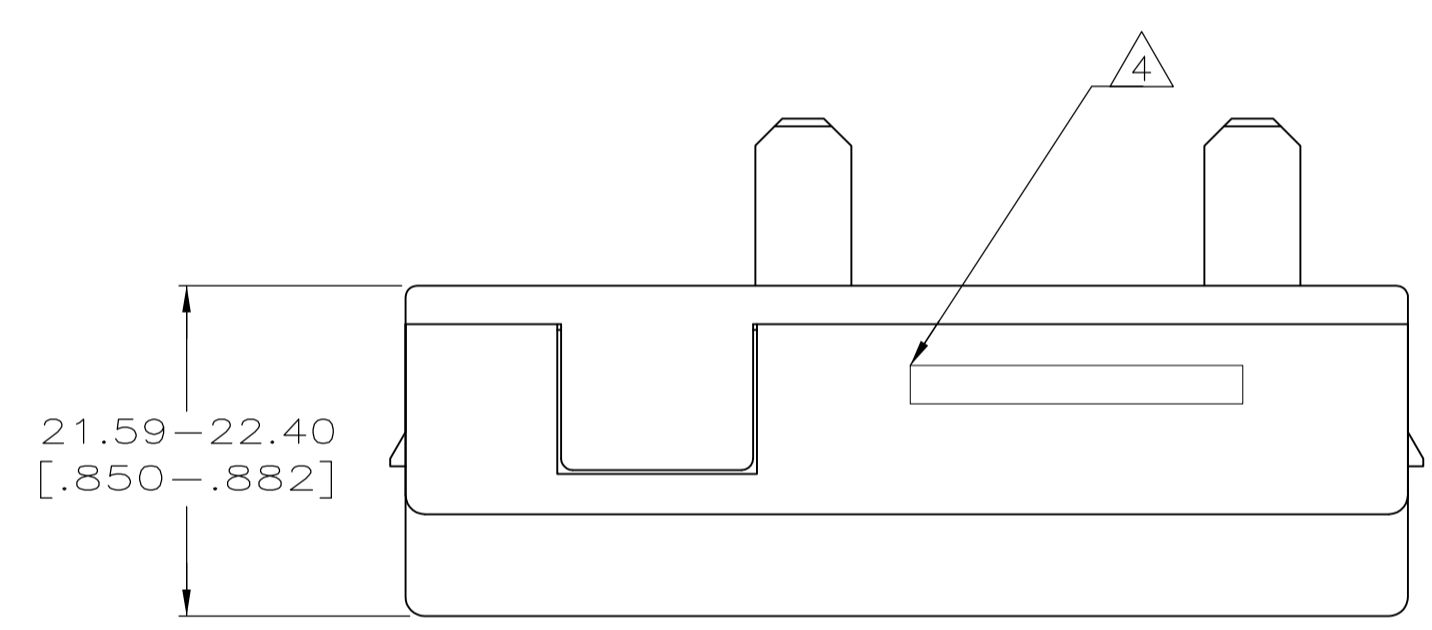

- ⚠ MATERIAL: HOUSING AND COVER - POLYCARBONATE COMPOUND, 94V-0 RATED. SEE TABLE FOR COLOR. CONTACTS - COPPER ALLOY, TIN PLATED.
- 2. RECEPTACLE IS RATED 125V, 20A.
- 3. DUPLEX RECEPTACLE MATES WITH POWER JUNCTION BOXES.
- ⚠ TYCO ELECTRONICS PART NUMBER STAMPED ON SIDE OF DUPLEX HOUSING. SEE TABLE FOR CORRECT PART NUMBER.
- ⚠ PART NUMBER 406248-2. GRAY COLORED DOT INDICATES DUPLEX CONNECTED TO UPS CIRCUIT.
- ⚠ PART NUMBER 406248-3. RED COLORED DOT INDICATES DUPLEX CONNECTED TO EMERGENCY CIRCUIT.