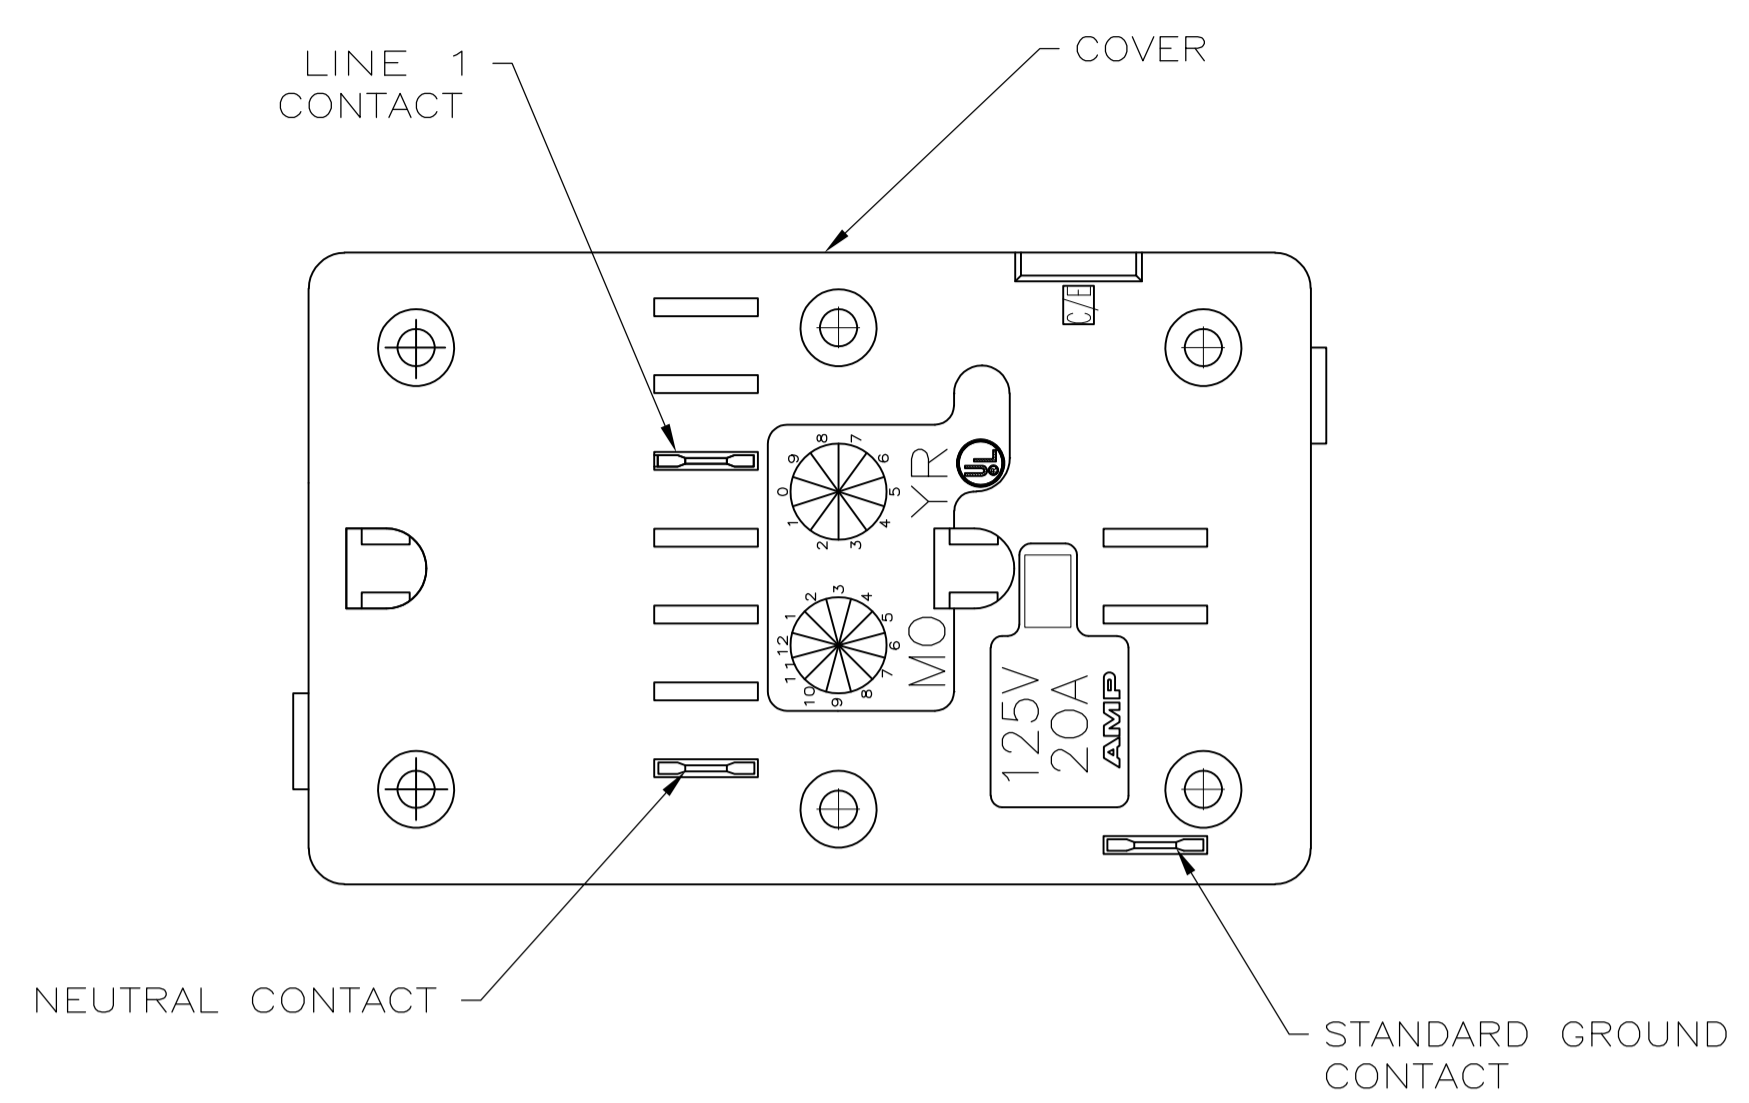

- ⚠ MATERIAL: HOUSING AND COVER - POLYCARBONATE COMPOUND, 94V-0 RATED. SEE TABLE FOR COLOR. CONTACTS - COPPER ALLOY, TIN PLATED.
- 2. RECEPTACLE IS RATED 125V, 20A.
- 3. DUPLEX RECEPTACLE MATES WITH POWER JUNCTION BOXES.
- ⚠ TYCO ELECTRONICS PART NUMBER STAMPED ON SIDE OF DUPLEX HOUSING. SEE TABLE FOR CORRECT PART NUMBER.
- ⚠ PART NUMBER 406248-2. GRAY COLORED DOT INDICATES DUPLEX CONNECTED TO UPS CIRCUIT.
- ⚠ PART NUMBER 406248-3. RED COLORED DOT INDICATES DUPLEX CONNECTED TO EMERGENCY CIRCUIT.

OBSOLETE	DOT COLOR	LINE NUMBER COLOR	HOUSING COLOR NUMBER	HOUSING COLOR	PART NO.
WHITE	WHITE	GY6093	GRAY	406248-4	
RED	WHITE	701	BLACK	406248-3	
GRAY	WHITE	701	BLACK	406248-2	
-	WHITE	701	BLACK	406248-1	

THIS DRAWING IS A CONTROLLED DOCUMENT.

DIMENSIONS: mm [INCHES]	TOLERANCES UNLESS OTHERWISE SPECIFIED:	0 PLC ± -	1 PLC ± -	2 PLC ± -	3 PLC ± 0.13(.005)	4 PLC ± -	ANGLES ± -
MATERIAL		FINISH		WEIGHT		RESTRICTED TO	