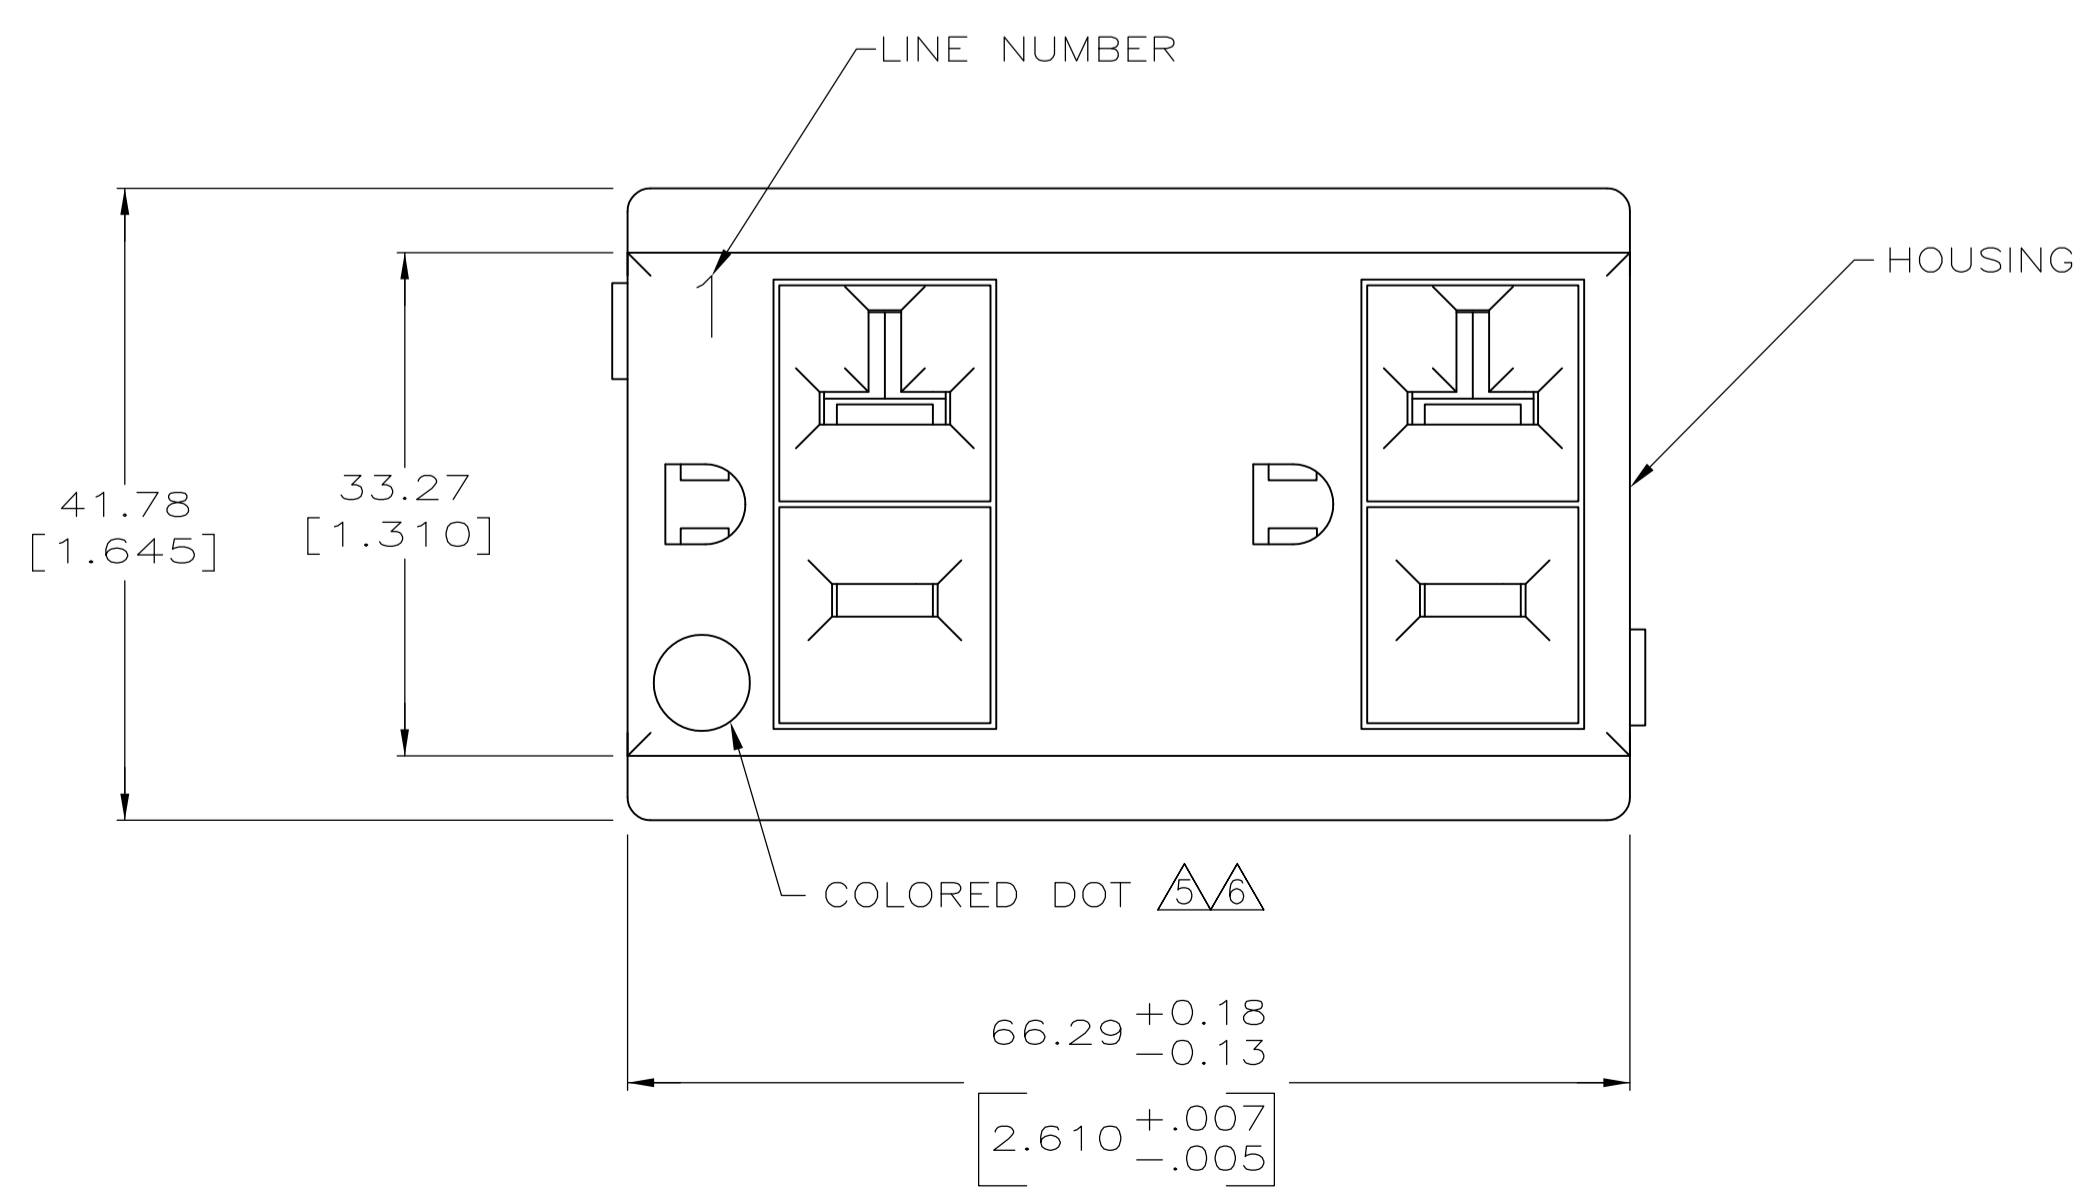

- ⚠ MATERIAL: HOUSING AND COVER - POLYCARBONATE COMPOUND, 94V-0 RATED. SEE TABLE FOR COLOR. CONTACTS - COPPER ALLOY, TIN PLATED.
- 2. RECEPTACLE IS RATED 125V, 20A.
- 3. DUPLEX RECEPTACLE MATES WITH POWER JUNCTION BOXES.
- ⚠ TYCO ELECTRONICS PART NUMBER STAMPED ON SIDE OF DUPLEX HOUSING. SEE TABLE FOR CORRECT PART NUMBER.
- ⚠ PART NUMBER 406248-2. GRAY COLORED DOT INDICATES DUPLEX CONNECTED TO UPS CIRCUIT.
- ⚠ PART NUMBER 406248-3. RED COLORED DOT INDICATES DUPLEX CONNECTED TO EMERGENCY CIRCUIT.

OBSOLETE	DOT COLOR	LINE NUMBER COLOR	HOUSING COLOR NUMBER	HOUSING COLOR	PART NO.
WHITE	WHITE	GY6093	GRAY	406248-4	
RED	WHITE	701	BLACK	406248-3	
GRAY	WHITE	701	BLACK	406248-2	
-	WHITE	701	BLACK	406248-1	

THIS DRAWING IS A CONTROLLED DOCUMENT.

DIMENSIONS: mm [INCHES]	TOLERANCES UNLESS OTHERWISE SPECIFIED:	0 PLC ± -	1 PLC ± -	2 PLC ± -	3 PLC ± 0.13(.005)	4 PLC ± -	ANGLES ± -
MATERIAL		FINISH		WEIGHT		RESTRICTED TO	