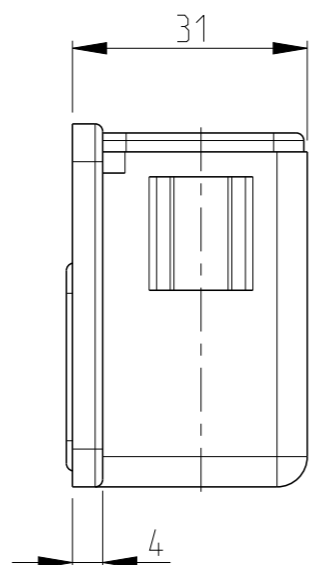

LOC
A1

DIST
-

REVISIONS

P	LTR	DESCRIPTION	DATE	DWN	APVD
	A7	ECR-09-023155	22OCT2009	VG	AR
	A8	ECR-14-006716	15MAY2014	RK	MKO
	B	ECR-16-001983	19MAY2016	GCM	JB
	C	ECR-16-014579	25APR2017	GCM	JB