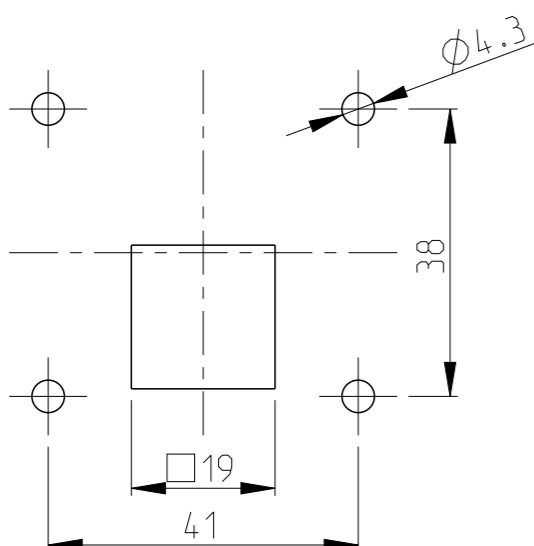

Notes

- 1 SUITABLE HOUSINGS: SERIES EMV, SIZE 1
CUSTOMER DRAWING 1102700, 1106402, 1106200
- 2 STANDARDS:
DIN EN 61984, DIN EN 60664-1
- 3 SUR TEC 650 CHROMIT AL TCP PASSIVATION
- 4 TOOL:
PHILLIPS SCREWDRIVER PH1.
- 5 VARNISH ON INSIDE AREA NOT NECESSARY
- 6 PACKAGING:
10 SETS IN A CARTON.

3-1102702-5	EMV.3/4.SGF
4-1102702-5	EMV-K.3/4.SGF
PART NO.	ORDERING TEXT

PANEL-CUT-OUT

PN/QTY	DESCRIPTION	MATERIAL	COLOR/SURFACE	NOTE	ITEM
2	2 PROFILE SEAL	FKM	BLACK	SERIES EMV / HIP	5
1	1 O - RING	NBR	BLACK	3.0x1.0	4
1	1 SCREW COUNTERSUNK RAISED HEAD	STAINL. STEEL V2A	-	M3x8 PH1 DIN EN ISO 7047	3
1	- ANGLED BULKHEAD HOUSING	ALU	BLACK SEE NOTE 3	SERIES EMV-K	2
-	1 ANGLED BULKHEAD HOUSING	ALU	GREY	SERIES EMV	1