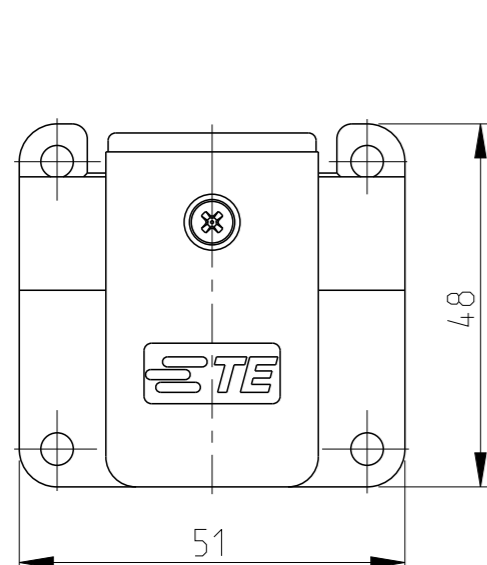

LOC
A1

DIST
-

REVISIONS

P	LTR	DESCRIPTION	DATE	DWN	APVD
	A7	ECR-09-023155	22OCT2009	VG	AR
	A8	ECR-14-006716	15MAY2014	RK	MKO
	B	ECR-16-001983	19MAY2016	GCM	JB
	C	ECR-16-014579	25APR2017	GCM	JB