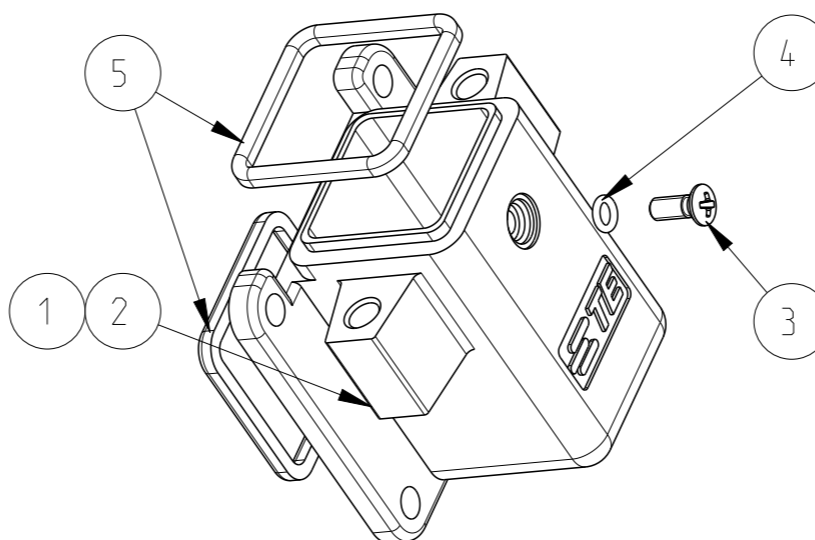

Notes

- 1 SUITABLE HOUSINGS: SERIES EMV, SIZE 1
CUSTOMER DRAWING 1102700, 1106402, 1106200
- 2 STANDARDS:
DIN EN 61984, DIN EN 60664-1
- 3 SUR TEC 650 CHROMIT AL TCP PASSIVATION
- 4 TOOL:
PHILLIPS SCREWDRIVER PH1.
- 5 VARNISH ON INSIDE AREA NOT NECESSARY
- 6 PACKAGING:
10 SETS IN A CARTON.