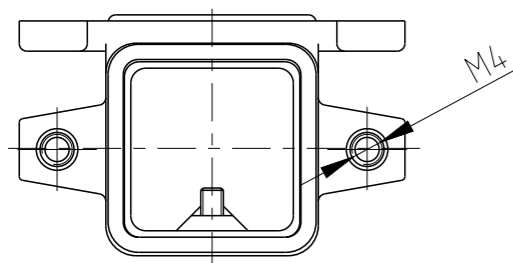

LOC
A1

DIST
-

REVISIONS

P	LTR	DESCRIPTION	DATE	DWN	APVD
	A7	ECR-09-023155	22OCT2009	VG	AR
	A8	ECR-14-006716	15MAY2014	RK	MKO
	B	ECR-16-001983	19MAY2016	GCM	JB
	C	ECR-16-014579	25APR2017	GCM	JB