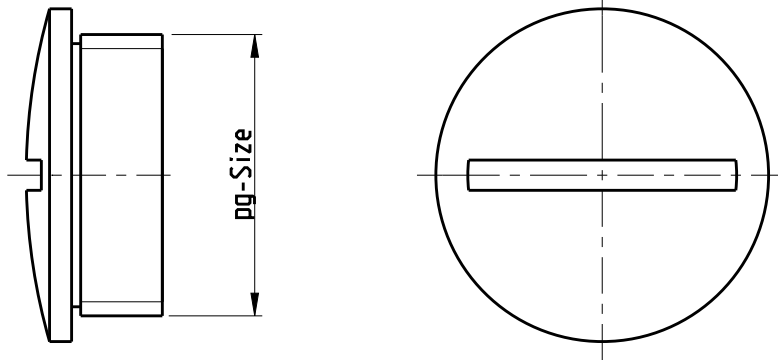

REVISIONS

P	LTR	DESCRIPTION	DATE	DWN	APVD
	B3	REVISED PER ECR-17-014412	03APR18	NG	MKO

NOTES

- 1 PARTS SHALL BE FREE AND CLEAN OF BURRS AND OTHER FOREIGN MATERIAL
- 2 PACKAGING QUANTITY: 10 PIECES IN A BOX