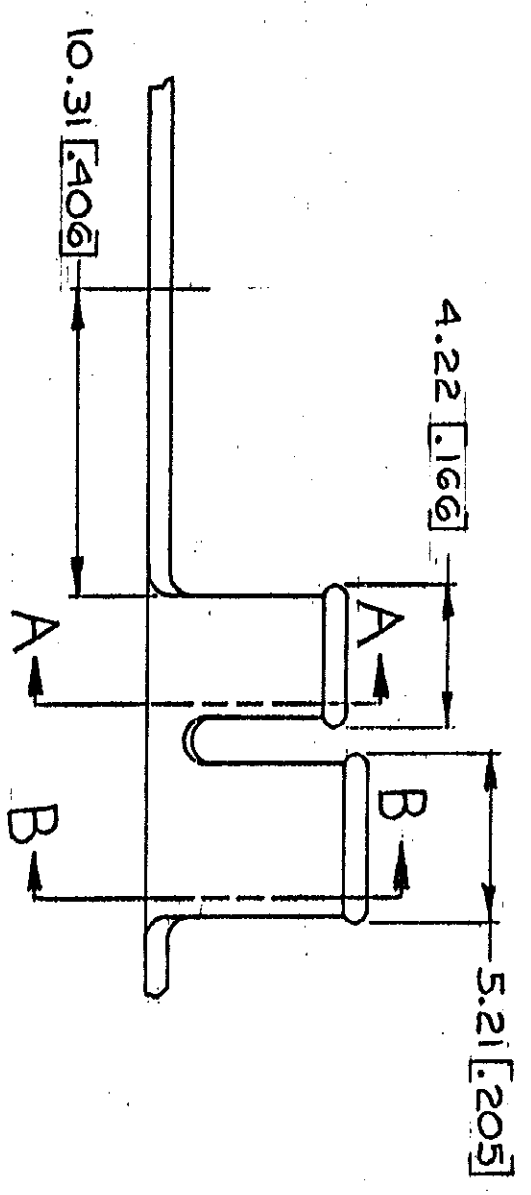

1. CONTINUOUS STRIPON REELS
 2. DIMENSIONS IN BRACKETS
 ARE IN INCHES.

METRIC

REVISIONS		DATE	APPROVED
1	REV PER AF-7197	5-1-78	D. SHI
2	REDRAWN & REVISED		JOS
3	A		
4	B		

SECT A-A

SECT B-B

UNLESS OTHERWISE SPECIFIED DIMENSIONS ARE IN INCHES. TOLERANCES ON: DECIMALS ±0.38 [015] ANGLES 1°	CONTRACT NO.	NAME
DR. <i>[Signature]</i> 5-4-78		AMP AMP INCORPORATED Harrisburg, Pa.
CHK. <i>[Signature]</i> 7-8-78		
APPROVED <i>[Signature]</i> 8-1-78		
APPROVED <i>[Signature]</i> 8-1-78		
DESIGN APPROVED <i>[Signature]</i> 8-1-78		
OTHER APPROVED		
FINISH SEE TABLE	SIZE B	CODE IDENT NO. 00779
		DRAWING NO. 41125
		SHEET

RING

CUSTOMER DRAWING

AMP 1270-15 (7-73)

X-ON Electronics

Largest Supplier of Electrical and Electronic Components

Click to view similar products for [Terminals](#) category:

Click to view products by [TE Connectivity](#) manufacturer: