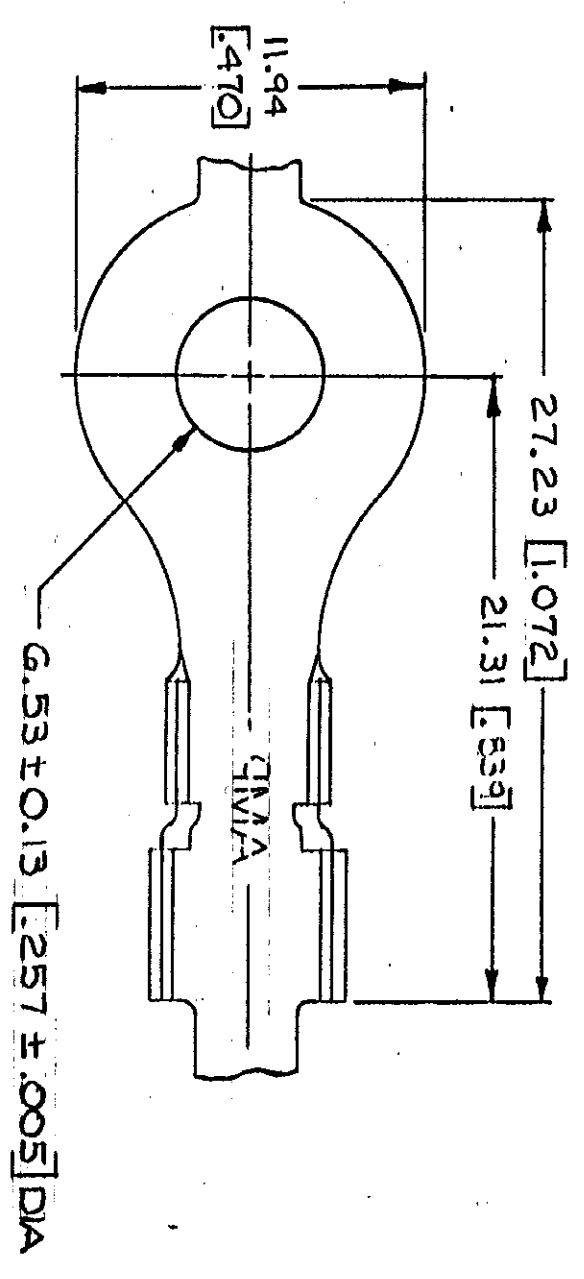

1. CONTINUOUS STRIPON REELS
 2. DIMENSIONS IN BRACKETS
 ARE IN INCHES.

METRIC

REVISIONS		DATE	APPROVED
1	REV PER AF-7197	5-1-78	D. SHI
2	REDRAWN & REVISED		JOS
3	A		
4	B		

SECT A-A

SECT B-B

UNLESS OTHERWISE SPECIFIED DIMENSIONS ARE IN INCHES. TOLERANCES ON: DECIMALS ±0.38 [015] ANGLES 1°	CONTRACT NO.	NAME
DR. <i>[Signature]</i> 5-4-78		AMP AMP INCORPORATED Harrisburg, Pa.
CHK. <i>[Signature]</i> 7-8-78		
APPROVED <i>[Signature]</i> 8-1-78		
APPROVED <i>[Signature]</i> 8-1-78		
DESIGN APPROVED <i>[Signature]</i> 8-1-78		
OTHER APPROVED		
FINISH SEE TABLE	SIZE B	CODE IDENT NO. 00779
		DRAWING NO. 41125
		SHEET

RING

CUSTOMER DRAWING

AMP 1270-15 (7-73)

X-ON Electronics

Largest Supplier of Electrical and Electronic Components

Click to view similar products for [Terminals](#) category:

Click to view products by [TE Connectivity](#) manufacturer: