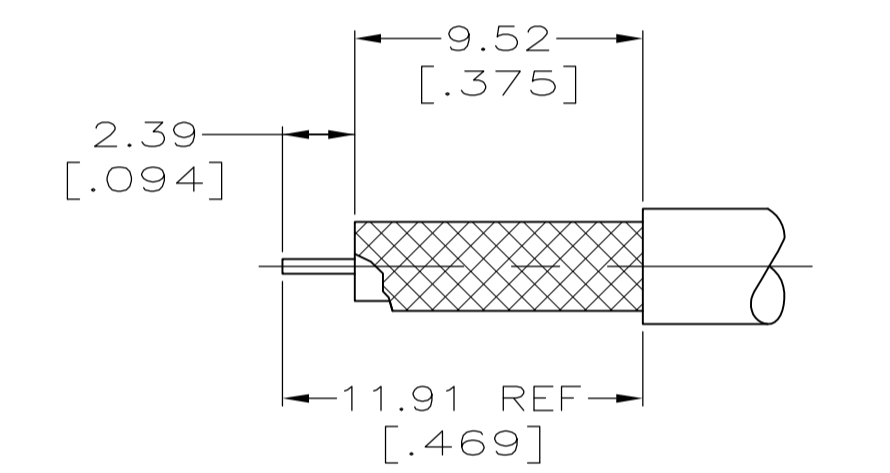

- 1 USE PRO-CRIMPER II: 354940-1
- 2 USE INSTRUCTION SHEET 9766
- 3 SPECIAL PACKAGING: BULK PACKAGE 25 PIECES
- 4 SPECIAL PACKAGING: BULK PACKAGE 100 PIECES

3	AT&T KS 19224 L2 CABLE AND JIS 1.5C-XV	1.07 [.042]	4.52 [.178]	852922-2	227194-2	222001-4	9-413658-2	413657-6	413653-2	9-413589-6
OBSOLETE	JIS 3C-2V	1.07 [.042]	5.41 [.213]	852922-1	-	-	9-221132-4	1-413657-0	413653-5	9-413589-5
OBSOLETE	RG-59 TYPE WITH .031 DIA CENTER CONTACT, BELDEN 9266, 9240 & 9259	1.07 [.042]	6.48 [.255]	852922-1	-	-	9-221132-1	413657-8	413653-1	9-413589-4
OBSOLETE	RG-179/U, 179A/U, 179B/U, 187/U & 187A/U	1.07 [.042]	4.52 [.178]	852922-2	227194-2	222001-4	9-413658-0	413657-6	413653-2	9-413589-3
OBSOLETE	AT&T 734A	1.07 [.042]	6.48 [.255]	852922-1	-	-	9-221132-3	413657-8	413653-4	9-413589-2
OBSOLETE	BELDEN 8218 AND JIS 2.5C-2V	1.07 [.042]	4.52 [.178]	852922-2	-	-	9-221132-6	413657-4	413653-2	9-413589-1
OBSOLETE	RG-59/U, 59A/U & 59B/U	1.07 [.042]	6.48 [.255]	852922-1	-	-	9-221132-1	413657-2	413653-1	9-413589-0
4	CUSTOM CABLE: C/C=Ø.021, DIELECTRIC=Ø.122, JACKET=Ø.173	1.07 [.042]	5.41 [.213]	852922-1	-	-	9-221132-0	1-413657-0	413653-5	2-413589-1
OBSOLETE	MONROSE 8466-3 AND 8299-3	1.07 [.042]	5.41 [.213]	852922-1	-	-	9-221132-0	1-413657-2	413653-5	1-413589-8
4	BELDEN 8218 AND JIS 2.5C-2V	1.07 [.042]	4.52 [.178]	852922-2	-	-	9-221132-6	413657-4	413653-2	1-413589-7
3	BELDEN 8218 AND JIS 2.5C-2V	1.07 [.042]	4.52 [.178]	852922-2	-	-	9-221132-6	413657-4	413653-2	1-413589-6
OBSOLETE	JIS 2.5C-2W	1.07 [.042]	5.41 [.213]	852922-1	-	-	9-221132-0	413657-4	413653-2	1-413589-5
OBSOLETE	JIS 3C-2W	1.07 [.042]	6.48 [.255]	852922-1	-	-	9-221132-9	1-413657-0	413653-6	1-413589-4
OBSOLETE	AT&T KS 19224 L2 CABLE AND JIS 1.5C-XV	1.07 [.042]	4.52 [.178]	852922-2	227194-2	222001-4	9-413658-2	413657-6	413653-2	1-413589-3
OBSOLETE	BELDEN 8281, 9231 & AT&T 728 AND JIS 5C-2V	1.07 [.042]	8.23 [.324]	852922-3	-	-	9-221132-2	413657-8	413653-3	1-413589-2
3	JIS 3C-2V	1.07 [.042]	5.41 [.213]	852922-1	-	-	9-221132-4	1-413657-0	413653-5	1-413589-1
3	AT&T 735A C/C=Ø.016, DIELECTRIC=Ø.077, JACKET=Ø.130	1.07 [.042]	4.52 [.178]	852922-2	-	-	9-413658-2	413657-4	413653-2	1-413589-0
8	RG-59 TYPE WITH .031 DIA CENTER CONTACT, BELDEN 9266, 9240 & 9259	1.07 [.042]	6.48 [.255]	852922-1	-	-	9-221132-1	413657-8	413653-1	413589-9
SUPERSEDED BY 5413589-8	RG-179/U, 179A/U, 179B/U, 187/U & 187A/U	1.07 [.042]	4.52 [.178]	852922-2	227194-2	222001-4	9-413658-0	413657-6	413653-2	413589-8
	AT&T 734A	1.07 [.042]	6.48 [.255]	852922-1	-	-	9-221132-3	413657-8	413653-4	413589-7
	TIMES RG-59/U, DOUBLE BRAID, .270 OD JACKET	1.07 [.042]	8.23 [.324]	852922-3	-	-	9-221132-2	413657-2	413653-1	413589-6
	BELDEN 8281, 9231 & AT&T 728 AND JIS 5C-2V	1.07 [.042]	8.23 [.324]	852922-3	-	-	9-221132-2	413657-8	413653-3	413589-5
OBSOLETE	AT&T KS 19224 L2 CABLE AND JIS 1.5C-XV	1.07 [.042]	4.52 [.178]	852922-2	227194-2	222001-4	9-413658-2	413657-6	413653-2	413589-4
	BELDEN 8218 AND JIS 2.5C-2V	1.07 [.042]	4.52 [.178]	852922-2	-	-	9-221132-6	413657-4	413653-2	413589-3
	RG-59/U, 59A/U & 59B/U	1.07 [.042]	6.48 [.255]	852922-1	-	-	9-221132-1	413657-2	413653-1	413589-2
OBSOLETE	BELDEN 88241	1.07 [.042]	6.48 [.255]	852922-1	-	-	9-413658-3	413657-2	413653-1	413589-1