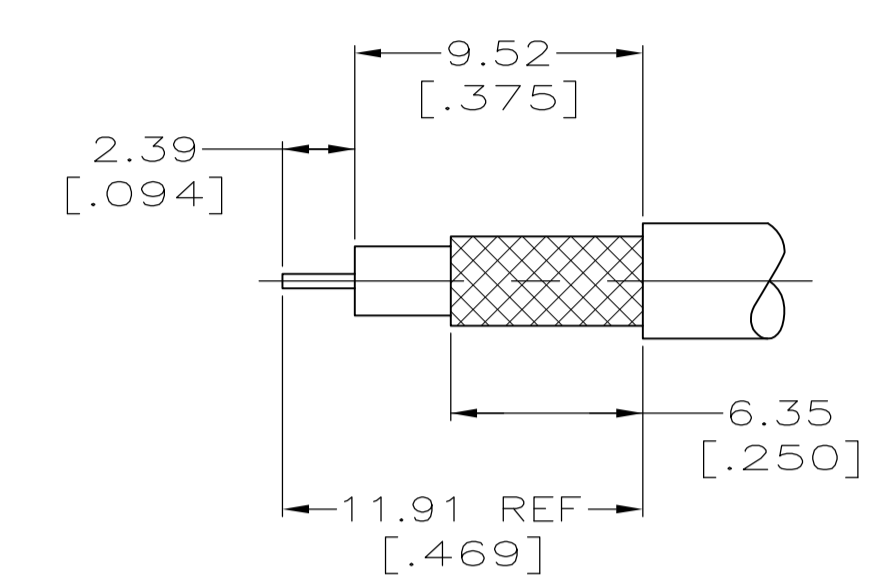

- 1 USE PRO-CRIMPER II: 354940-1
- 2 USE INSTRUCTION SHEET 9766
- 3 SPECIAL PACKAGING: BULK PACKAGE 25 PIECES
- 4 SPECIAL PACKAGING: BULK PACKAGE 100 PIECES

3	AT&T KS 19224 L2 CABLE AND JIS 1.5C-XV	1.07 [.042]	4.52 [.178]	852922-2	227194-2	222001-4	9-413658-2	413657-6	413653-2	9-413589-6
OBSOLETE	JIS 3C-2V	1.07 [.042]	5.41 [.213]	852922-1	-	-	9-221132-4	1-413657-0	413653-5	9-413589-5
OBSOLETE	RG-59 TYPE WITH .031 DIA CENTER CONTACT, BELDEN 9266, 9240 & 9259	1.07 [.042]	6.48 [.255]	852922-1	-	-	9-221132-1	413657-8	413653-1	9-413589-4
OBSOLETE	RG-179/U, 179A/U, 179B/U, 187/U & 187A/U	1.07 [.042]	4.52 [.178]	852922-2	227194-2	222001-4	9-413658-0	413657-6	413653-2	9-413589-3
OBSOLETE	AT&T 734A	1.07 [.042]	6.48 [.255]	852922-1	-	-	9-221132-3	413657-8	413653-4	9-413589-2
OBSOLETE	BELDEN 8218 AND JIS 2.5C-2V	1.07 [.042]	4.52 [.178]	852922-2	-	-	9-221132-6	413657-4	413653-2	9-413589-1
OBSOLETE	RG-59/U, 59A/U & 59B/U	1.07 [.042]	6.48 [.255]	852922-1	-	-	9-221132-1	413657-2	413653-1	9-413589-0
4	CUSTOM CABLE: C/C=Ø.021, DIELECTRIC=Ø.122, JACKET=Ø.173	1.07 [.042]	5.41 [.213]	852922-1	-	-	9-221132-0	1-413657-0	413653-5	2-413589-1
OBSOLETE	MONROSE 8466-3 AND 8299-3	1.07 [.042]	5.41 [.213]	852922-1	-	-	9-221132-0	1-413657-2	413653-5	1-413589-8
4	BELDEN 8218 AND JIS 2.5C-2V	1.07 [.042]	4.52 [.178]	852922-2	-	-	9-221132-6	413657-4	413653-2	1-413589-7
3	BELDEN 8218 AND JIS 2.5C-2V	1.07 [.042]	4.52 [.178]	852922-2	-	-	9-221132-6	413657-4	413653-2	1-413589-6
OBSOLETE	JIS 2.5C-2W	1.07 [.042]	5.41 [.213]	852922-1	-	-	9-221132-0	413657-4	413653-2	1-413589-5
OBSOLETE	JIS 3C-2W	1.07 [.042]	6.48 [.255]	852922-1	-	-	9-221132-9	1-413657-0	413653-6	1-413589-4
OBSOLETE	AT&T KS 19224 L2 CABLE AND JIS 1.5C-XV	1.07 [.042]	4.52 [.178]	852922-2	227194-2	222001-4	9-413658-2	413657-6	413653-2	1-413589-3
OBSOLETE	BELDEN 8281, 9231 & AT&T 728 AND JIS 5C-2V	1.07 [.042]	8.23 [.324]	852922-3	-	-	9-221132-2	413657-8	413653-3	1-413589-2
3	JIS 3C-2V	1.07 [.042]	5.41 [.213]	852922-1	-	-	9-221132-4	1-413657-0	413653-5	1-413589-1
3	AT&T 735A C/C=Ø.016, DIELECTRIC=Ø.077, JACKET=Ø.130	1.07 [.042]	4.52 [.178]	852922-2	-	-	9-413658-2	413657-4	413653-2	1-413589-0
8	RG-59 TYPE WITH .031 DIA CENTER CONTACT, BELDEN 9266, 9240 & 9259	1.07 [.042]	6.48 [.255]	852922-1	-	-	9-221132-1	413657-8	413653-1	413589-9
SUPERSEDED BY 5413589-8	RG-179/U, 179A/U, 179B/U, 187/U & 187A/U	1.07 [.042]	4.52 [.178]	852922-2	227194-2	222001-4	9-413658-0	413657-6	413653-2	413589-8
	AT&T 734A	1.07 [.042]	6.48 [.255]	852922-1	-	-	9-221132-3	413657-8	413653-4	413589-7
	TIMES RG-59/U, DOUBLE BRAID, .270 OD JACKET	1.07 [.042]	8.23 [.324]	852922-3	-	-	9-221132-2	413657-2	413653-1	413589-6
	BELDEN 8281, 9231 & AT&T 728 AND JIS 5C-2V	1.07 [.042]	8.23 [.324]	852922-3	-	-	9-221132-2	413657-8	413653-3	413589-5
OBSOLETE	AT&T KS 19224 L2 CABLE AND JIS 1.5C-XV	1.07 [.042]	4.52 [.178]	852922-2	227194-2	222001-4	9-413658-2	413657-6	413653-2	413589-4
	BELDEN 8218 AND JIS 2.5C-2V	1.07 [.042]	4.52 [.178]	852922-2	-	-	9-221132-6	413657-4	413653-2	413589-3
	RG-59/U, 59A/U & 59B/U	1.07 [.042]	6.48 [.255]	852922-1	-	-	9-221132-1	413657-2	413653-1	413589-2
OBSOLETE	BELDEN 88241	1.07 [.042]	6.48 [.255]	852922-1	-	-	9-413658-3	413657-2	413653-1	413589-1