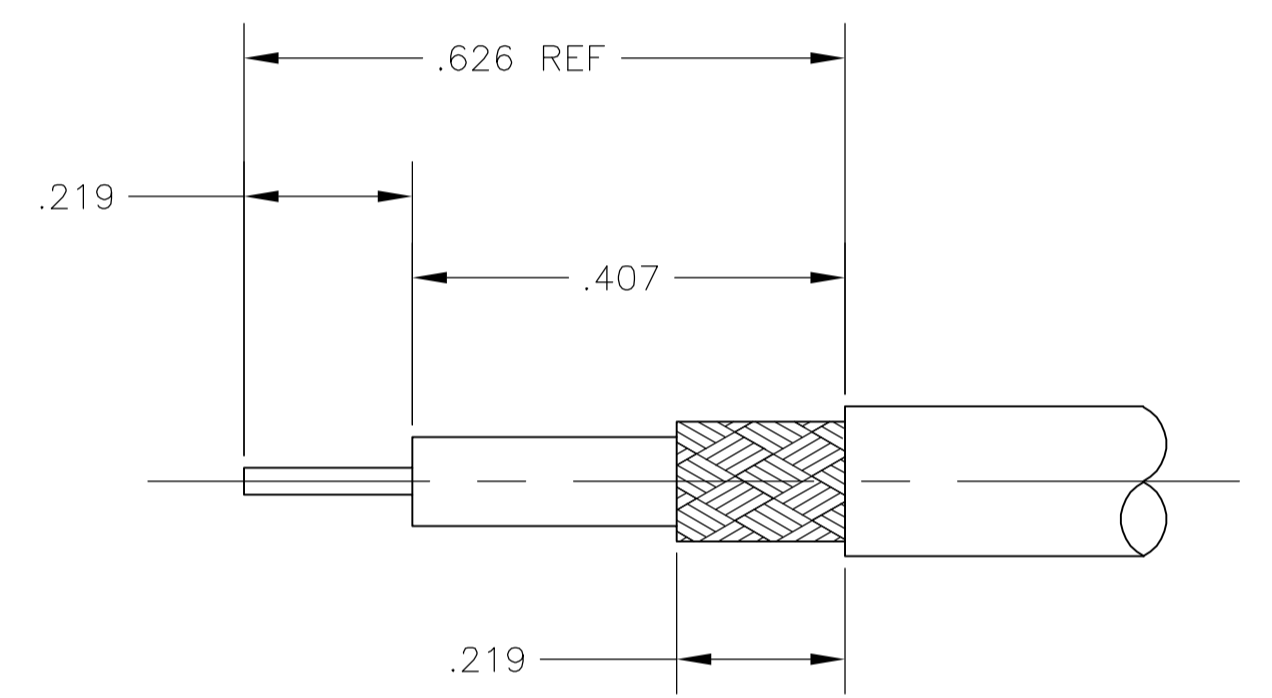

- ① USE WITH HAND TOOL 220190-1
- ② CABLE USED WITHOUT SPACER.
- ③ CABLE USED WITH SPACER.
- ④ BULK PACKAGE
- ⑤. SEE I.S. SHEET 9778

VIEW A

VIEW B

RECOMMENDED STRIP LENGTH

OBSOLETE	BELDEN 89907, 9907 & RG-141	A	.068	.213	58465-3	-	-	9-221132-0	2-413774-5	413780-1	9-413779-1
OBSOLETE	RG-174/U, 188/U & 316/U	B	.068	.178	58465-3	-	21427-2	9-413658-0	1-413774-5	413780-3	9-413779-0
OBSOLETE	BELDEN 89907, 9907 & RG-141	A	.068	.213	58465-3	-	-	9-221132-0	2-413774-5	413780-1	413779-6
OBSOLETE	RG-180 & RG-195	A	.068	.178	58465-3	-	-	9-413658-1	2-413774-0	413780-3	413779-5
OBSOLETE	RG-179U, 179A/U, 179B/U, 187/U & 187A/U	A	.068	.178	58465-3	-	21427-2	9-413658-0	2-413774-0	413780-3	413779-4
△	RG-174/U, 188/U & 316/U	B	.068	.178	58465-3	-	21427-2	9-413658-0	1-413774-5	413780-3	413779-3
OBSOLETE △	RG-59/U, 59A/U, 59B/U, 62/U, 62A/U, 62B/U & BELDEN 88241	A	.068	.255	58465-1	227423-1	-	9-221132-1	1-413774-0	413780-2	413779-2
OBSOLETE	RG-58/U, 58A/U, 58B/U, 58C/U & BELDEN 88240	A	.068	.213	58465-1	-	-	9-221132-0	413774-5	413780-1	413779-1

FOR USE WITH CABLE	VIEW	CONTACT CRIMP (HEX)	FERRULE CRIMP	DIE SET	⑤ SPACER QTY=1	④ TUBING QTY=1	③ FERRULE QTY=1	② CONTACT QTY=1	① JACK ASSEMBLY QTY=1	PART NUMBER
--------------------	------	---------------------	---------------	---------	----------------	----------------	-----------------	-----------------	-----------------------	-------------

THIS DRAWING IS A CONTROLLED DOCUMENT.

DIMENSIONS: INCHES	TOLERANCES UNLESS OTHERWISE SPECIFIED:	DIN J. L. GROFT 06/18/90	Tyco Electronics Corporation Harrisburg, PA 17105-3608
0 PLC ± .005	1 PLC ± .005	7-2-90	
2 PLC ± .005	3 PLC ± .005	7-3-90	RESTRICTED TO
4 PLC ± .005	ANGLES ± .005		
MATERIAL	FINISH	SIZE	WEIGHT
		A1	00779

Customer Drawing SCALE 4:1 SHEET 1 OF 1 REV G2