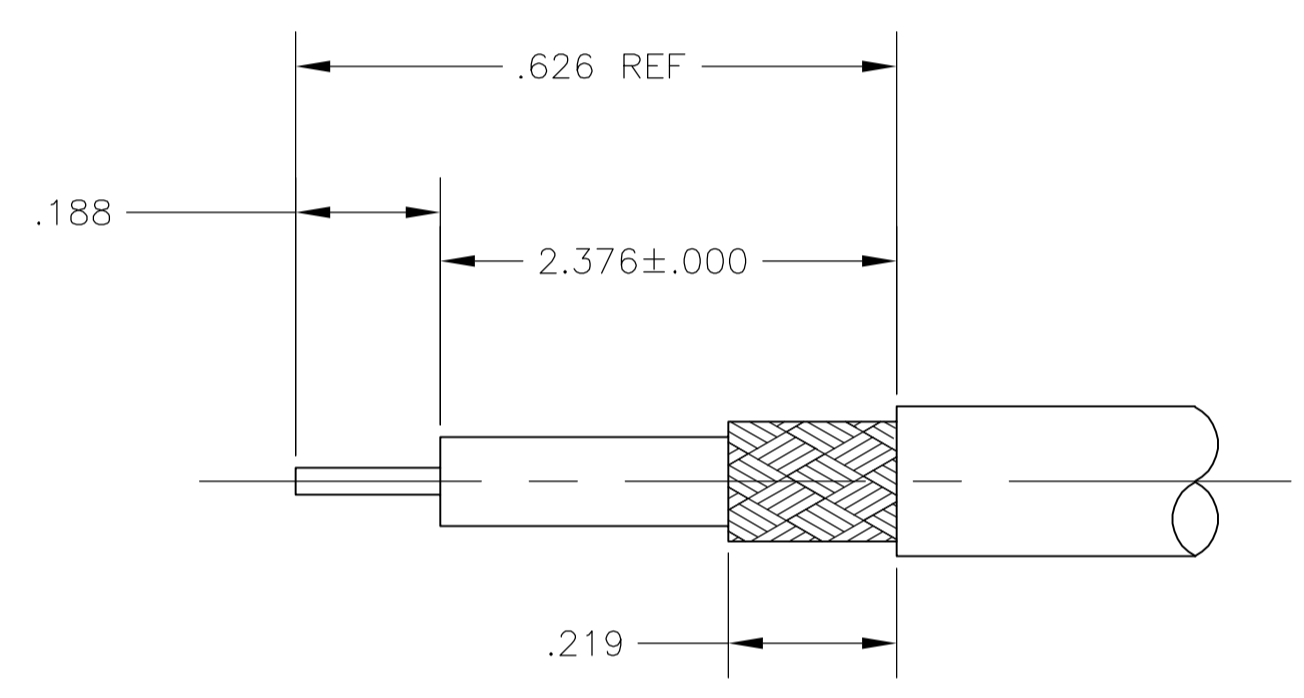

- ① USE WITH HAND TOOL 220190-1
- ② CABLE USED WITHOUT SPACER.
- ③ CABLE USED WITH SPACER.
- ④ BULK PACKAGE
- ⑤. SEE I.S. SHEET 9778

VIEW A

VIEW B

RECOMMENDED STRIP LENGTH

OBSOLETE	BELDEN 89907, 9907 & RG-141	A	.068	.213	58465-3	-	-	9-221132-0	2-413774-5	413780-1	9-413779-1
OBSOLETE	RG-174/U, 188/U & 316/U	B	.068	.178	58465-3	-	21427-2	9-413658-0	1-413774-5	413780-3	9-413779-0
OBSOLETE	BELDEN 89907, 9907 & RG-141	A	.068	.213	58465-3	-	-	9-221132-0	2-413774-5	413780-1	413779-6
OBSOLETE	RG-180 & RG-195	A	.068	.178	58465-3	-	-	9-413658-1	2-413774-0	413780-3	413779-5
OBSOLETE	RG-179U, 179A/U, 179B/U, 187/U & 187A/U	A	.068	.178	58465-3	-	21427-2	9-413658-0	2-413774-0	413780-3	413779-4
△	RG-174/U, 188/U & 316/U	B	.068	.178	58465-3	-	21427-2	9-413658-0	1-413774-5	413780-3	413779-3
OBSOLETE △	RG-59/U, 59A/U, 59B/U, 62/U, 62A/U, 62B/U & BELDEN 88241	A	.068	.255	58465-1	227423-1	-	9-221132-1	1-413774-0	413780-2	413779-2
OBSOLETE	RG-58/U, 58A/U, 58B/U, 58C/U & BELDEN 88240	A	.068	.213	58465-1	-	-	9-221132-0	413774-5	413780-1	413779-1

FOR USE WITH CABLE	VIEW	CONTACT CRIMP (HEX)	FERRULE CRIMP	DIE SET	⑤ SPACER QTY=1	④ TUBING QTY=1	③ FERRULE QTY=1	② CONTACT QTY=1	① JACK ASSEMBLY QTY=1	PART NUMBER
--------------------	------	---------------------	---------------	---------	----------------	----------------	-----------------	-----------------	-----------------------	-------------

THIS DRAWING IS A CONTROLLED DOCUMENT.

DIMENSIONS: INCHES	TOLERANCES UNLESS OTHERWISE SPECIFIED:	DIN J. L. GROFT 06/18/90	Tyco Electronics Corporation Harrisburg, PA 17105-3608
0 PLC ± .005	1 PLC ± .005	7-2-90	
2 PLC ± .005	3 PLC ± .005	7-3-90	RESTRICTED TO
4 PLC ± .005	ANGLES ± .005		
MATERIAL	FINISH	SIZE	WEIGHT
		A1	00779

Customer Drawing SCALE 4:1 SHEET 1 OF 1 REV G2