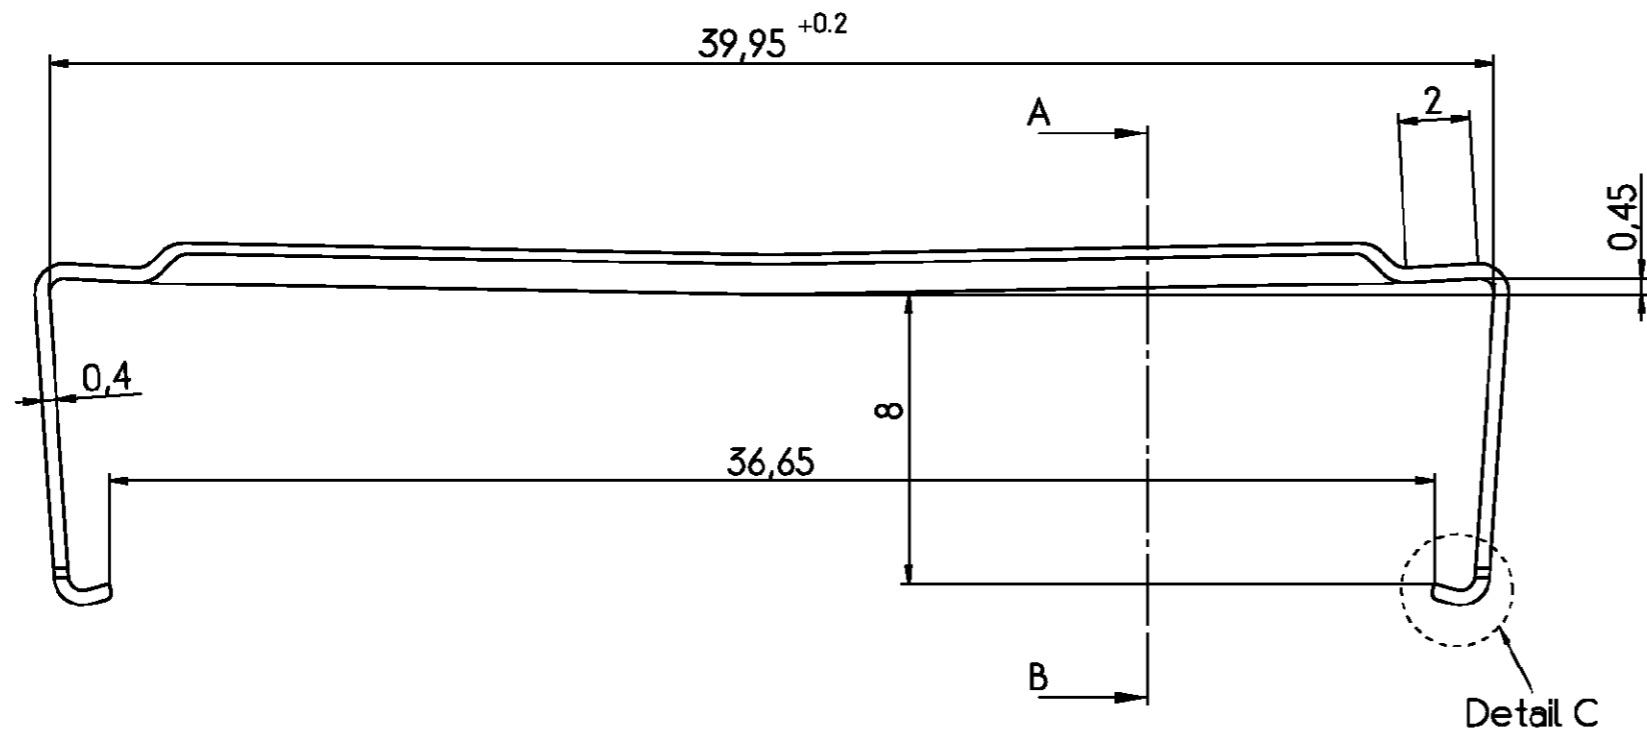

PROPRIETARY:

Active part numbers. Contact Tyco Electronics for other configuration availability

Old Part Number	Tyco Part Number
V42254-A4000-D25	4-1393560-6

tyco TYCO ELECTRONICS CORPORATION		SCALE 5:1 (20:1)		WEIGHT	
OOSTKAMP - BELGIUM		DIMENSIONS IN MM		MATERIAL	
DATE 03.02.93		PART NAME		Bügel Sub-D Schneidklemmanschluß	
NAME Sterckx		25-pol. Ausführung		strain relief clamp D-Sub IDC	
DEP. PE Com PE&SE		25-contacts version		PART NO.	
A WO00/7020		28 AUG 00 KV		V42254-A4000-D25-*27	
01		03.02.93 RST		TOLERANCE UNLESS SPECIFIED OTHERWISE ±0.2	
51		03.02.93 RST		SHT. 1-	
REV. CHANGE ORDER		DATE APP.		Customer Drawing Nr. C 4-1393560-6	
				OF 1	