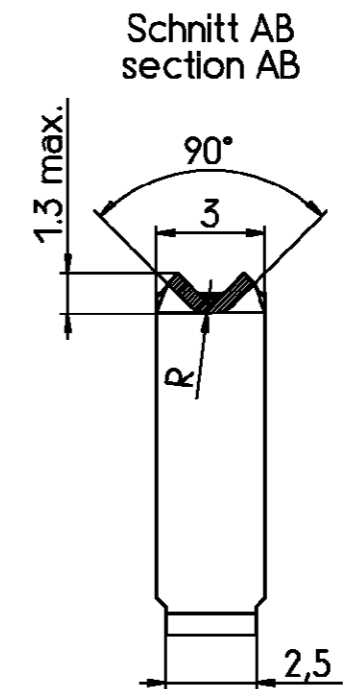

PROPRIETARY:

Active part numbers. Contact Tyco Electronics for other configuration availability

Old Part Number	Tyco Part Number
V42254-A4000-D25	4-1393560-6

tyco TYCO ELECTRONICS CORPORATION		SCALE 5:1 (20:1)		WEIGHT	
OOSTKAMP - BELGIUM		DIMENSIONS IN MM		MATERIAL	
DATE 03.02.93		PART NAME		Bügel Sub-D Schneidklemmanschluß	
NAME Sterckx		25-pol. Ausführung		strain relief clamp D-Sub IDC	
DEP. PE Com PE&SE		25-contacts version		PART NO.	
A WO00/7020		28 AUG 00 KV		V42254-A4000-D25-*27	
01		03.02.93 RST		TOLERANCE UNLESS SPECIFIED OTHERWISE ±0.2	
51		03.02.93 RST		SHT. 1-	
REV. CHANGE ORDER		DATE APP.		Customer Drawing Nr. C 4-1393560-6	
				OF 1	