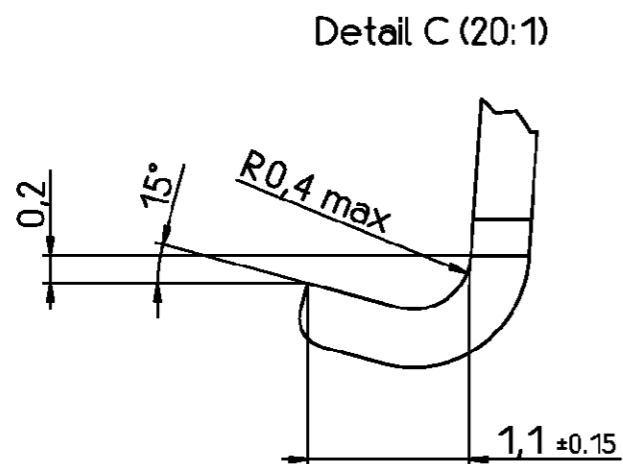

PROPRIETARY:

Active part numbers. Contact Tyco Electronics for other configuration availability

Old Part Number	Tyco Part Number
V42254-A4000-D25	4-1393560-6

tyco TYCO ELECTRONICS CORPORATION		SCALE 5:1 (20:1)		WEIGHT	
OOSTKAMP - BELGIUM		DIMENSIONS IN MM		MATERIAL	
DATE 03.02.93		PART NAME		Bügel Sub-D Schneidklemmanschluß	
NAME Sterckx		25-pol. Ausführung		strain relief clamp D-Sub IDC	
DEP. PE Com PE&SE		25-contacts version		PART NO.	
A WO00/7020		28 AUG 00 KV		V42254-A4000-D25-*27	
01		03.02.93 RST		TOLERANCE UNLESS SPECIFIED OTHERWISE ±0.2	
51		03.02.93 RST		SHT. 1-	
REV. CHANGE ORDER		DATE APP.		Customer Drawing Nr. C 4-1393560-6	
				OF 1	