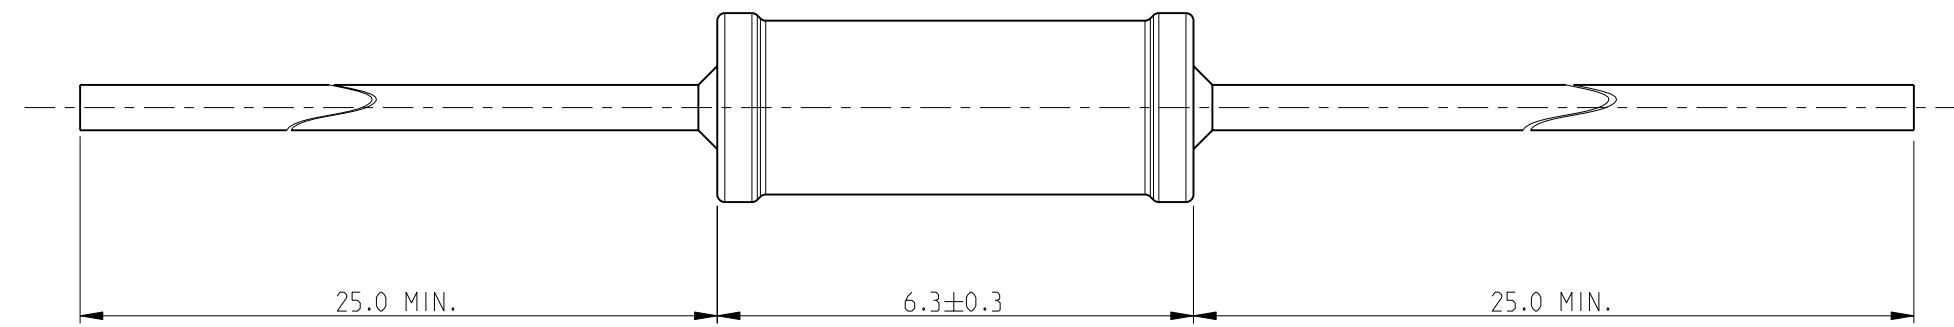

FOR FURTHER INFORMATION SEE DATA SHEET FOR SERIES R - PRECISION METAL FILM FIXED RESISTORS

<small>THIS DRAWING IS A CONTROLLED DOCUMENT FOR TYCO ELECTRONICS CORPORATION IT IS SUBJECT TO CHANGE AND THE CONTROLLING ENGINEERING ORGANIZATION SHOULD BE CONTACTED FOR THE LATEST REVISION.</small>		DWN 14SEP2010 PARUSURAM.T		Tyco Electronics Corporation Dorcan, Swindon, SN3 5HH	
DIMENSIONS: mm		TOLERANCES UNLESS OTHERWISE SPECIFIED: 0 PLC ±0.2 1 PLC ±0.1 2 PLC ±- 3 PLC ±- 4 PLC ±- ANGLES ±5°		NAME PRECISION METAL FILM FIXED RESISTORS SERIES YR1	
MATERIAL -		FINISH -		PRODUCT SPEC - APPLICATION SPEC - WEIGHT -	
		SIZE A3		CAGE CODE 00779	
		DRAWING NO C-1622796		RESTRICTED TO -	
CUSTOMER DRAWING		SCALE 10:1		SHEET 1 OF 1	
				REV BA	