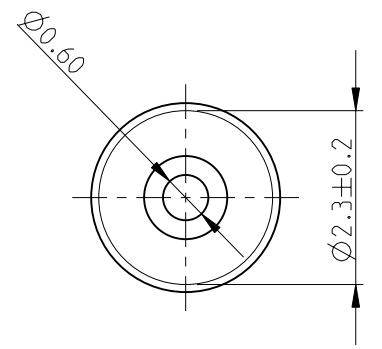

FOR FURTHER INFORMATION SEE DATA SHEET FOR SERIES R - PRECISION METAL FILM FIXED RESISTORS

<small>THIS DRAWING IS A CONTROLLED DOCUMENT FOR TYCO ELECTRONICS CORPORATION IT IS SUBJECT TO CHANGE AND THE CONTROLLING ENGINEERING ORGANIZATION SHOULD BE CONTACTED FOR THE LATEST REVISION.</small>		DWN 14SEP2010 PARUSURAM.T		Tyco Electronics Corporation Dorcan, Swindon, SN3 5HH	
DIMENSIONS: mm		TOLERANCES UNLESS OTHERWISE SPECIFIED: 0 PLC ±0.2 1 PLC ±0.1 2 PLC ±- 3 PLC ±- 4 PLC ±- ANGLES ±5°		NAME PRECISION METAL FILM FIXED RESISTORS SERIES YR1	
MATERIAL -		FINISH -		PRODUCT SPEC - APPLICATION SPEC - WEIGHT -	
		SIZE A3		CAGE CODE 00779	
		DRAWING NO C-1622796		RESTRICTED TO -	
CUSTOMER DRAWING		SCALE 10:1		SHEET 1 OF 1	
				REV BA	