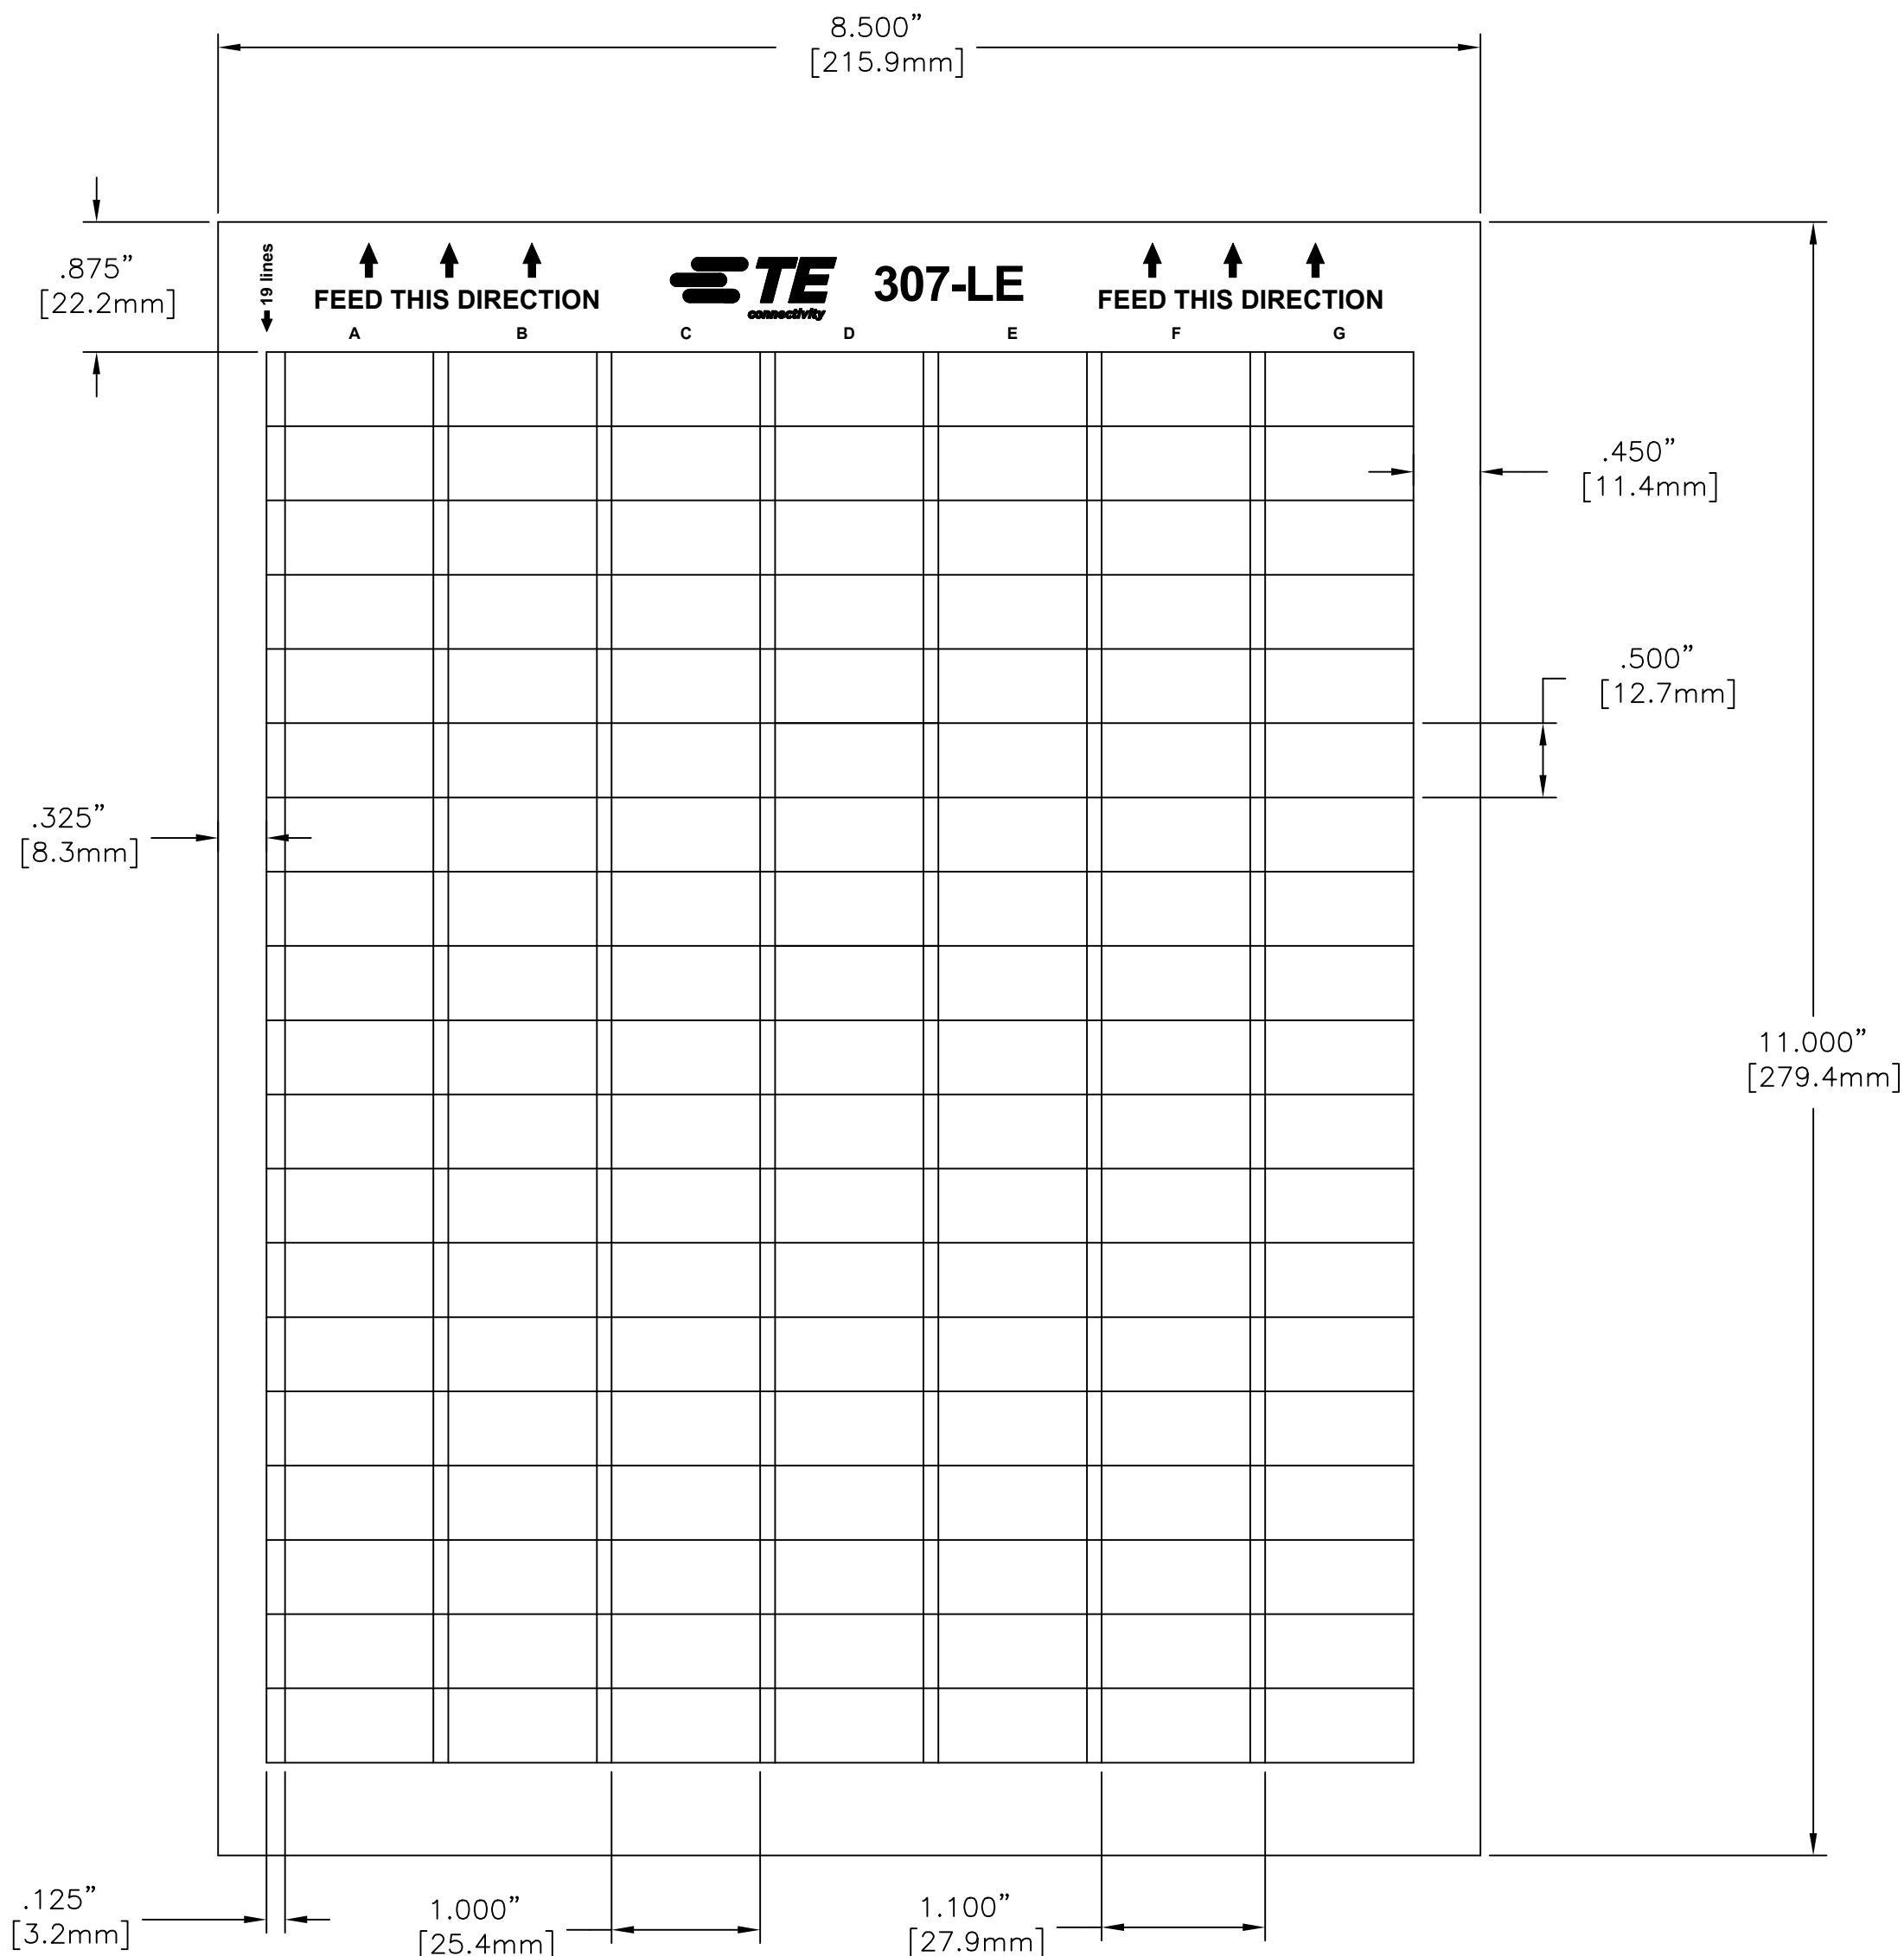

LABEL ACROSS: 7
LABELS PER SHEET: 133
LABELS PER PACK: 1330
SHEETS PER PACK: 10

All dimensions in INCHES[mm]

TE PN: 416514-000

MATERIAL	PE201-LASER PRINTABLE POLYESTER, WHITE
ADHESIVE TYPE	ACRYLIC PERMANENT
LINER	WHITE KRAFT
PRINT	BLACK COLOUR

TOLERANCES INCH [mm] LABEL HEIGHT: ±.012 [0.3] LABEL WIDTH: ±.012 [0.3] WEB WIDTH: ±.031 [0.8] VERTICAL REPEAT: ±.031 [0.8]* HORIZONTAL REPEAT: ±.031 [0.8]* PRINT POSITIONING: ±.031 [0.8]* LEFT MARGIN: ±.016 [0.4] QUANTITY: -0 % +2 % *NON ACCUMULATING		THIS DRAWING IS A CONTROLLED DOCUMENT. DIMENSIONS: INCHES [mm] TOLERANCES UNLESS OTHERWISE SPECIFIED: 0 PLC ± 1 PLC ± 2 PLC ± 3 PLC ± 4 PLC ± ANGLES ± FINISH -		DWN 28AUG2018 CHK 28AUG2018 K. MUNZ APVD 28AUG2018 K. MUNZ PRODUCT SPEC TIDS-069 APPLICATION SPEC WEIGHT 0.12 g CUSTOMER DRAWING		NAME LE - WHITE POLYESTER LABELS ON SHEET SIZE A2 CAGE CODE C2290 DRAWING NO C=307-LE RESTRICTED TO SCALE NTS SHEET 1 of 1 REV B	
MATERIAL SEE TABLE		MATERIAL		TE Connectivity Ltd. LE - WHITE POLYESTER LABELS ON SHEET			