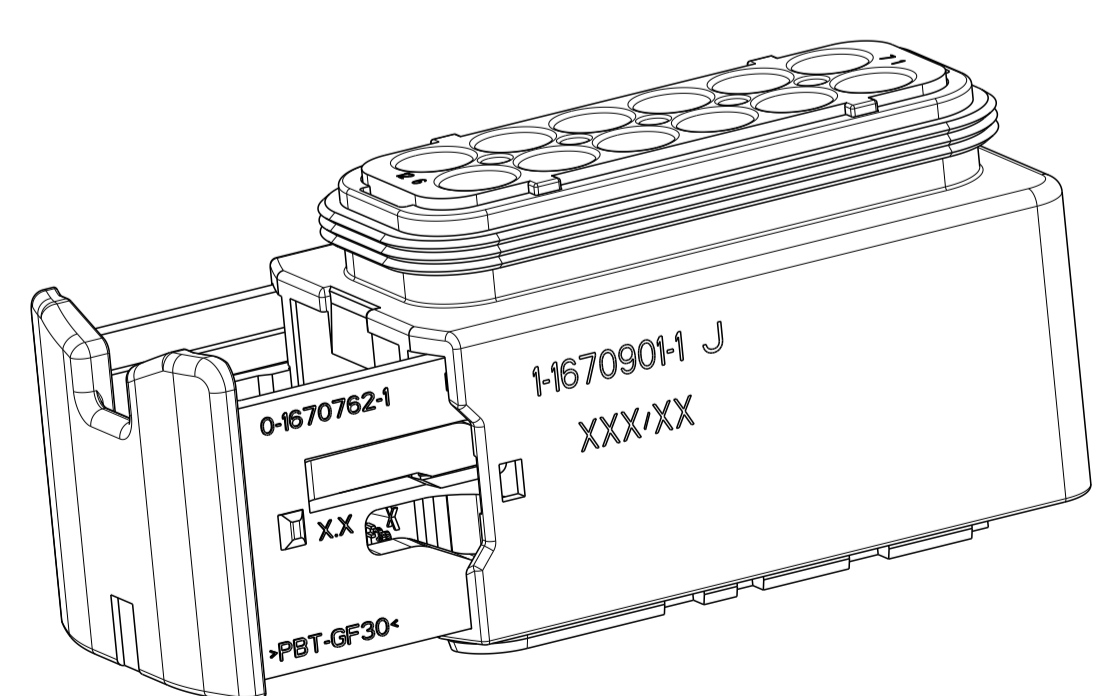

PRODUCT SPEC
108-94.020
APPLICATION SPEC
VERÄNDERUNGSZEICHEN
114-18799-1

SCALE
MASSSTAB
2:1

SHEET
BLATT
1 OF 1

REV
J2

Customer Drawing

TE Connectivity

NAME
12POS. AMP MCP 2.8, REC. HSG
12pol. AMP MCP 2.8, Buchsengehäuse
HDSCS - GROUP E

SIZE
CAGE CODE
DRAWING NO.
114-18799-1

WEIGHT
GEWICHT
31.2g

RESTRICTED TO
NUR FÜR

X-ON Electronics

Largest Supplier of Electrical and Electronic Components

Click to view similar products for [Automotive Connectors](#) category: