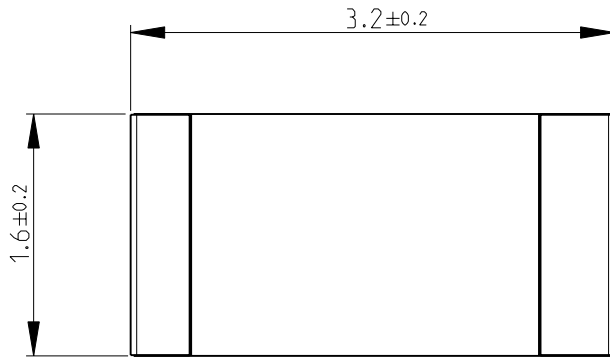

LOC	DIST	REVISIONS					
E	B	P	LTR	DESCRIPTION	DATE	DWN	APVD
		BA		NEW RELEASE	05MAY2010	PT	St.P

FOR FURTHER INFORMATION SEE DATA SHEET FOR
RP73 SERIES-SMD HIGH POWER PRECISION RESISTORS

RoHS Compliant