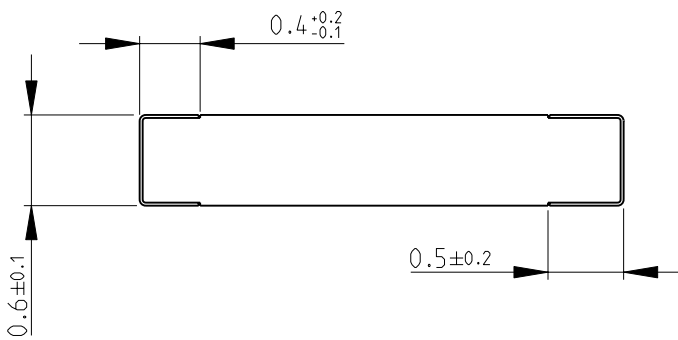

LOC	DIST	REVISIONS					
E	B	P	LTR	DESCRIPTION	DATE	DWN	APVD
		BA		NEW RELEASE	05MAY2010	PT	St.P

FOR FURTHER INFORMATION SEE DATA SHEET FOR
RP73 SERIES-SMD HIGH POWER PRECISION RESISTORS

RoHS Compliant