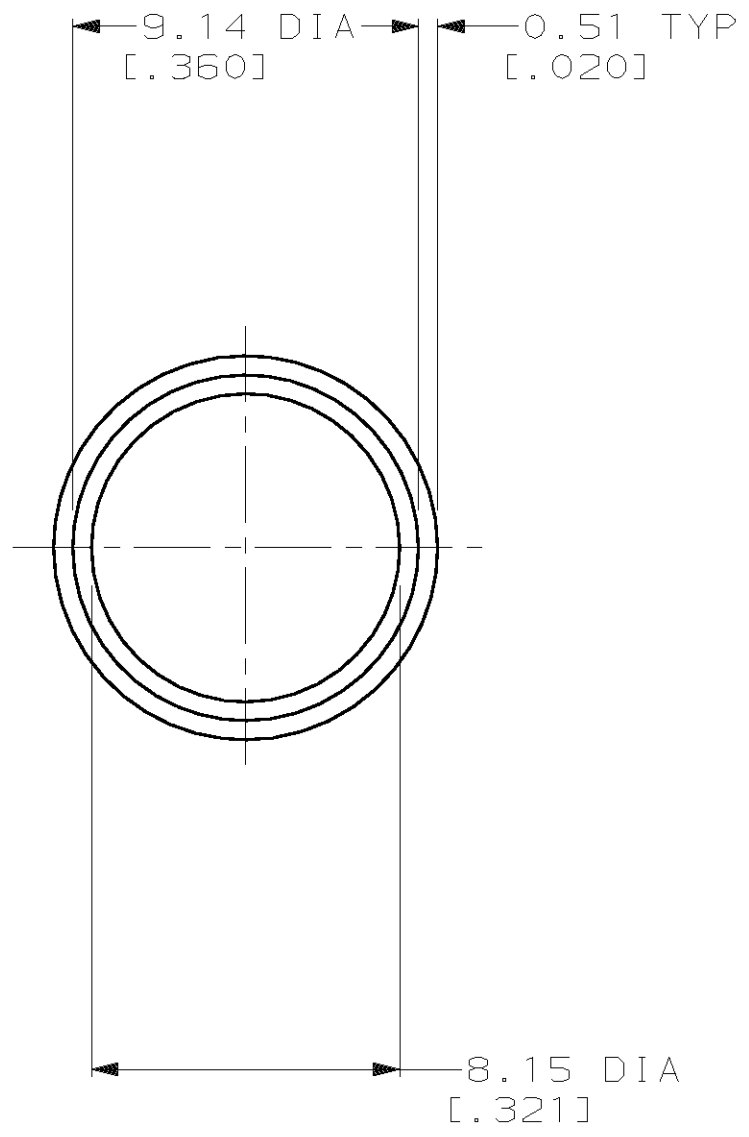

4

3

2

1

THIS DRAWING IS UNPUBLISHED. RELEASED FOR PUBLICATION ,19 .
 © COPYRIGHT 19 BY AMP INCORPORATED. ALL RIGHTS RESERVED.

LOC	DIST	REVISIONS					
		P	LTR	DESCRIPTION	DATE	DWN	APVD
BD	50			A REVISED PER AF0372	22 JUL 84	SS	GY
				B RELEASED PER P.A.R	03 OCT 84	SS	GY
				C REV PER AF4854	29 JUN 87	DH	-
				D REV PER EC 0G40-180-98	07 APR 99	DH	JS

520441-1
PART NUMBER

1. INSULATION RANGE:
8.00-6.65 [0.315-0.262]

THIS DRAWING IS A CONTROLLED DOCUMENT.		DWN S. SCHAFFHAUSER 02 APR 84	AMP AMP Incorporated Harrisburg, PA 17105-3608												
DIMENSIONS: mm [INCHES]		CHK G. YETTER 02 APR 84													
TOLERANCES UNLESS OTHERWISE SPECIFIED:		APVD C. ROHDE 02 APR 84	NAME FERRULE, STYLE B, 16 POSITION, SDL												
<table border="0"> <tr><td>0 PLC</td><td>±-</td></tr> <tr><td>1 PLC</td><td>±-</td></tr> <tr><td>2 PLC</td><td>±0.38 [.015]</td></tr> <tr><td>3 PLC</td><td>±-</td></tr> <tr><td>4 PLC</td><td>±-</td></tr> <tr><td>ANGLES</td><td>±-</td></tr> </table>		0 PLC	±-	1 PLC	±-	2 PLC	±0.38 [.015]	3 PLC	±-	4 PLC	±-	ANGLES	±-	PRODUCT SPEC -	SIZE A3
0 PLC	±-														
1 PLC	±-														
2 PLC	±0.38 [.015]														
3 PLC	±-														
4 PLC	±-														
ANGLES	±-														
MATERIAL COPPER	FINISH BRIGHT TIN	APPLICATION SPEC -	CAGE CODE 00779												
		WEIGHT -	DRAWING NO C- 520441												
		CUSTOMER DRAWING	RESTRICTED TO -												
		SCALE 5:1	SHEET 1 OF 1												
			REV D												