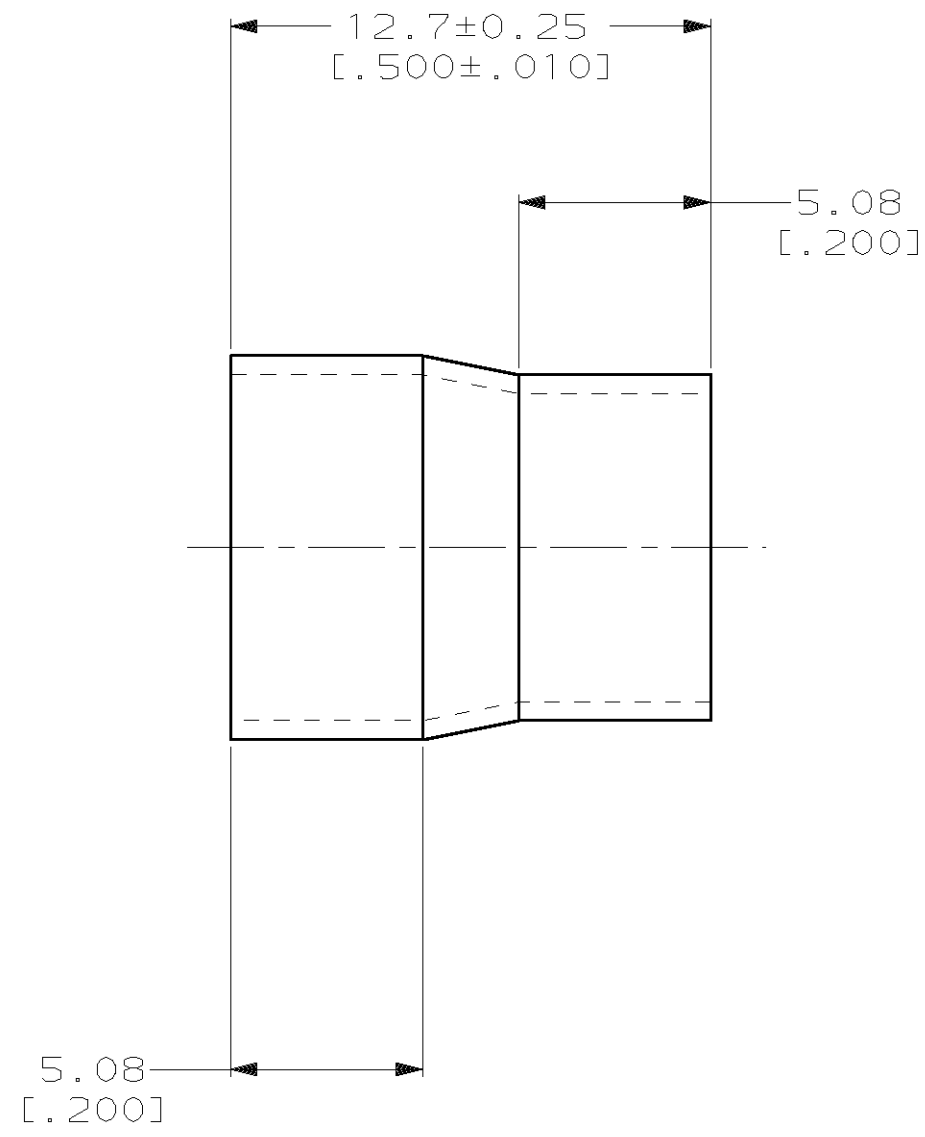

520441-1
PART NUMBER

1. INSULATION RANGE:
8.00-6.65 [0.315-0.262]

THIS DRAWING IS A CONTROLLED DOCUMENT.		DWN S. SCHAFFHAUSER 02 APR 84	AMP AMP Incorporated Harrisburg, PA 17105-3608												
DIMENSIONS: mm [INCHES]		CHK G. YETTER 02 APR 84													
TOLERANCES UNLESS OTHERWISE SPECIFIED:		APVD C. ROHDE 02 APR 84	NAME FERRULE, STYLE B, 16 POSITION, SDL												
<table border="0"> <tr><td>0 PLC</td><td>±-</td></tr> <tr><td>1 PLC</td><td>±-</td></tr> <tr><td>2 PLC</td><td>±0.38 [.015]</td></tr> <tr><td>3 PLC</td><td>±-</td></tr> <tr><td>4 PLC</td><td>±-</td></tr> <tr><td>ANGLES</td><td>±-</td></tr> </table>		0 PLC	±-	1 PLC	±-	2 PLC	±0.38 [.015]	3 PLC	±-	4 PLC	±-	ANGLES	±-	PRODUCT SPEC -	SIZE A3
0 PLC	±-														
1 PLC	±-														
2 PLC	±0.38 [.015]														
3 PLC	±-														
4 PLC	±-														
ANGLES	±-														
MATERIAL COPPER	FINISH BRIGHT TIN	APPLICATION SPEC -	CAGE CODE 00779												
		WEIGHT -	DRAWING NO C- 520441												
		CUSTOMER DRAWING	RESTRICTED TO -												
		SCALE 5:1	SHEET 1 OF 1												
			REV D												