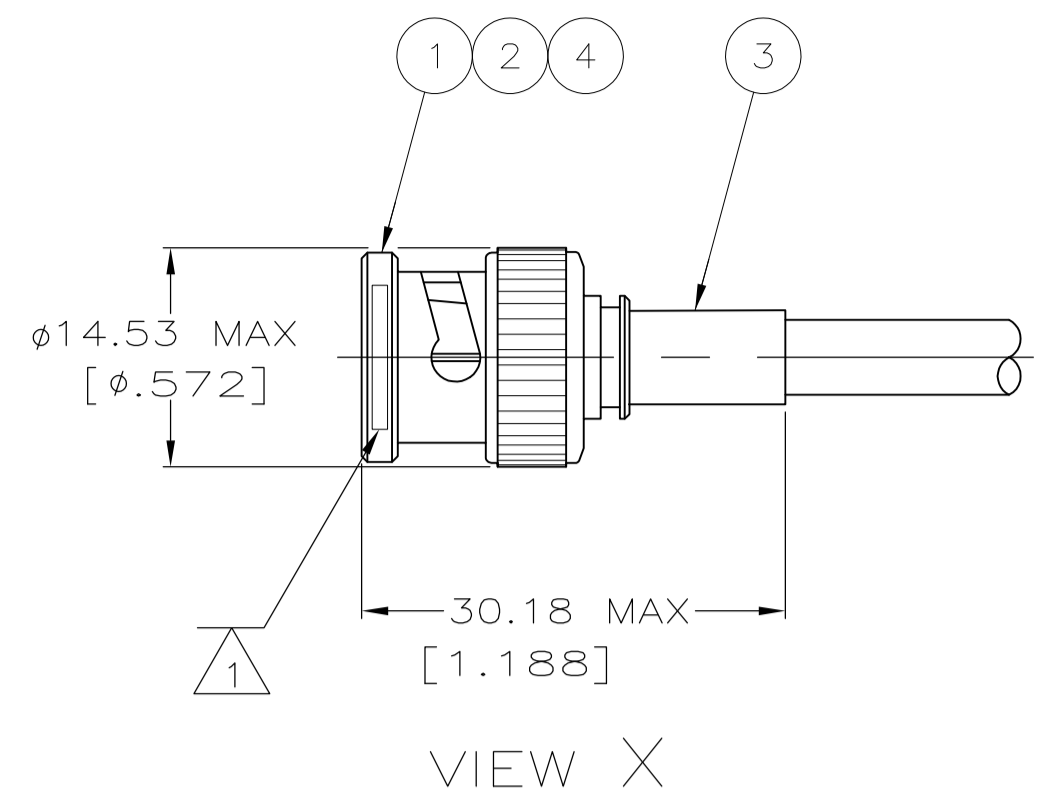

LOC		DIST		REVISIONS			
DF	XO	P	LTR	DESCRIPTION	DATE	OWN	APVD
		AH		REVISED PER ECO-15-011822	24NOV15	RS	CT

- 1 PLUG MARKED AS SHOWN
2. SEE I.S. 1914-1
- 3 SEE SEPARATE RESTRICTED DRAWING WITH THIS PART NUMBER
- 4 DIE SET: 69727 WITH PNEUMATIC TOOL: 69365-3 OR HAND TOOL: 69710-1
- 5 BULK PACKAGED

OBSOLETE	BELDEN 8281	220043-1	9-331350-4 & AMP	-	-	9-331256-0	1-331352-7	1883187-2	X	9-331350-4						
	RG-179/U & 187/U	220009-1	9-331350-3 & AMP	-	21427-2	1883188-1	1-331352-4	1883187-1	X	9-331350-3						
OBSOLETE	RG-58/U	-	-	2-331350-1	-	-	-	-	X	9-331350-1						
OBSOLETE	RG-59/U	-	-	331350	-	-	-	-	X	9-331350-0						
	RG-174/U & 188/U	220009-1	-	-	21427-2	1883188-1	1-331352-2	1883187-1	X	8-331350-0						
OBSOLETE	BELDEN YR20621	69478-1	-	-	-	50427-1	1-331357-2	2-331349-1	X	7-331350-7						
SUPERSEDED BY 2-331350-6									X	7-331350-6						
SUPERSEDED BY 5-225395-7	BELDEN 9252 & RG-122/U	69477-2	6-331350-7 & AMP	-	-	2-329461-2	1-331352-0	2-331349-2	X	6-331350-7						
OBSOLETE	RG-122/U	69477-2	6-331350-6 & AMP	-	-	2-329461-2	1-331352-7	2-331349-2	X	6-331350-6						
OBSOLETE	SPECIAL, 0.71(.028) DIAMETER STRANDED CENTER CONDUCTOR, 1.58(.062) OUTSIDE DIAMETER DIELECTRIC, 69477-1	220009-1	6-331350-3 & AMP	-	21427-2	2-328666-3	2-331352-3	2-331349-2	X	6-331350-3						
OBSOLETE	SPECIAL CD-1198	69478-1	6-331350-1 & AMP	-	-	225382-2	225137-2	2-331349-1	X	6-331350-1						
OBSOLETE	BELDEN 8213	220015-1	5-331350-8 & AMP	-	-	9-51713-4	225596-4	225887-1	Y	5-331350-8						
OBSOLETE	BRAND REX T209A	69477-2	5-331350-5 & AMP	-	226171-3	2-329049-1	1-331352-4	2-331349-2	X	5-331350-5						
	BELDEN 8212	69477-1	5-331350-3 & AMP	-	-	9-50428-4	1-331352-7	331349	X	5-331350-3						
OBSOLETE	SPECIAL GRUMMAN AIRCRAFT	220009-1	5-331350-0 & AMP	-	21427-2	2-328666-3	1-331352-7	2-331349-2	X	5-331350-0						
OBSOLETE	BELDEN 8228	69477-3	4-331350-1 & AMP	-	-	1-332224-0	1-331352-6	2-331349-8	X	4-331350-1						
	BELDEN 8281	220043-1	4-331350-0 & AMP	-	-	9-331256-0	1-331352-7	2-331349-8	X	4-331350-0						
OBSOLETE	ITT-3474	220029-1	M39012/16B0007	-	-	50428-1	225137-2	331349	X	3-331350-8						
	RG-142/U, 142A/U & 142B/U	69478-1	M39012/16B0007	-	-	9-329099-2	1-331357-7	2-331349-1	X	2-331350-9						
	RG-180A/U & 195/U	69477-2	2-331350-6 & AMP	-	-	329461	1-331352-4	2-331349-2	X	2-331350-6						
OBSOLETE	RG-179/U & 187/U	220009-1	2-331350-5 & AMP	-	21427-2	2-328666-3	1-331352-4	2-331349-2	X	2-331350-5						
	RG-174/U & 188/U	220009-1	2-331350-4 & AMP	-	21427-2	2-328666-3	1-331352-2	2-331349-2	X	2-331350-4						
OBSOLETE	RG-71/U, 71A/U & 71B/U	69477-1	M39012/16B0012	-	-	329460	2-331352-8	331349	X	2-331350-3						
OBSOLETE	AMPHENOL 21-597	69477-2	2-331350-2 & AMP	-	-	329461	1-331352-2	2-331349-2	X	2-331350-2						
	RG-58/U, 58A/U, 58B/U & 58C/U	69478-1	M39012/16B0004	-	-	9-50427-3	1-331357-6	2-331349-1	X	2-331350-1						
	RG-59/U, 59A/U, 59B/U, 62/U, 62A/U & 62B/U	69477-1	M39012/16B0008	-	-	9-50428-4	2-331352-8	331349	X	331350						
	FOR USE WITH CABLE	USE CRIMPING TOOL	MARKING	1	5	PLUG QTY=1	4	BUSHING QTY=1	3	FERRULE QTY=1	2	CONTACT QTY=1	1	PLUG ASSEMBLY QTY=1	VIEW	PART NUMBER