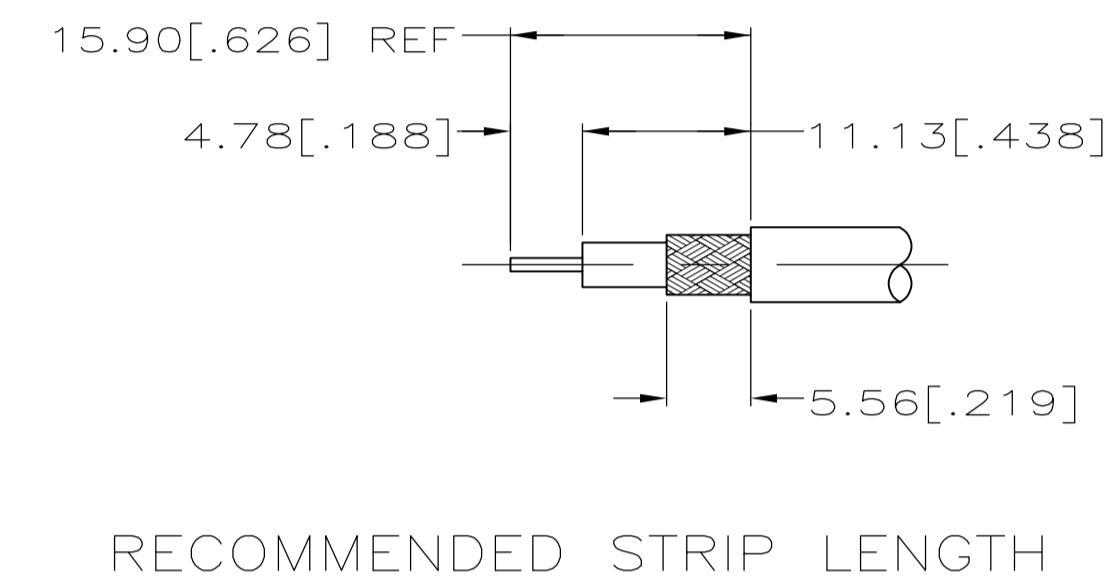

LOC		DIST		REVISIONS			
DF	XO	P	LTR	DESCRIPTION	DATE	OWN	APVD
		AH		REVISED PER ECO-15-011822	24NOV15	RS	CT

- 1 PLUG MARKED AS SHOWN
2. SEE I.S. 1914-1
- 3 SEE SEPARATE RESTRICTED DRAWING WITH THIS PART NUMBER
- 4 DIE SET: 69727 WITH PNEUMATIC TOOL: 69365-3 OR HAND TOOL: 69710-1
- 5 BULK PACKAGED

OBSOLETE	BELDEN 8281	220043-1	9-331350-4 & AMP	-	-	9-331256-0	1-331352-7	1883187-2	X	9-331350-4						
	RG-179/U & 187/U	220009-1	9-331350-3 & AMP	-	21427-2	1883188-1	1-331352-4	1883187-1	X	9-331350-3						
OBSOLETE	RG-58/U	-	-	2-331350-1	-	-	-	-	X	9-331350-1						
OBSOLETE	RG-59/U	-	-	331350	-	-	-	-	X	9-331350-0						
	RG-174/U & 188/U	220009-1	-	-	21427-2	1883188-1	1-331352-2	1883187-1	X	8-331350-0						
OBSOLETE	BELDEN YR20621	69478-1	-	-	-	50427-1	1-331357-2	2-331349-1	X	7-331350-7						
SUPERSEDED BY 2-331350-6									X	7-331350-6						
SUPERSEDED BY 5-225395-7	BELDEN 9252 & RG-122/U	69477-2	6-331350-7 & AMP	-	-	2-329461-2	1-331352-0	2-331349-2	X	6-331350-7						
OBSOLETE	RG-122/U	69477-2	6-331350-6 & AMP	-	-	2-329461-2	1-331352-7	2-331349-2	X	6-331350-6						
OBSOLETE	SPECIAL, 0.71(.028) DIAMETER STRANDED CENTER CONDUCTOR, 1.58(.062) OUTSIDE DIAMETER DIELECTRIC, 69477-1	220009-1	6-331350-3 & AMP	-	21427-2	2-328666-3	2-331352-3	2-331349-2	X	6-331350-3						
OBSOLETE	SPECIAL CD-1198	69478-1	6-331350-1 & AMP	-	-	225382-2	225137-2	2-331349-1	X	6-331350-1						
OBSOLETE	BELDEN 8213	220015-1	5-331350-8 & AMP	-	-	9-51713-4	225596-4	225887-1	Y	5-331350-8						
OBSOLETE	BRAND REX T209A	69477-2	5-331350-5 & AMP	-	226171-3	2-329049-1	1-331352-4	2-331349-2	X	5-331350-5						
	BELDEN 8212	69477-1	5-331350-3 & AMP	-	-	9-50428-4	1-331352-7	331349	X	5-331350-3						
OBSOLETE	SPECIAL GRUMMAN AIRCRAFT	220009-1	5-331350-0 & AMP	-	21427-2	2-328666-3	1-331352-7	2-331349-2	X	5-331350-0						
OBSOLETE	BELDEN 8228	69477-3	4-331350-1 & AMP	-	-	1-332224-0	1-331352-6	2-331349-8	X	4-331350-1						
	BELDEN 8281	220043-1	4-331350-0 & AMP	-	-	9-331256-0	1-331352-7	2-331349-8	X	4-331350-0						
OBSOLETE	ITT-3474	220029-1	M39012/16B0007	-	-	50428-1	225137-2	331349	X	3-331350-8						
	RG-142/U, 142A/U & 142B/U	69478-1	M39012/16B0007	-	-	9-329099-2	1-331357-7	2-331349-1	X	2-331350-9						
	RG-180A/U & 195/U	69477-2	2-331350-6 & AMP	-	-	329461	1-331352-4	2-331349-2	X	2-331350-6						
OBSOLETE	RG-179/U & 187/U	220009-1	2-331350-5 & AMP	-	21427-2	2-328666-3	1-331352-4	2-331349-2	X	2-331350-5						
	RG-174/U & 188/U	220009-1	2-331350-4 & AMP	-	21427-2	2-328666-3	1-331352-2	2-331349-2	X	2-331350-4						
OBSOLETE	RG-71/U, 71A/U & 71B/U	69477-1	M39012/16B0012	-	-	329460	2-331352-8	331349	X	2-331350-3						
OBSOLETE	AMPHENOL 21-597	69477-2	2-331350-2 & AMP	-	-	329461	1-331352-2	2-331349-2	X	2-331350-2						
	RG-58/U, 58A/U, 58B/U & 58C/U	69478-1	M39012/16B0004	-	-	9-50427-3	1-331357-6	2-331349-1	X	2-331350-1						
	RG-59/U, 59A/U, 59B/U, 62/U, 62A/U & 62B/U	69477-1	M39012/16B0008	-	-	9-50428-4	2-331352-8	331349	X	331350						
	FOR USE WITH CABLE	USE CRIMPING TOOL	MARKING	1	5	PLUG QTY=1	4	BUSHING QTY=1	3	FERRULE QTY=1	2	CONTACT QTY=1	1	PLUG ASSEMBLY QTY=1	VIEW	PART NUMBER