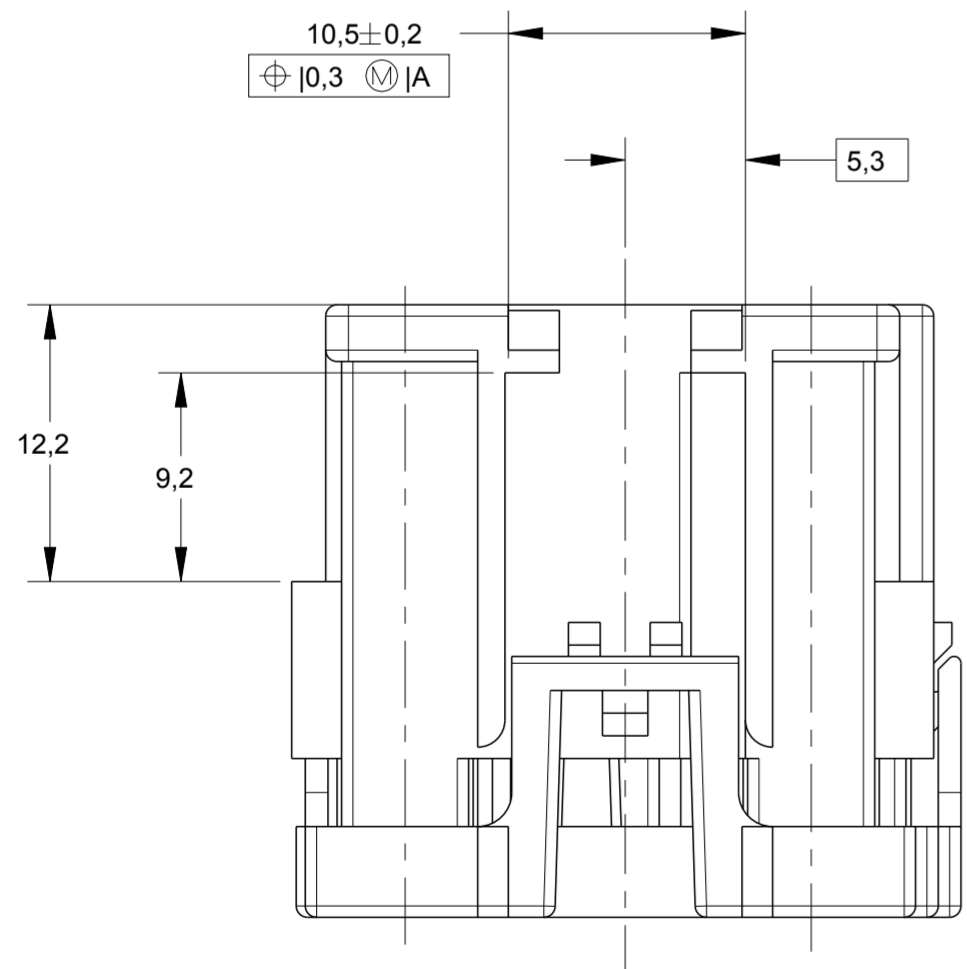

THIS DRAWING IS UNPUBLISHED. RELEASED FOR PUBLICATION 20
© COPYRIGHT20 BY - ALL RIGHTS RESERVED.

creo
Creo Parametric 2.0
**DO NOT REVISE
EXCEPT BY CAD**

REVISIONS				
P	LTR	DESCRIPTION	DATE	APVD
C		REVISED DESIGN ECO-13-018731	04DEC2013	NCL GOJ

PERSPECTIVE VIEWS
SCALE 1:1

1	1	1	1	1	1	1	1	1	1	1	1	2	DESCRIPTION	MATERIAL	FINISH	
1	-	-	-	-	-	-	-	-	-	-	-	1	COVER CAP	PA6-20%GB+10%GF	VIOLETA / VIOLET	
-	1	-	-	-	-	-	-	-	-	-	-	1	HOUSING,9 POSN.,COMB.JR/STD POWER TIMER	PA6.6+15%GF	NATURAL	
-	-	1	-	-	-	-	-	-	-	-	-	1	HOUSING,9 POSN.,COMB.JR/STD POWER TIMER	PA6.6+15%GF	LARANJA /ORANGE	
-	-	-	1	-	-	-	-	-	-	-	-	1	HOUSING,9 POSN.,COMB.JR/STD POWER TIMER	PA6.6+15%GF	ROSA / PINK	
-	-	-	-	1	-	-	-	-	-	-	-	1	HOUSING,9 POSN.,COMB.JR/STD POWER TIMER	PA6.6+15%GF	VIOLETA / VIOLET	
-	-	-	-	-	1	-	-	-	-	-	-	1	HOUSING,9 POSN.,COMB.JR/STD POWER TIMER	PA6.6+15%GF	CINZA / GRAY	
-	-	-	-	-	-	1	-	-	-	-	-	1	HOUSING,9 POSN.,COMB.JR/STD POWER TIMER	PA6.6+15%GF	VERDE / GREEN	
-	-	-	-	-	-	-	1	-	-	-	-	1	HOUSING,9 POSN.,COMB.JR/STD POWER TIMER	PA6.6+15%GF	BRANCO / WHITE	
-	-	-	-	-	-	-	-	1	-	-	-	1	HOUSING,9 POSN.,COMB.JR/STD POWER TIMER	PA6.6+15%GF	AZUL / BLUE	
-	-	-	-	-	-	-	-	-	1	-	-	1	HOUSING,9 POSN.,COMB.JR/STD POWER TIMER	PA6.6+15%GF	AMARELO / YELLOW	
-	-	-	-	-	-	-	-	-	-	1	-	1	HOUSING,9 POSN.,COMB.JR/STD POWER TIMER	PA6.6+15%GF	VERMELHO / RED	
-	-	-	-	-	-	-	-	-	-	-	1	1	HOUSING,9 POSN.,COMB.JR/STD POWER TIMER	PA6.6+15%GF	MARROM / BROWN	
-	-	-	-	-	-	-	-	-	-	-	-	1	1	HOUSING,9 POSN.,COMB.JR/STD POWER TIMER	PA6.6+15%GF	PRETO / BLACK

THIS DRAWING IS A CONTROLLED DOCUMENT.

DIMENSIONS: mm	TOLERANCES UNLESS OTHERWISE SPECIFIED: 0 PLC ± 1 PLC ±0,3 2 PLC ± 3 PLC ± 4 PLC ± ANGLES ±1° FINISH	DWN 04OCT2000 H.LIVERARO CHK 05OCT2000 P.L.FARIA APVD 05OCT2000 J.A.MARSON PRODUCT SPEC 108-37013 APPLICATION SPEC WEIGHT - CUSTOMER DRAWING	NAME - HSG.,ASSY.,9 POSN. COMB. JR.,STD POWER TIMER SIZE A2 CAGE CODE - DRAWING NO C-444017 RESTRICTED TO - SCALE 3:1 SHEET 1 OF 1 REV C

TE Connectivity