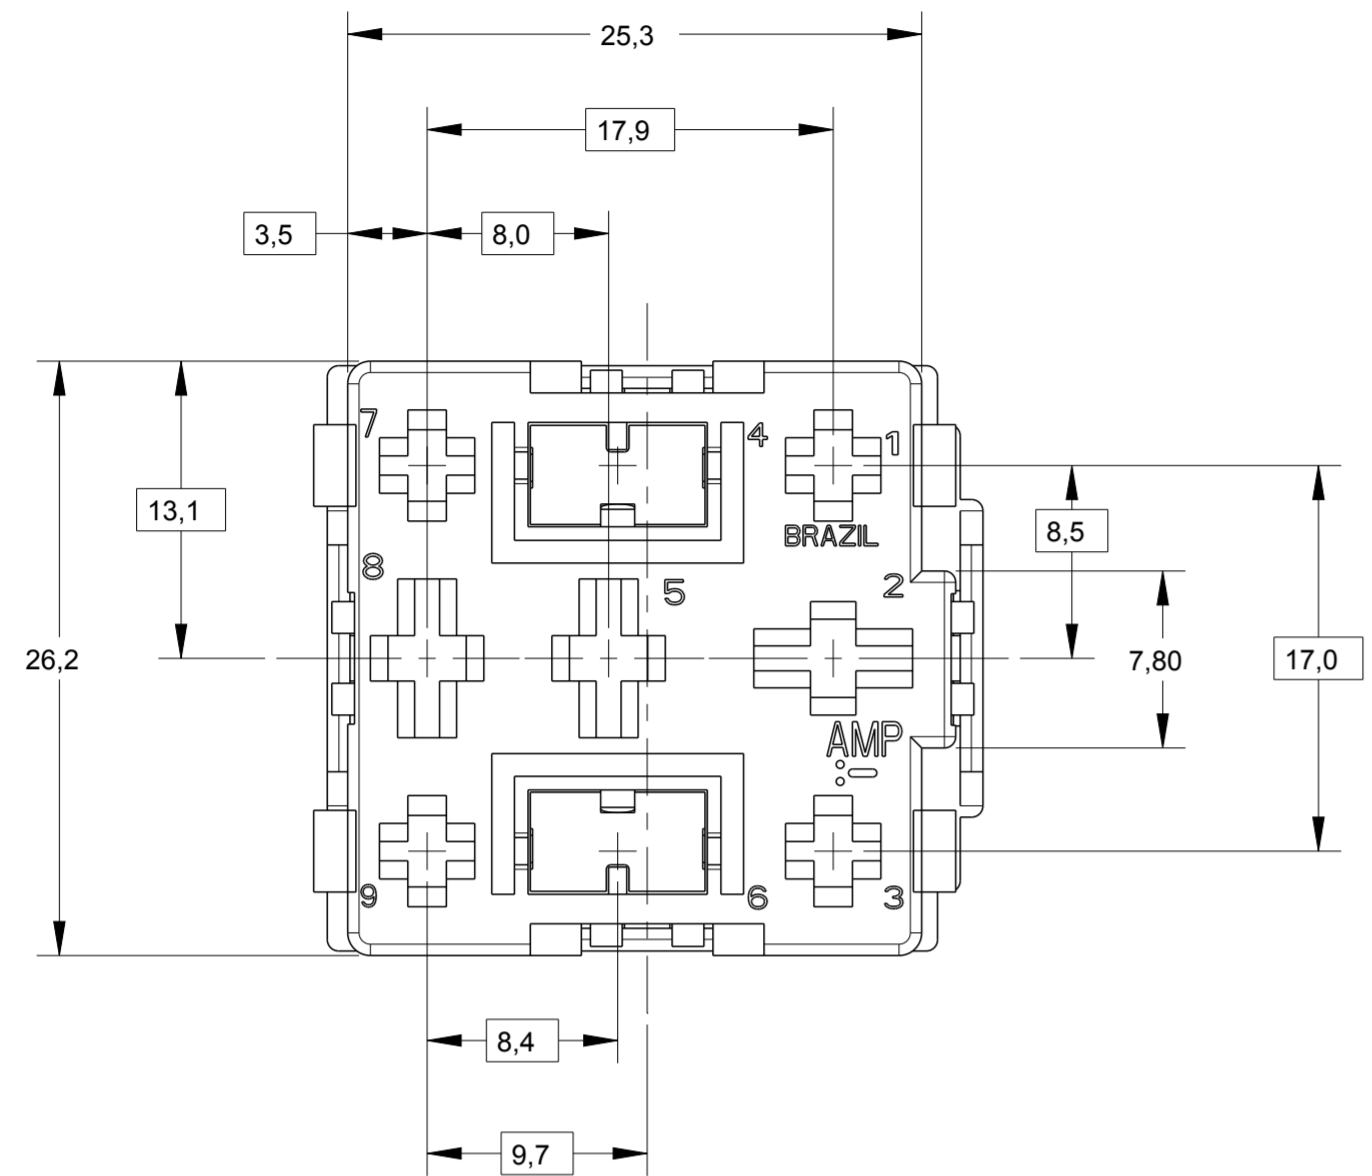

PERSPECTIVE VIEWS
 SCALE 1:1

1	1	1	1	1	1	1	1	1	1	1	1	2	DESCRIPTION	MATERIAL	FINISH	
1	-	-	-	-	-	-	-	-	-	-	-	1	COVER CAP	PA6-20%GB+10%GF	VIOLETA / VIOLET	
-	1	-	-	-	-	-	-	-	-	-	-	1	HOUSING,9 POSN.,COMB.JR/STD POWER TIMER	PA6.6+15%GF	NATURAL	
-	-	1	-	-	-	-	-	-	-	-	-	1	HOUSING,9 POSN.,COMB.JR/STD POWER TIMER	PA6.6+15%GF	LARANJA /ORANGE	
-	-	-	1	-	-	-	-	-	-	-	-	1	HOUSING,9 POSN.,COMB.JR/STD POWER TIMER	PA6.6+15%GF	ROSA / PINK	
-	-	-	-	1	-	-	-	-	-	-	-	1	HOUSING,9 POSN.,COMB.JR/STD POWER TIMER	PA6.6+15%GF	VIOLETA / VIOLET	
-	-	-	-	-	1	-	-	-	-	-	-	1	HOUSING,9 POSN.,COMB.JR/STD POWER TIMER	PA6.6+15%GF	CINZA / GRAY	
-	-	-	-	-	-	1	-	-	-	-	-	1	HOUSING,9 POSN.,COMB.JR/STD POWER TIMER	PA6.6+15%GF	VERDE / GREEN	
-	-	-	-	-	-	-	1	-	-	-	-	1	HOUSING,9 POSN.,COMB.JR/STD POWER TIMER	PA6.6+15%GF	BRANCO / WHITE	
-	-	-	-	-	-	-	-	1	-	-	-	1	HOUSING,9 POSN.,COMB.JR/STD POWER TIMER	PA6.6+15%GF	AZUL / BLUE	
-	-	-	-	-	-	-	-	-	1	-	-	1	HOUSING,9 POSN.,COMB.JR/STD POWER TIMER	PA6.6+15%GF	AMARELO / YELLOW	
-	-	-	-	-	-	-	-	-	-	1	-	1	HOUSING,9 POSN.,COMB.JR/STD POWER TIMER	PA6.6+15%GF	VERMELHO / RED	
-	-	-	-	-	-	-	-	-	-	-	1	1	HOUSING,9 POSN.,COMB.JR/STD POWER TIMER	PA6.6+15%GF	MARROM / BROWN	
-	-	-	-	-	-	-	-	-	-	-	-	1	1	HOUSING,9 POSN.,COMB.JR/STD POWER TIMER	PA6.6+15%GF	PRETO / BLACK

THIS DRAWING IS A CONTROLLED DOCUMENT.

DIMENSIONS: mm	TOLERANCES UNLESS OTHERWISE SPECIFIED: 0 PLC ± 1 PLC ±0,3 2 PLC ± 3 PLC ± 4 PLC ± ANGLES ±1° FINISH	DWN 04OCT2000 H.LIVERARO CHK 05OCT2000 P.L.FARIA APVD 05OCT2000 J.A.MARSON PRODUCT SPEC 108-37013 APPLICATION SPEC WEIGHT - CUSTOMER DRAWING	NAME - HSG.,ASSY.,9 POSN. COMB. JR.,STD POWER TIMER SIZE A2 CAGE CODE - DRAWING NO C-444017 RESTRICTED TO - SCALE 3:1 SHEET 1 OF 1 REV C
-------------------	--	--	---