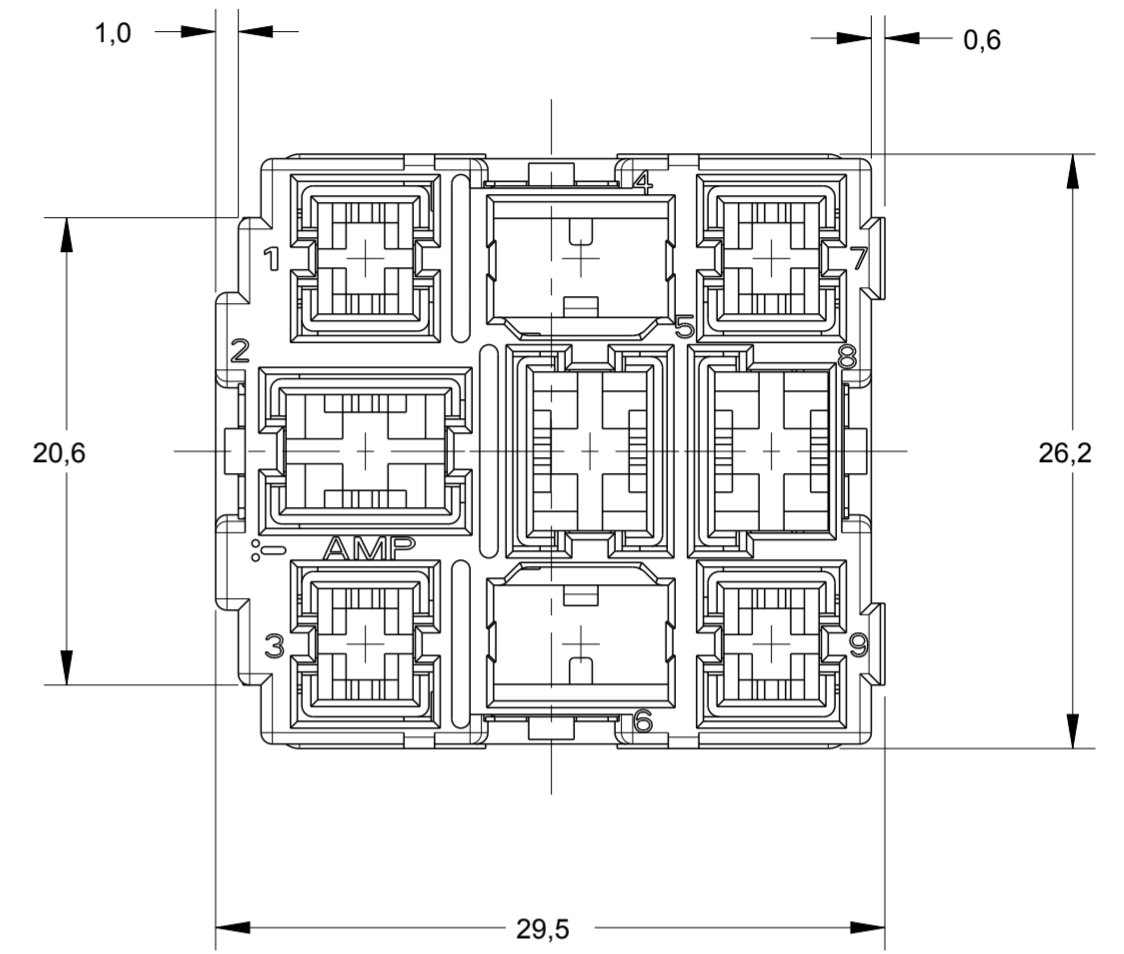

PERSPECTIVE VIEWS
 SCALE 1:1

1	1	1	1	1	1	1	1	1	1	1	1	2	DESCRIPTION	MATERIAL	FINISH	
1	-	-	-	-	-	-	-	-	-	-	-	1	COVER CAP	PA6-20%GB+10%GF	VIOLETA / VIOLET	
-	1	-	-	-	-	-	-	-	-	-	-	1	HOUSING,9 POSN.,COMB.JR/STD POWER TIMER	PA6.6+15%GF	NATURAL	
-	-	1	-	-	-	-	-	-	-	-	-	1	HOUSING,9 POSN.,COMB.JR/STD POWER TIMER	PA6.6+15%GF	LARANJA /ORANGE	
-	-	-	1	-	-	-	-	-	-	-	-	1	HOUSING,9 POSN.,COMB.JR/STD POWER TIMER	PA6.6+15%GF	ROSA / PINK	
-	-	-	-	1	-	-	-	-	-	-	-	1	HOUSING,9 POSN.,COMB.JR/STD POWER TIMER	PA6.6+15%GF	VIOLETA / VIOLET	
-	-	-	-	-	1	-	-	-	-	-	-	1	HOUSING,9 POSN.,COMB.JR/STD POWER TIMER	PA6.6+15%GF	CINZA / GRAY	
-	-	-	-	-	-	1	-	-	-	-	-	1	HOUSING,9 POSN.,COMB.JR/STD POWER TIMER	PA6.6+15%GF	VERDE / GREEN	
-	-	-	-	-	-	-	1	-	-	-	-	1	HOUSING,9 POSN.,COMB.JR/STD POWER TIMER	PA6.6+15%GF	BRANCO / WHITE	
-	-	-	-	-	-	-	-	1	-	-	-	1	HOUSING,9 POSN.,COMB.JR/STD POWER TIMER	PA6.6+15%GF	AZUL / BLUE	
-	-	-	-	-	-	-	-	-	1	-	-	1	HOUSING,9 POSN.,COMB.JR/STD POWER TIMER	PA6.6+15%GF	AMARELO / YELLOW	
-	-	-	-	-	-	-	-	-	-	1	-	1	HOUSING,9 POSN.,COMB.JR/STD POWER TIMER	PA6.6+15%GF	VERMELHO / RED	
-	-	-	-	-	-	-	-	-	-	-	1	1	HOUSING,9 POSN.,COMB.JR/STD POWER TIMER	PA6.6+15%GF	MARROM / BROWN	
-	-	-	-	-	-	-	-	-	-	-	-	1	1	HOUSING,9 POSN.,COMB.JR/STD POWER TIMER	PA6.6+15%GF	PRETO / BLACK

THIS DRAWING IS A CONTROLLED DOCUMENT.

DIMENSIONS: mm	TOLERANCES UNLESS OTHERWISE SPECIFIED: 0 PLC ± 1 PLC ±0,3 2 PLC ± 3 PLC ± 4 PLC ± ANGLES ±1° FINISH	DWN 04OCT2000 H.LIVERARO CHK 05OCT2000 P.L.FARIA APVD 05OCT2000 J.A.MARSON PRODUCT SPEC 108-37013 APPLICATION SPEC WEIGHT - CUSTOMER DRAWING	NAME - HSG.,ASSY.,9 POSN. COMB. JR.,STD POWER TIMER SIZE A2 CAGE CODE - DRAWING NO C-444017 RESTRICTED TO - SCALE 3:1 SHEET 1 OF 1 REV C
-------------------	--	--	---