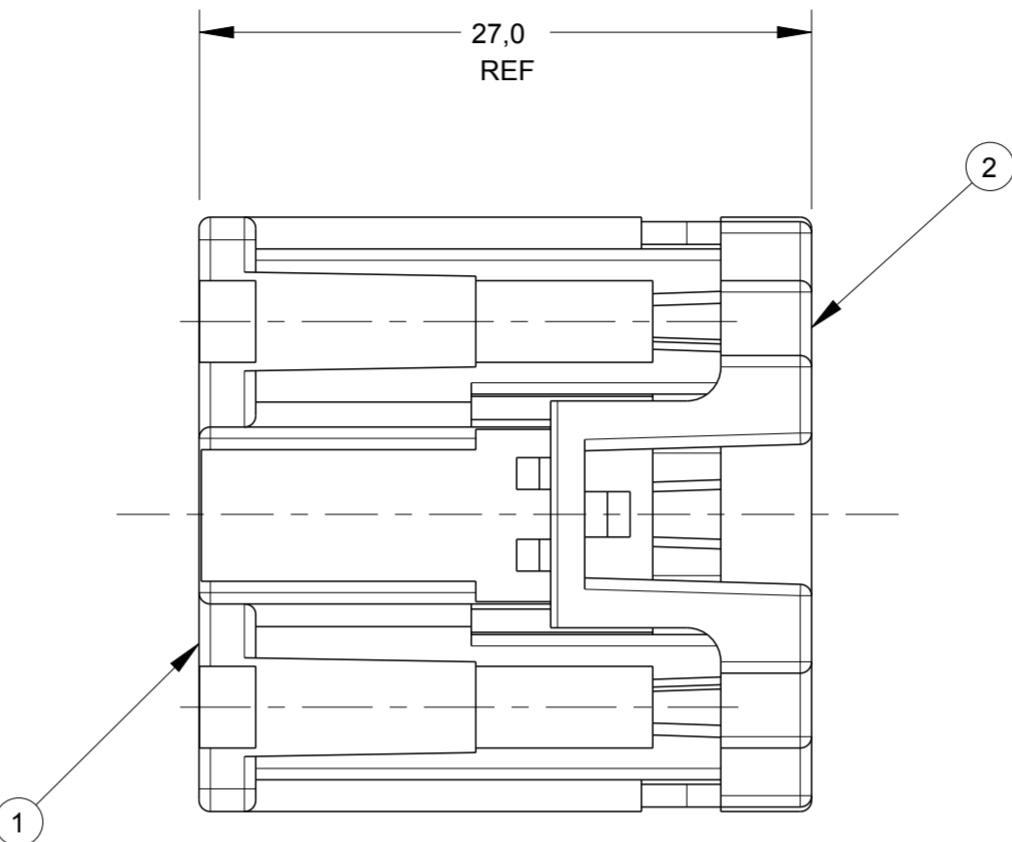

THIS DRAWING IS UNPUBLISHED. RELEASED FOR PUBLICATION 20
© COPYRIGHT20 BY - ALL RIGHTS RESERVED.

creo
Creo Parametric 2.0
**DO NOT REVISE
EXCEPT BY CAD**

REVISIONS				
P	LTR	DESCRIPTION	DATE	APVD
C		REVISED DESIGN ECO-13-018731	04DEC2013	NCL GOJ

PERSPECTIVE VIEWS
SCALE 1:1

1	1	1	1	1	1	1	1	1	1	1	1	2	DESCRIPTION	MATERIAL	FINISH	
1	-	-	-	-	-	-	-	-	-	-	-	1	COVER CAP	PA6-20%GB+10%GF	VIOLETA / VIOLET	
-	1	-	-	-	-	-	-	-	-	-	-	1	HOUSING,9 POSN.,COMB.JR/STD POWER TIMER	PA6.6+15%GF	NATURAL	
-	-	1	-	-	-	-	-	-	-	-	-	1	HOUSING,9 POSN.,COMB.JR/STD POWER TIMER	PA6.6+15%GF	LARANJA /ORANGE	
-	-	-	1	-	-	-	-	-	-	-	-	1	HOUSING,9 POSN.,COMB.JR/STD POWER TIMER	PA6.6+15%GF	ROSA / PINK	
-	-	-	-	1	-	-	-	-	-	-	-	1	HOUSING,9 POSN.,COMB.JR/STD POWER TIMER	PA6.6+15%GF	VIOLETA / VIOLET	
-	-	-	-	-	1	-	-	-	-	-	-	1	HOUSING,9 POSN.,COMB.JR/STD POWER TIMER	PA6.6+15%GF	CINZA / GRAY	
-	-	-	-	-	-	1	-	-	-	-	-	1	HOUSING,9 POSN.,COMB.JR/STD POWER TIMER	PA6.6+15%GF	VERDE / GREEN	
-	-	-	-	-	-	-	1	-	-	-	-	1	HOUSING,9 POSN.,COMB.JR/STD POWER TIMER	PA6.6+15%GF	BRANCO / WHITE	
-	-	-	-	-	-	-	-	1	-	-	-	1	HOUSING,9 POSN.,COMB.JR/STD POWER TIMER	PA6.6+15%GF	AZUL / BLUE	
-	-	-	-	-	-	-	-	-	1	-	-	1	HOUSING,9 POSN.,COMB.JR/STD POWER TIMER	PA6.6+15%GF	AMARELO / YELLOW	
-	-	-	-	-	-	-	-	-	-	1	-	1	HOUSING,9 POSN.,COMB.JR/STD POWER TIMER	PA6.6+15%GF	VERMELHO / RED	
-	-	-	-	-	-	-	-	-	-	-	1	1	HOUSING,9 POSN.,COMB.JR/STD POWER TIMER	PA6.6+15%GF	MARROM / BROWN	
-	-	-	-	-	-	-	-	-	-	-	-	1	1	HOUSING,9 POSN.,COMB.JR/STD POWER TIMER	PA6.6+15%GF	PRETO / BLACK

THIS DRAWING IS A CONTROLLED DOCUMENT.

DIMENSIONS: mm	TOLERANCES UNLESS OTHERWISE SPECIFIED: 0 PLC ± 1 PLC ±0,3 2 PLC ± 3 PLC ± 4 PLC ± ANGLES ±1° FINISH	DWN 04OCT2000 H.LIVERARO CHK 05OCT2000 P.L.FARIA APVD 05OCT2000 J.A.MARSON PRODUCT SPEC 108-37013 APPLICATION SPEC WEIGHT - CUSTOMER DRAWING	NAME - HSG.,ASSY.,9 POSN. COMB. JR.,STD POWER TIMER SIZE A2 CAGE CODE - DRAWING NO C-444017 RESTRICTED TO - SCALE 3:1 SHEET 1 OF 1 REV C

TE Connectivity